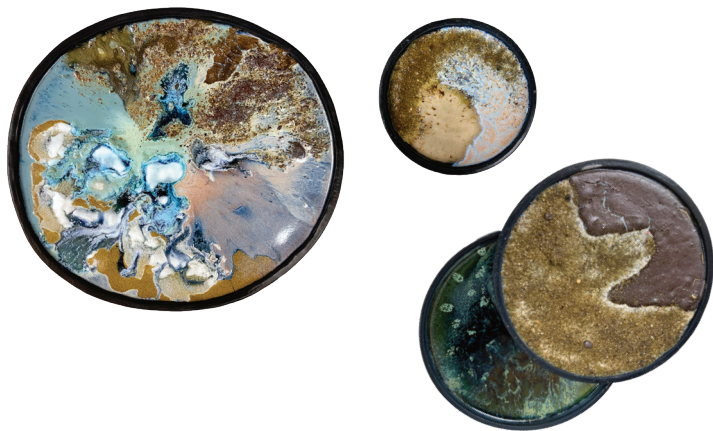

Stairwell Art

A 33 disc composition spanning 14'h x 6' w abstractly represent the colors and textures found on the local shores of Lake Michigan. The discs were thoughtfully created with ground stones, sand, soil and clay from areas in northern MI including Petoskey, Lansing, Grand Haven and Lake Superior.