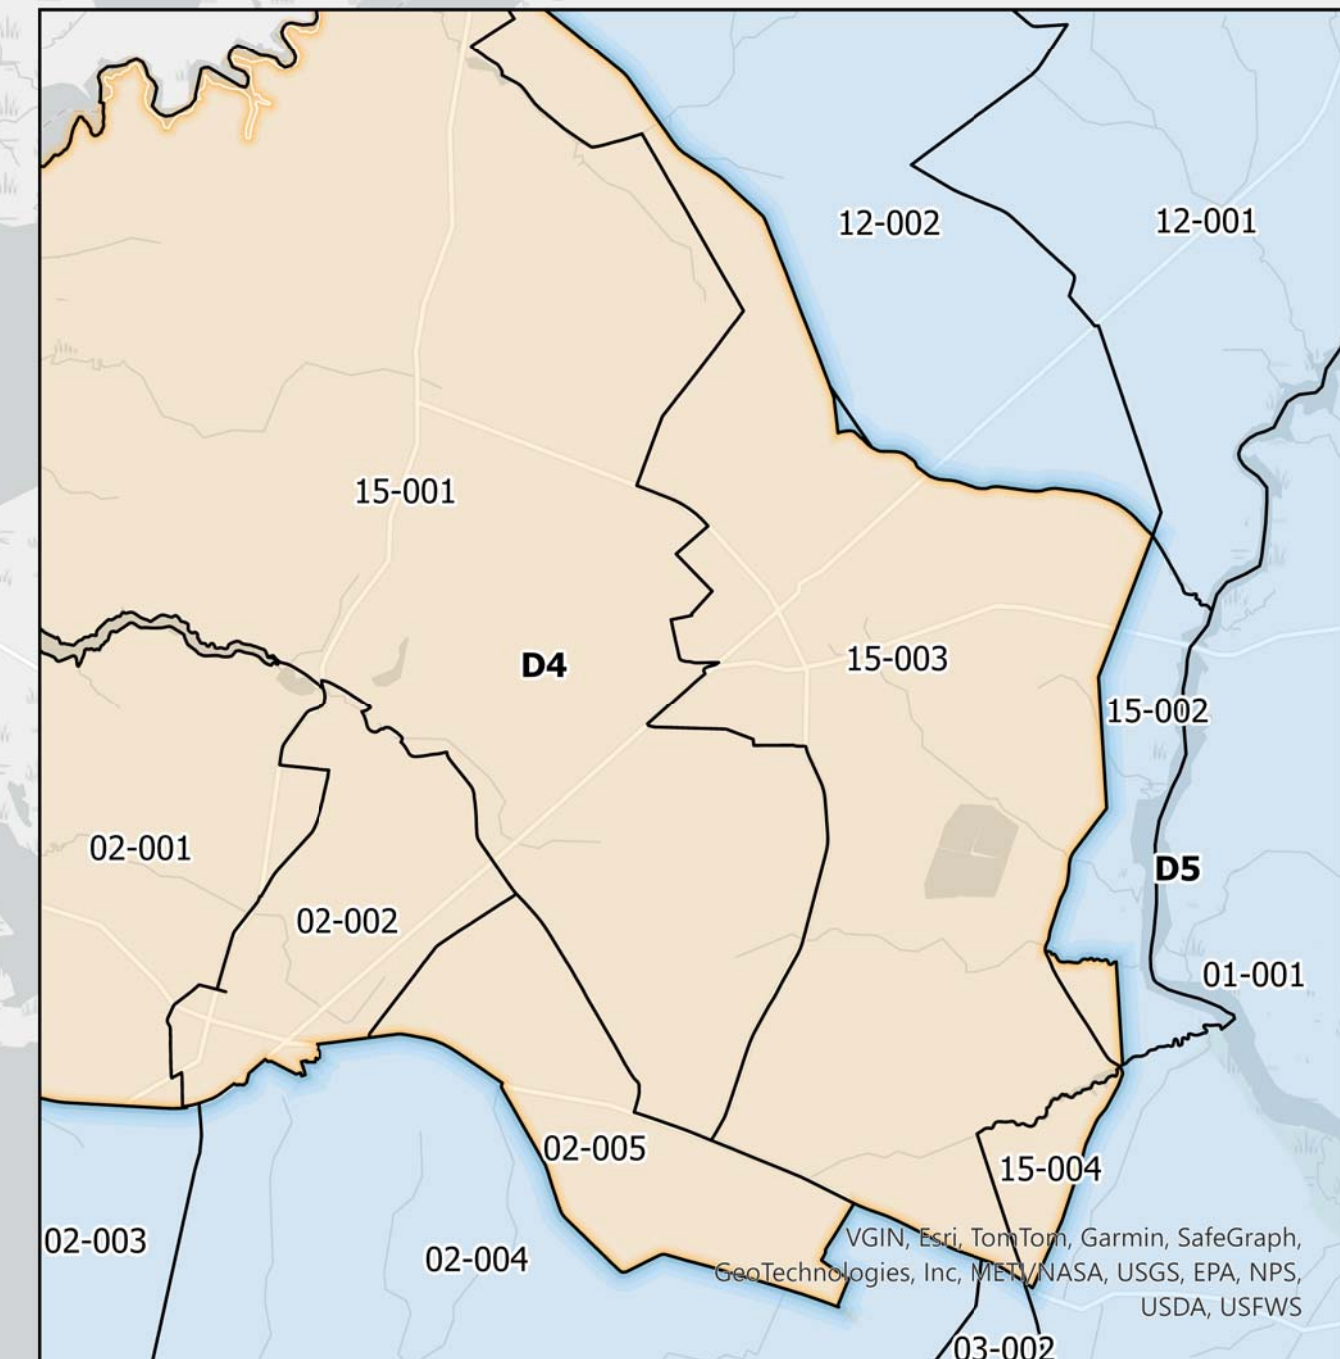

DORCHESTER COUNTY COUNCILMANIC DISTRICTS AND VOTER PRECINCTS

Cambridge

Hurlock

0 0.75 1.5 3 Miles

VGIN, Esri, TomTom, Garmin, SafeGraph, GeoTechnologies, Inc., METI/NASA, USGS, EPA, NPS, USDA, USFWS
Spatial Reference
PCS: 18AD 1808 StatePlane Maryland FIPS 5000 Feet
GCS: GCS North American 1983
Datum: North American 1983
Projection: Lambert Conformal Conic