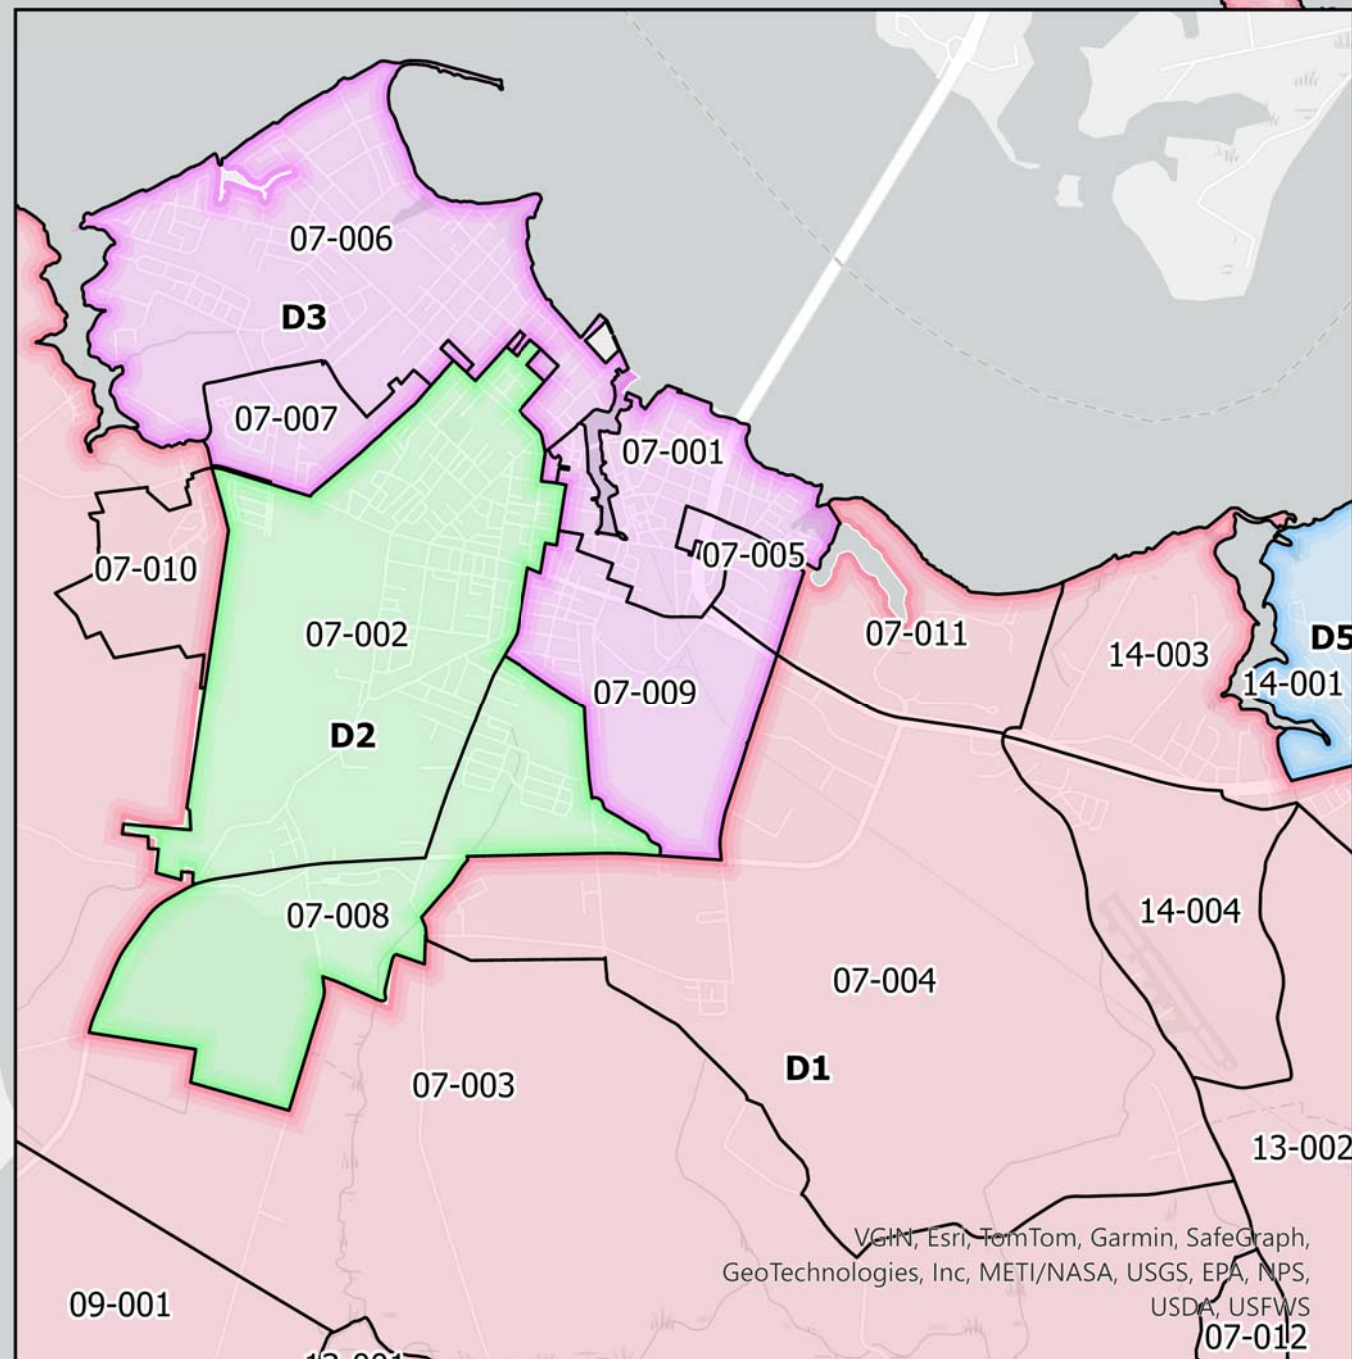

DORCHESTER COUNTY COUNCILMANIC DISTRICTS AND VOTER PRECINCTS

Cambridge

Hurlock

0 0.75 1.5 3 Miles

VGIN, Esri, TomTom, Garmin, SafeGraph, GeoTechnologies, Inc., METI/NASA, USGS, EPA, NPS, USDA, USFWS
Spatial Reference
PCS: 18AD 1808 StatePlane Maryland FIPS 5000 Feet
GCS: GCS North American 1983
Datum: North American 1983
Projection: Lambert Conformal Conic