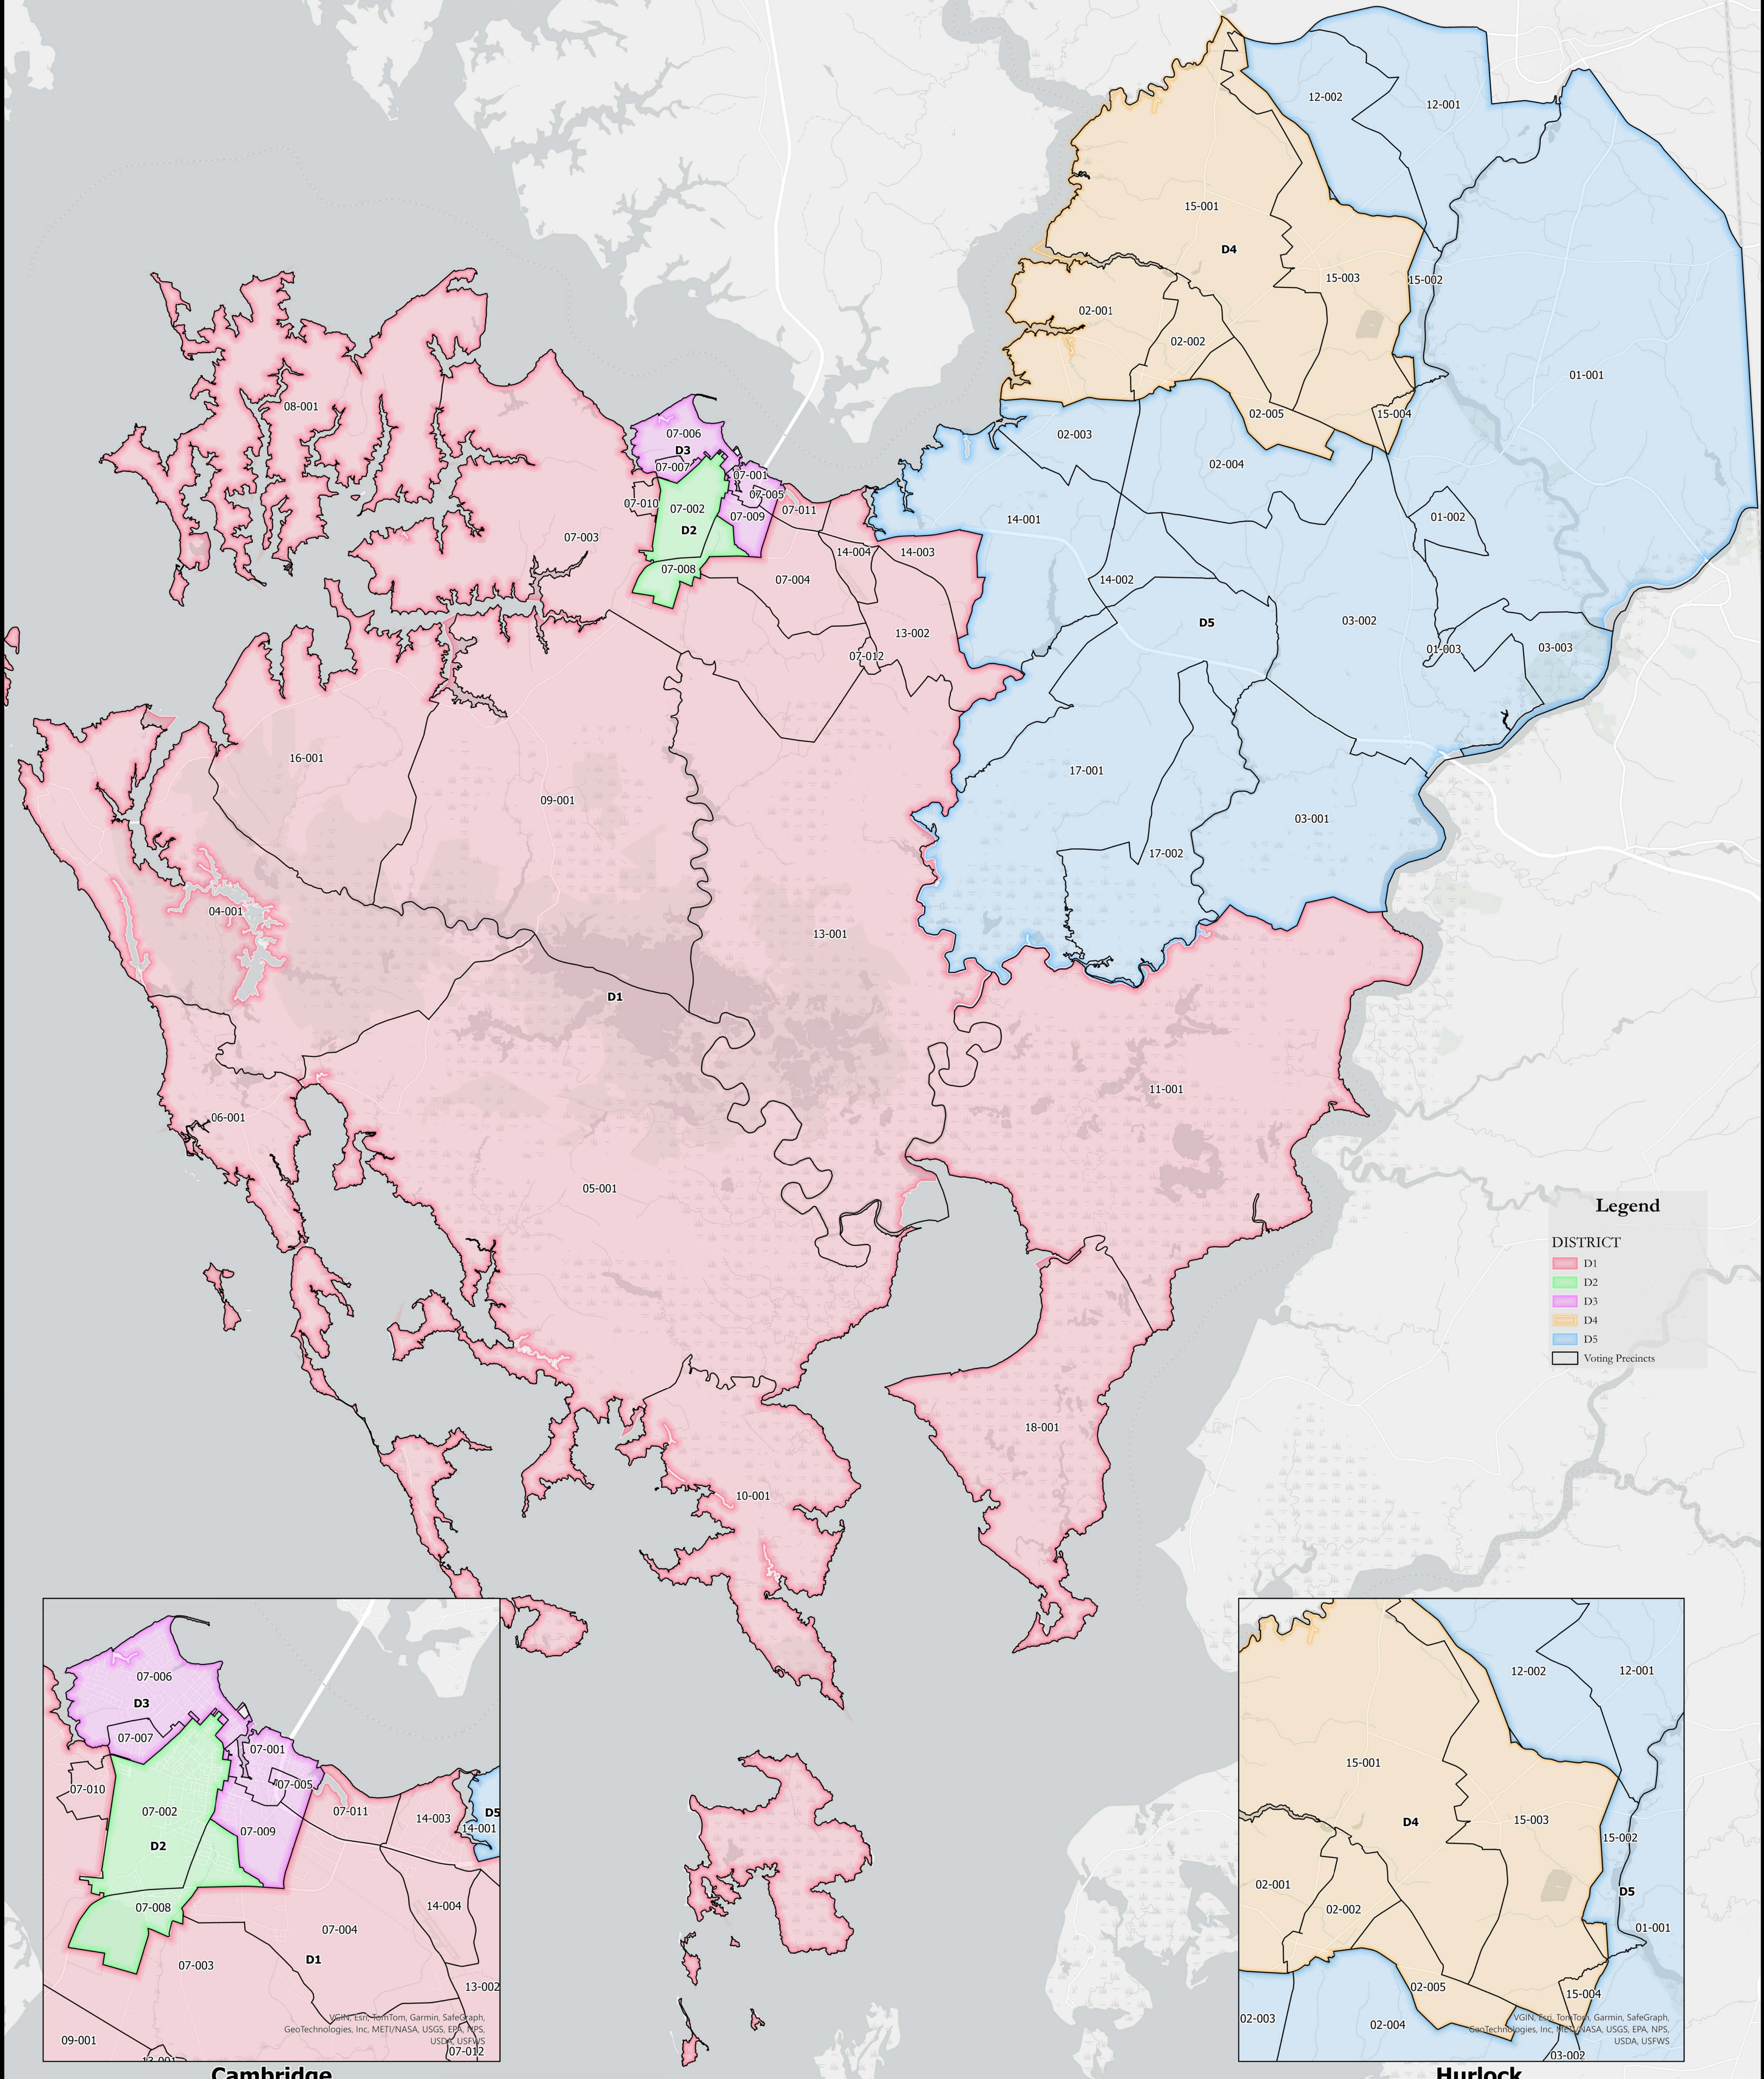

DORCHESTER COUNTY COUNCILMANIC DISTRICTS AND VOTER PRECINCTS

Cambridge

Hurlock

0 0.75 1.5 3 Miles

VGIN, Esri, TomTom, Garmin, SafeGraph, GeoTechnologies, Inc., METI/NASA, USGS, EPA, NPS, USDA, USFWS
Spatial Reference
PCS: 18AD 1808 StatePlane Maryland FIPS 5000 Feet
GCS: GCS North American 1983
Datum: North American 1983
Projection: Lambert Conformal Conic