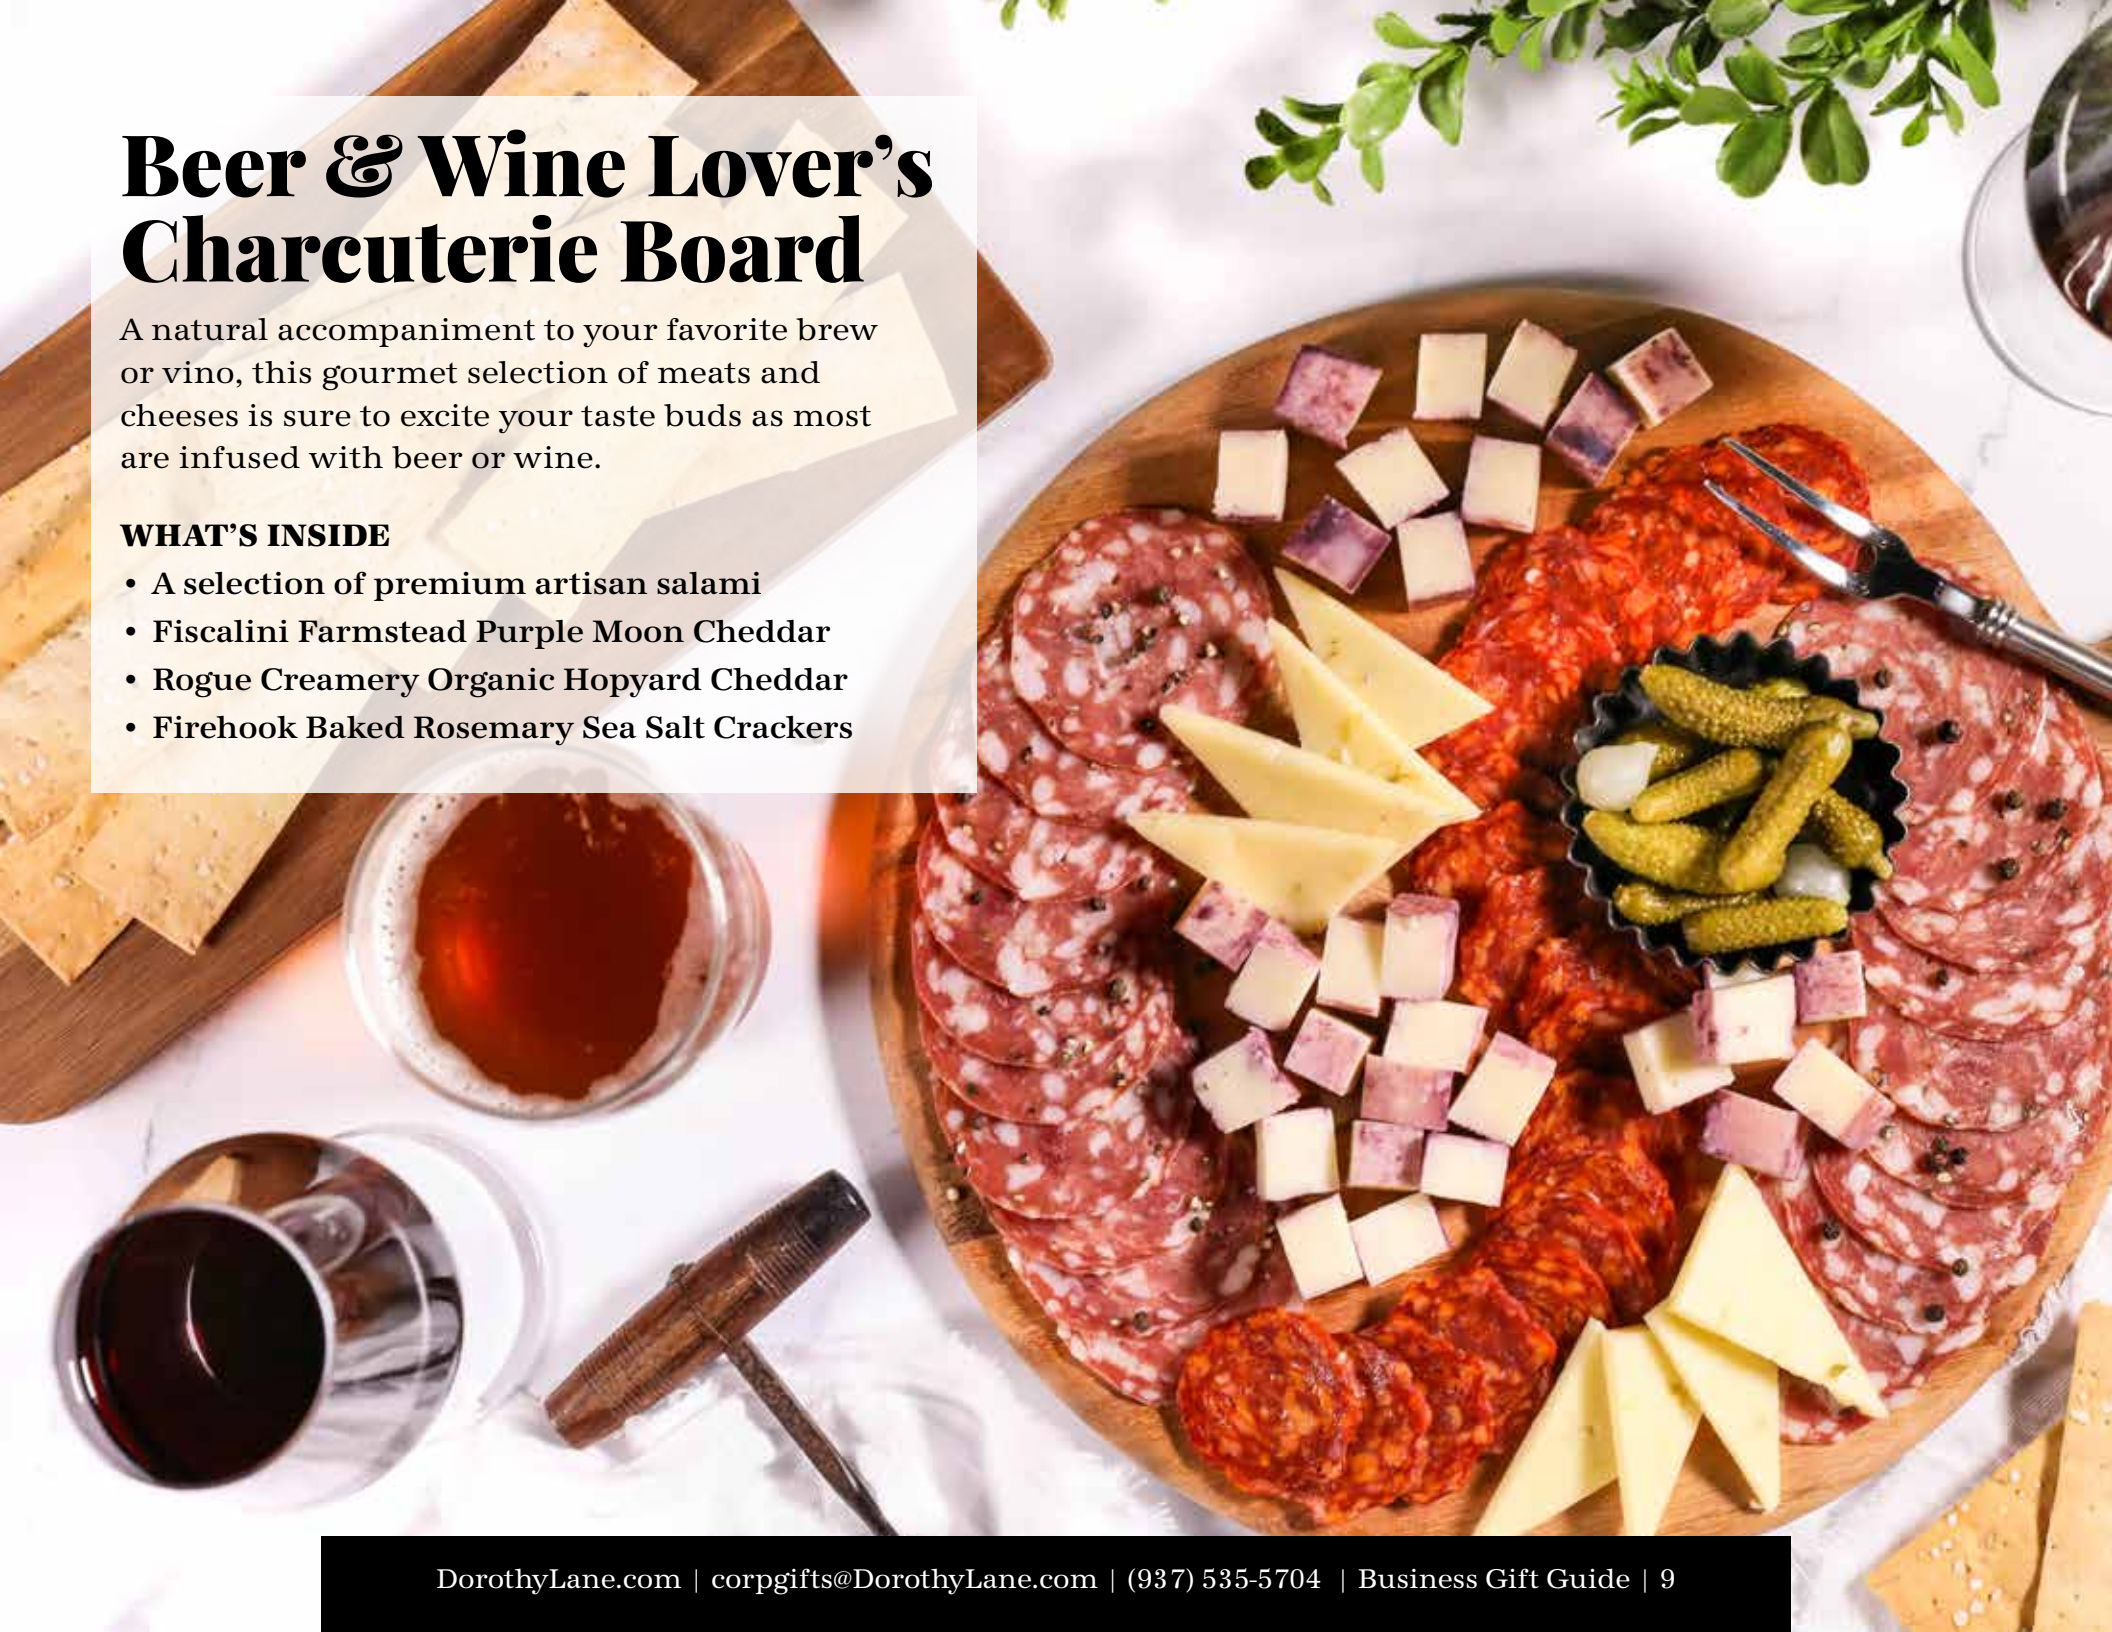

OPTIONS INCLUDE

- Ohio Artisan Box
- The Ultimate Ohio Box
- The Big Ohio Box

CONTACT OUR CORPORATE GIFTING SPECIALIST
to explore Ohio gifting favorites.

Beer & Wine Lover's Charcuterie Board

A natural accompaniment to your favorite brew or vino, this gourmet selection of meats and cheeses is sure to excite your taste buds as most are infused with beer or wine.

WHAT'S INSIDE

- A selection of premium artisan salami
- Fiscalini Farmstead Purple Moon Cheddar
- Rogue Creamery Organic Hopyard Cheddar
- Firehook Baked Rosemary Sea Salt Crackers

Amenity Gifts

Clients, interviewees, or associates in from out of town? Make them feel right at home and their stay that much more memorable with a selection of gourmet eats and treats.