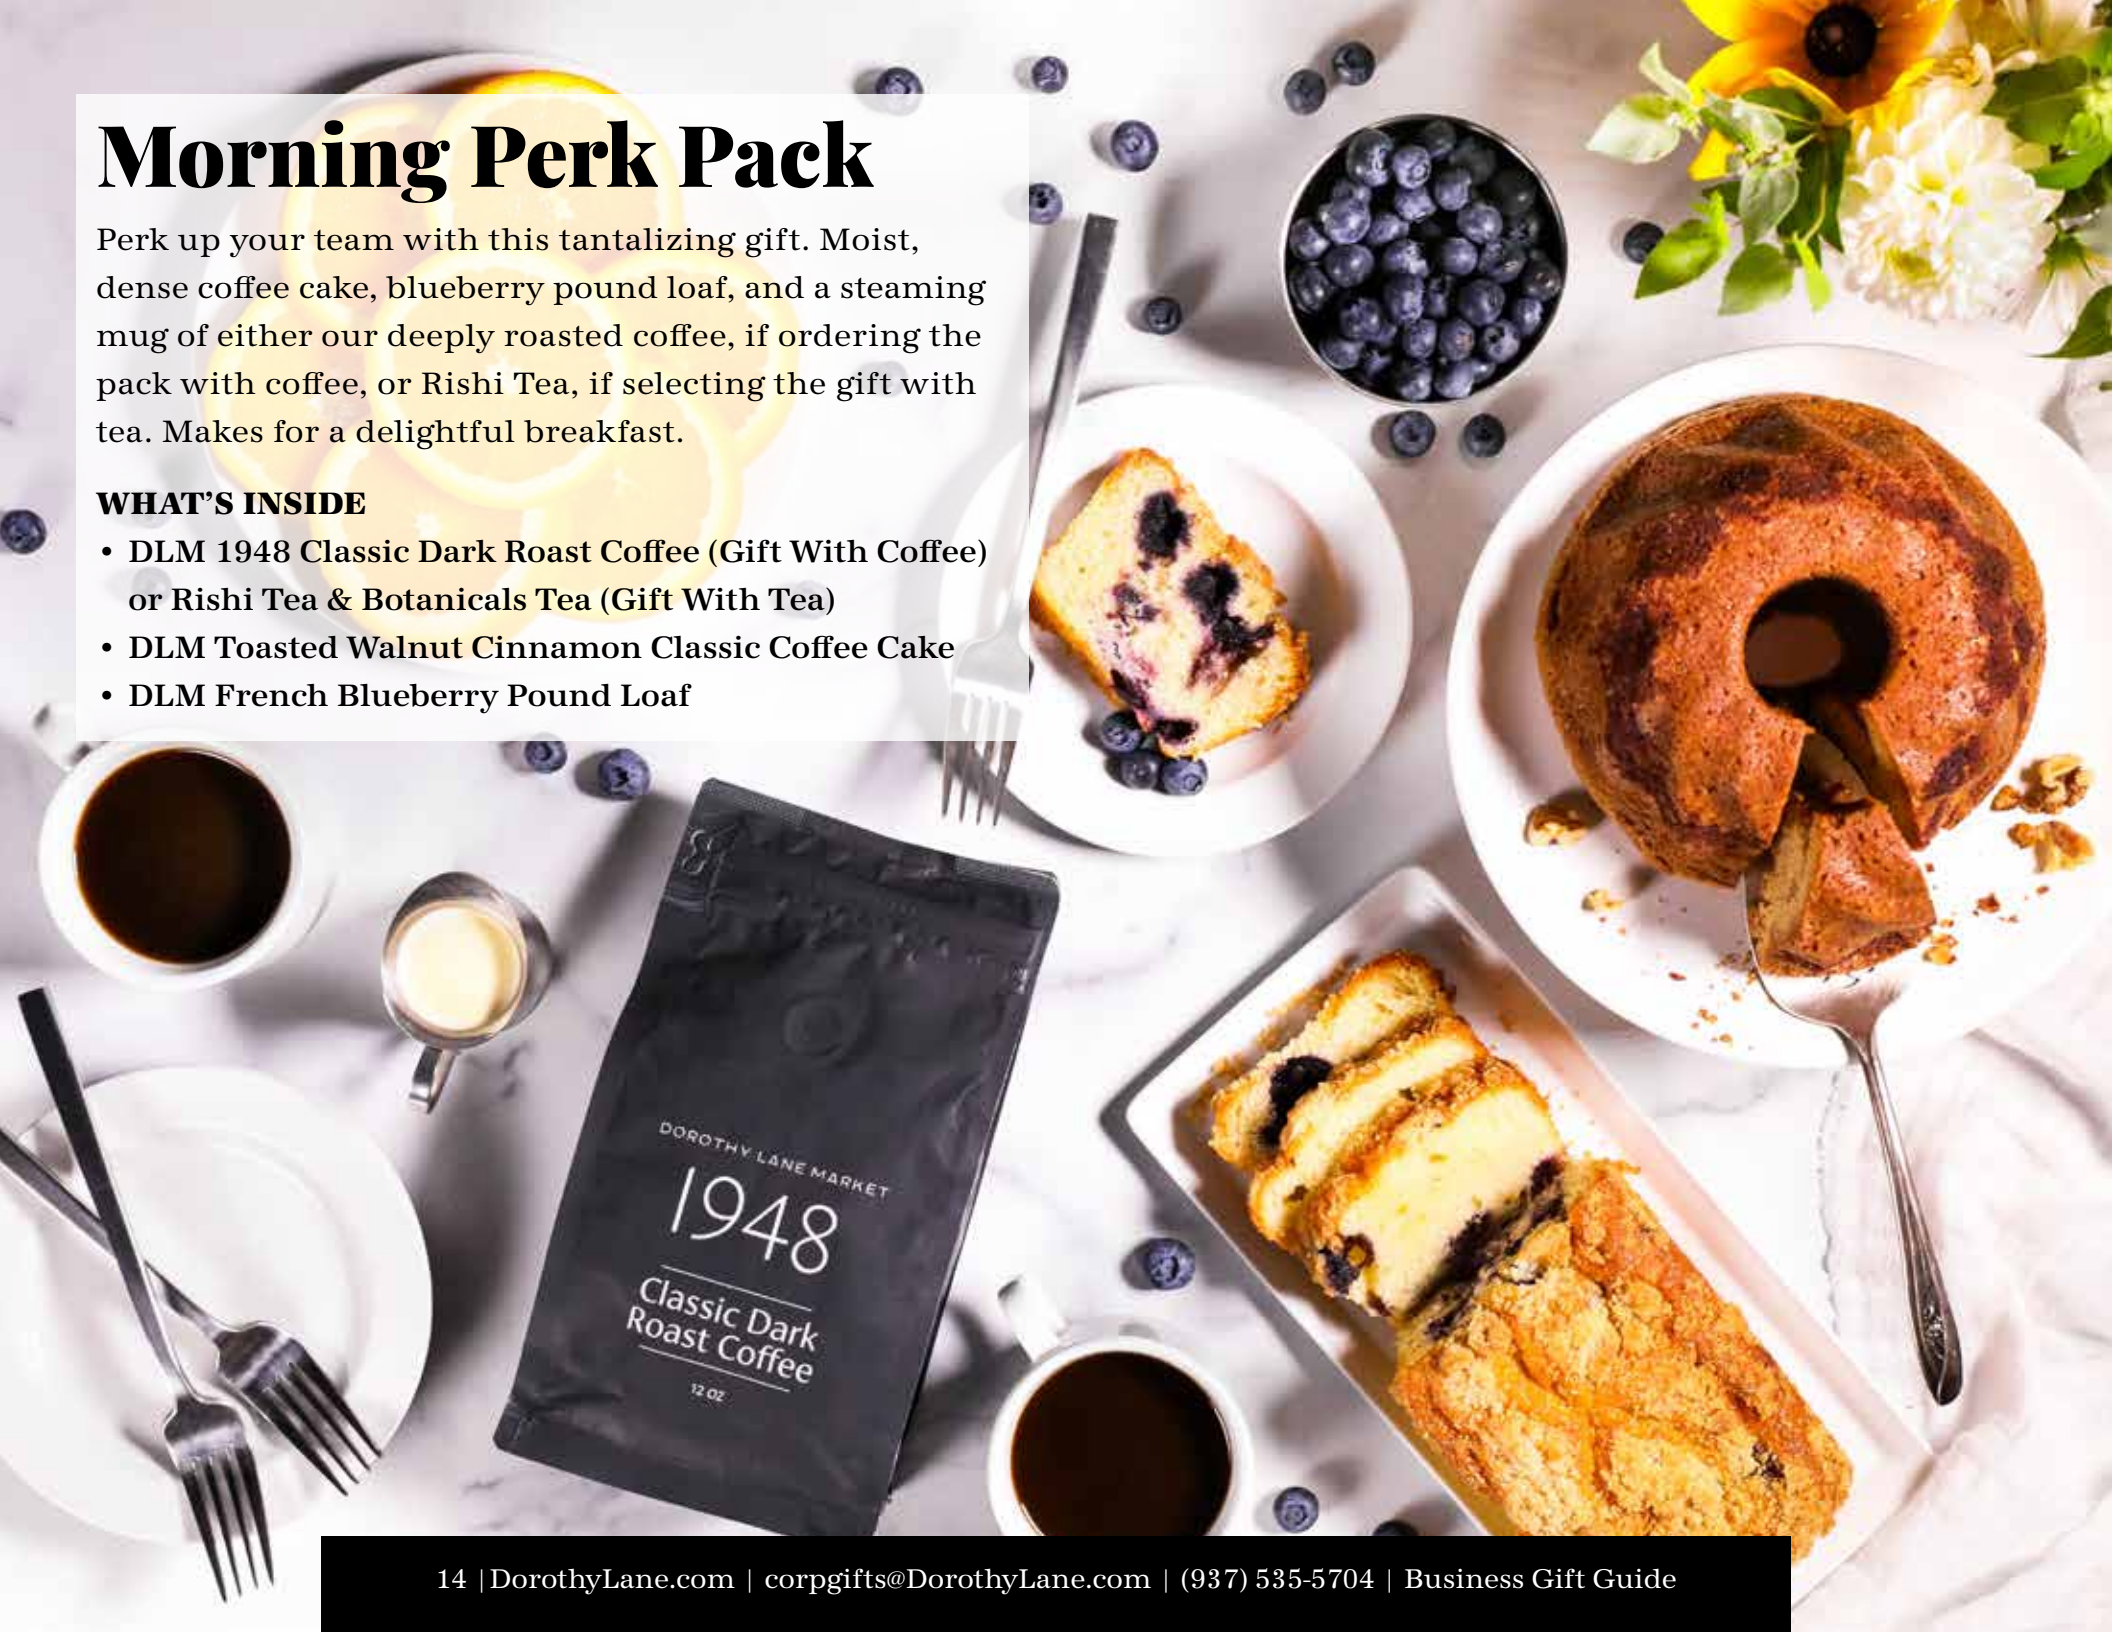

Morning Perk Pack

Perk up your team with this tantalizing gift. Moist, dense coffee cake, blueberry pound loaf, and a steaming mug of either our deeply roasted coffee, if ordering the pack with coffee, or Rishi Tea, if selecting the gift with tea. Makes for a delightful breakfast.

WHAT'S INSIDE

- DLM 1948 Classic Dark Roast Coffee (Gift With Coffee) or Rishi Tea & Botanicals Tea (Gift With Tea)
- DLM Toasted Walnut Cinnamon Classic Coffee Cake
- DLM French Blueberry Pound Loaf