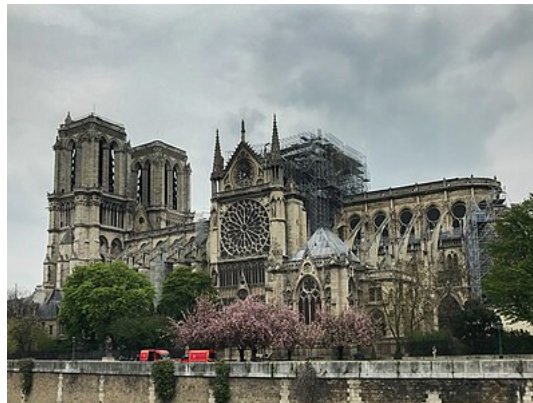

Wikipedia:Wikipedia Signpost/2019-04-30/Gallery

< [Wikipedia:Wikipedia Signpost](#) | [2019-04-30](#)

Gallery

Notre-Dame de Paris burns

By [Smallbones](#)

[Contribute](#) — [Share this](#)

A devastating [fire](#) consumed the roof of the Cathedral of [Notre-Dame de Paris](#) and caused other damage, starting just before 18:50 [CEST](#) on April 15, 2019. The Cathedral was built in the center of Paris from 1160–1260 and is also the center of French culture and much of France's history.

Before, during, and after

South facade 28 April 2009

South facade 19:17, 15 April 2019

South facade 16 April 2019

Video

From the southeast April 15, 2019

Schematic view of the fire

During the fire