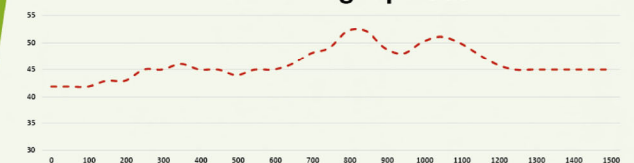

+ Long lap 1500m

U20 Women
U20 Men
Mixed Relay
U23 Women
U23 Men
Senior Women
Senior Men

Distance
5000m
5000m
6000m
7000m
7000m
9000m
9000m

Number of loops and respective length
2 X Short Laps + 2 X Long Laps
2 X Short Laps + 2 X Long Laps
4 X Long Laps
1 X Short Lap + 4 X Long Laps
1 X Short Lap + 4 X Long Laps
6 X Long Laps
6X Long Laps

Elevation short lap 1000m

Elevation long lap 1500m

Amerikaans Theater