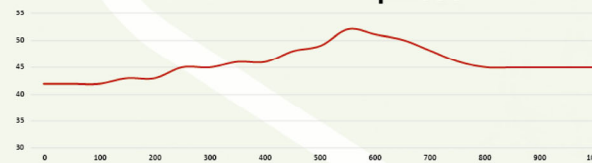

EUROPEAN ATHLETICS

SPAR

CROSS COUNTRY CHAMPIONSHIPS

Brussels 2023

START

FINISH

Dikke Lindenlaan - Avenue du Gros Tilleul

Short lap 1000m

+ Long lap 1500m

U20 Women
U20 Men
Mixed Relay
U23 Women
U23 Men
Senior Women
Senior Men

Distance
5000m
5000m
6000m
7000m
7000m
9000m
9000m

Number of loops and respective length
2 X Short Laps + 2 X Long Laps
2 X Short Laps + 2 X Long Laps
4 X Long Laps
1 X Short Lap + 4 X Long Laps
1 X Short Lap + 4 X Long Laps
6 X Long Laps
6X Long Laps

Elevation short lap 1000m

Elevation long lap 1500m

Amerikaans Theater