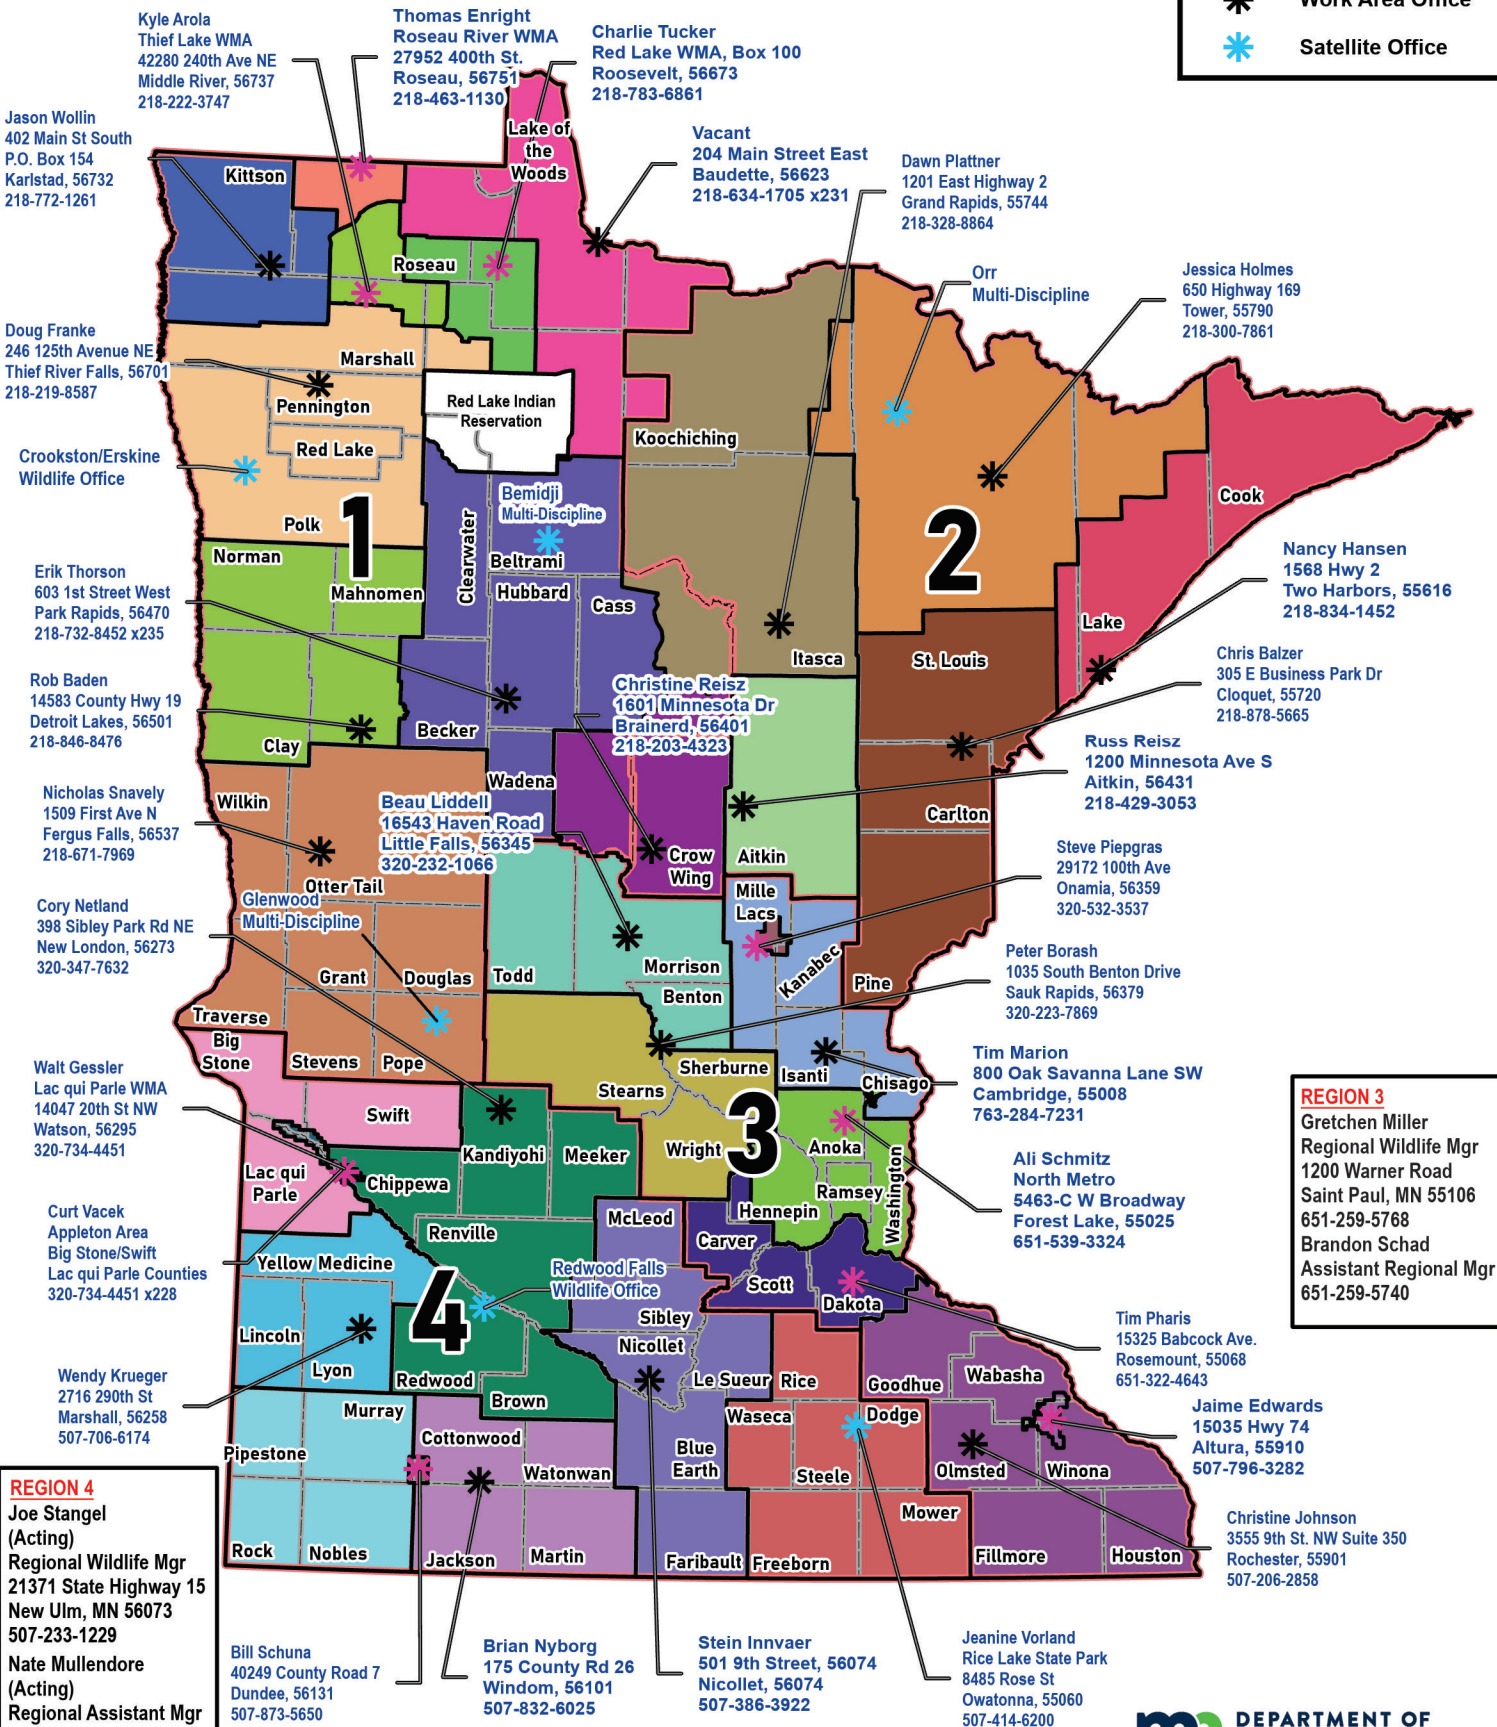

Angela Aarhus-Ward
Assistant Regional Mgr
218-328-8863

 DNR Regions

 County Boundaries

 WMA Office

 Work Area Office

 Satellite Office

Wildlife Area Name	Address	City	State	Zip code	Phone	Manager Name
Aitkin	1200 Minnesota Avenue S	Aitkin	MN	56431	218-429-3053	Russ Reisz
Appleton	Lac qui Parle WMA, 14047 20th Street NW	Watson	MN	56295	320-734-4451 x228	Curt Vacek
Baudette	204 Main Street E	Baudette	MN	56623	218-395-6033	Vacant
Brainerd	1601 Minnesota Drive	Brainerd	MN	56401	218-203-4323	Christine Reisz
Cambridge	800 Oak Savanna Lane SW	Cambridge	MN	55008	763-284-7230	Tim Marion
North Metro	5463-C W Broadway	Forest Lake	MN	55025	651-539-3308	Ali Schmitz
Cloquet	305 E Business Park Drive	Cloquet	MN	55720	218-878-5663	Chris Balzer
Detroit Lakes	14583 County Highway 19	Detroit Lakes	MN	56501	218-846-8476	Rob Baden
Fergus Falls	1509 First Avenue N	Fergus Falls	MN	56537	218-671-7969	Nicholas Snavely
Grand Rapids	1201 E US Highway 2	Grand Rapids	MN	55744	218-328-8864	Dawn Plattner
Karlstad	202 North Main Street, PO Box 154	Karlstad	MN	56732	218-772-1261	Jason Wollin
Lac qui Parle	Lac qui Parle WMA, 14047 20th Street NW	Watson	MN	56295	320-734-4451	Walt Gessler
Little Falls	16543 Haven Road	Little Falls	MN	56345	320-232-1066	Beau Liddell
Marshall	1400 E Lyon, PO Box 111	Marshall	MN	56258	507-706-6174	Wendy Krueger
Mille Lacs WMA	29172 100th Avenue	Onamia	MN	56359	320-532-3537	Steve Piepgras
New London	398 Sibley Park Rd NE	New London	MN	56273	320-347-7632	Cory Netland
Nicollet	501 9th Street	Nicollet	MN	56074	507-386-3922	Stein Innvaer
Owatonna	Rice Lake State Park, 8485 Rose St	Owatonna	MN	55060	507-414-6200	Jeanine Vorland
Park Rapids	603 1st Street W	Park Rapids	MN	56470	218-732-8452 x235	Erik Thorson
Red Lake WMA	Red Lake WMA, Norris Camp, Box 100	Roosevelt	MN	56673	218-783-6861	Charlie Tucker
Rochester	2118 Campus Drive SE	Rochester	MN	55904	507-206-2858	Christine Johnson
Roseau River WMA	Roseau River WMA, 27952 400th Street	Roseau	MN	56751	218-452-7617	Thomas Enright
Sauk Rapids	1035 S Benton Drive	Sauk Rapids	MN	56379	320-223-7871	Peter Borash
Slayton-Talcot Lake	40249 County Road 7	Slayton	MN	56131	507-873-5650	Bill Schuna
Talcot Lake WMA	40249 County Road 7	Dundee	MN	56131	507-873-5650	Bill Schuna
Thief Lake WMA	42280 240th Avenue NE	Middle River	MN	56737	218-633-7670	Kyle Arola
Thief River Falls	246 125th Avenue NE	Thief River Falls	MN	56701	218-219-8587	Doug Franke
Tower	650 US Highway 169	Tower	MN	55790	218-300-7861	Jessica Holmes
Two Harbors	1568 US Highway 2	Two Harbors	MN	55616	218-834-1452	Nancy Hansen
Vermillion River Complex	15325 Babcock Avenue	Rosemount	MN	55068	651-322-4643	Tim Pharis
Whitewater WMA	15035 MN Highway 74	Altura	MN	55910	507-796-3281	Jaime Edwards
Windom	175 County Road 26	Windom	MN	56101	507-832-6025	Brian Nyborg