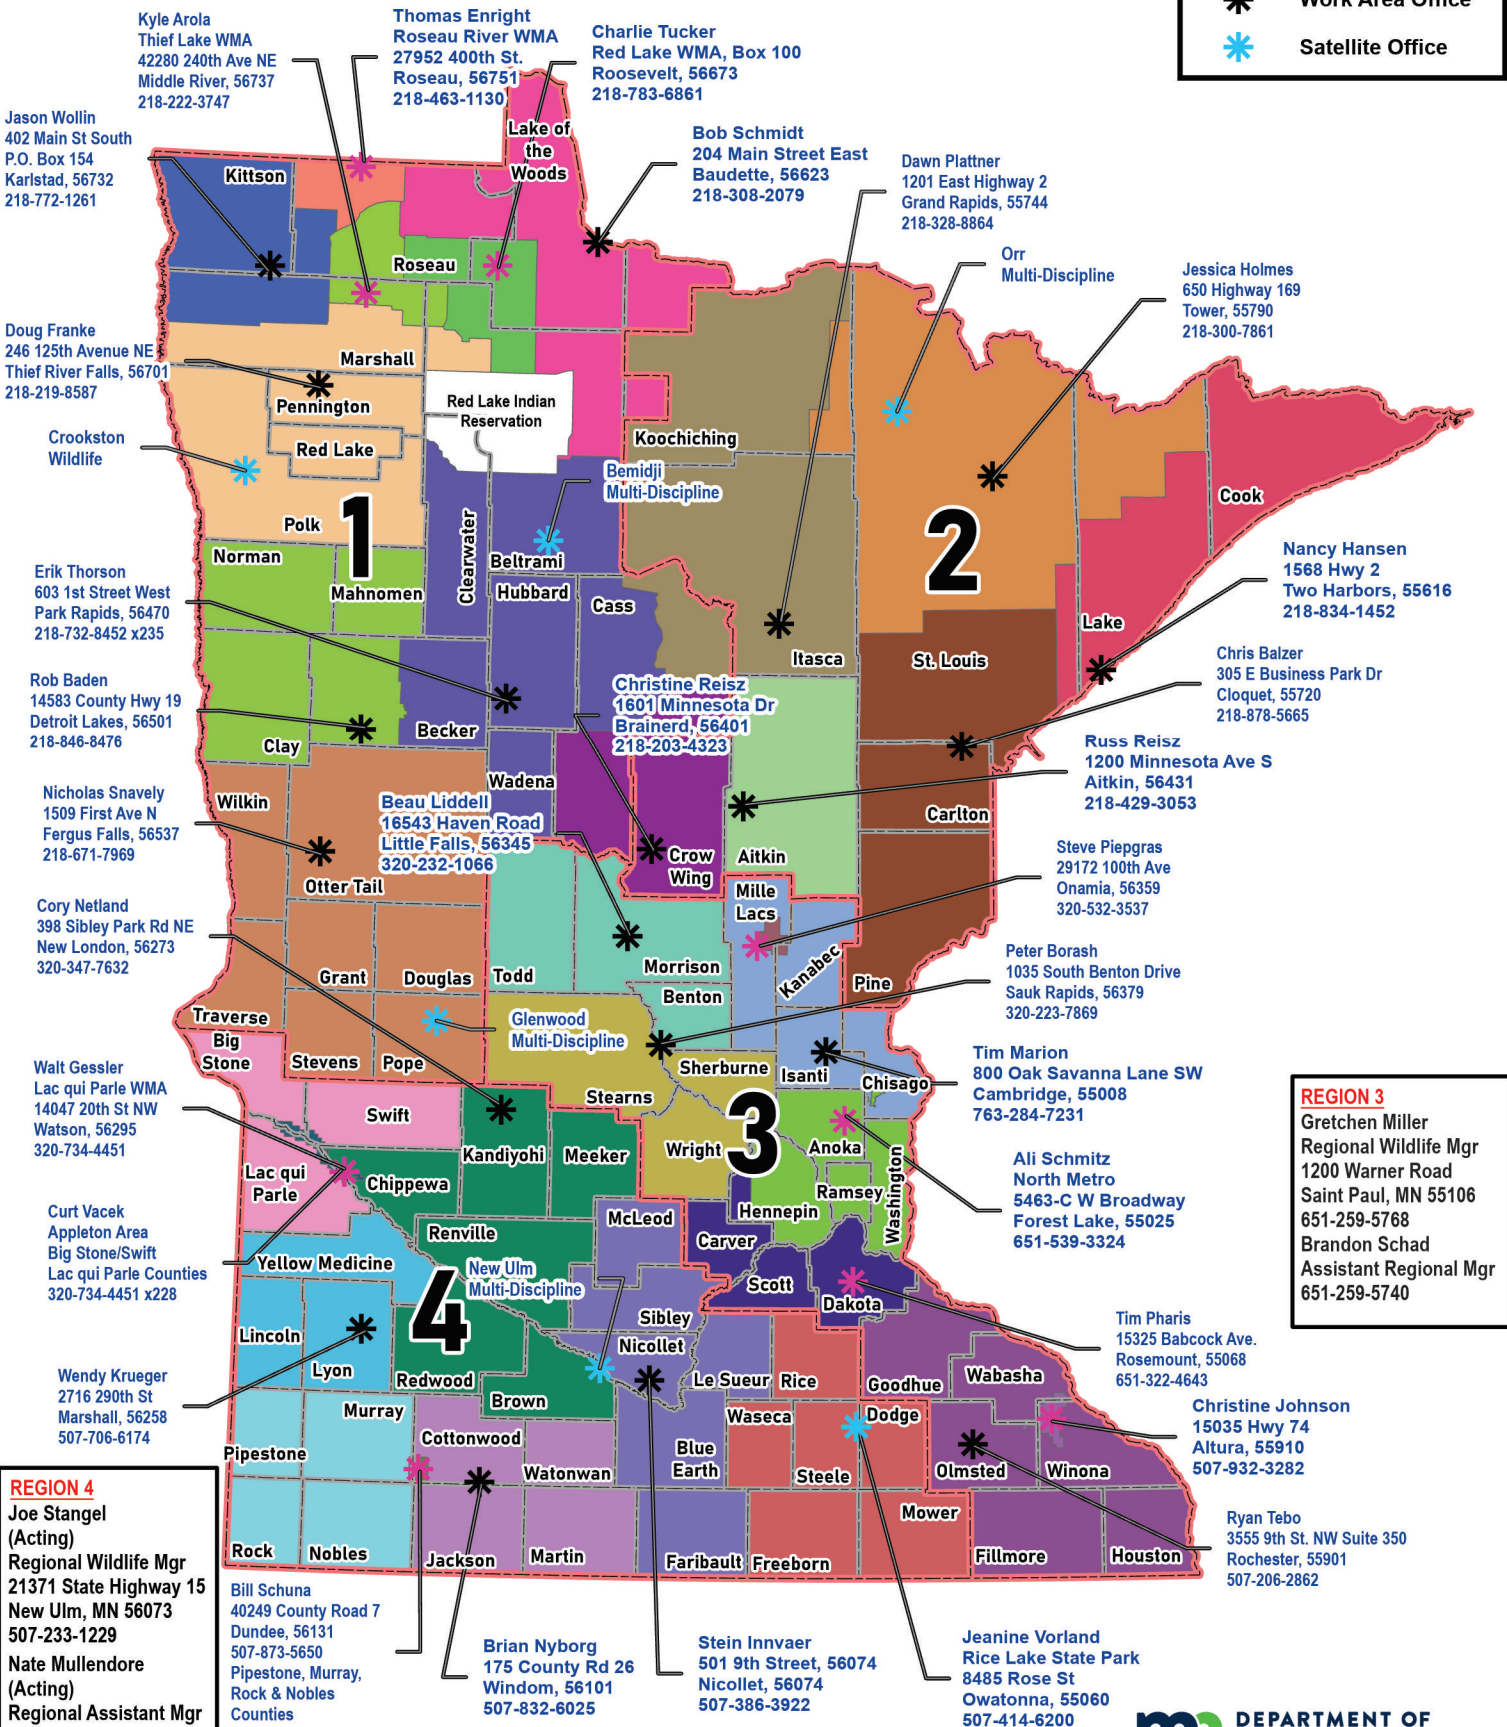

Minnesota DNR Wildlife Area Contacts

REGION 1
Jesse Roberts
Assistant Regional Mgr
218-308-2680
Blane Klemek
Regional Wildlife Mgr
2115 Birchmont Beach Rd NE
Bemidji, MN 56601
218-308-2674

REGION 2
Lindsey Shartell
Regional Wildlife Mgr
1201 E Hwy 2
Grand Rapids, MN 55744
218-328-8870
Angela Aarhus-Ward
Assistant Regional Mgr
218-328-8863

DNR Regions
County Boundaries
WMA Office
Work Area Office
Satellite Office

REGION 4
Joe Stangel
(Acting)
Regional Wildlife Mgr
21371 State Highway 15
New Ulm, MN 56073
507-233-1229
Nate Mullendore
(Acting)
Regional Assistant Mgr
507-233-1230

REGION 3
Gretchen Miller
Regional Wildlife Mgr
1200 Warner Road
Saint Paul, MN 55106
651-259-5768
Brandon Schad
Assistant Regional Mgr
651-259-5740

Bill Schuna
40249 County Road 7
Dundee, 56131
507-873-5650
Pipestone, Murray,
Rock & Nobles
Counties

Brian Nyborg
175 County Rd 26
Windom, 56101
507-832-6025

Stein Innvaer
501 9th Street, 56074
Nicollet, 56074
507-386-3922

Jeanine Vorland
Rice Lake State Park
8485 Rose St
Owatonna, 55060
507-414-6200

Christine Johnson
15035 Hwy 74
Altura, 55910
507-932-3282

Ryan Tebo
3555 9th St. NW Suite 350
Rochester, 55901
507-206-2862