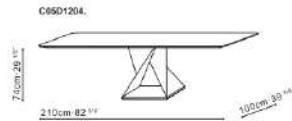

PI

ZING

TIME

Optional Drawer

Box Legs is necessary for the Time series.

VARY

UNITY

Configuration :

JOINT

VERGE