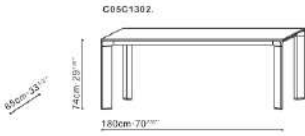

PI

ZING

TIME

Optional Drawer

Box Legs is necessary for the Time series.

VARY

UNITY

Configuration :

JOINT

VERGE