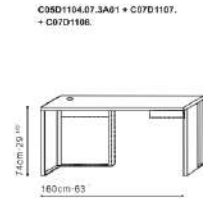

PI

ZING

TIME

Optional Drawer

Box Legs is necessary for the Time series.

VARY

UNITY

Configuration :

JOINT

VERGE