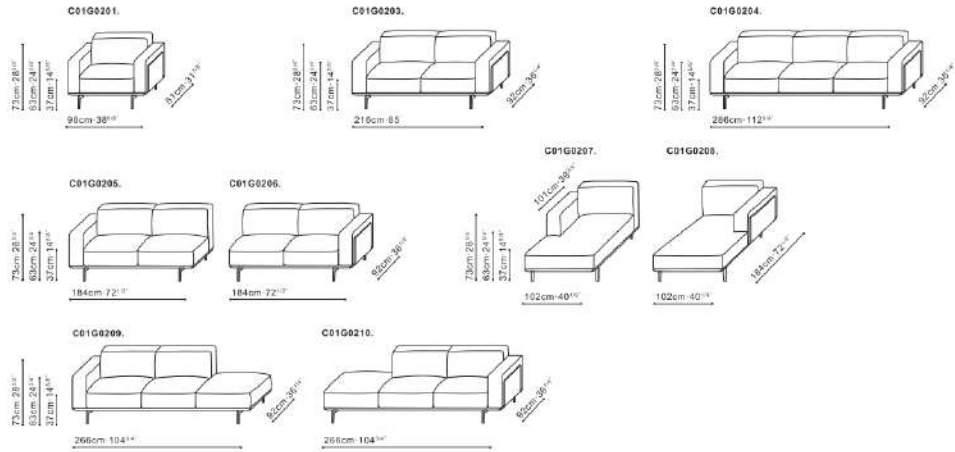

CODE

BLOOM

BLOOM

Configuration:

MODA

Configuration:

EASYTIME

EASYTIME