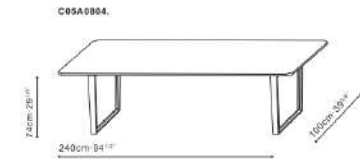

PI

ZING

TIME

Optional Drawer

Box Legs is necessary for the Time series.

VARY

UNITY

Configuration :

JOINT

VERGE