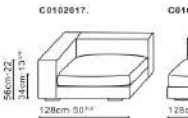

CRESCENT

CASA

C0102004.

configuration: