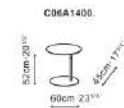

BLEND

CLEO

FLAMINGO

TERI (New)

VARY

JOY

RUBIX

HARMON

LOTUS

DRUM

ENZO

PEBBLE

LARK

ELEMENT

HANNA

ERA