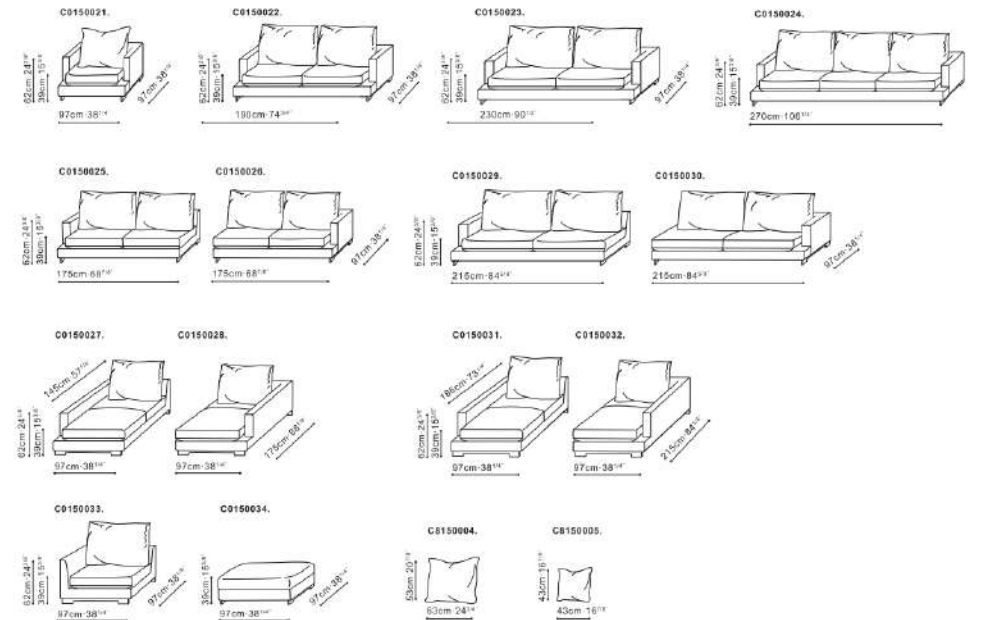

LAZETIME SMALL