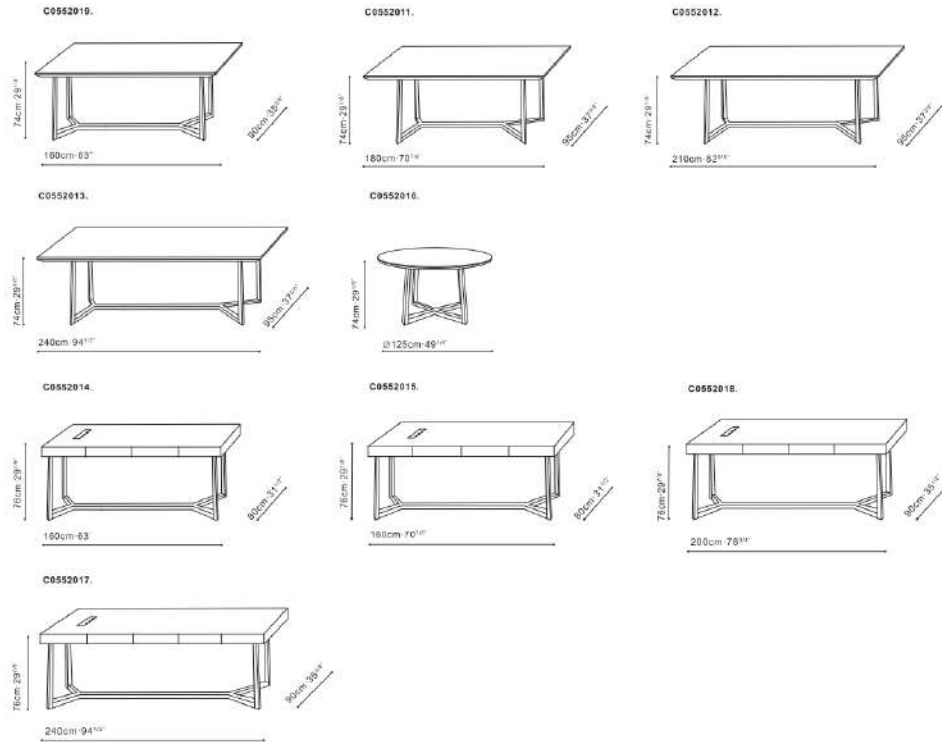

Configuration :

JOINT

VERGE

VESSEL

HANNA

PIXEL

CONTENT

SEASON