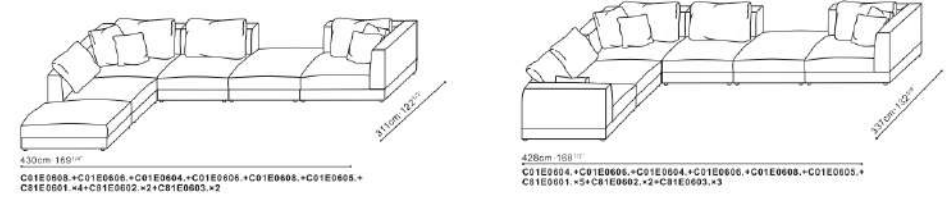

NATURE

Configuration:

NATURE

NOTTING

Configuration: