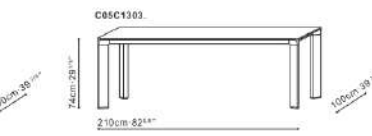

PI

ZING

TIME

Optional Drawer

Box Legs is necessary for the Time series.

VARY

UNITY

Configuration :

JOINT

VERGE