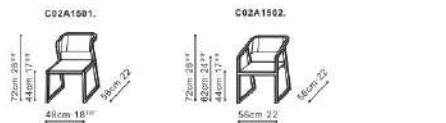

ECHO

BALLET (New)

GRID

LEAF

ORIGIN

MING

WALTZ PLUS

EDEN BED