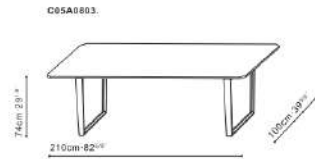

PI

ZING

TIME

Optional Drawer

Box Legs is necessary for the Time series.

VARY

UNITY

Configuration :

JOINT

VERGE