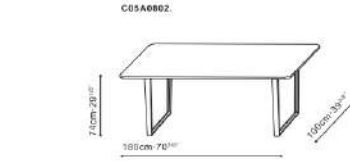

PI

ZING

TIME

Optional Drawer

Box Legs is necessary for the Time series.

VARY

UNITY

Configuration :

JOINT

VERGE