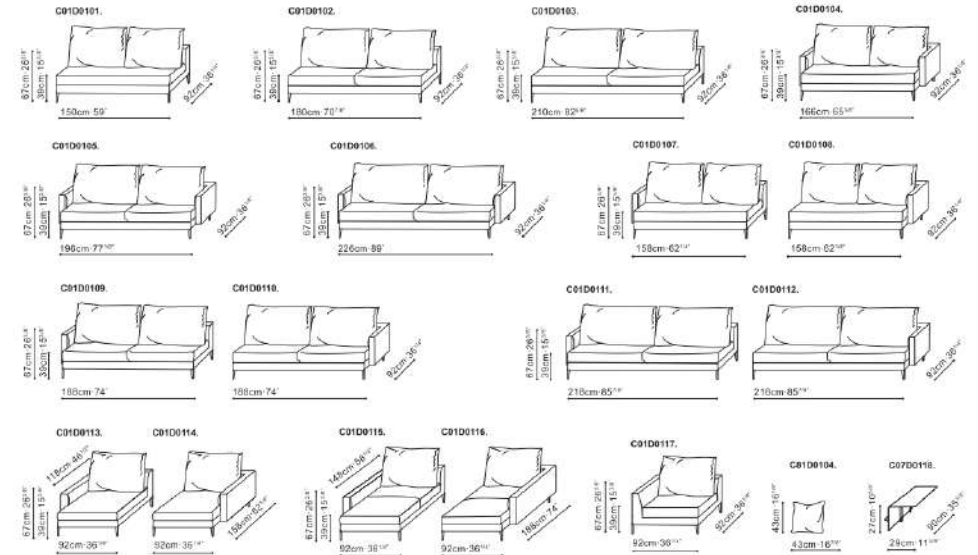

NATURE

Configuration:

NATURE

NOTTING

Configuration: