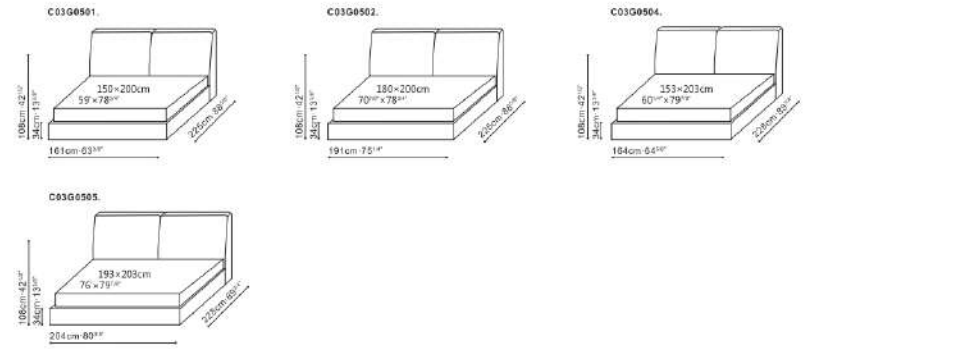

ECHO

BALLET (New)

GRID

LEAF

ORIGIN

MING

WALTZ PLUS

EDEN BED