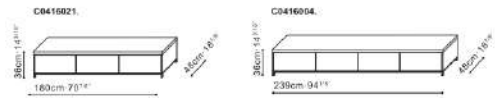

SEASON

MAX

STILTS

CHARM

BELL

LESSO