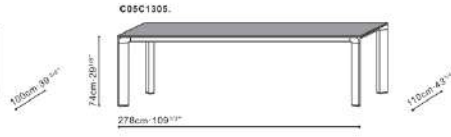

Configuration :

JOINT