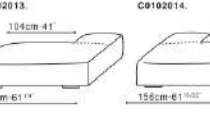

CRESCENT

CASA

C8102002.

configuration: