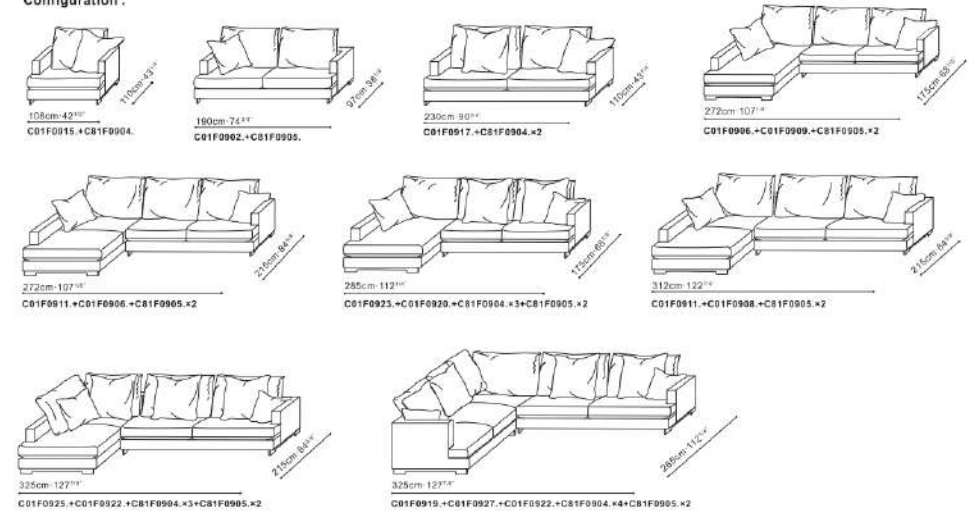

Configuration: