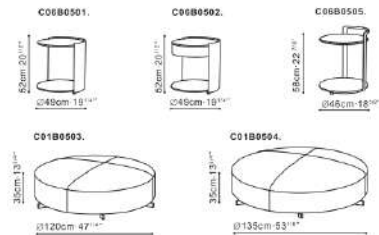

BLEND

CLEO

FLAMINGO

TERI (New)

VARY

JOY

RUBIX

HARMON

LOTUS

DRUM

ENZO

PEBBLE

LARK

ELEMENT

HANNA

ERA