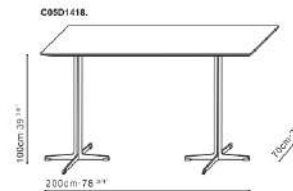

PI

ZING

TIME

Optional Drawer

Box Legs is necessary for the Time series.

VARY

UNITY

Configuration :

JOINT

VERGE