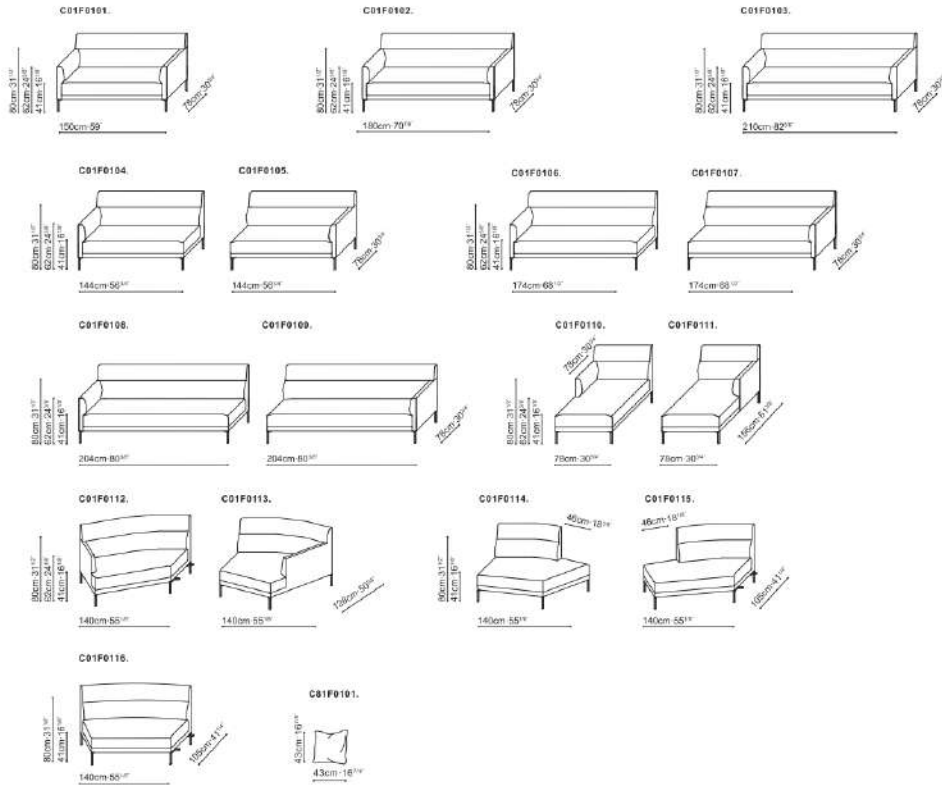

AMOR (New)

Configuration :

AMOR (New)

AMOR