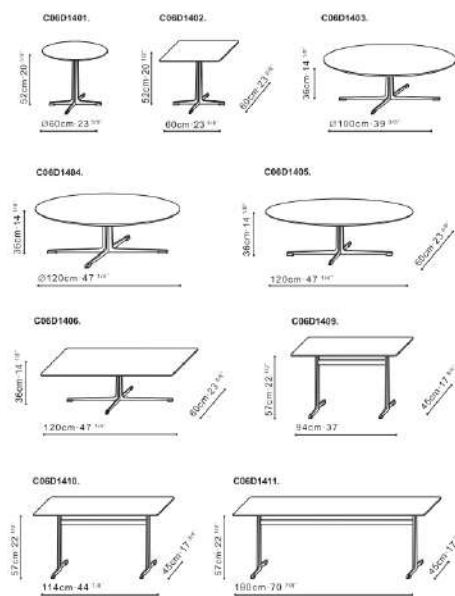

BLEND

CLEO

FLAMINGO

TERI (New)

VARY

JOY

RUBIX

HARMON

LOTUS

DRUM

ENZO

PEBBLE

LARK

ELEMENT

HANNA

ERA