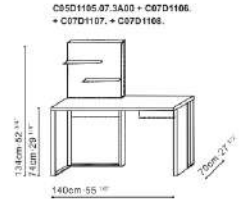

PI

ZING

TIME

Optional Drawer

Box Legs is necessary for the Time series.

VARY

UNITY

Configuration :

JOINT

VERGE