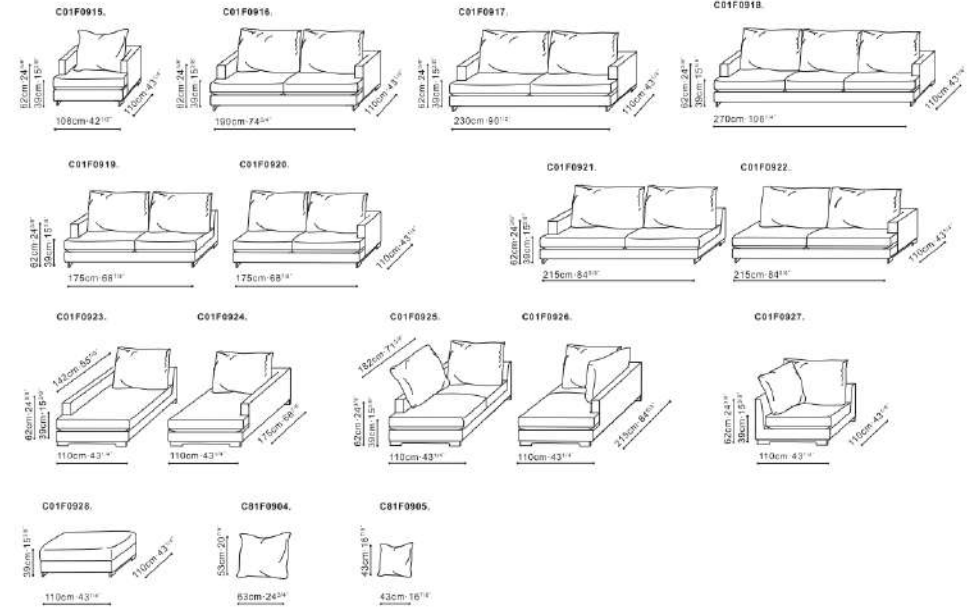

CODE

BLOOM

BLOOM

Configuration:

MODA

Configuration:

EASYTIME

EASYTIME