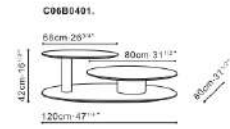

BLEND

CLEO

FLAMINGO

TERI (New)

VARY

JOY

RUBIX

HARMON

LOTUS

DRUM

ENZO

PEBBLE

LARK

ELEMENT

HANNA

ERA