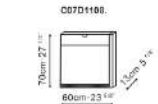

PI

ZING

TIME

Optional Drawer

Box Legs is necessary for the Time series.

VARY

UNITY

Configuration :

JOINT

VERGE