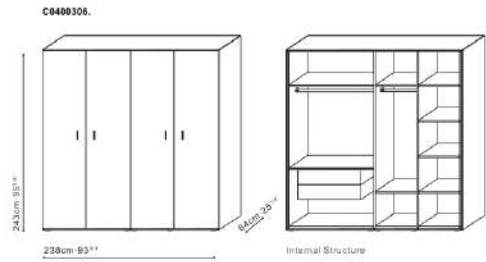

Configuration :

JOINT

VERGE

VESSEL

HANNA

PIXEL

CONTENT

SEASON