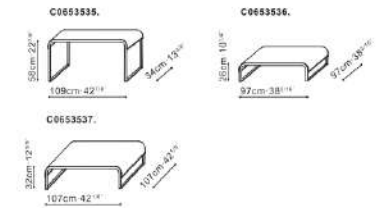

BLEND

CLEO

FLAMINGO

TERI (New)

VARY

JOY

RUBIX

HARMON

LOTUS

DRUM

ENZO

PEBBLE

LARK

ELEMENT

HANNA

ERA