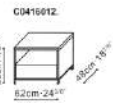

SEASON

MAX

STILTS

CHARM

BELL

LESSO