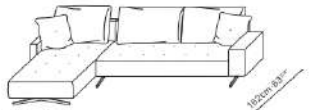

294cm 115cm
C01E0505.+C01E0503.+C01E0508.+C01E0509.+C01E0504.*2