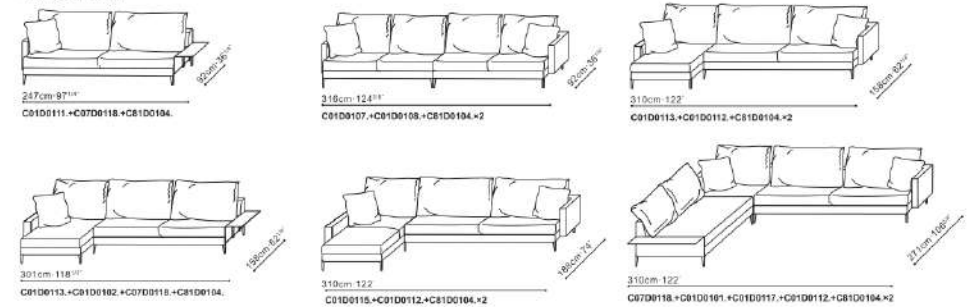

Configuration: