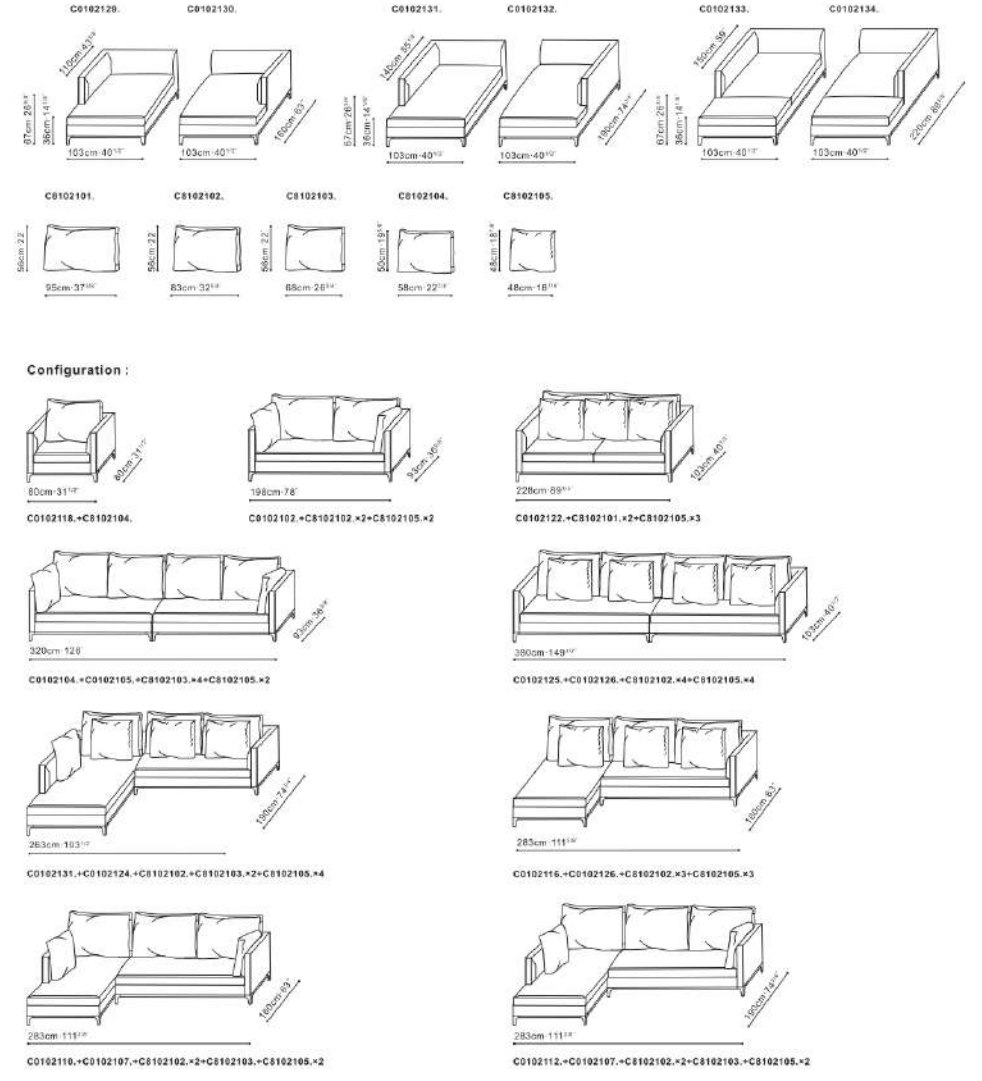

310cm 122cm
C01C0109.+C01C0110.+C01C0108.+C07C0119.+C01C0107.+C01C0107.+C07C0120.+C01C0110.
+C01C0101.*2+C01C0102.+C01C0103.

CLOUDS

Configuration :

CLOUDS

CRESCENT

CRESCENT

CRESCENT

C0102110.-C0102109.-C8102101.-2+C8102103.-C8102105.*2