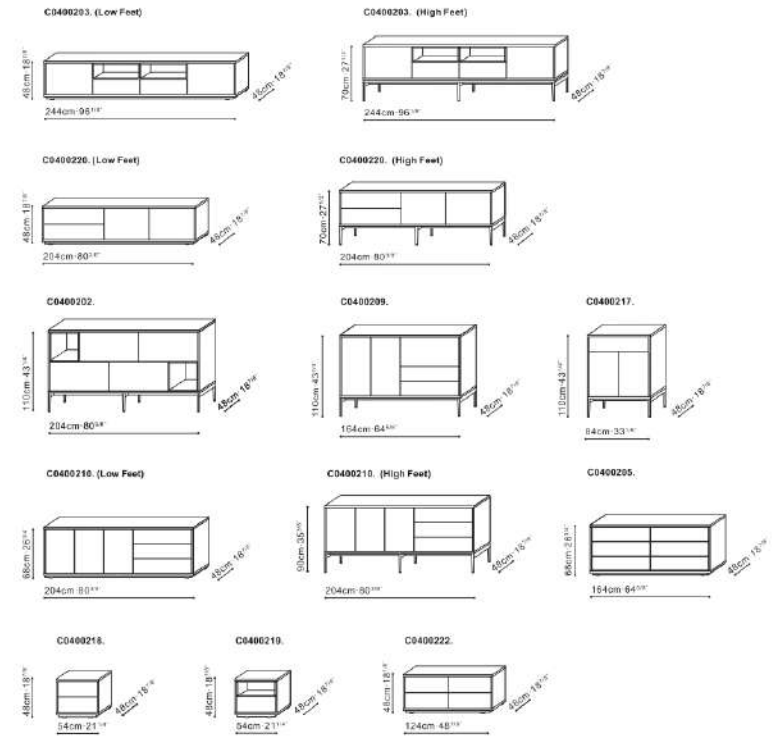

HANNA

PIXEL