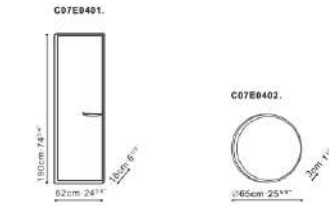

SEASON

MAX

STILTS

CHARM

BELL

LESSO