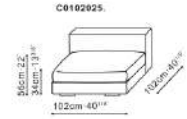

C0102011.

CASA

C0102025.