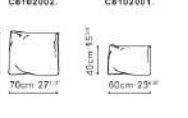

CRESCENT

CASA

configuration: