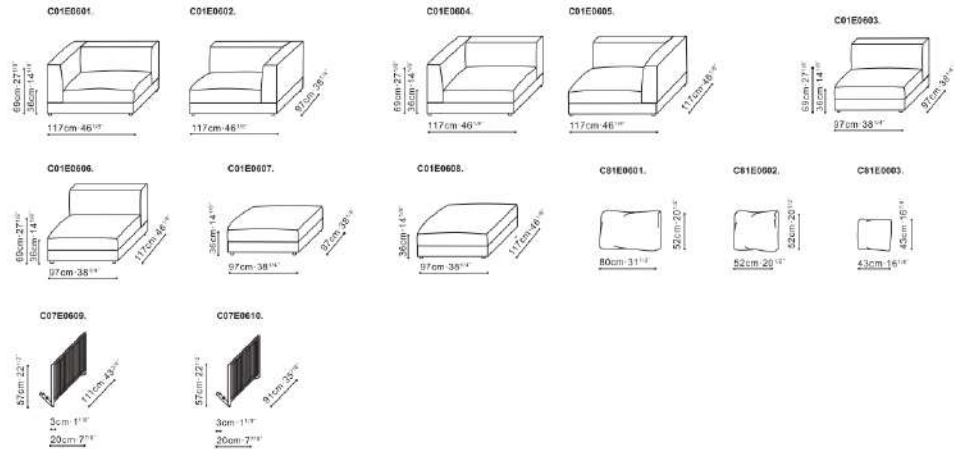

NATURE

Configuration:

NATURE

NOTTING

Configuration: