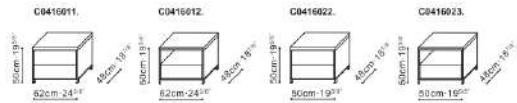

SEASON

MAX

STILTS

CHARM

BELL

LESSO