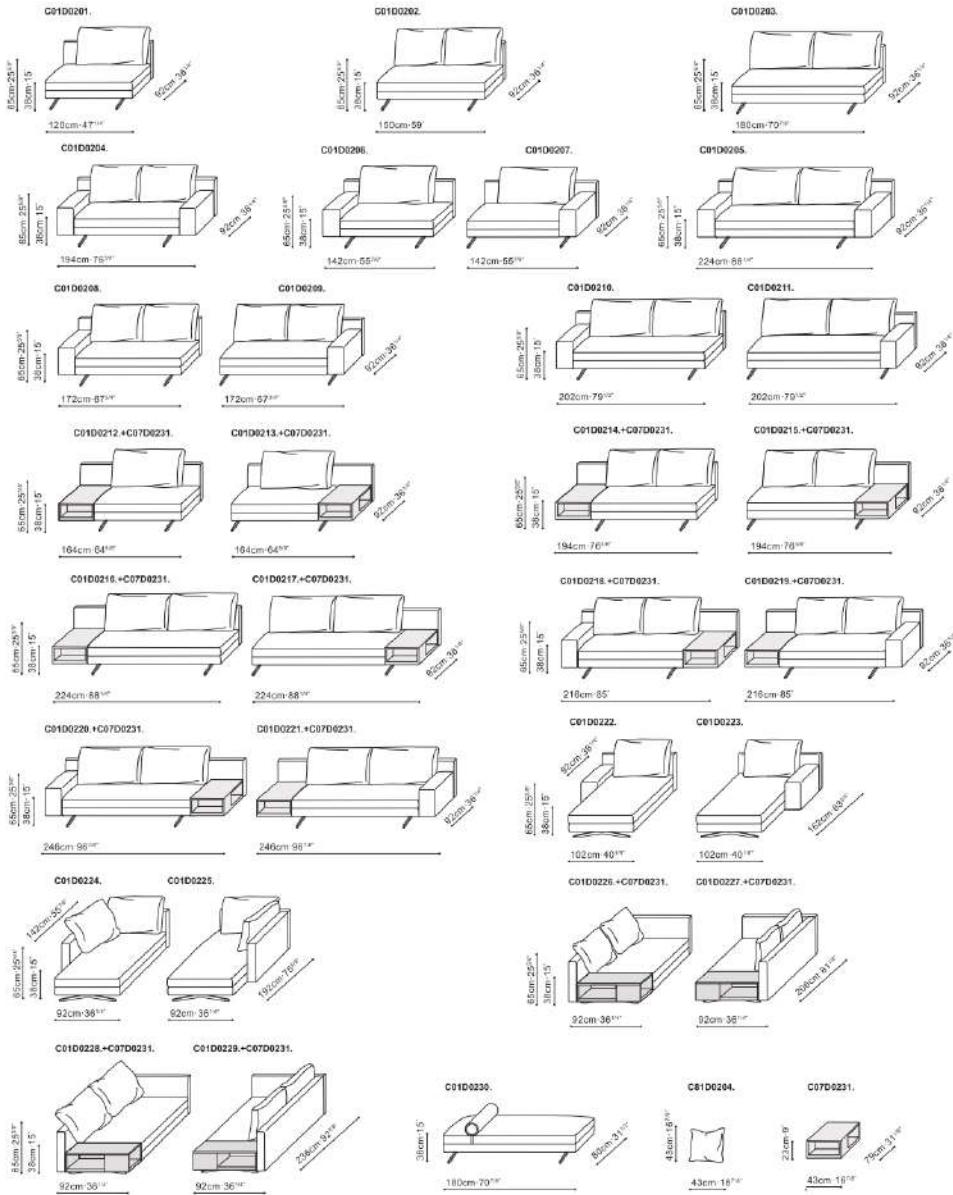

*Optional Leather Strap Frame for Armrest and Backrest

Configuration:

NATURE

NOTTING

Configuration:

WAKE

WAKE

WAKE PLUS