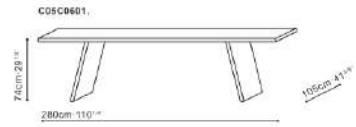

PI

ZING

TIME

Optional Drawer

Box Legs is necessary for the Time series.

VARY

UNITY

Configuration :

JOINT

VERGE