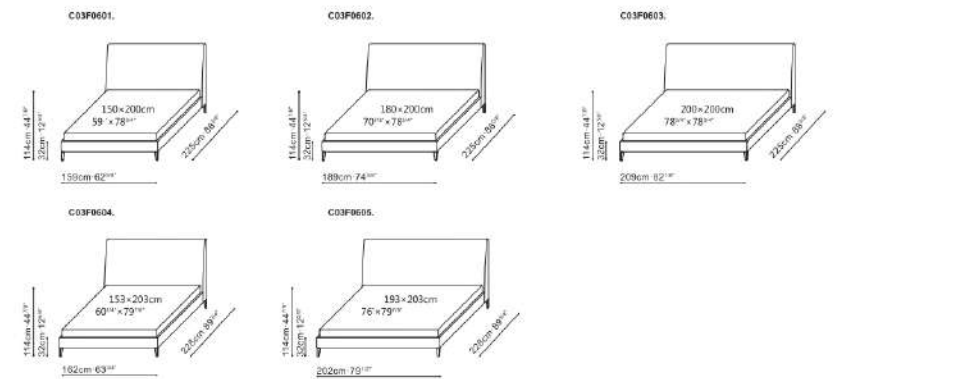

VENUS

ERIC

DICE

PUCK

BAIANA

ECHO

BALLET (New)

GRID

LEAF

ORIGIN

MING

WALTZ PLUS

EDEN BED

LUNA BED

EMBRACE BED