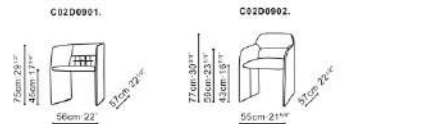

VENUS

ERIC

DICE

PUCK

BAIANA

ECHO

BALLET (New)

GRID

LEAF

ORIGIN

MING

WALTZ PLUS

EDEN BED

LUNA BED

EMBRACE BED