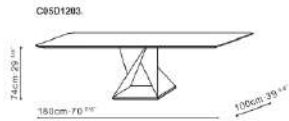

PI

ZING

TIME

Optional Drawer

Box Legs is necessary for the Time series.

VARY

UNITY

Configuration :

JOINT

VERGE