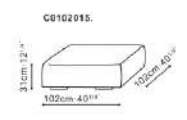

CRESCENT

CASA

C8102004.

configuration: