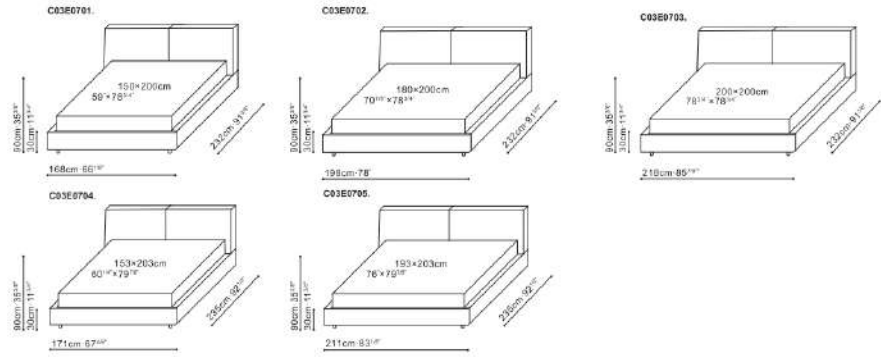

NATURE BED

ELAN BED

AMOR BED

CRESCENT BED

SCREEN BED

ERA BED PLUS