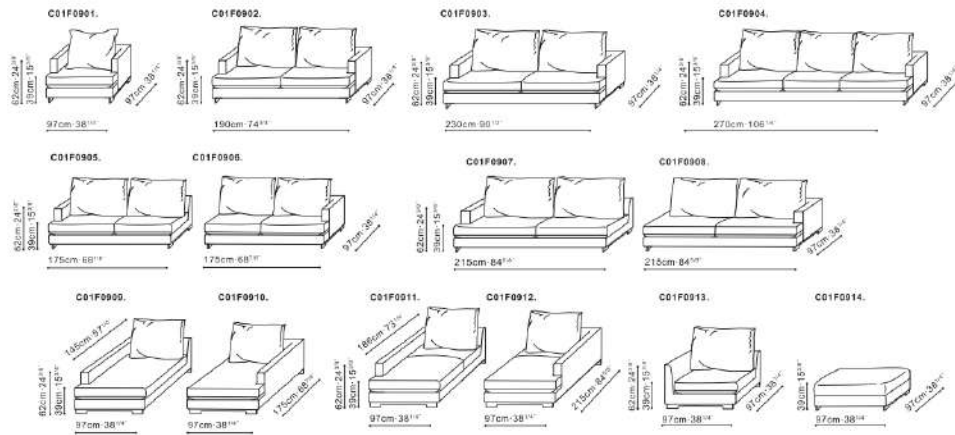

CODE

BLOOM

BLOOM

Configuration:

MODA

Configuration:

EASYTIME

EASYTIME