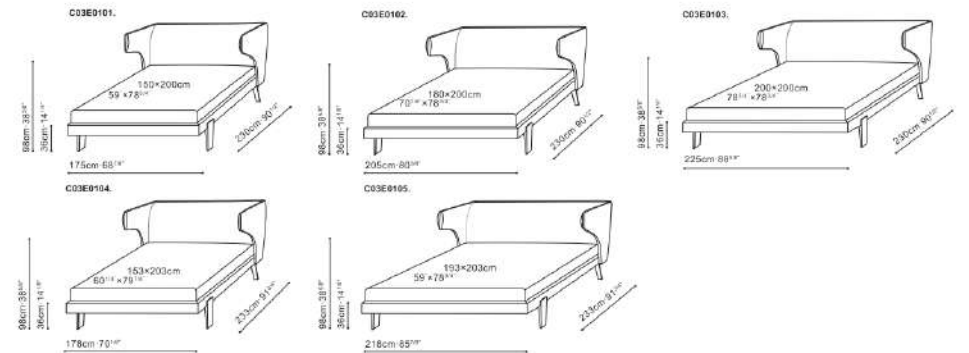

EMBRACE BED