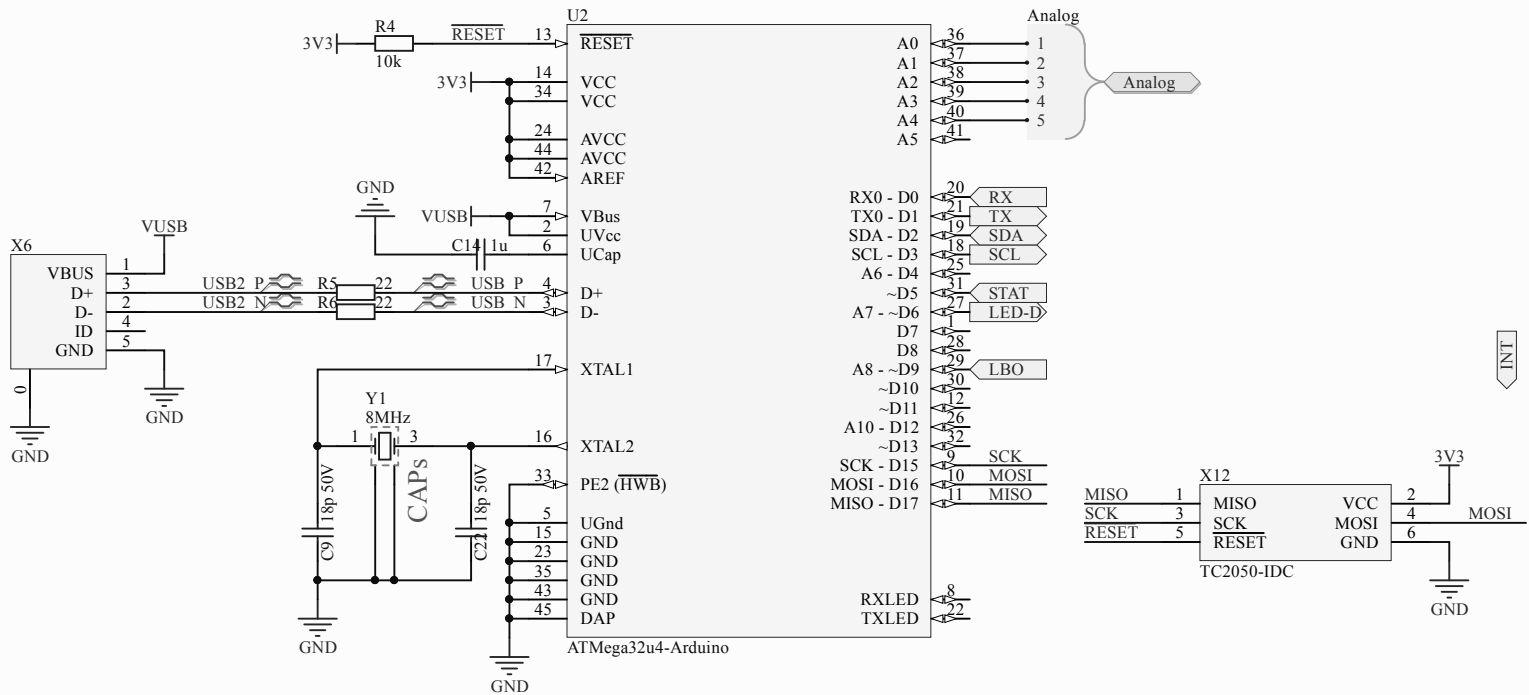

Title		
Size	Number	Revision
A4		
Date:	04.05.2015	Sheet of
File:	C:\Work\...\main.SchDoc	Drawn By:

Title		
Size A4	Number	Revision
Date: 04.05.2015	Sheet of	
File: C:\Work\...\CPU.SchDoc	Drawn By:	

GND (2)
VDD (3)