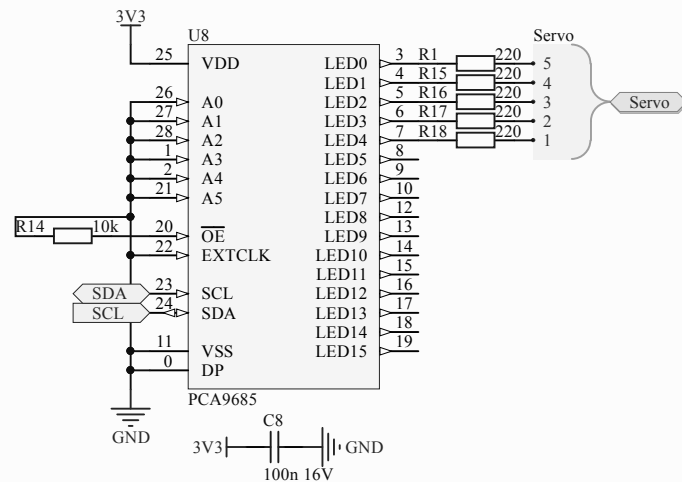

Title		
Size	Number	Revision
A4		
Date:	04.05.2015	Sheet of
File:	C:\Work\...\servo.SchDoc	Drawn By: