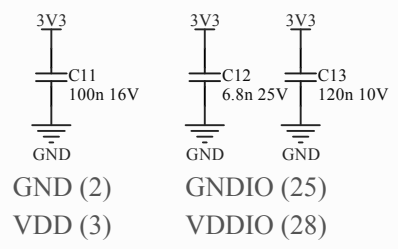

Title		
Size	Number	Revision
A4		
Date:	04.05.2015	Sheet of
File:	C:\Work\...\main.SchDoc	Drawn By:

Title		
Size A4	Number	Revision
Date: 04.05.2015	Sheet of	
File: C:\Work\...\CPU.SchDoc	Drawn By:	

GND (2)
VDD (3)