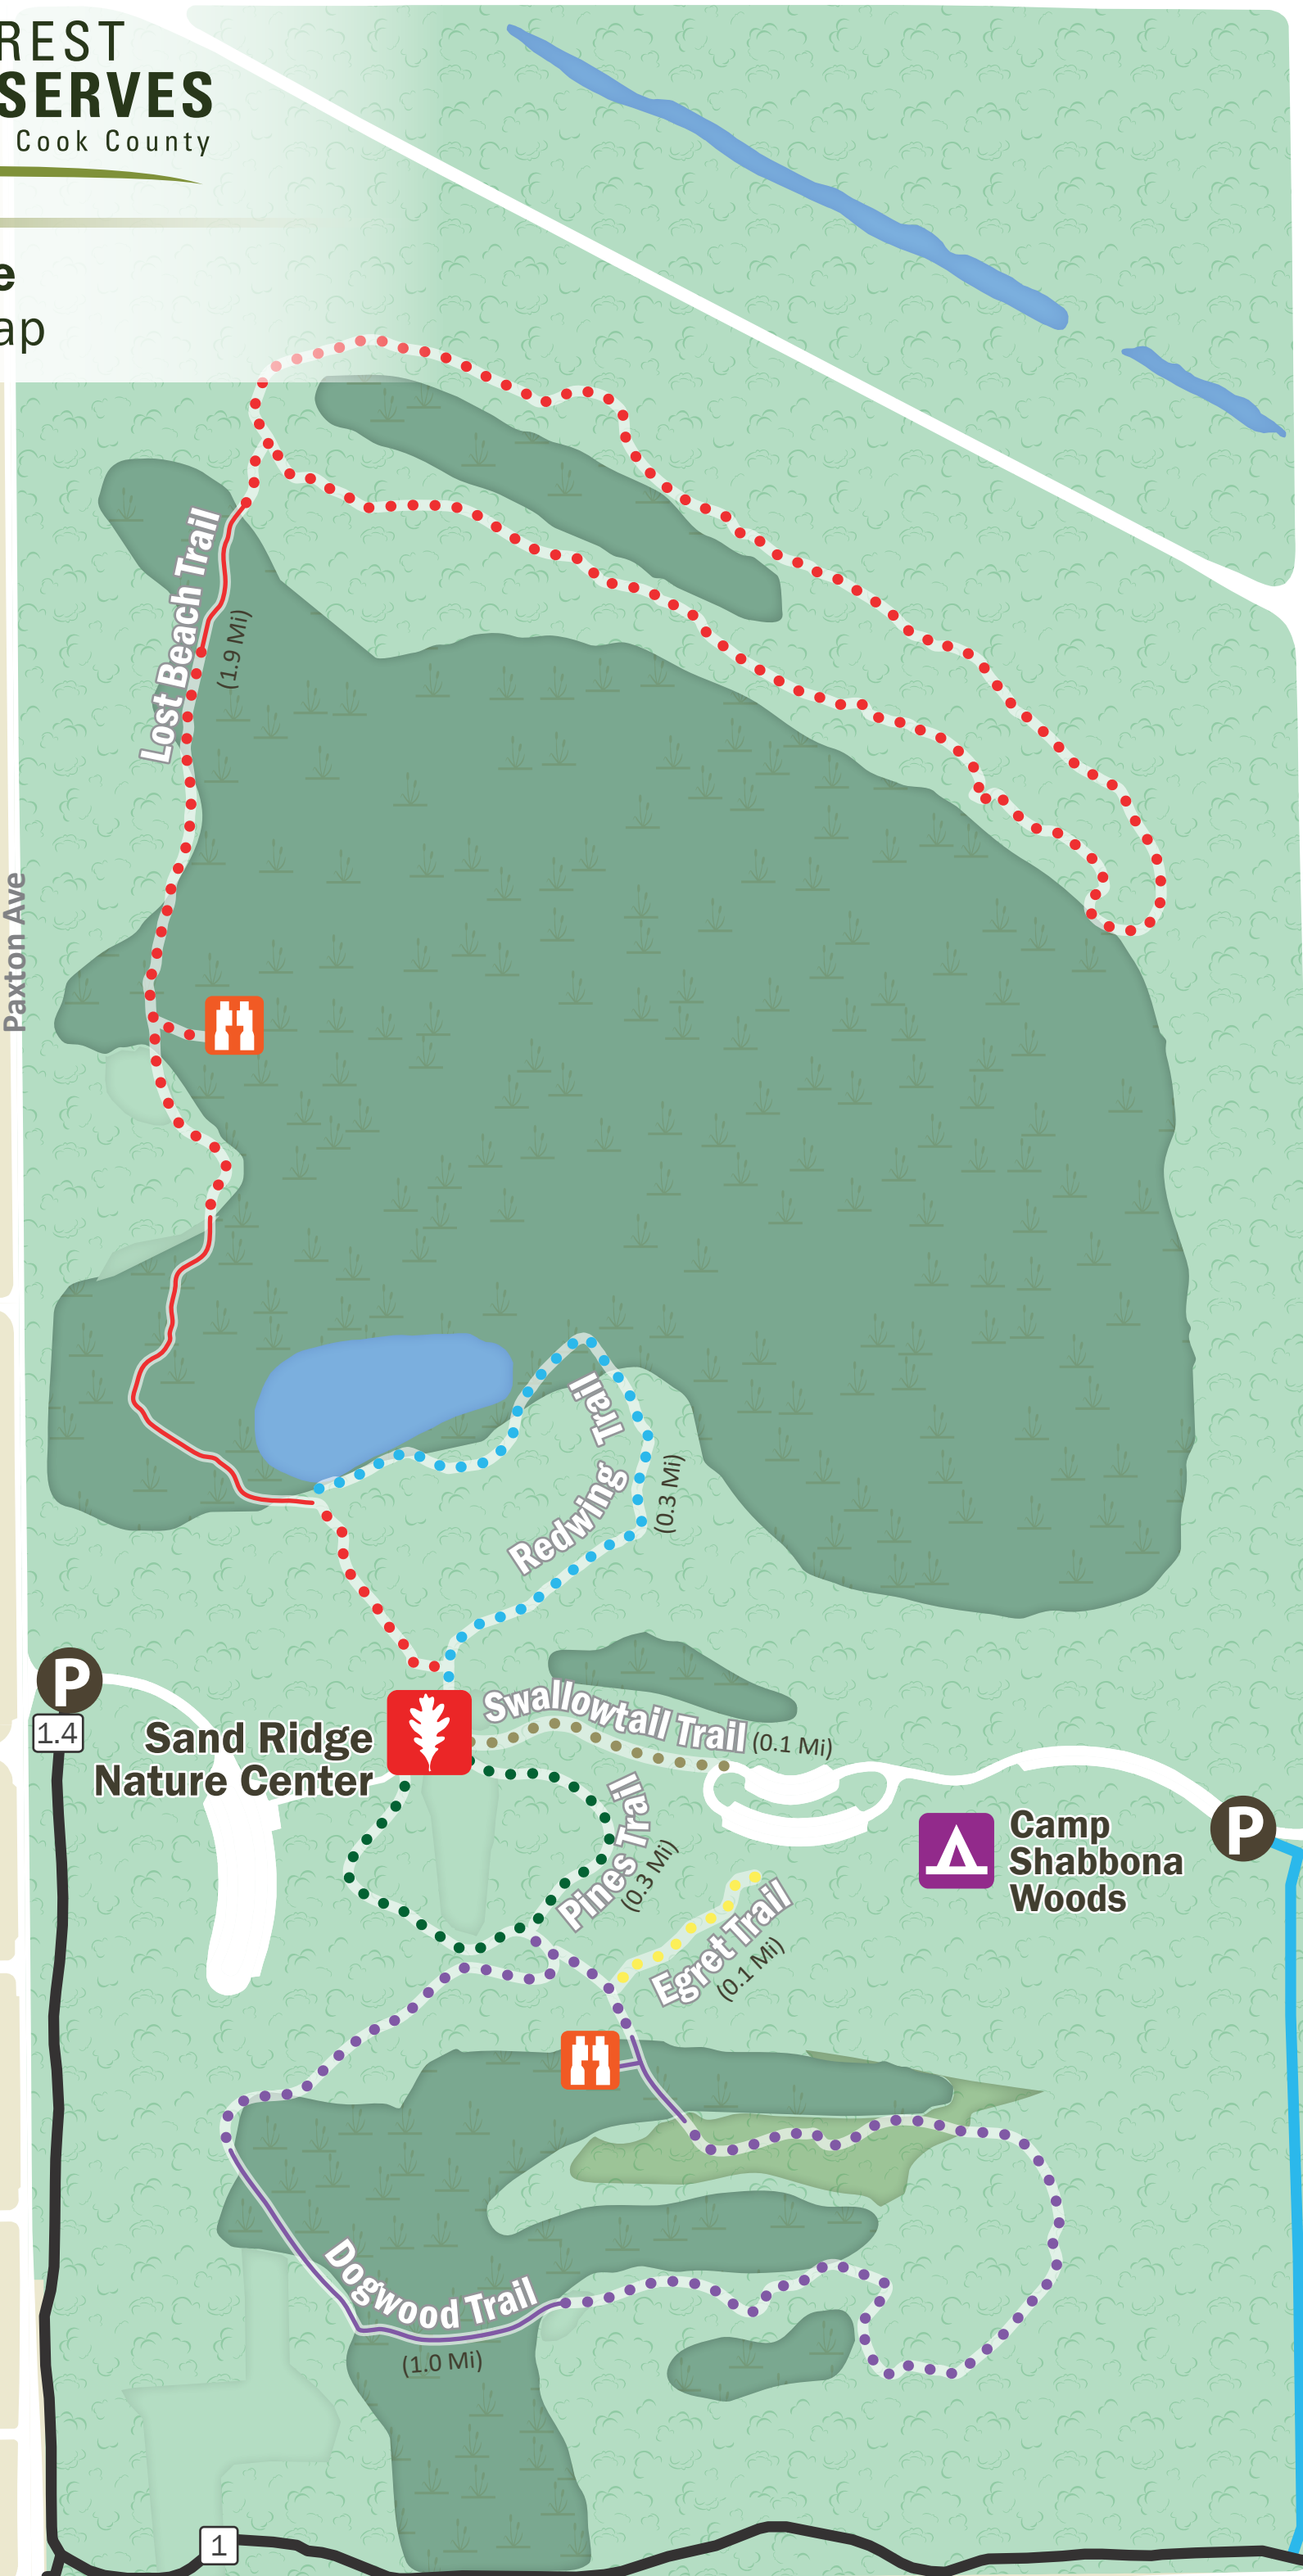

Map Key

158th St

159th St

Pulaski Rd

Torrence Ave

Michigan City Rd

Campbell Ave

Burnham Greenway Trail

Sand Ridge Nature Preserve

Green Lake Woods

Clayhole Woods

Green Lake Family Aquatic Center

Green Lake

Landscape Sculpture

P 1.4

P 1

P 1

P

1

0