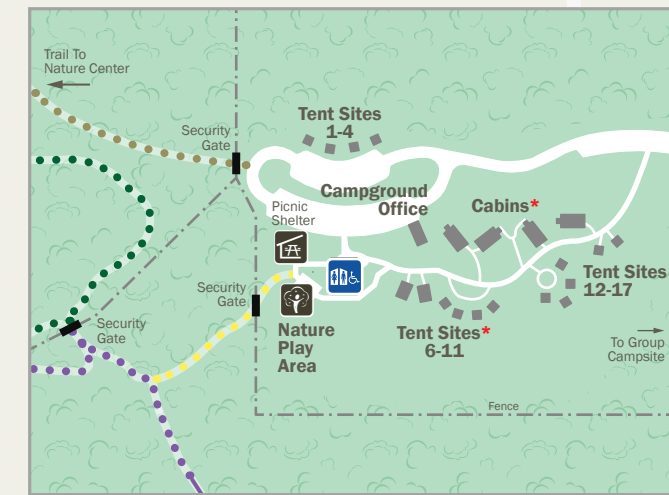

Camp Shabbona Woods Detail