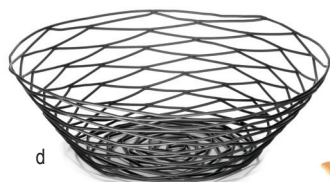

Item #	Description	Min Order
DELTA COLLECTION™ BASKETS—BLACK POWDER COATED STEEL		
a.	10462 Round, 6" dia x 2"	1 ea
b.	10463 Round, 8" dia x 2"	1 ea
c.	10464 Round, 10" dia x 3½"	1 ea
MEDITERRANEAN COLLECTION™ BASKETS—BLACK POWDER COATED METAL		
d.	BK27209 Rectangular, 9 x 6 x 2½"	1 ea
e.	BK27508 Round, 8 x 2¼"	1 ea
f.	BK27409 Oval, 9 x 6 x 2½"	1 ea
	BK27410 Oval, 10 x 6½ x 3"	1 ea
	BK21709 Oblong, 9 x 4 x 2¼"	1 ea
COMPLEXITY COLLECTION™ BASKETS—BLACK POWDER COATED METAL		
g.	BC7409 Oval, 9 x 6 x 2½"	1 ea
h.	BC7209 Rectangular, 9 x 6 x 2½"	1 ea
i.	BC1709 Oblong, 9 x 4¾ x 2"	1 ea

COMPLEXITY COLLECTION™ BASKETS

- A modern take on the classic basket

ARTISAN COLLECTION™ BASKETS

- Integrated ramekin holders fit 2 oz and 3 oz ramekins
- Ramekins not included

a

b

c

d

e

f

g

h

Item #	Description	Min Order
--------	-------------	-----------

ARTISAN COLLECTION™ BASKETS WITH RAMEKIN HOLDERS—BLACK POWDER COATED STEEL

a.	BK171182 Round, 11 x 8½ x 2"	1 ea
	BK171372 Oval, 13¼ x 7¼ x 1¼"	1 ea
b.	BK171172 Square, 11 x 7½ x 2"	1 ea