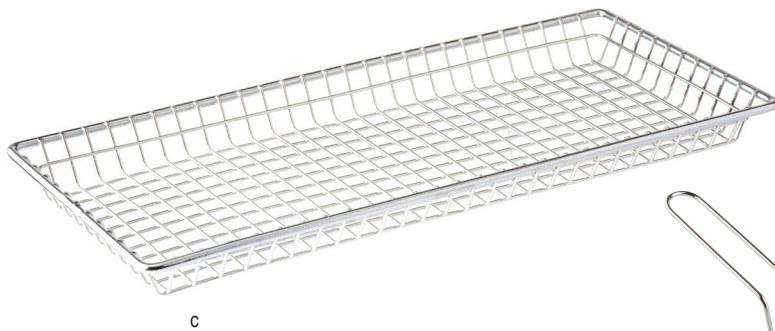

WIRE SIDE SERVING BASKETS IN STAINLESS STEEL

Serving baskets with mesh metal wire for convenient and perfectly portioned sides. The larger rectangular serving basket with handle is great for serving entrees and sides, burgers, sandwiches and more!

- 18/8 Stainless Steel Mesh Wire
- For use with paper or fabric liners
- Easy to clean, dishwasher safe

Item #	Description	Min Order
SERVING BASKETS-STAINLESS STEEL		
a.	10521 Rectangular Basket, 9¼ x 6¾ x 1½"	1 ea
b.	10522 Square Basket, 9¾ x 9¾ x 1½"	1 ea
c.	10523 Rectangular Basket, 14¼ x 6¾ x 1½"	1 ea
d.	10524 Rectangular Basket, 12 x 8 x 1½"	1 ea

Item #	Description	Min Order
SERVING BASKETS-STAINLESS STEEL		
d.	10970 Square Wire Serving Basket, 4 x 4 x 3"	1 ea
e.	10971 Rectangular Wire Serving Basket, 6 x 4 x 3"	1 ea
f.	10972 Rectangular Wire Serving Basket, 9 x 7 x 3"	1 ea