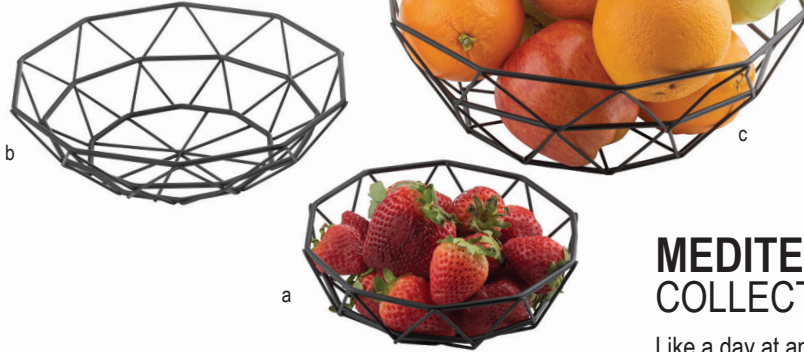

a

b

c

Wire construction with solid bottoms for additional versatility

PETAL COLLECTION™ BASKETS

Our Petal Wire Serving Baskets add a unique flair to your setting. For use as bread baskets, side servers, breakfast settings and more!

DELTA COLLECTION™ BASKETS

Our new Delta Collection™ modernizes your serving presentation. Providing an elegant and eye-catching way to serve bread and sides or display fruit and veggies.

- Available in (3) sizes: 6, 8, and 10" diameter
- Constructed of black powder coated steel
- Hand wash only