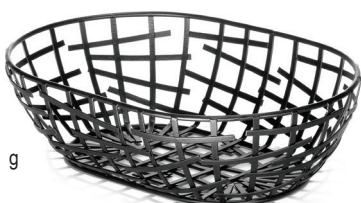

DELTA COLLECTION™ BASKETS

Our new Delta Collection™ modernizes your serving presentation. Providing an elegant and eye-catching way to serve bread and sides or display fruit and veggies.

- Available in (3) sizes: 6, 8, and 10" diameter
- Constructed of black powder coated steel
- Hand wash only

MEDITERRANEAN COLLECTION™ BASKETS

Like a day at an alfresco cafe in Rome, the Mediterranean Collection™ is the perfect basket for artisan breads, crackers, or fruits. The traditional look creates an upscale environment wherever it is used to serve.

Item #	Description	Min Order
DELTA COLLECTION™ BASKETS—BLACK POWDER COATED STEEL		
a.	10462 Round, 6" dia x 2"	1 ea
b.	10463 Round, 8" dia x 2"	1 ea
c.	10464 Round, 10" dia x 3½"	1 ea
MEDITERRANEAN COLLECTION™ BASKETS—BLACK POWDER COATED METAL		
d.	BK27209 Rectangular, 9 x 6 x 2½"	1 ea
e.	BK27508 Round, 8 x 2¼"	1 ea
f.	BK27409 Oval, 9 x 6 x 2½"	1 ea
	BK27410 Oval, 10 x 6½ x 3"	1 ea
	BK21709 Oblong, 9 x 4 x 2¼"	1 ea
COMPLEXITY COLLECTION™ BASKETS—BLACK POWDER COATED METAL		
g.	BC7409 Oval, 9 x 6 x 2½"	1 ea
h.	BC7209 Rectangular, 9 x 6 x 2½"	1 ea
i.	BC1709 Oblong, 9 x 4¾ x 2"	1 ea

COMPLEXITY COLLECTION™ BASKETS

- A modern take on the classic basket

ARTISAN COLLECTION™ BASKETS

- Integrated ramekin holders fit 2 oz and 3 oz ramekins
- Ramekins not included

a

b

c

d