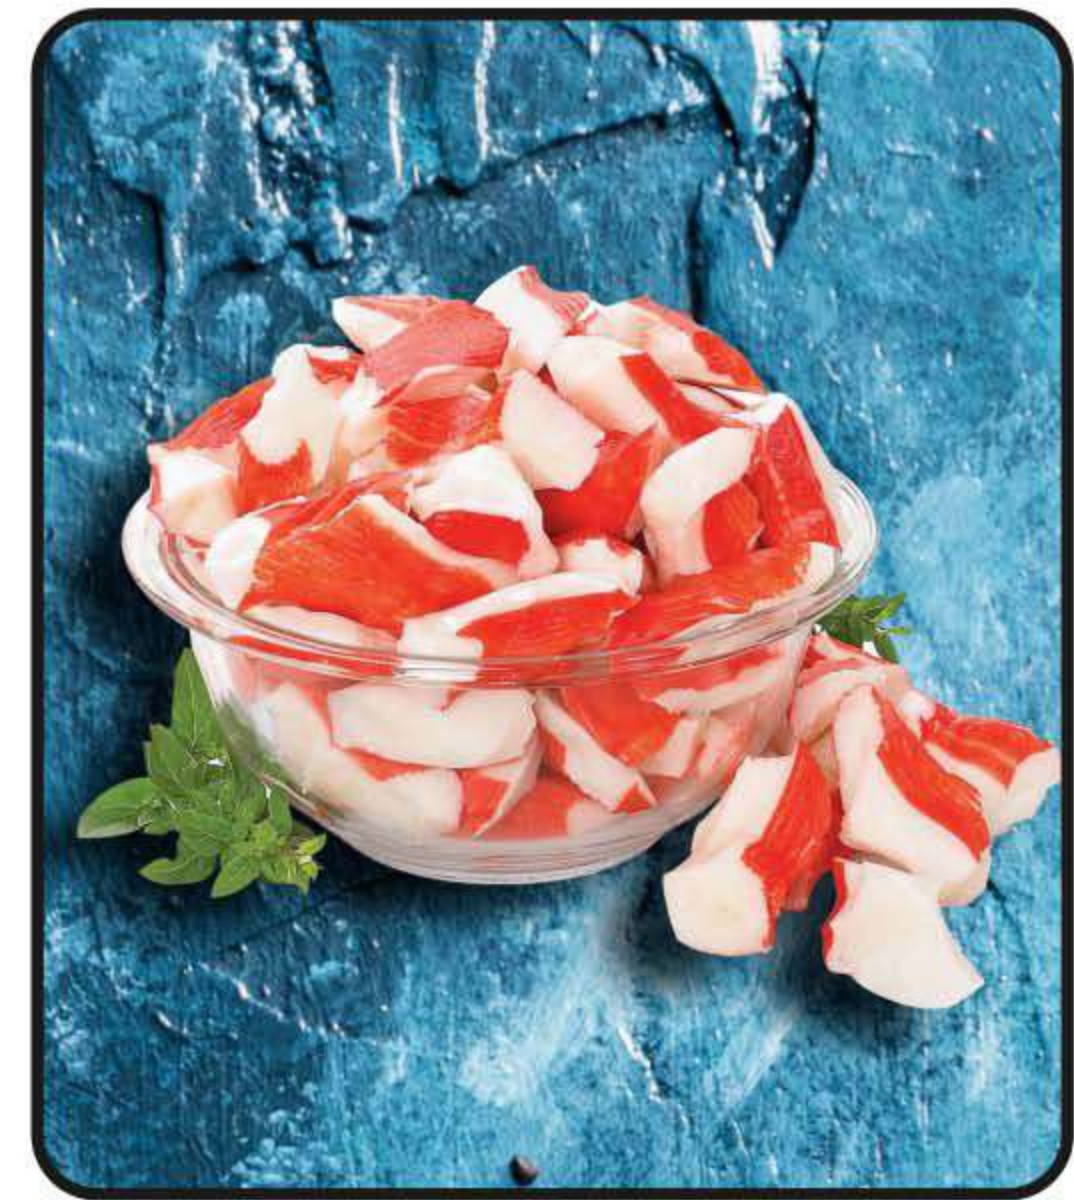

Hispanic Retailers

HISPANIC FLAKES

Vacuum Packed	YES
IQF Packed	NA
Size	1.25" to 1.37"
Weight of Individual pack	1/ 2.5 lbs
Weight of Master Case	20 lbs

HEALTHY SEAFOOD SNACKS (WITH MARINE COLLAGEN & OMEGA 3)

Vacuum Packed	YES (FRESH)
IQF Packed	NA
Length	3.54"
Weight of Individual pack	3.0 oz
Weight of Master Case	11 lbs (with SRP Tray)