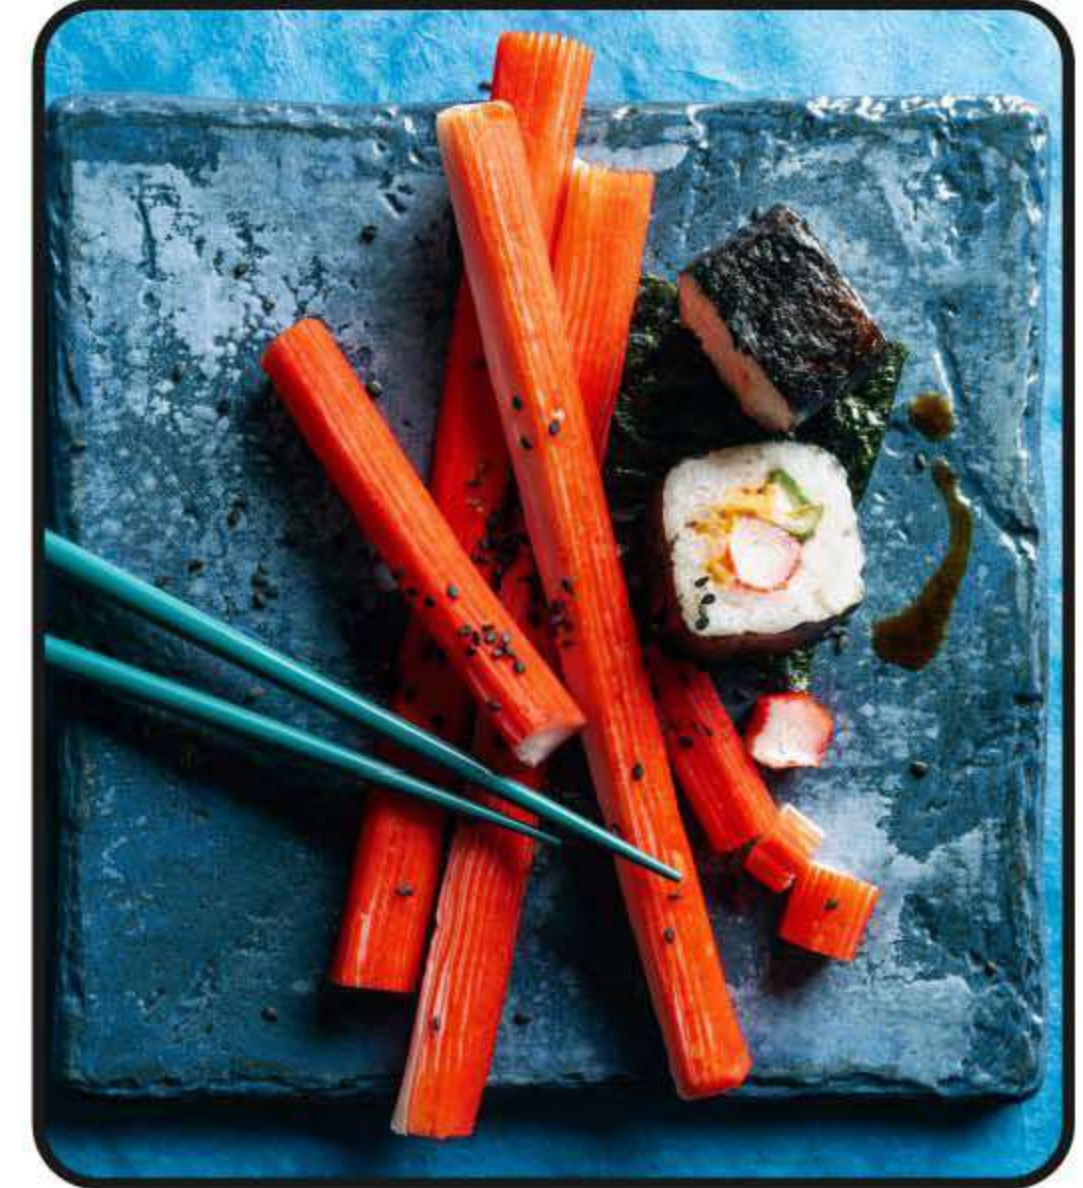

Asian Retail

Chinese/ Other Asian

7" MID RANGE STICKS

Vacuum Packed	YES
IQF Packed	NA
Length	7"
Weight of Individual pack	1.1/ 2.2/ 2.5 lbs
Weight of Master Case	22/ 30 lbs