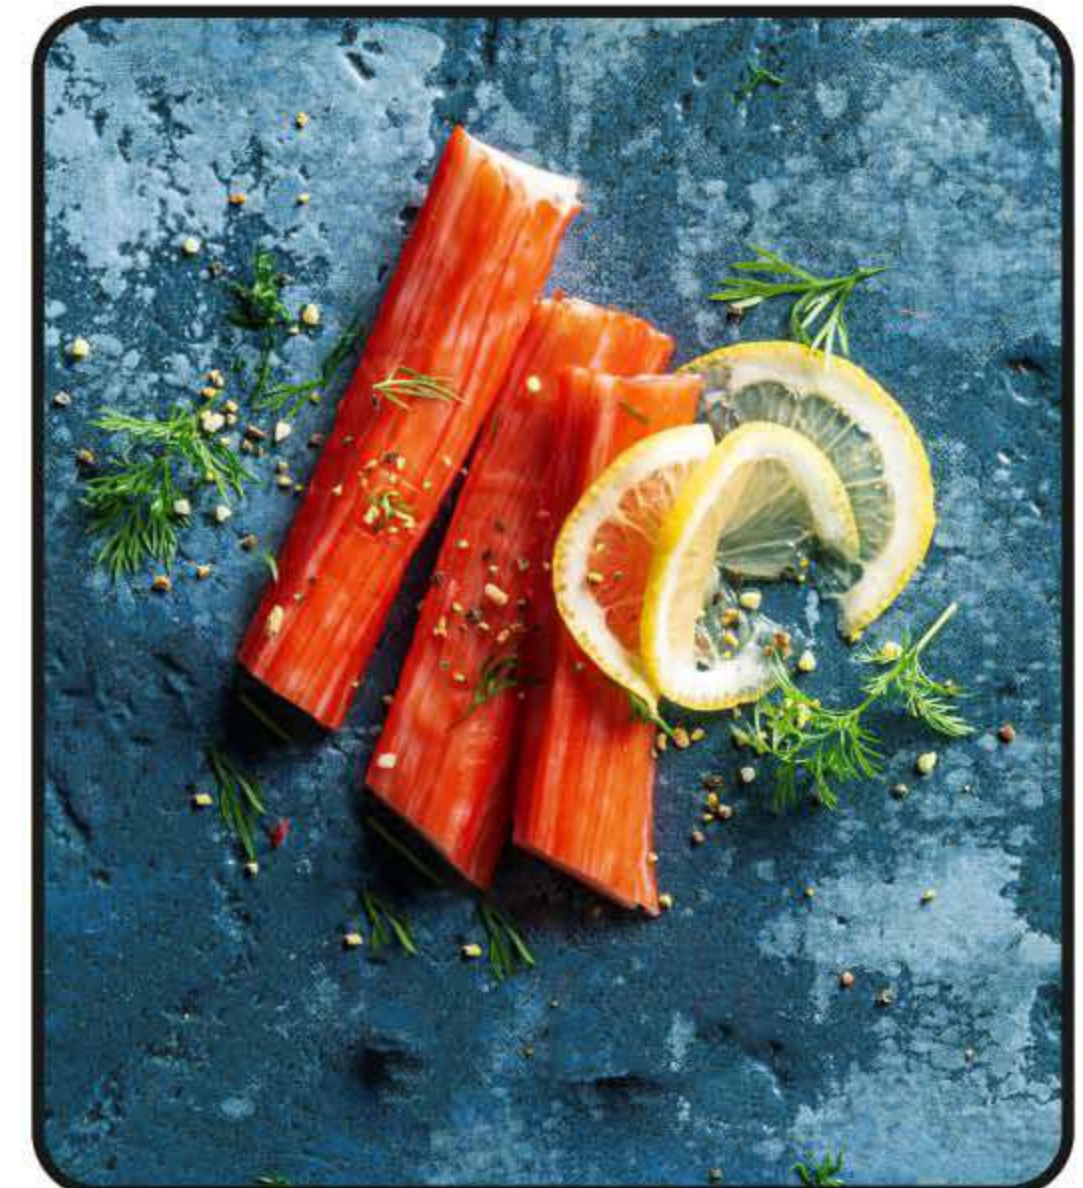

GADRE MARINE EXPORT PVT. LTD.

GADRE USA INC.

One Stop Shop For Surimi

Sushi Kiosk Operators

3.5" SUSHI STICKS

Vacuum Packed	YES
IQF Packed	NA
Length	3.5"
Weight of Individual pack	1/ 1.1/ 2.2 lbs
Weight of Master Case	20/ 22 lbs