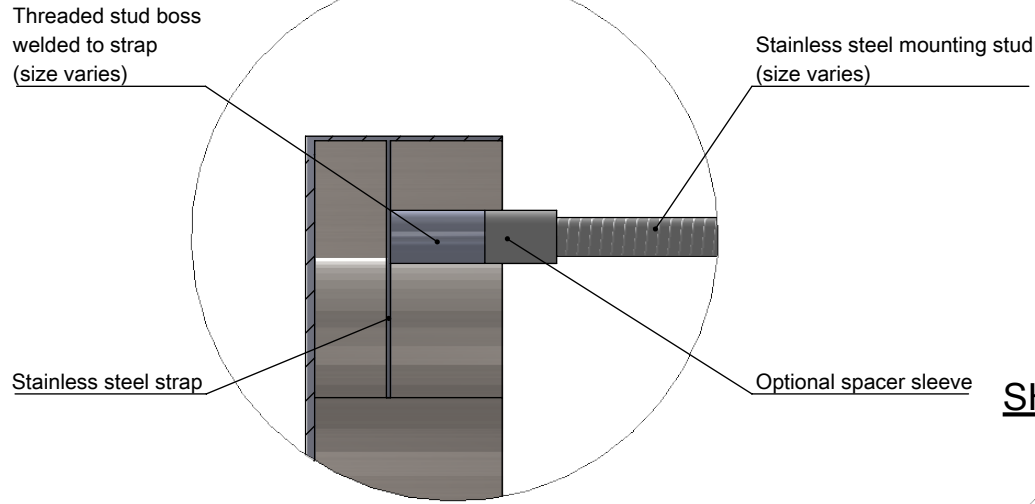

STANDARD STUD MOUNT - ONE OF THREE OPTIONS WILL BE USED

**STRAP MOUNT**

**SHADOW-FREE MOUNT**

**SIDE MOUNT**

TITLE: METAL FACE NO BACK - STUD MOUNT

MATERIAL: STAINLESS STEEL

PRODUCT TYPE: FABRICATED METAL