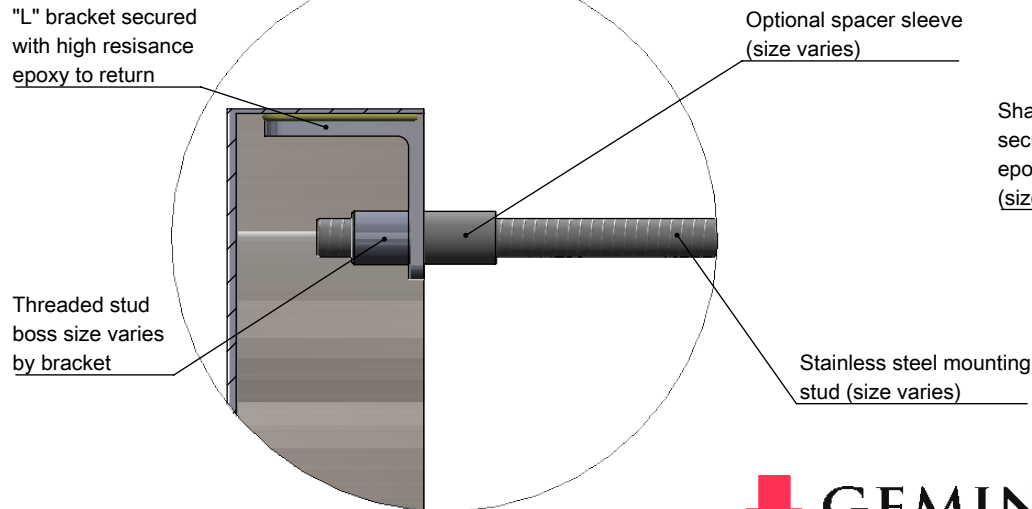

STANDARD STUD MOUNT - ONE OF THREE OPTIONS WILL BE USED

**STRAP MOUNT**

**SHADOW-FREE MOUNT**

**SIDE MOUNT**

TITLE: METAL FACE NO BACK - STUD MOUNT

MATERIAL: STAINLESS STEEL

PRODUCT TYPE: FABRICATED METAL