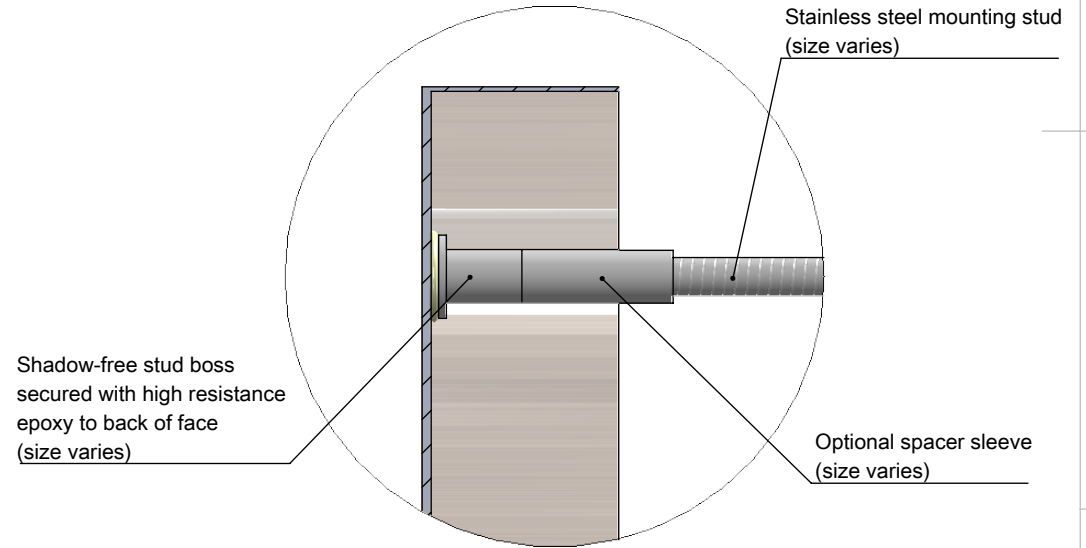

STANDARD STUD MOUNT - ONE OF THREE OPTIONS WILL BE USED

**STRAP MOUNT**

**SHADOW-FREE MOUNT**

**SIDE MOUNT**

TITLE: METAL FACE NO BACK - STUD MOUNT

MATERIAL: STAINLESS STEEL

PRODUCT TYPE: FABRICATED METAL