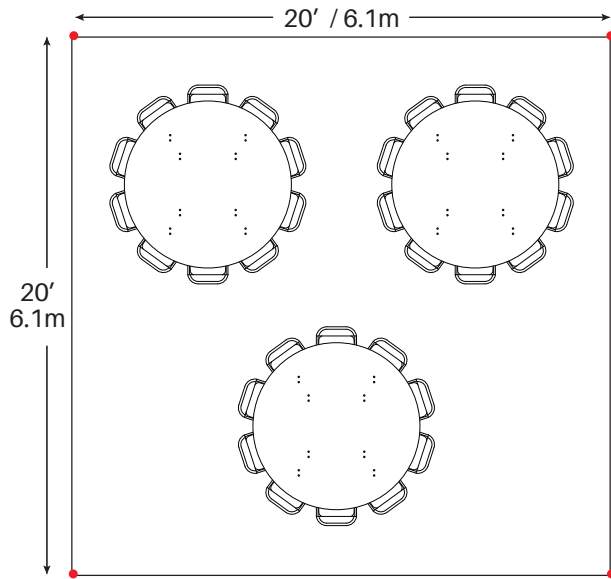

# Event & Party Layout 20' x 20' / 6.1m x 6.1m Frame Tent

**3 - 72" Round Tables  
30 - Chairs**

**4 - 60" Round Tables  
32 - Chairs**

**4 - 8' Banquet Tables  
40 - Chairs**

**6 - 6' Banquet Tables  
36 - Chairs**

**Cathedral Seating - 48 Chairs**

● = Legs  
\*Minimum Seating Layouts\*