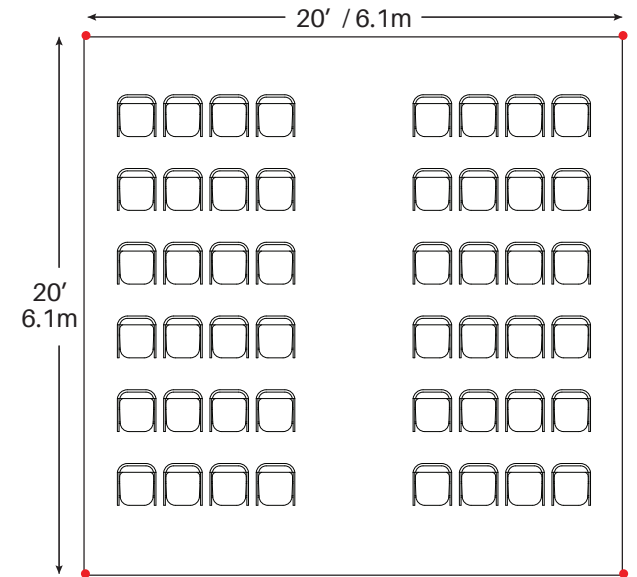

# Event & Party Layout 20' x 20' / 6.1m x 6.1m Frame Tent

**3 - 72" Round Tables  
30 - Chairs**

**4 - 60" Round Tables  
32 - Chairs**

**4 - 8' Banquet Tables  
40 - Chairs**

**6 - 6' Banquet Tables  
36 - Chairs**

**Cathedral Seating - 48 Chairs**

● = Legs  
\*Minimum Seating Layouts\*