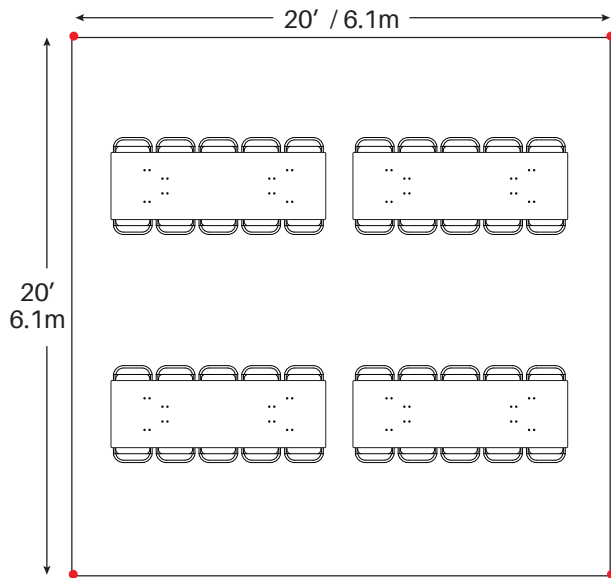

# Event & Party Layout 20' x 20' / 6.1m x 6.1m Frame Tent

**3 - 72" Round Tables  
30 - Chairs**

**4 - 60" Round Tables  
32 - Chairs**

**4 - 8' Banquet Tables  
40 - Chairs**

**6 - 6' Banquet Tables  
36 - Chairs**

**Cathedral Seating - 48 Chairs**

● = Legs  
\*Minimum Seating Layouts\*