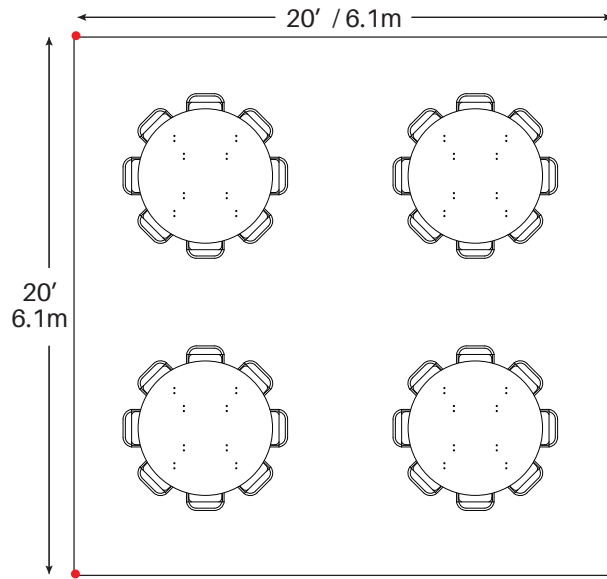

# Event & Party Layout 20' x 20' / 6.1m x 6.1m Frame Tent

**3 - 72" Round Tables  
30 - Chairs**

**4 - 60" Round Tables  
32 - Chairs**

**4 - 8' Banquet Tables  
40 - Chairs**

**6 - 6' Banquet Tables  
36 - Chairs**

**Cathedral Seating - 48 Chairs**

● = Legs  
\*Minimum Seating Layouts\*