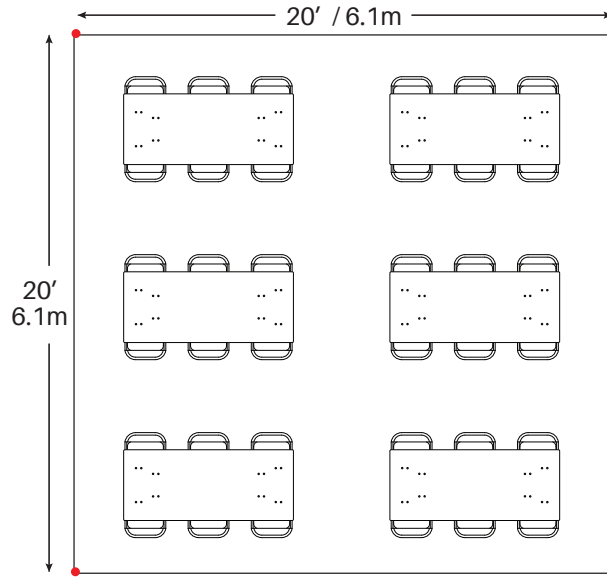

# Event & Party Layout 20' x 20' / 6.1m x 6.1m Frame Tent

**3 - 72" Round Tables  
30 - Chairs**

**4 - 60" Round Tables  
32 - Chairs**

**4 - 8' Banquet Tables  
40 - Chairs**

**6 - 6' Banquet Tables  
36 - Chairs**

**Cathedral Seating - 48 Chairs**

● = Legs  
\*Minimum Seating Layouts\*