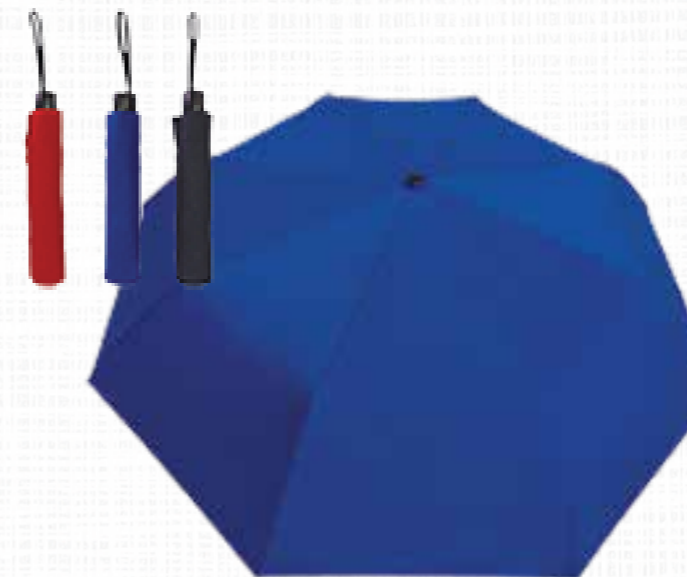

Materials: Dry Fit
Colour: Multi-colour
Size: XS - 3XL

CAP

Model
GC_UMBB
Dimension
5.3(D) x 30.8cm(H)
Material
Plastic + Silver Coated
Color
Black●/White○/Orange●/Blue●/Red●

Model
GO_21M3FT
Dimension
21in
Material
Nylon Taffeta T190
Color
Red●/Orange●/Green●/Blue●/White○/Black●