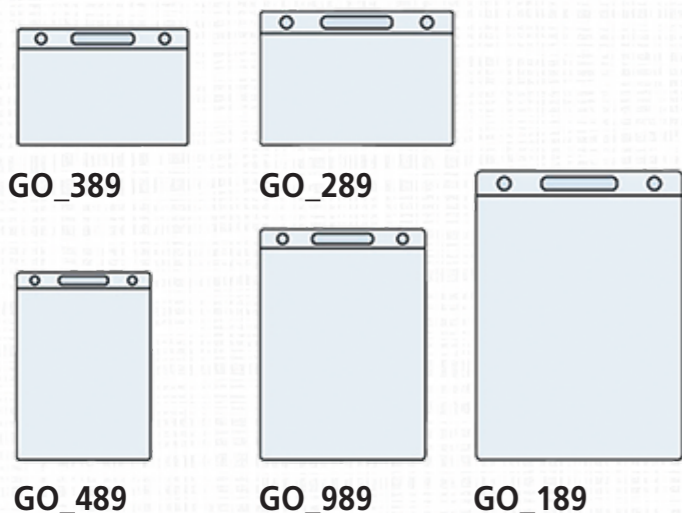

Model
SOFT PVC HOLDER
Material
Transparent PVC
GO_189: 10(W) x 14cm(H)
GO_989: 8(W) x 10cm(H)
GO_489: 6.5(W) x 9.3cm(H)
GO_389: 9.5(W) x 6.5cm(H)
GO_289: 10.8(W) x 7.5cm(H)