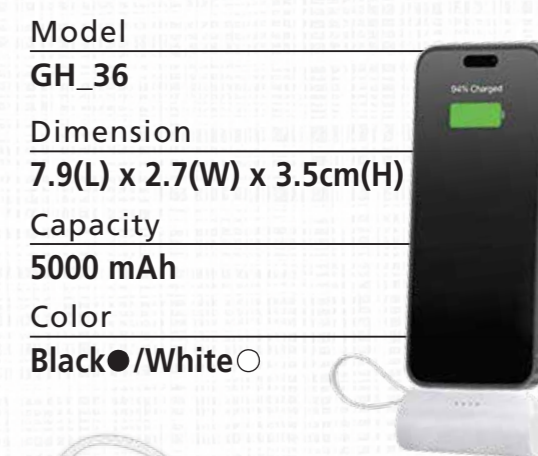

Model
GH_36

Dimension
7.9(L) x 2.7(W) x 3.5cm(H)

Capacity
5000 mAh

Color
Black●/White○