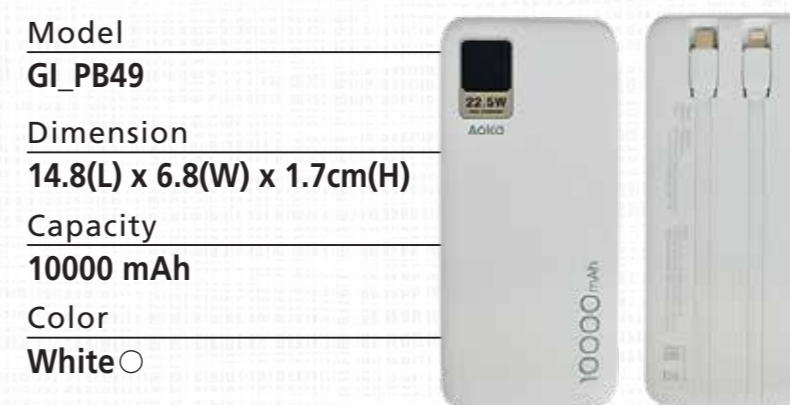

KODAK SD Card

High Speed Transmission

Read speed up to 450MB/s
Write speed up to 420MB/s

KODAK micro SD Card

- High Quality Chip
- Durable and Reliable

Model	SDHC UHS-I U3 V30 A1
Speed Class	U1, C10
Dimension	32 x 24 x 2.1mm
Capacity	16GB/32GB/64GB/ 128GB/256GB

Model	microSDHC UHS-I U3 V30 A1
Interface	U3, V30, A1
Dimension	15 x 11 x 1mm
Capacity	32GB/64GB/128GB/ 256GB/512GB

NEW

Model
ESWL06

Interface
Type C

Dimension
100 x 100 x 10mm

Input
5V/2A, 9V/2A, 12V/2A

Output
5W/7.5W/10W/15W(Max)

Model
ESWL04

Interface
Type C

Dimension
100 x 100 x 10mm

Input
5V/2A, 9V/2A, 12V/2A

Output
5W/7.5W/10W/15W(Max)

NEW

Intelligent LED Indicator Light

Convenient for your life

Color
Black●

Model
GH_36

Dimension
7.9(L) x 2.7(W) x 3.5cm(H)

Capacity
5000 mAh

Color
Black●/White○

Model
GI_PB49

Dimension
14.8(L) x 6.8(W) x 1.7cm(H)

Capacity
10000 mAh