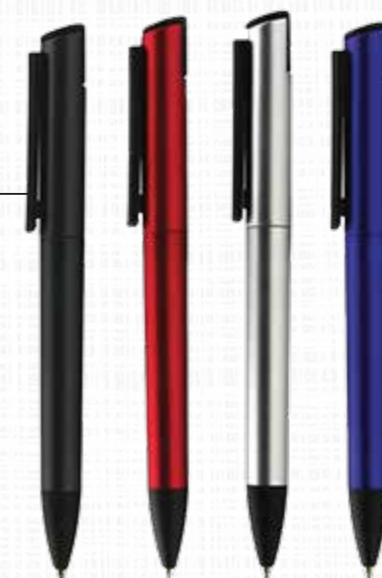

Model
GH_6305