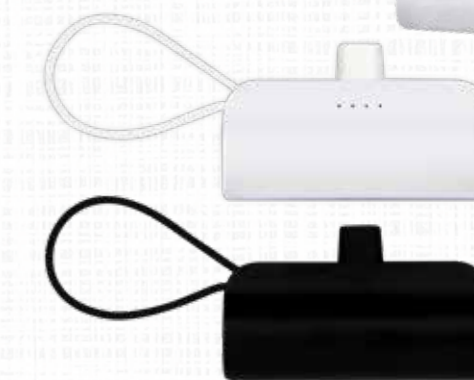

Model
PN 857

Dimension
14.25(L) x 6.8(W) x 2.05cm(H)

Capacity
10000 mAh

Color
Black●/White○

Model
PN 851

Dimension
14.25(L) x 6.8(W) x 2.05cm(H)

Capacity
10000 mAh

Color
Black●/White○

Model
PN950

Dimension
10.75(L) x 7(W) x 2.36cm(H)

Capacity
10000 mAh

Color
Black Green●/Black Red●/White○

Model
GH_56

Dimension
140(L) x 16(W) x 68(H)

Capacity
10000 mAh

Color
Black●/Grey●

Model
PN939

Dimension
16(L) x 7.8(W) x 2.2cm(H)

Capacity
20000 mAh

Color
Black●/White○

Model
GI_PB27

Dimension
14.8(L) x 6.8(W) x 1.7cm(H)

Capacity
10000 mAh

Color
Black●

Model
GH_36

Dimension
7.9(L) x 2.7(W) x 3.5cm(H)

Capacity
5000 mAh

Color
Black●/White○

Model
GI_PB49

Dimension
14.8(L) x 6.8(W) x 1.7cm(H)

Capacity
10000 mAh

Color
White○

Model
PN931

Dimension
14.25(L) x 6.8(W) x 1.5cm(H)

Capacity
10000 mAh

Color
Black●/White○

Model
PN973

Dimension
13.9(L) x 6.8(W) x 1.5cm(H)

Capacity
10000 mAh

Color
Black●/White○