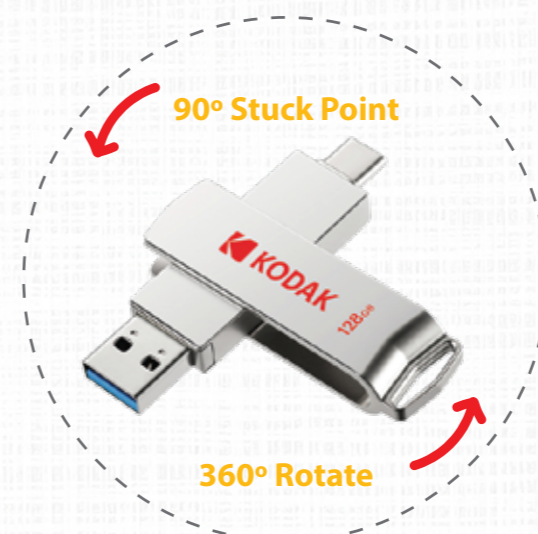

Read/Write
Up to 2500MB/s/1800MB/s

Dimension
80 x 22 x 3.6mm

Capacity
256GB/512GB/1TB/2TB

Kodak Portable SSD

USB 3.2 + Type-C

Plug & Play

High Speed

Read speed up to 450MB/s
Write speed up to 420MB/s