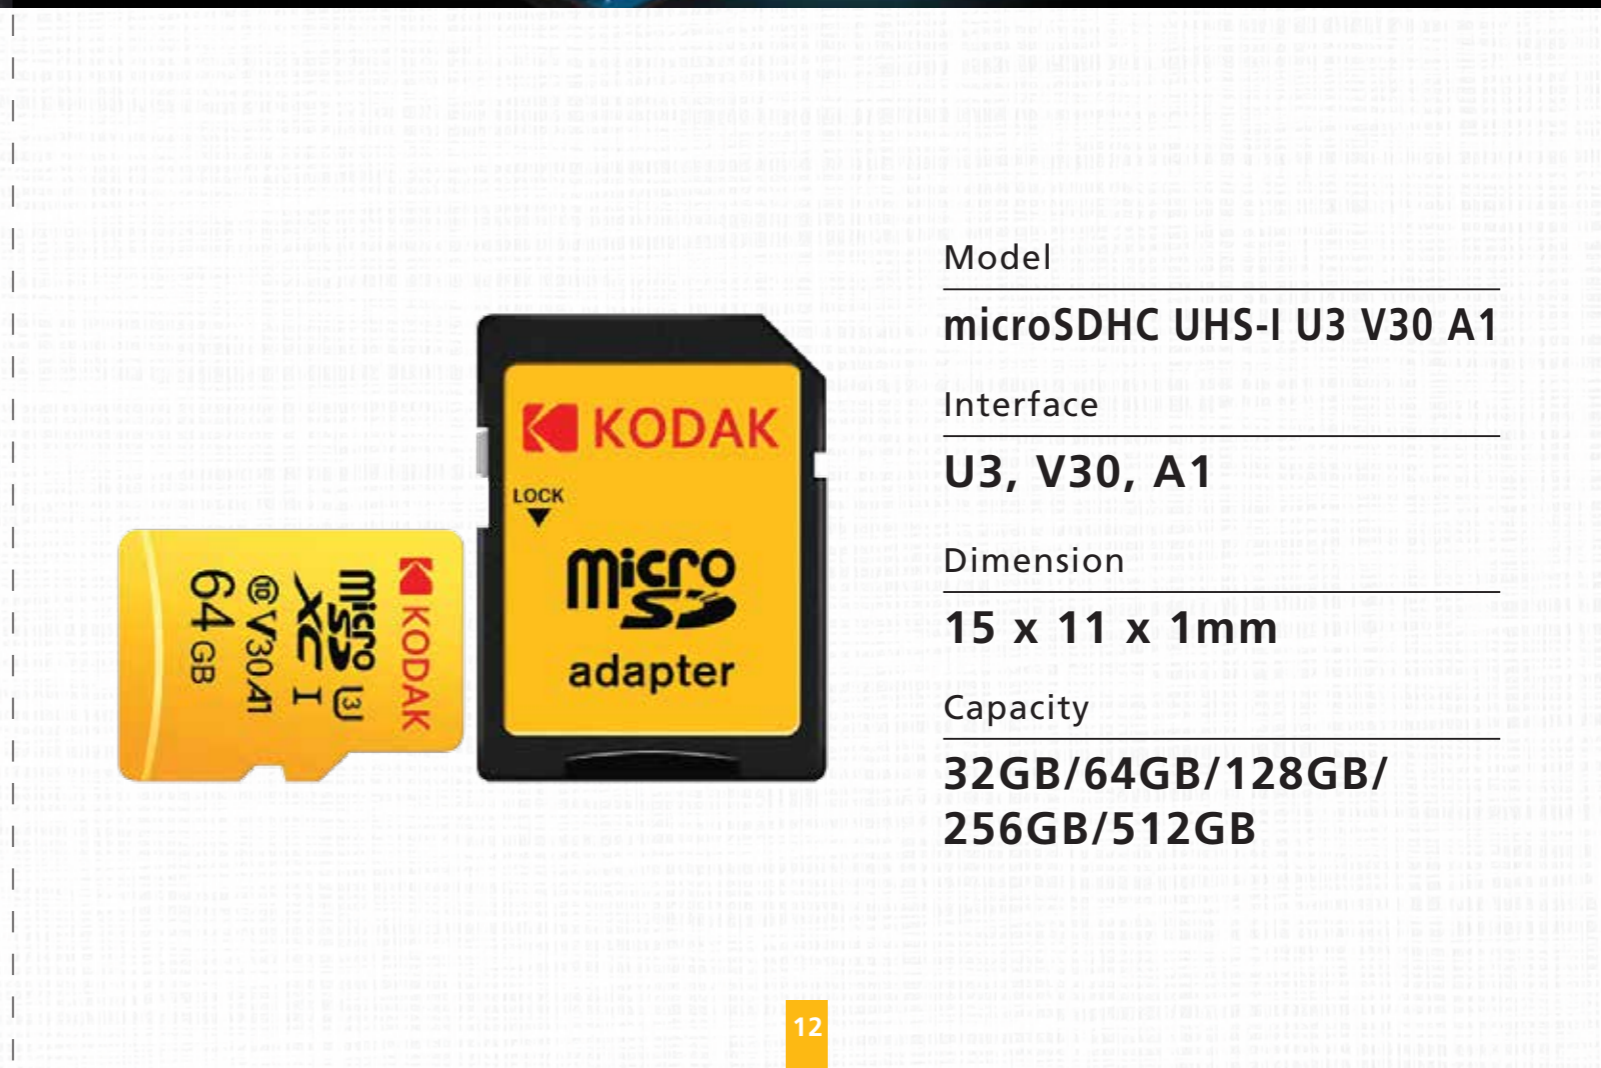

KODAK SD Card

High Speed Transmission

Read speed up to 450MB/s
Write speed up to 420MB/s

KODAK micro SD Card

- High Quality Chip
- Durable and Reliable

Model	SDHC UHS-I U3 V30 A1
Speed Class	U1, C10
Dimension	32 x 24 x 2.1mm
Capacity	16GB/32GB/64GB/ 128GB/256GB

Model	microSDHC UHS-I U3 V30 A1
Interface	U3, V30, A1
Dimension	15 x 11 x 1mm
Capacity	32GB/64GB/128GB/ 256GB/512GB

NEW

Model
ESWL06

Interface
Type C

Dimension
100 x 100 x 10mm

Input
5V/2A, 9V/2A, 12V/2A

Output
5W/7.5W/10W/15W(Max)

Model
ESWL04

Interface
Type C

Dimension
100 x 100 x 10mm

Input
5V/2A, 9V/2A, 12V/2A

Output
5W/7.5W/10W/15W(Max)

NEW

Intelligent LED Indicator Light

Convenient for your life