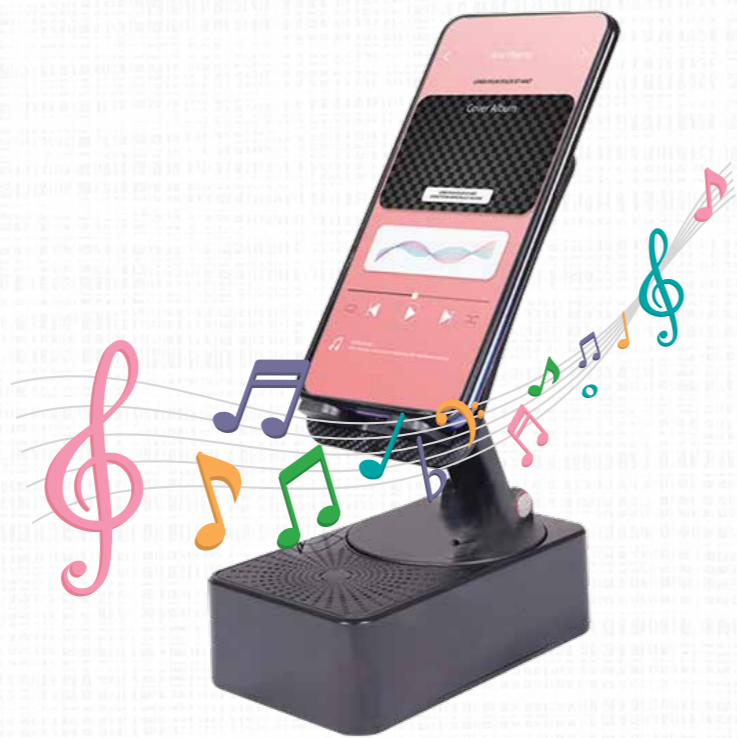

Size
5.5(H) x 12(L) x 7.3cm(W)

Material
ABS

Color
Black●

3 in 1
Phone Holder, Powerbank,
Bluetooth Speaker

Multipurpose Holder

Model
GD_C7363

Size
2(H) x 8(L) x 6cm(W)

Material
Wood