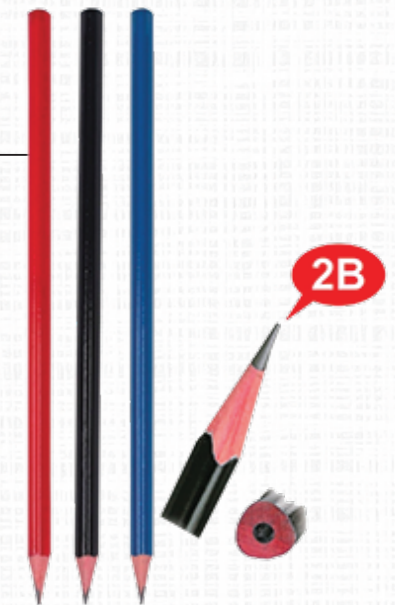

Model
GD_7952