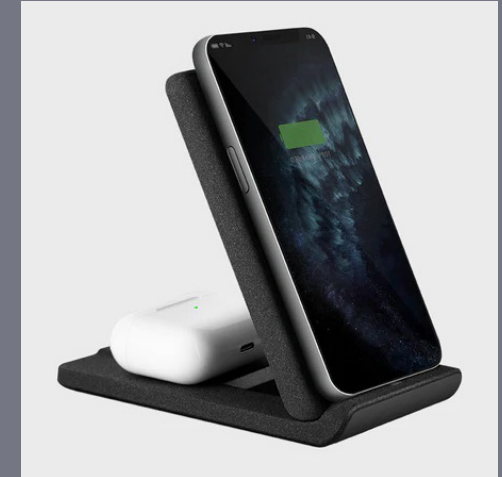

BLUETOOTH KEYBOARD

TECHNOLOGY AND GADGETS

3 IN 1 CHARGING STATION

MAGSAFE WIRELESS CHARGER

2 IN 1 WIRELESS CHARGER

PHONE STAND

SMART CABLE ORGANISER (USB-A TO LIGHTNING)

POWERBANK