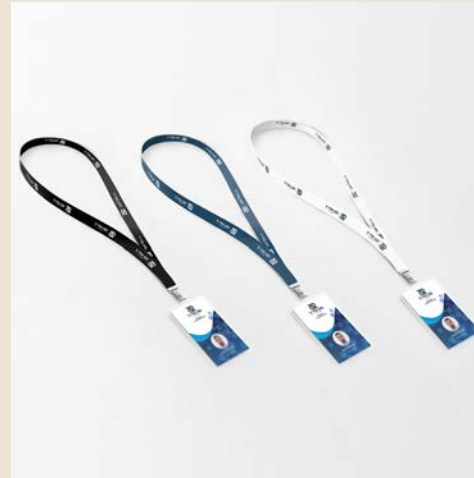

VINTAGE STYLE CALENDAR

CUSTOMIZE YOUR OWN BRANDING

STATIONERY

CARD HOLDER

STATIONERY

WAX SEAL SET

LANDYARD

DESKTOP ORGANIZER SET