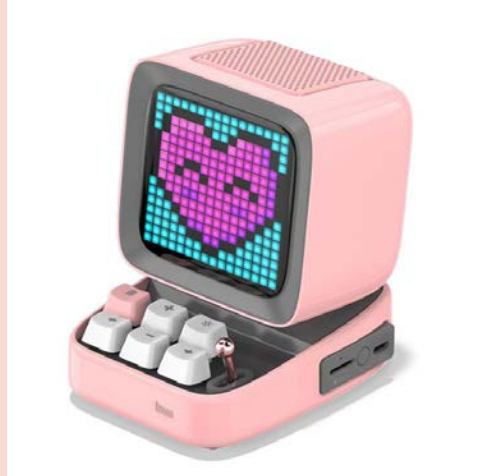

SILBERPFEIL KEYHOLDER

HELICOPTER

TECHNOLOGY AND GADGETS

WIRELESS MOUSE PAD & DESK ORGANIZER

PORTABLE SPEAKER

WIRELESS SPEAKER WITH CLOCK

LAMP

WIRELESS CHARGER

BLUETOOTH KEYBOARD

TECHNOLOGY AND GADGETS

3 IN 1 CHARGING STATION

MAGSAFE WIRELESS CHARGER

2 IN 1 WIRELESS CHARGER

PHONE STAND

SMART CABLE ORGANISER (USB-A TO LIGHTNING)

POWERBANK