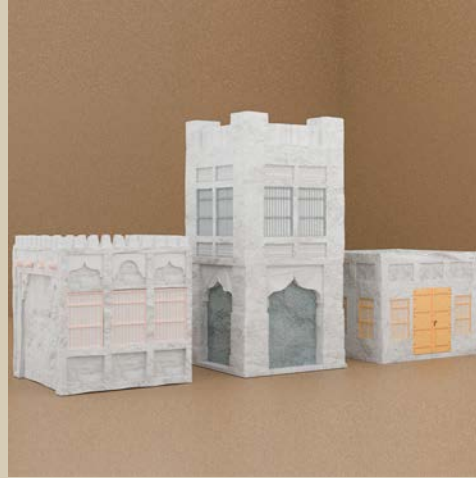

MASK

STICKER

DESERT ROSE GLOB

DESERT GLOB

QATAR SKYLINE CRYSTAL

3D NOTEPAD

QATAR NATIONAL DAY

MABKHAR