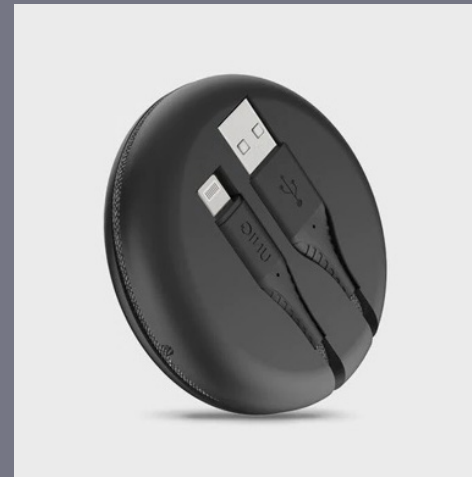

BLUETOOTH KEYBOARD

TECHNOLOGY AND GADGETS

3 IN 1 CHARGING STATION

MAGSAFE WIRELESS CHARGER

2 IN 1 WIRELESS CHARGER

PHONE STAND

SMART CABLE ORGANISER (USB-A TO LIGHTNING)

POWERBANK

TECHNOLOGY AND GADGETS

LYFE PLANTER

FLYTE BULB

BRACELET DATA CABLE

Fast charging

Do not hurt the phone

Size : About 22CM
Weight : 10 Grams

DRINKWARE