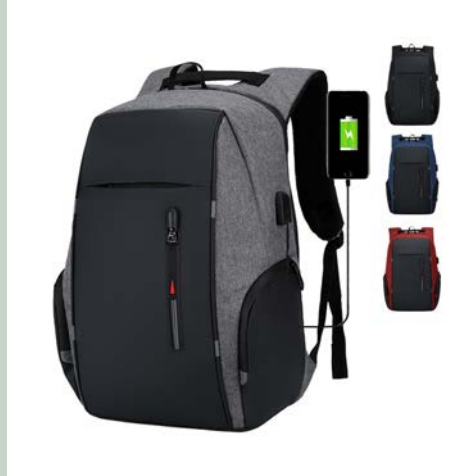

FLASH DRIVE

CUSTOMIZE YOUR OWN BRANDING

STATIONERY

BACKPACK

BACKPACK

CANYON STRING BAG

LAPTOP BAG

WASH BAG