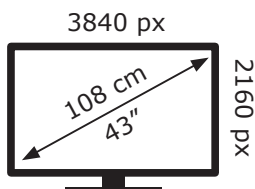

ENERGY

GRUNDIG

TOKYO 43 GHU 7900 C AN5T00

55 kWh/1000h

ABCDEF**G**

58 kWh/1000h

2019/2013