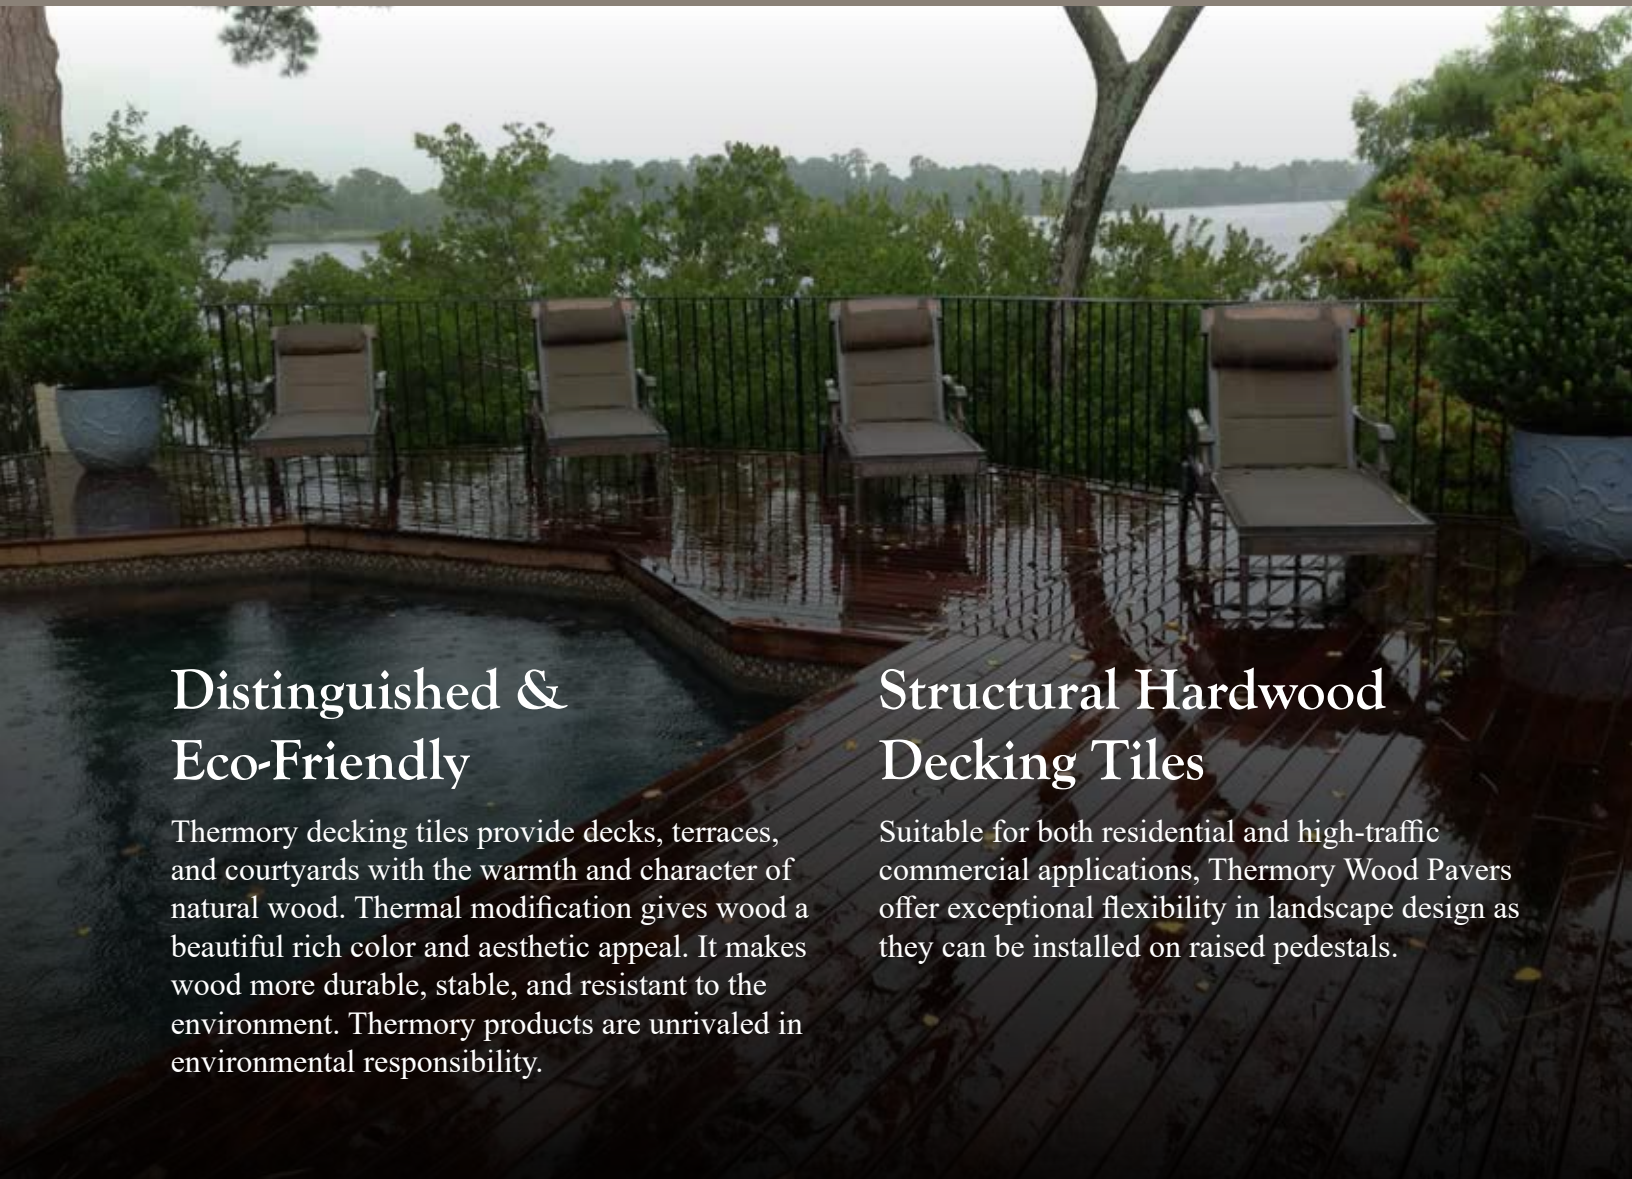

### Distinguished & Eco-Friendly

Thermory decking tiles provide decks, terraces, and courtyards with the warmth and character of natural wood. Thermal modification gives wood a beautiful rich color and aesthetic appeal. It makes wood more durable, stable, and resistant to the environment. Thermory products are unrivaled in environmental responsibility.