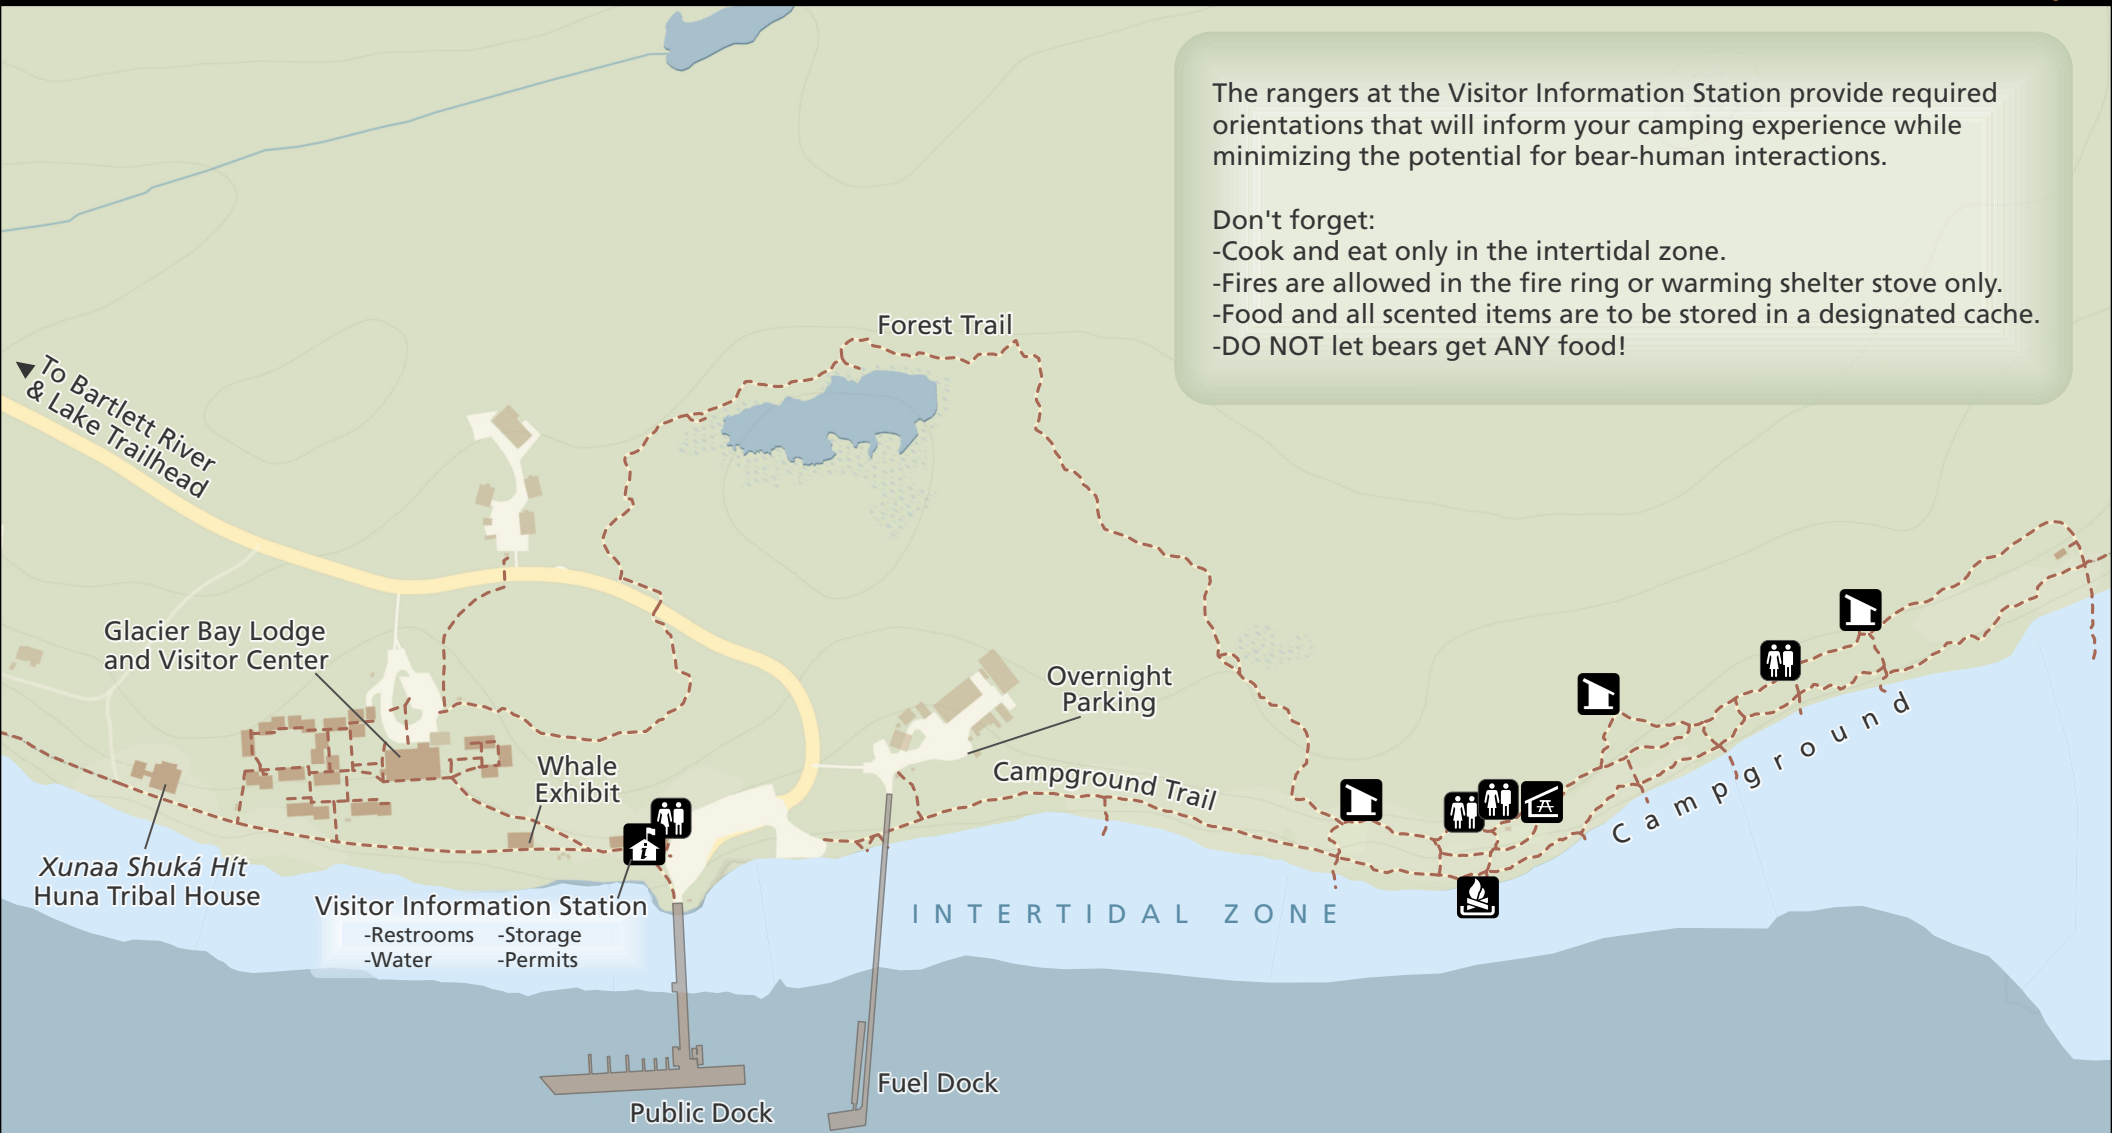

Bartlett Cove Campground Area

The rangers at the Visitor Information Station provide required orientations that will inform your camping experience while minimizing the potential for bear-human interactions.

Don't forget:

- Cook and eat only in the intertidal zone.
- Fires are allowed in the fire ring or warming shelter stove only.
- Food and all scented items are to be stored in a designated cache.
- DO NOT let bears get ANY food!

- Visitor Information Station
- Restrooms
 - Storage
 - Water
 - Permits

INTERTIDAL ZONE

Legend

	Food Cache		VIS
	Restrooms		Trails
	Warming Shelter		
	Fire Ring		