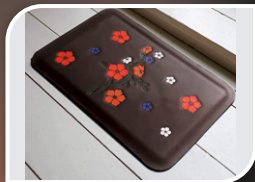

Anti-Fatigue Mat

Anti-fatigue mats are made from materials that offer cushioning and shock absorption. They are designed to reduce the pressure on the feet and lower limbs, which can help prevent fatigue and discomfort. By encouraging subtle movements of the leg muscles, anti-fatigue mats promote better blood circulation.