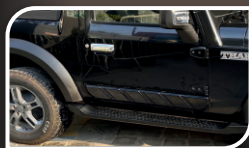

Side Cladding

Enhance the efficiency and performance of your vehicle with a Sports Kit. Also customize your car and upgrade the dynamics of the automobile design as required. Give a stylish look to the vehicle.