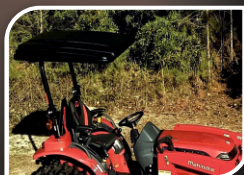

## Tractor Canopy

Tractor canopy is to provide shade to the tractor operator, protecting them from direct sunlight. This can help prevent sunburn and heat-related illnesses during long hours of work in the field. Canopies often have UV-resistant coatings, which not only protect the operator from the sun but also help prevent fading and damage to the tractor's interior components.