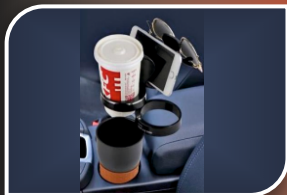

Multi Cup Holder

Multi-cup holders can accommodate various types of beverage containers, including cups, coffee mugs, water bottles, cans, and more. Some holders have adjustable or removable dividers to accommodate different sizes of containers.