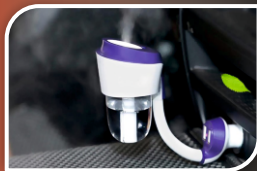

Dual USB Port Car Humidifier

Car humidifiers can help create a more comfortable environment inside your vehicle, particularly in situations where the air is excessively dry. They can be especially beneficial during long drives or in regions with low humidity.