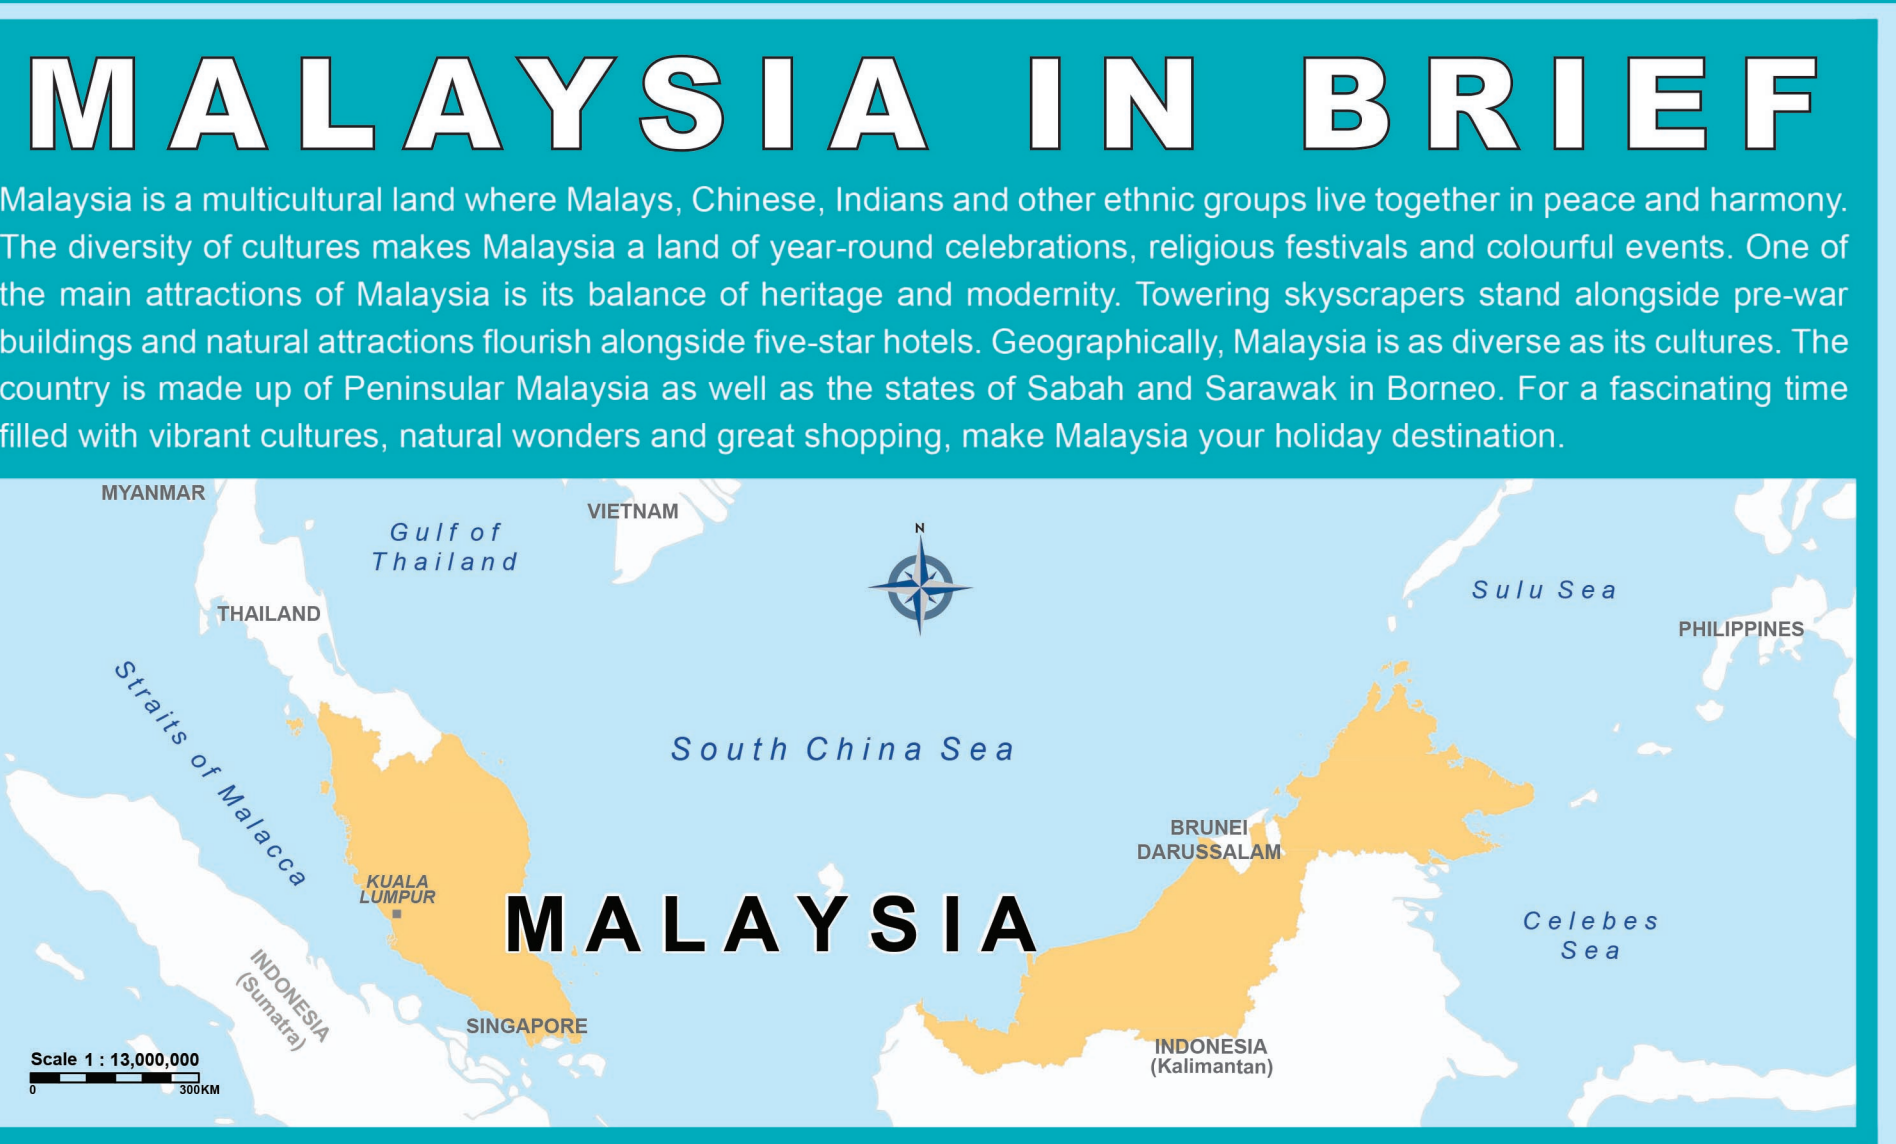

Legend

[Symbol]	International Border	[Symbol]	Cave
[Symbol]	State Border	[Symbol]	Lake
[Symbol]	Division Border	[Symbol]	Island
[Symbol]	Expressway	[Symbol]	Village
[Symbol]	Major Road	[Symbol]	Jetty
[Symbol]	Railway	[Symbol]	International Airport
[Symbol]	River	[Symbol]	Domestic Airport
[Symbol]	National Park	[Symbol]	Short Take-Off and Landing (STOL)
[Symbol]	State Capital	[Symbol]	Port
[Symbol]	Major Town	[Symbol]	Golf Course
[Symbol]	Town	[Symbol]	Place of Interest
[Symbol]	Place of Interest	[Symbol]	Shopping
[Symbol]	Mountain	[Symbol]	Light House
[Symbol]	Forest	[Symbol]	Dive Site
[Symbol]	Beach	[Symbol]	Waterfall
[Symbol]		[Symbol]	Hot Spring