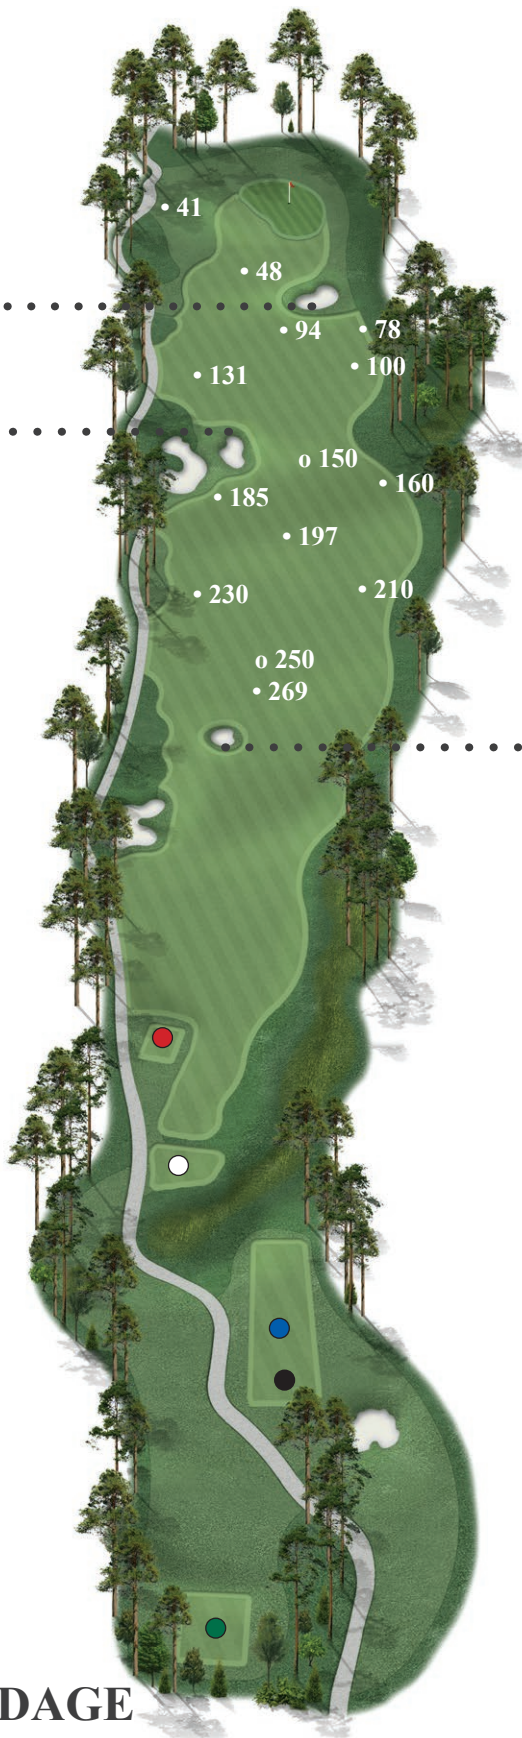

MAGNOLIA GREEN™ GOLF CLUB

CARRY
FROM 250
MARKER
108

LAY-UP
FROM 250
MARKER
184

LAY-UP

- 306
- 242
- 223
- 181
- 136

HOLE YARDAGE

● 600 ● 536 ● 517 ○ 475 ● 430

GREEN
DEPTH = 40

MAGNOLIA GREEN GOLF CLUB

HOLE #7 - PAR 5