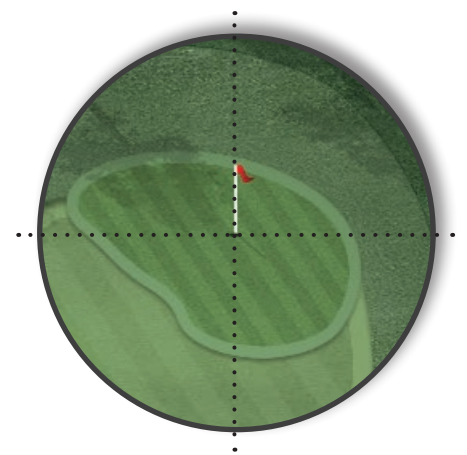

MAGNOLIA GREEN™ GOLF CLUB

CARRY
FROM 250
MARKER
108

LAY-UP
FROM 250
MARKER
184

LAY-UP

- 306
- 242
- 223
- 181
- 136

HOLE YARDAGE

● 600 ● 536 ● 517 ○ 475 ● 430

GREEN
DEPTH = 40

MAGNOLIA GREEN GOLF CLUB

HOLE #7 - PAR 5