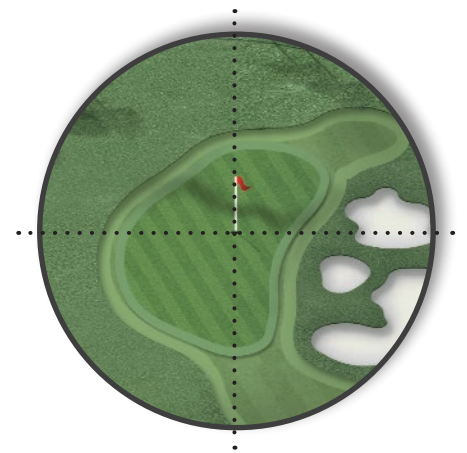

MAGNOLIA GREEN™
G•O•L•F C•L•U•B

CARRY

FROM 250
MARKER
190

LAY-UP

FROM 250
MARKER
136

GREEN
DEPTH = 28

HOLE YARDAGE

● 574 ● 555 ● 547 ○ 496 ● 406

MAGNOLIA GREEN GOLF CLUB

HOLE #13 - PAR 5