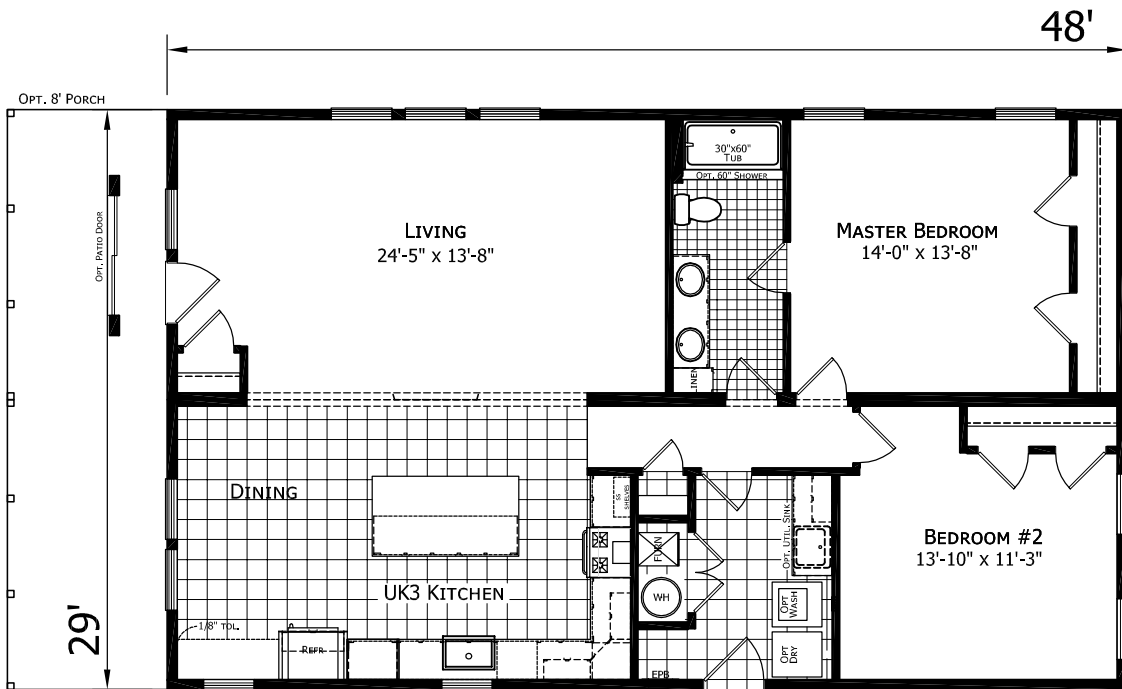

# Mahoney

Champion Central Great Plains Cabin Series

1,392 SQ. FT. (Approximate) 2 Bedroom, 1 Bath

**CHAMPION®**  
RETAIL CENTER

Last Updated: 7-26-23

**CHAMPION RETAIL CENTER**  
3200 Enterprise Ave.  
York, NE 68467