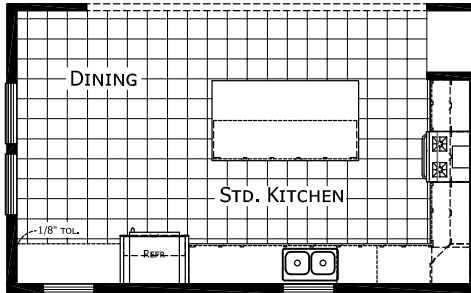

# Mahoney

Champion Central Great Plains Cabin Series

1,392 SQ. FT. (Approximate) 2 Bedroom, 1 Bath

**CHAMPION®**  
RETAIL CENTER

Last Updated: 7-26-23

**CHAMPION RETAIL CENTER**  
3200 Enterprise Ave.  
York, NE 68467