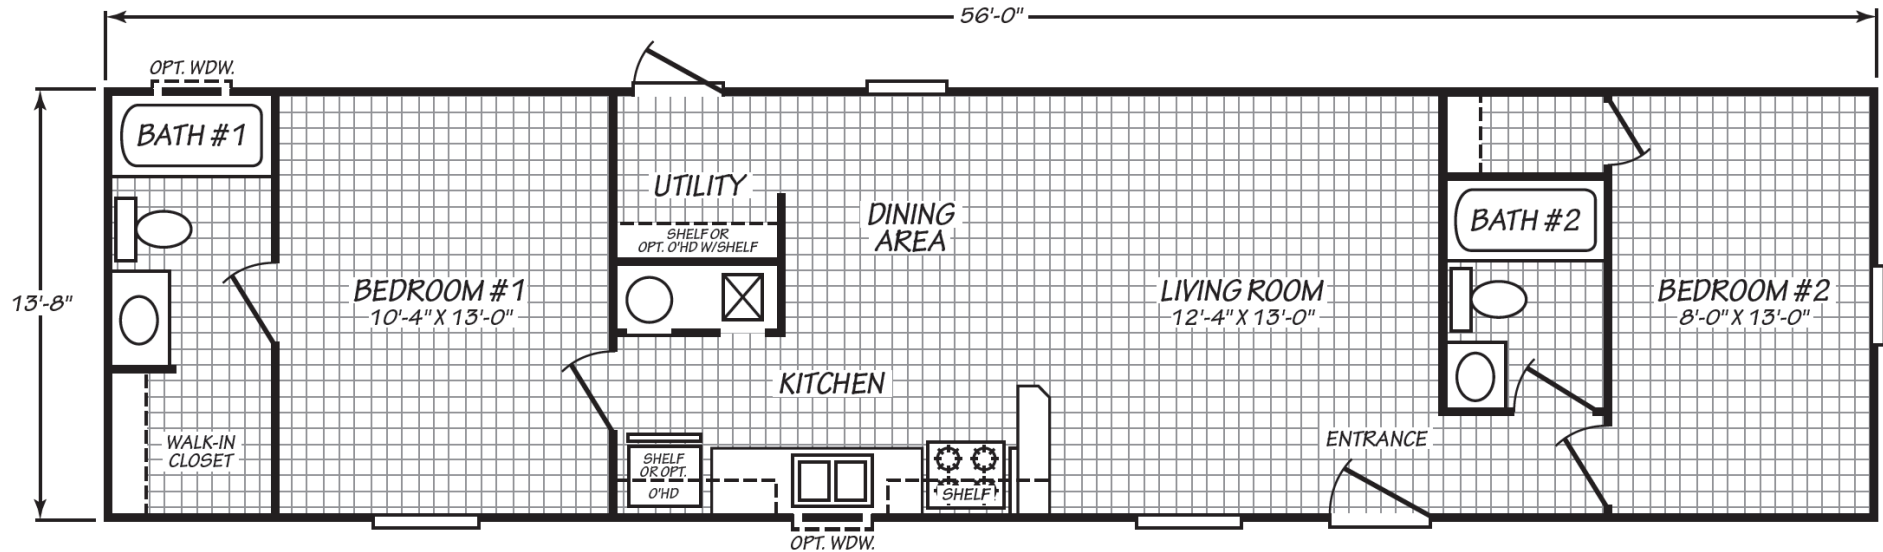

# Martensville

Blue Ridge Series

765 SQ. FT. (Approximate) 2 Bedroom, 2 Bath

Last Updated: 4-10-23

**FACTORY SELECT HOMES**  
 1480 Northside Drive  
 Statesville, NC 28625

**FactorySelectHomeCenter.com | 1-800-965-6842**