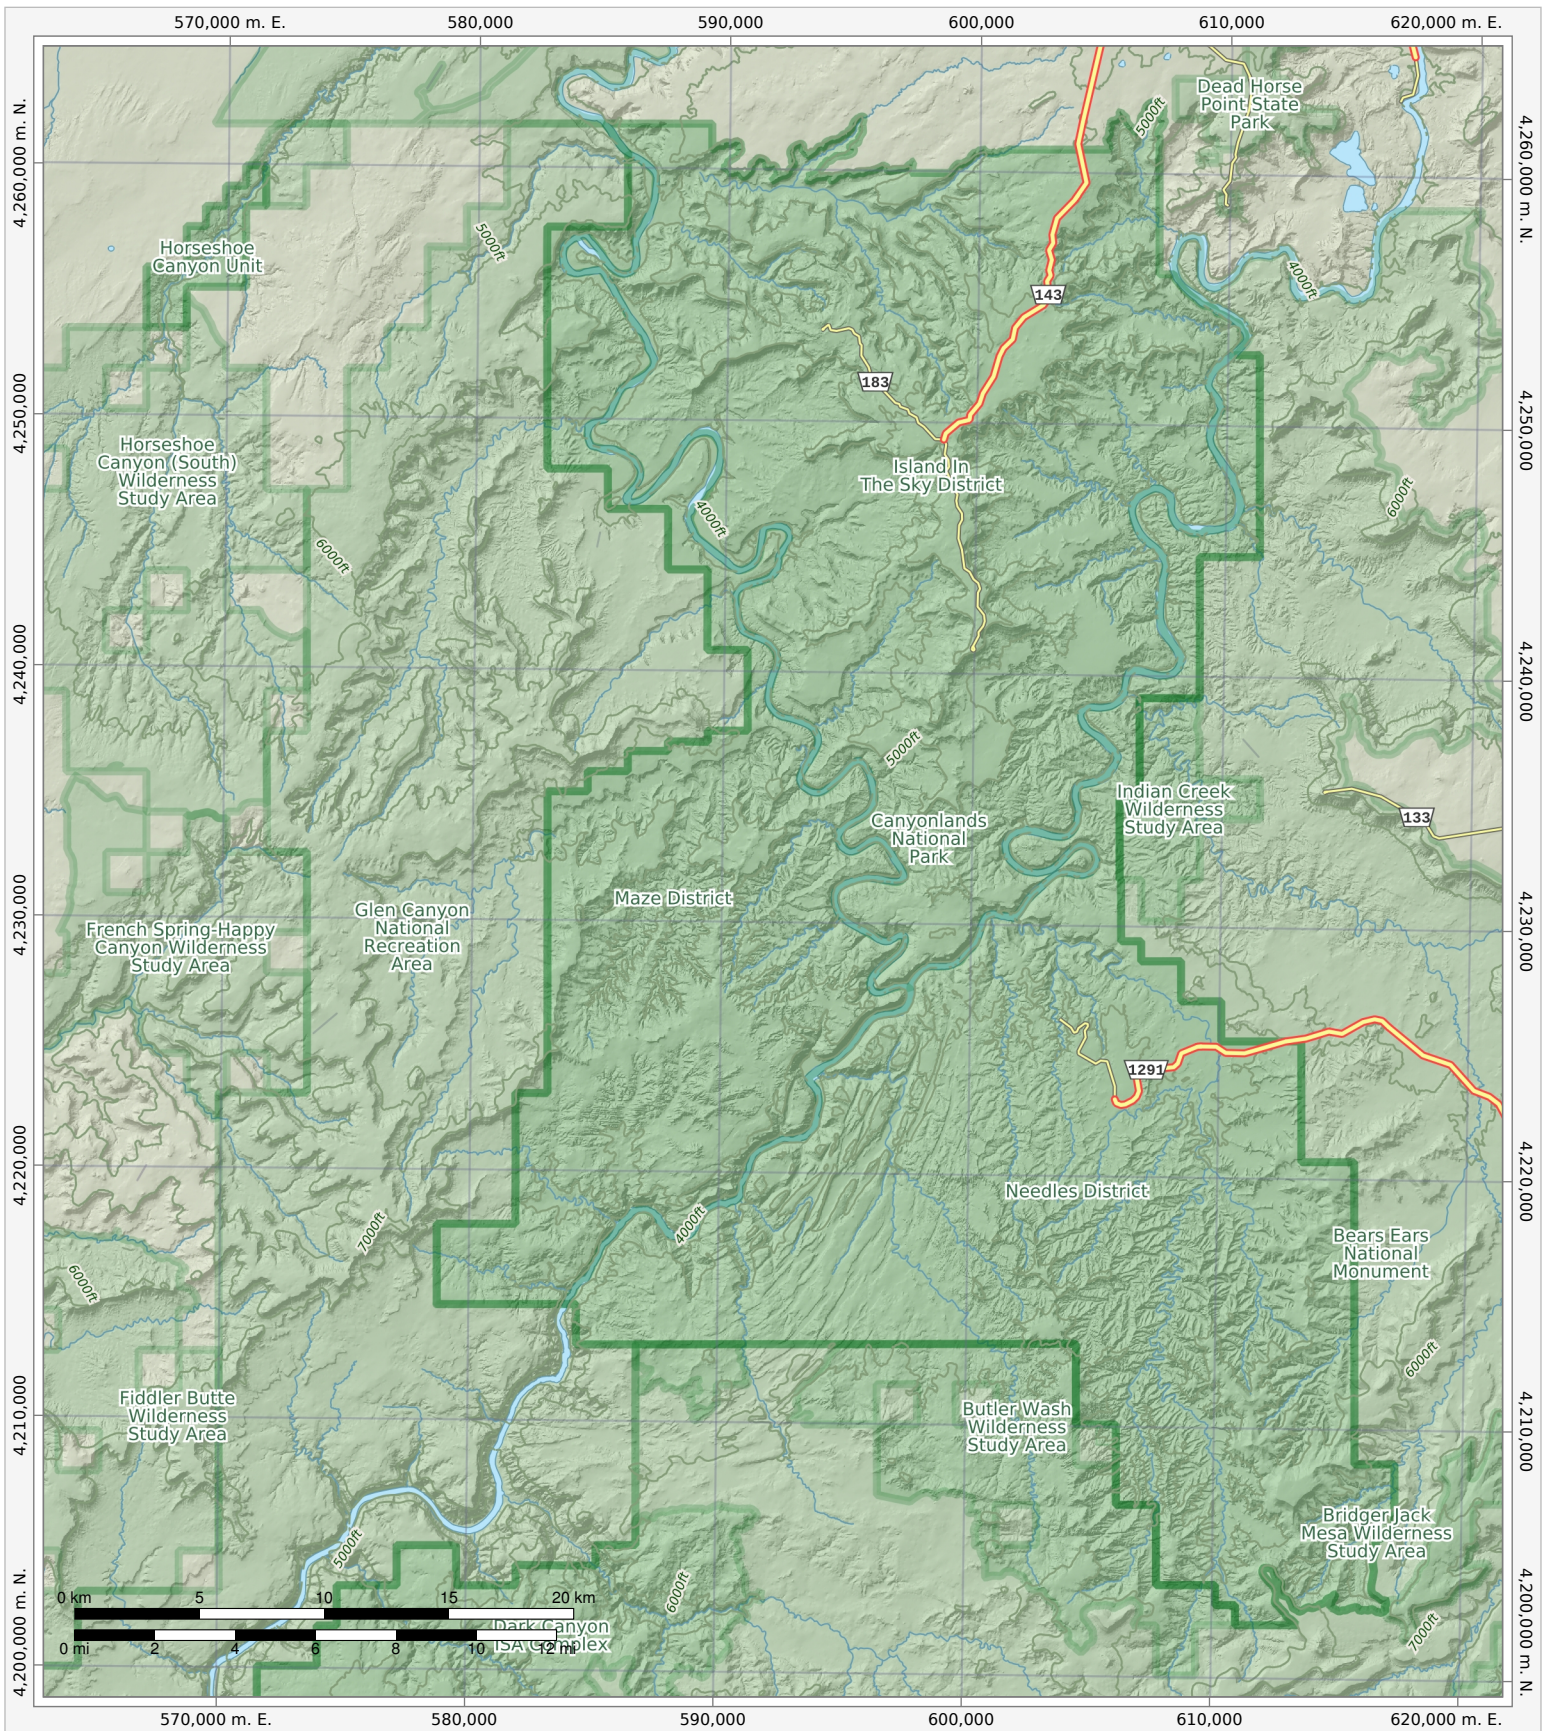

Canyonlands National Park

Bottom Left: 110°16'57"W 37°56'3"N Top Right: 109°36'52"W 38°31'41"N
Ground Scale 1:305,000
UTM Grid (WGS84) Zone 12 North

Date of Production: May 2nd, 2023

© 2022 MapSherpa. All rights reserved.
Use of this map and its contents are governed by the MapSherpa
Terms and Conditions available at www.mapsherpa.com/terms
This map is not to be used for marine or air navigation.

Full data attribution: www.mapsherpa.com/data/terrain/terrain2022
Map Data: © OpenStreetMap contributors, NRCAN, GeoBase, National Atlas of the United States,
National Wetlands Inventory, U.S. Census Bureau, USGS, EROS Center, North American Atlas, geonames.org
We make every effort to ensure the accuracy of data in our publications, however, it is possible
that errors may be present. While we sincerely regret any inconvenience this may cause you,
we cannot accept responsibility for any damages that may arise from using this publication.