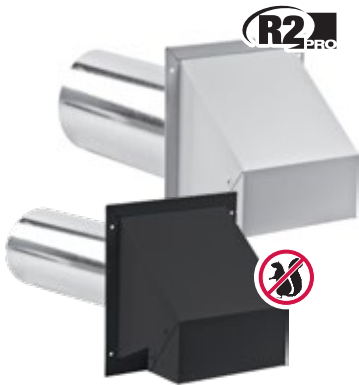

IMG SKU	DIMENSION/ DESCRIPTION	PACK QTY	CTN PKG	BAG PKG	SHRINK WRAP	BULK PACK	CUT CASE	UPC CODE
VT0516	3" R2 Exhaust/Intake Hood WHITE	10	•			•		063467854432
VT0517	4" R2 Exhaust/Intake Hood WHITE	10	•			•		063467854449
VT0502	5" R2 Exhaust/Intake Hood WHITE	6	•			•		063467853541
VT0502-A	5" R2 Exhaust/Intake Hood WHITE	4	•				•	063467853541
VT0503	6" R2 Exhaust/Intake Hood WHITE	6	•			•		063467853558
VT0503-A	6" R2 Exhaust/Intake Hood WHITE	4	•				•	063467853558
VT0728	8" R2 Exhaust/Intake Hood WHITE	1	•					058680163188
VT0744	5" R2 Exhaust/Intake Hood BROWN	4	•				•	063467885320
VT0611	6" R2 Exhaust/Intake Hood BROWN	4	•				•	063467876335
VT0745	5" R2 Exhaust/Intake Hood BLACK	4	•				•	063467885337
VT0730	6" R2 Exhaust/Intake Hood BLACK	4	•				•	063467884880