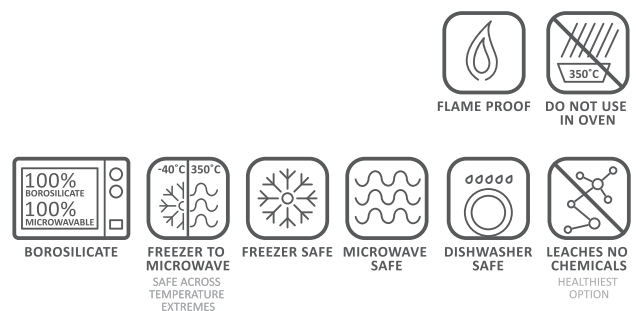

CARAFES

Say goodbye to multiple utensils when making your favourite cuppa. Now make and reheat your daily dose of tea or coffee directly over the flame in the 100% flame proof Borosil carafe. Put it into the freezer to quickly turn it into a delicious pot of iced tea or coffee. Like everything Borosil, the carafe not only looks beautiful, but performs beautifully too.