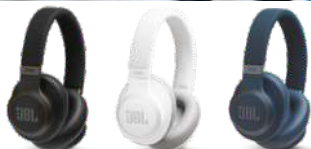

JBL Signature
Sound

Get Help from
Voice Assistant

Press Play, Mute
Distractions

30H of Battery Life with
ANC off and Speed Charge

Hands-Free
Calls

Multi-Point
Connection

My JBL Headphones
App

Comfort-Fit Fabric
Headband

Keep It Safe When
Not In Use