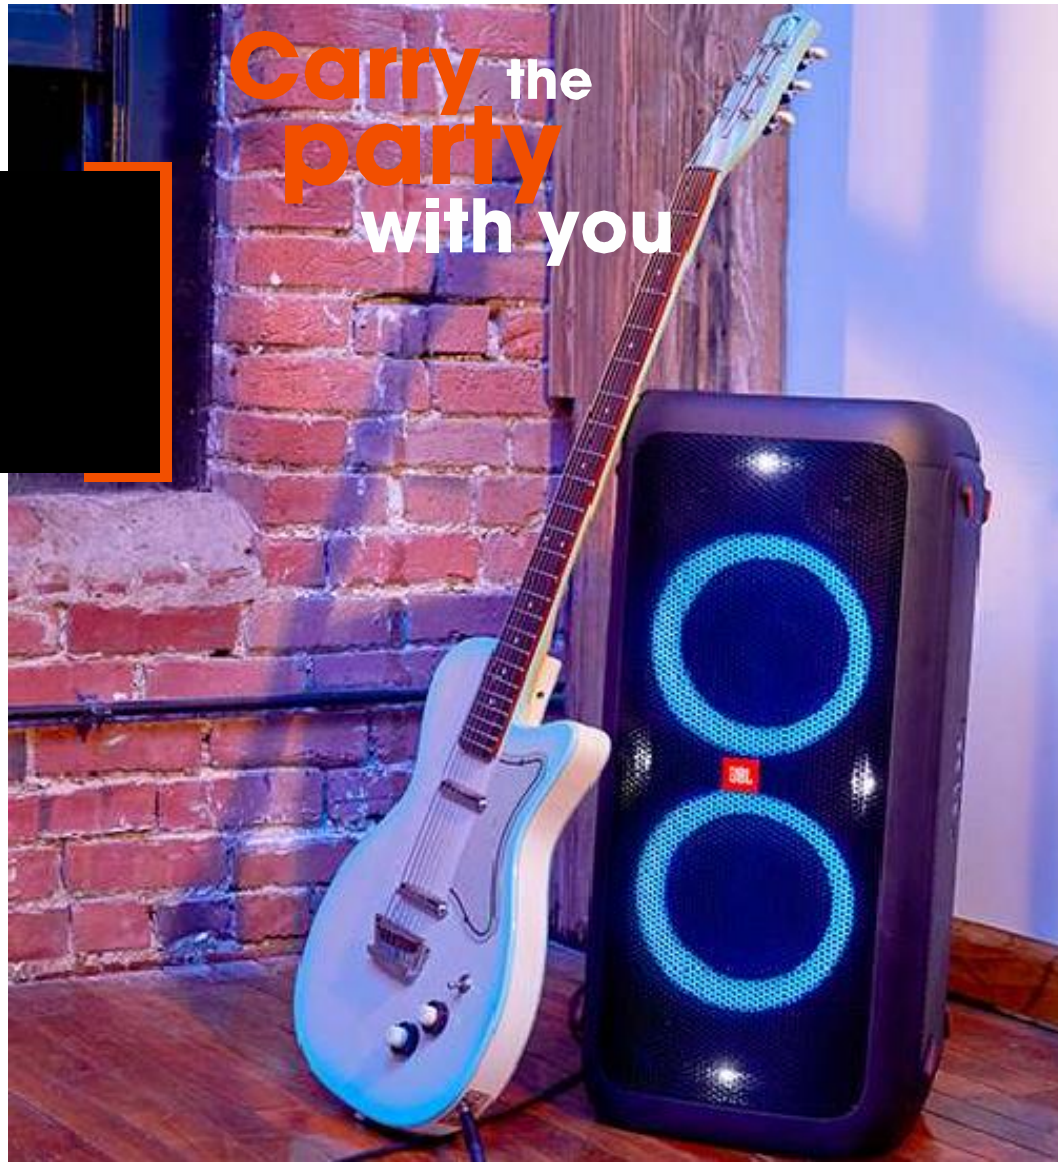

MRP

₹23,999

Carry the party with you