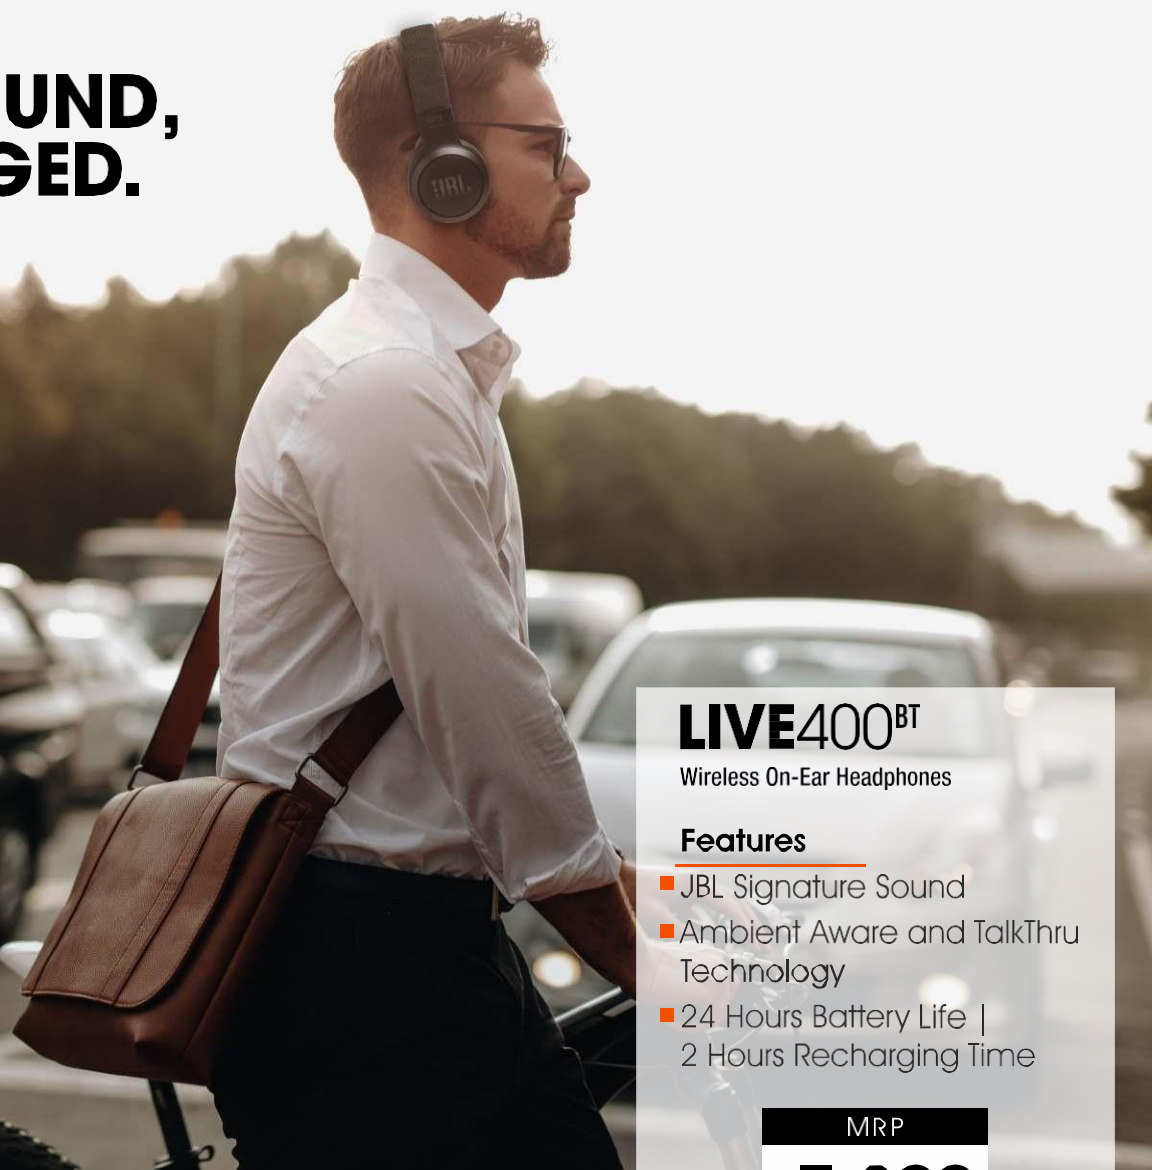

**YOUR SOUND,
UNPLUGGED.**

LIVE400^{BT}

Wireless On-Ear Headphones

Features

- JBL Signature Sound
- Ambient Aware and TalkThru Technology
- 24 Hours Battery Life | 2 Hours Recharging Time

MRP

₹7,899