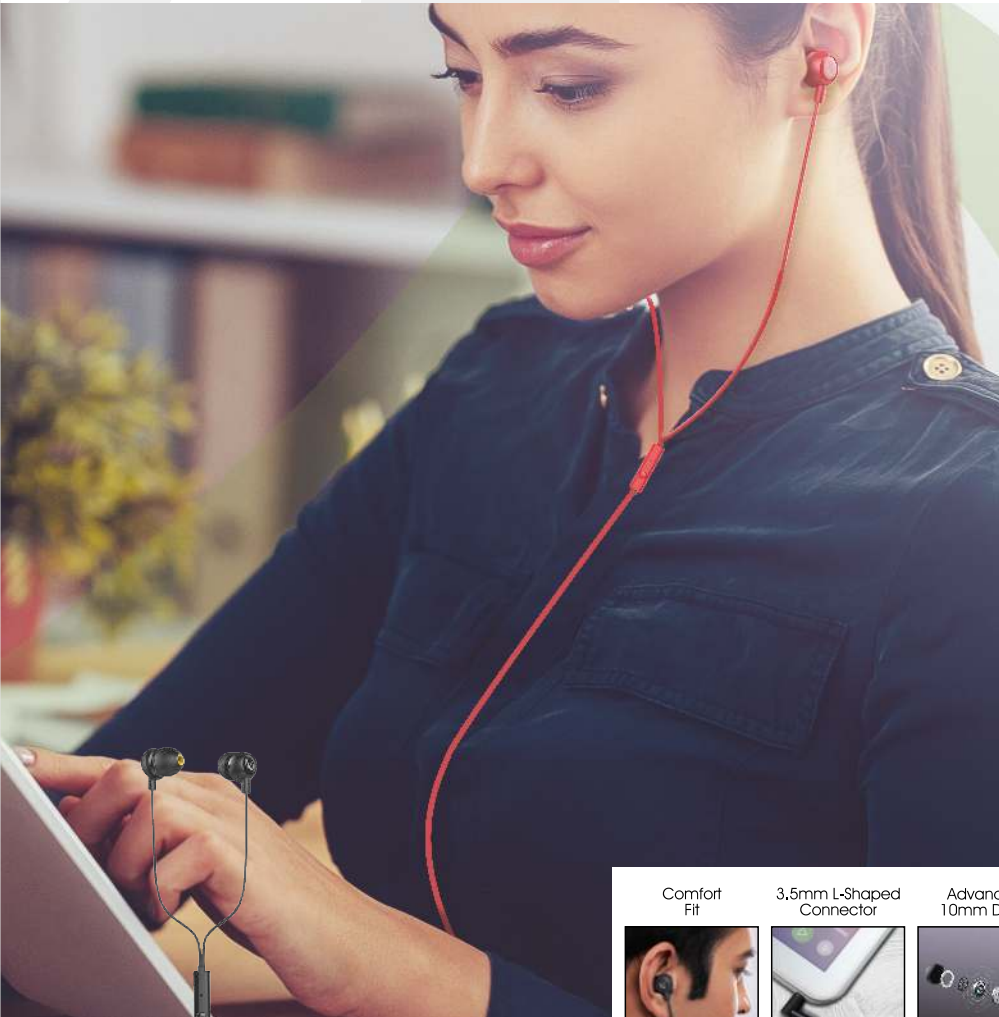

ZIP 20

Simple, classic and packed with features. The tangle-free, durable cable, with comfort-fit design and L-Shaped connector, is equipped with hands-free calling and voice assistant, so you can easily multitask and enjoy the deep bass sound.

- Deep Bass
- Lightweight
- Microphone
- Tangle Free Cable
- 1.2 M Round Cable

COLOR AVAILABLE IN