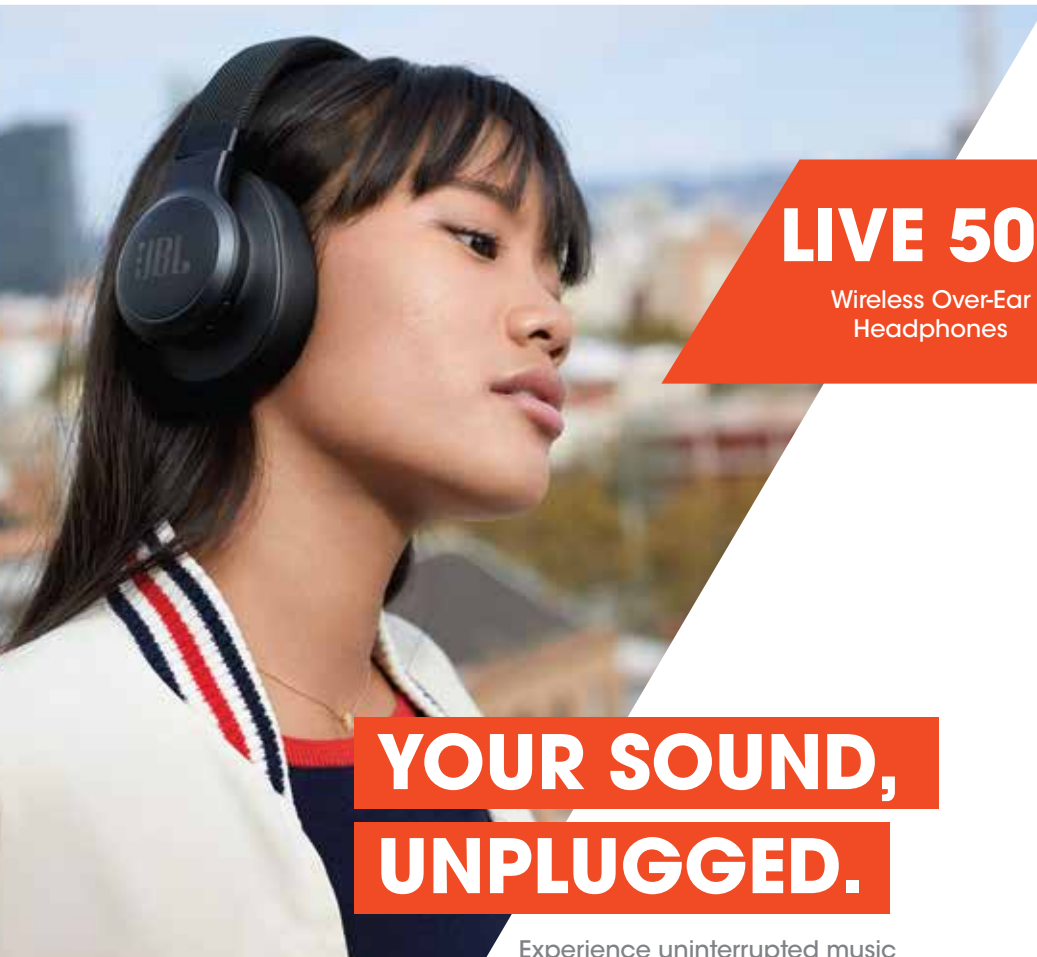

LIVE 500BT

Wireless Over-Ear
Headphones

**YOUR SOUND,
UNPLUGGED.**

Experience uninterrupted music and absolute immersion with the LIVE 500BT.