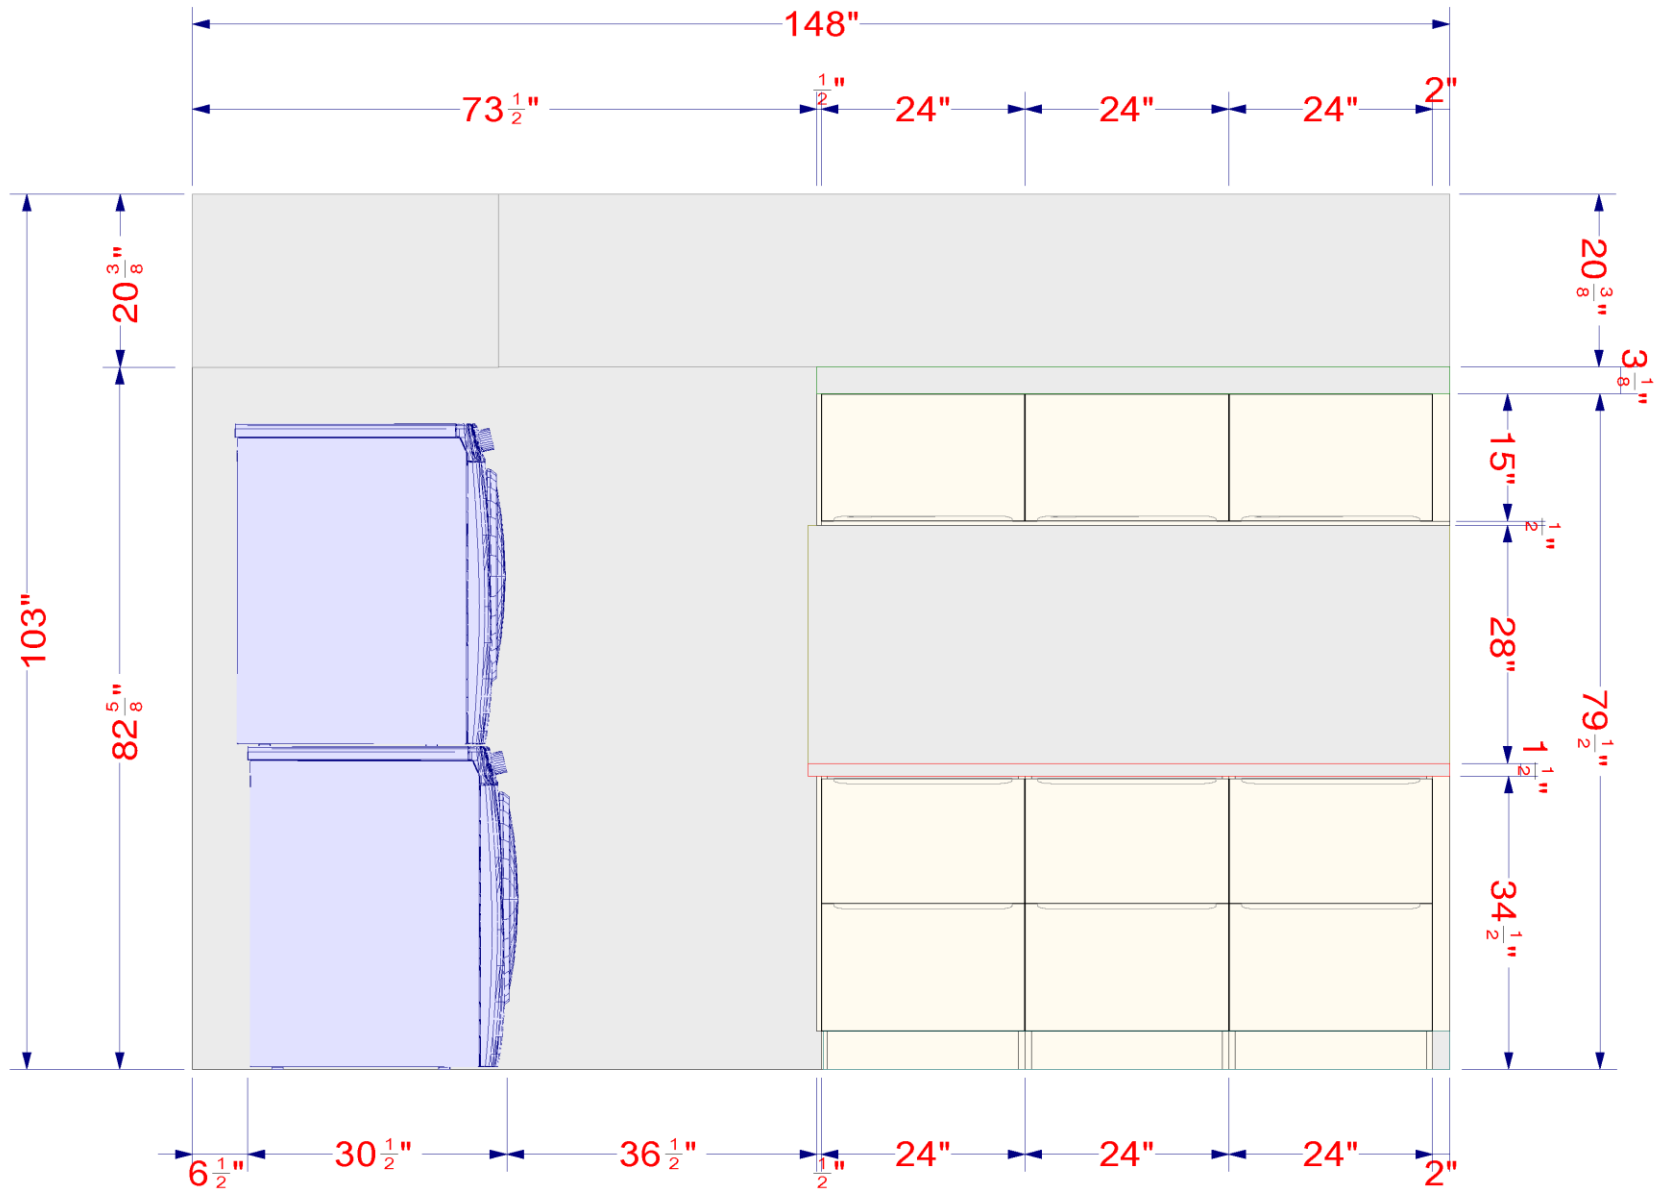

The **Elevations** are vertical views of your laundry room walls. It's the easiest and most detailed way to know the specifics for each cabinet along the wall. This allows you to review measurements, appliance locations and cabinet distribution.

All dimensions size designations given are subject to verification on job site and adjustment to fit job conditions.

IKD

02

Floor Plans

- **Floor Plan**
- **Panel**
- **Countertop**
- **Numbered Floor Plan**

*INSPIRED*KITCHEN*DESIGN*

These are schematic drawings of your laundry room with measurements as seen from above. You'll see the overall space layout. All walls, doors, windows and walkways are included.