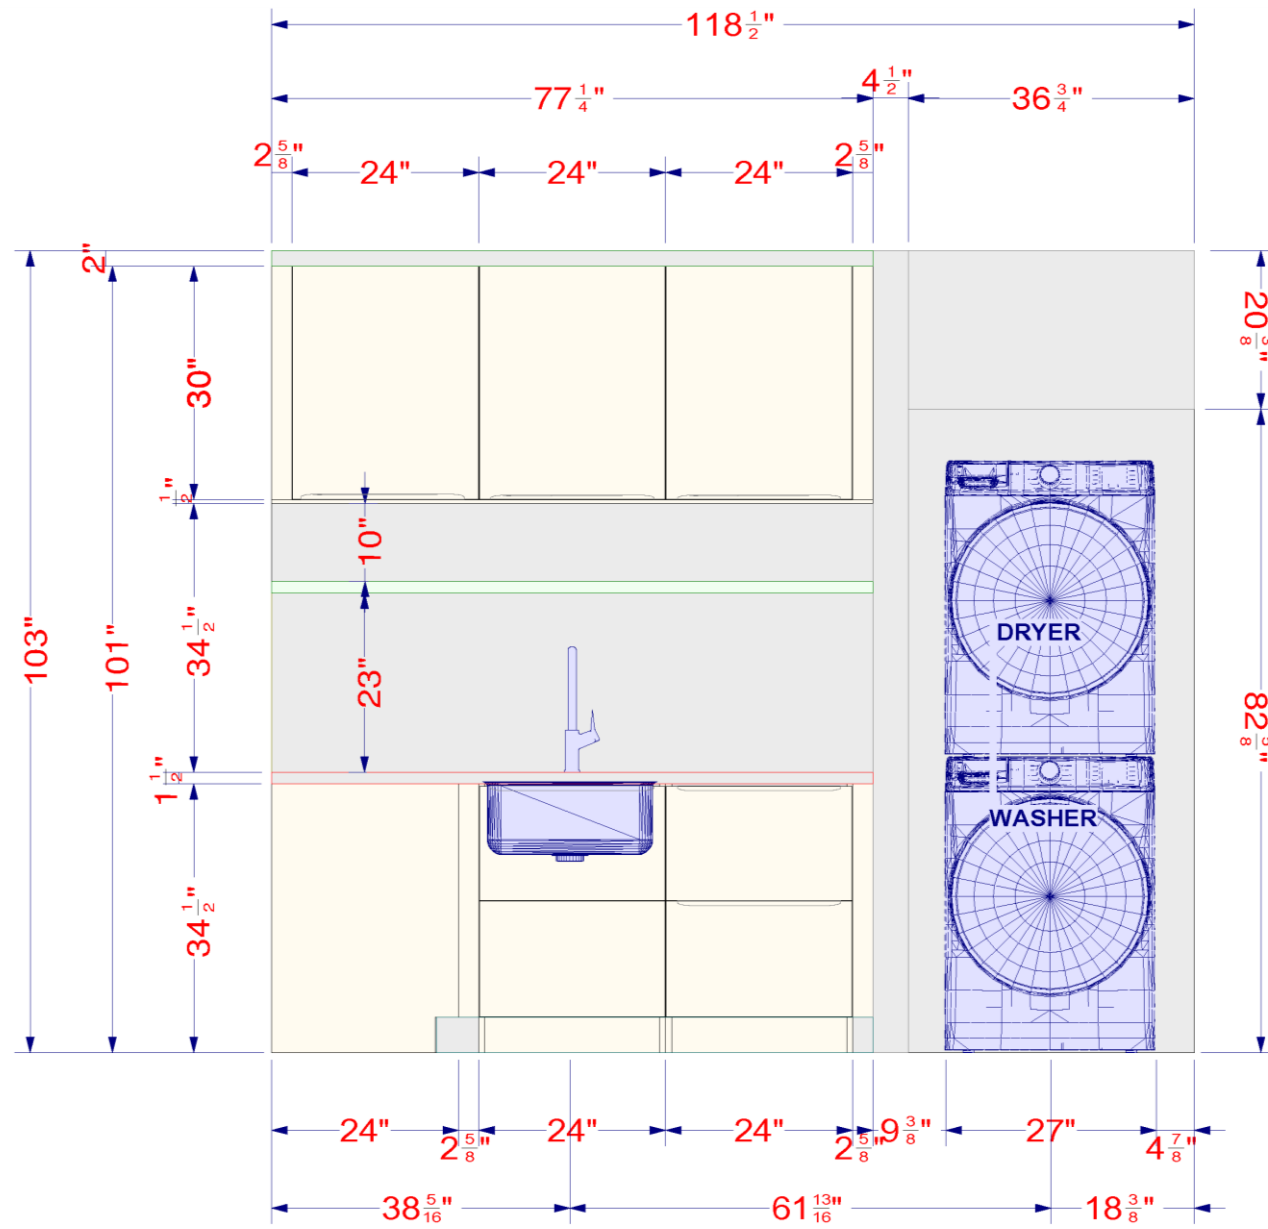

The **Elevations** are vertical views of your laundry room walls. It's the easiest and most detailed way to know the specifics for each cabinet along the wall. This allows you to review measurements, appliance locations and cabinet distribution.

All dimensions size designations given are subject to verification on job site and adjustment to fit job conditions.

IKD

02

Floor Plans

- **Floor Plan**
- **Panel**
- **Countertop**
- **Numbered Floor Plan**

*INSPIRED*KITCHEN*DESIGN*

These are schematic drawings of your laundry room with measurements as seen from above. You'll see the overall space layout. All walls, doors, windows and walkways are included.

All dimensions size designations given are subject to verification on job site and adjustment to fit job conditions.

Top View

Floor Plan

Your Design:

Door Style: VEDDINGE, white

Cabinet Frame Finish: White