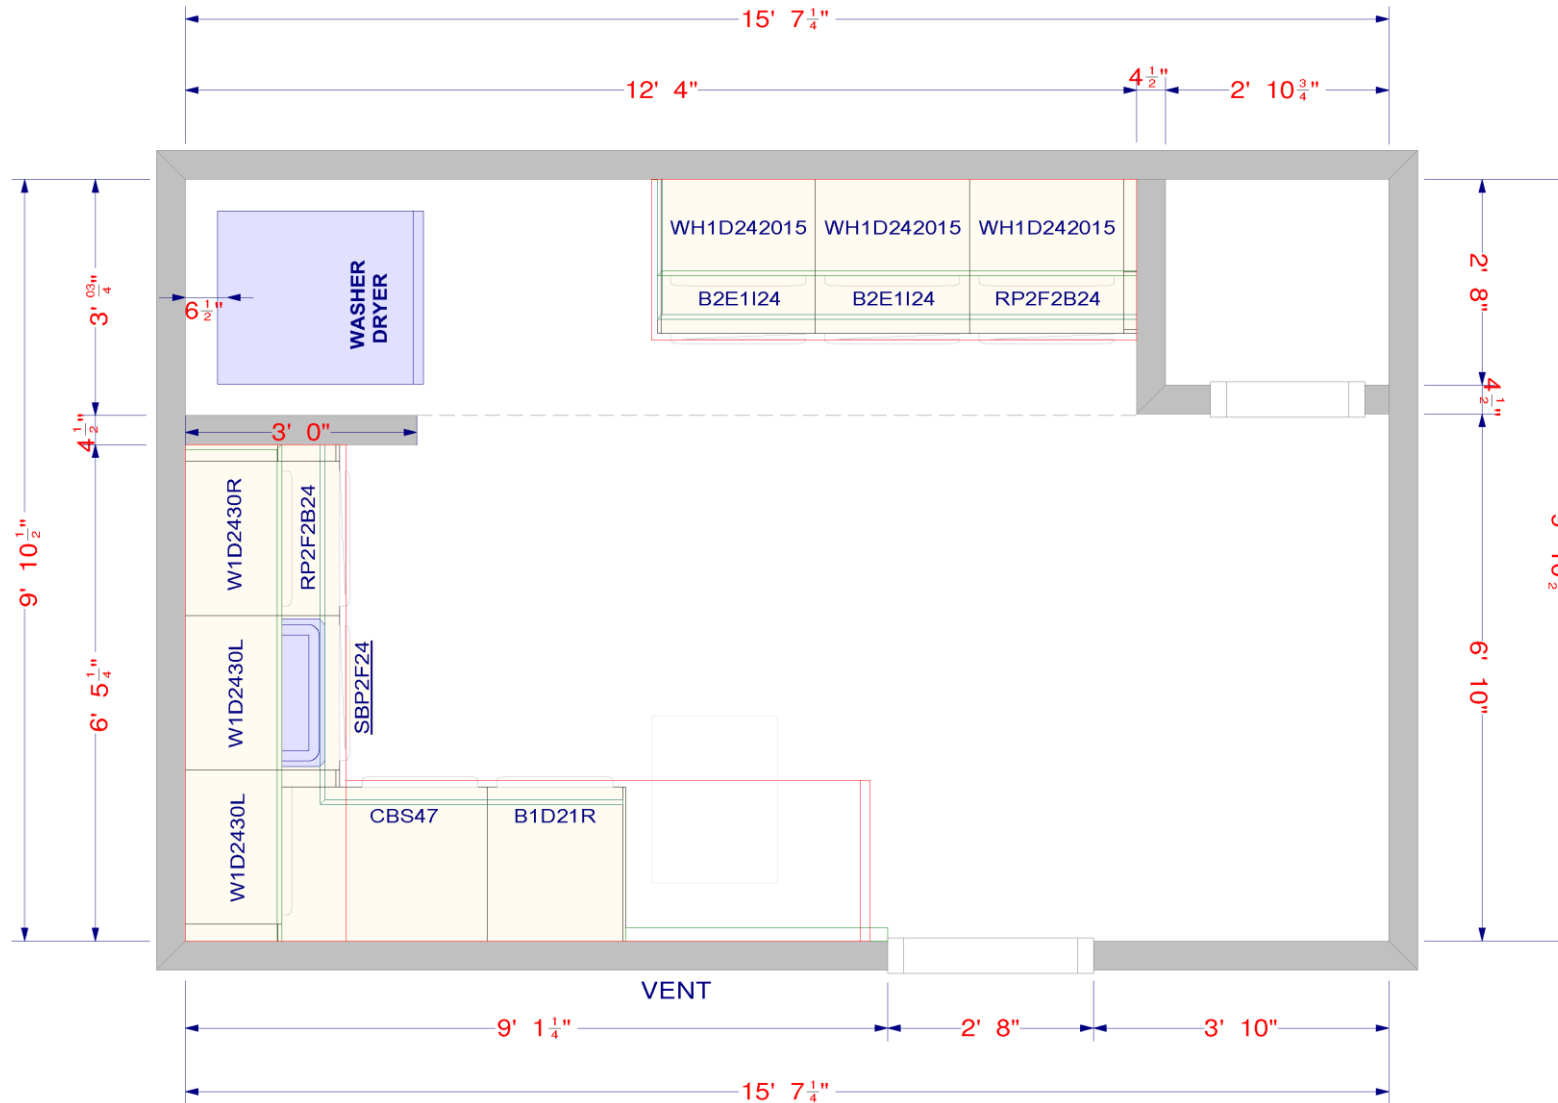

The **Elevations** are vertical views of your laundry room walls. It's the easiest and most detailed way to know the specifics for each cabinet along the wall. This allows you to review measurements, appliance locations and cabinet distribution.

All dimensions size designations given are subject to verification on job site and adjustment to fit job conditions.

IKD

02

Floor Plans

- **Floor Plan**
- **Panel**
- **Countertop**
- **Numbered Floor Plan**

*INSPIRED*KITCHEN*DESIGN*

These are schematic drawings of your laundry room with measurements as seen from above. You'll see the overall space layout. All walls, doors, windows and walkways are included.

All dimensions size designations given are subject to verification on job site and adjustment to fit job conditions.

Top View

Floor Plan

Your Design:

Door Style: VEDDINGE, white

Cabinet Frame Finish: White