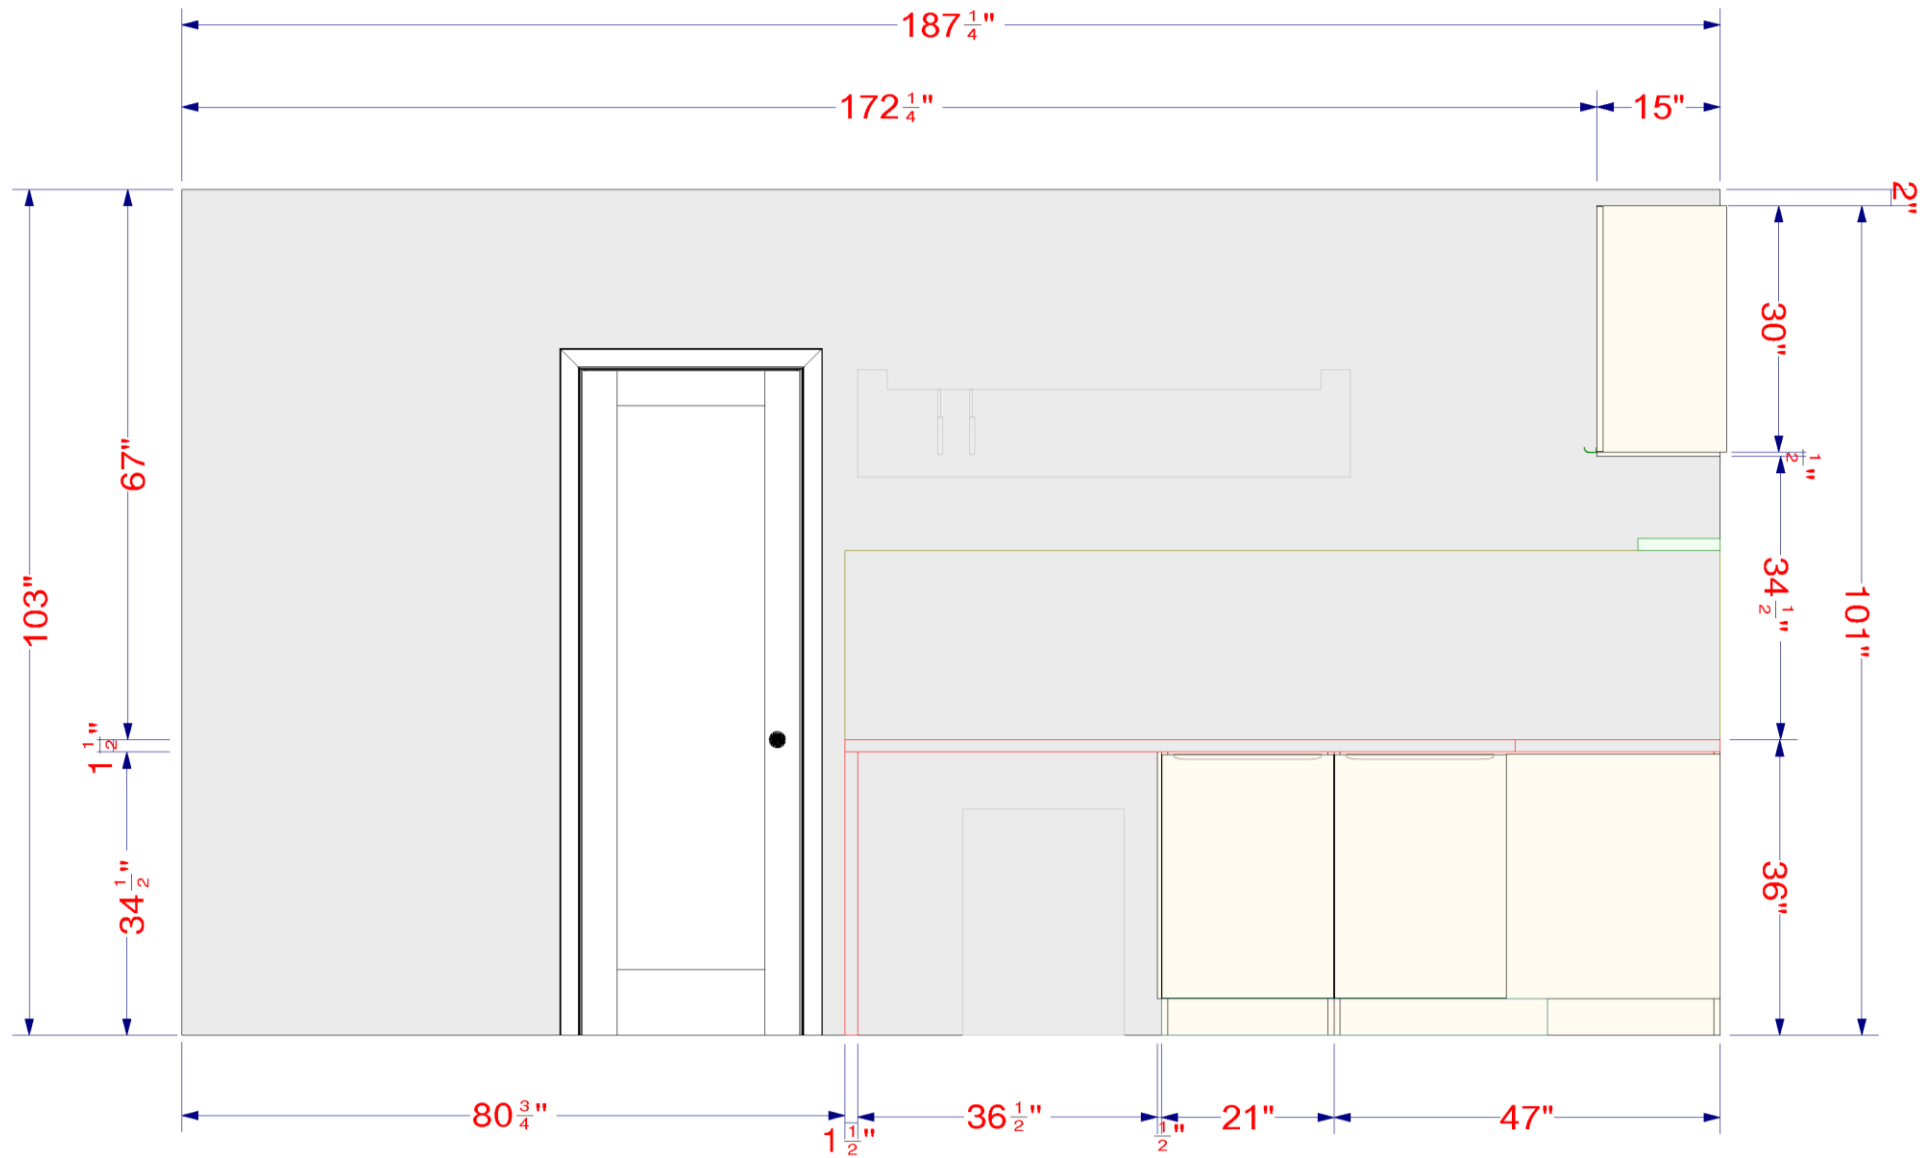

The **Elevations** are vertical views of your laundry room walls. It's the easiest and most detailed way to know the specifics for each cabinet along the wall. This allows you to review measurements, appliance locations and cabinet distribution.

All dimensions size designations given are subject to verification on job site and adjustment to fit job conditions.

IKD

02

Floor Plans

- **Floor Plan**
- **Panel**
- **Countertop**
- **Numbered Floor Plan**

*INSPIRED*KITCHEN*DESIGN*

These are schematic drawings of your laundry room with measurements as seen from above. You'll see the overall space layout. All walls, doors, windows and walkways are included.

All dimensions size designations given are subject to verification on job site and adjustment to fit job conditions.

Top View

Floor Plan

Your Design:

Door Style: VEDDINGE, white

Cabinet Frame Finish: White