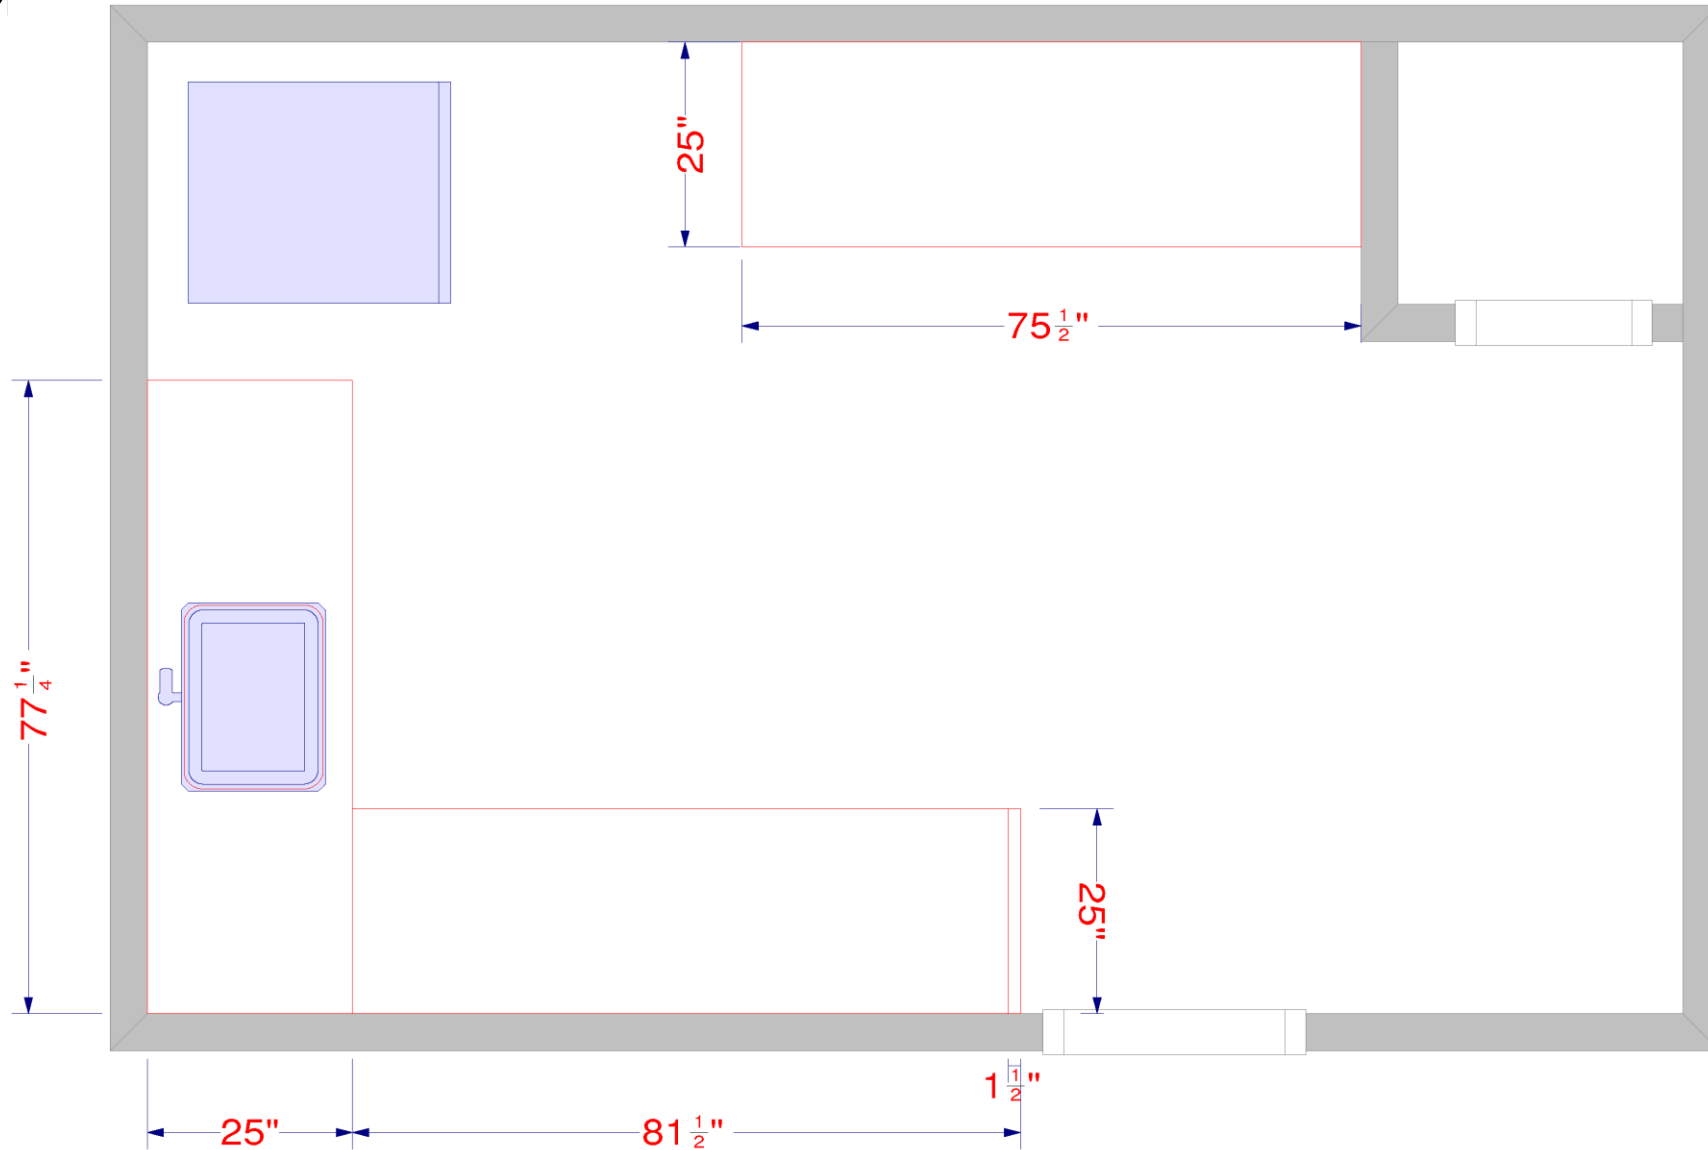

FP Countertop