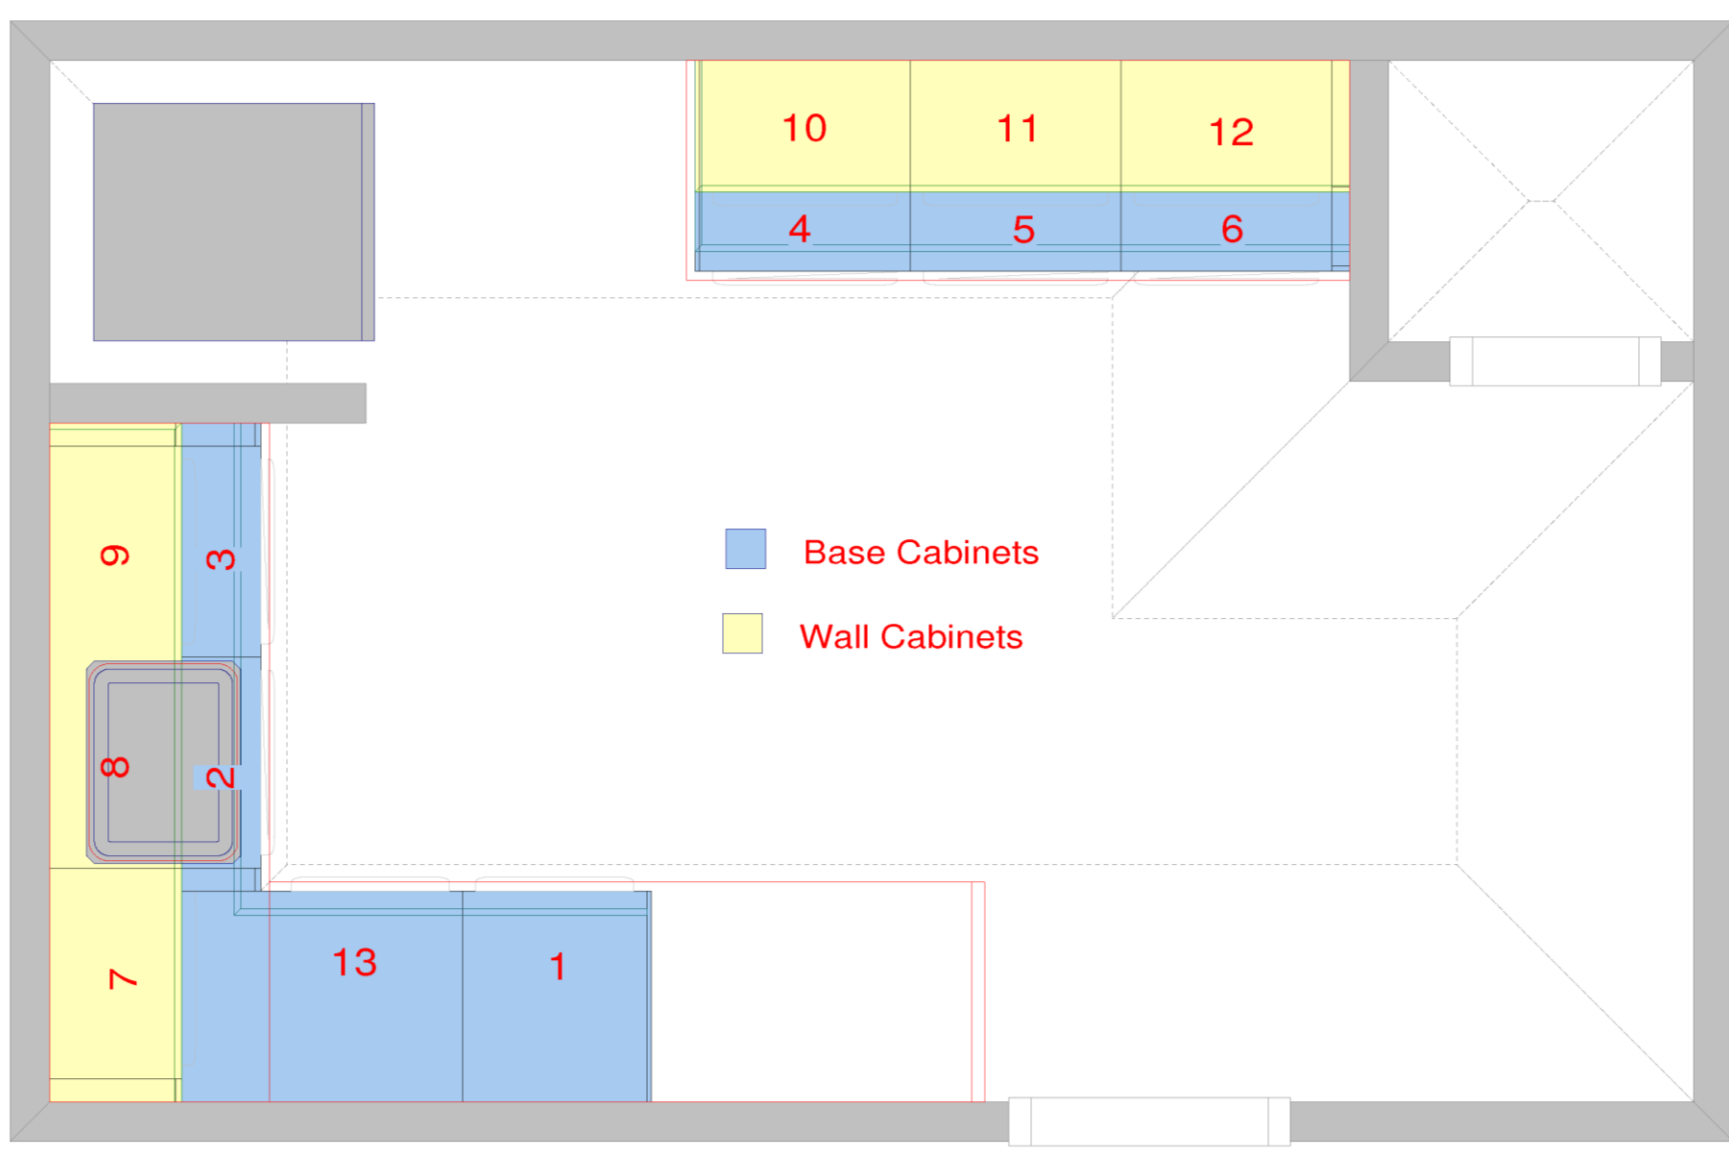

FP Numbered