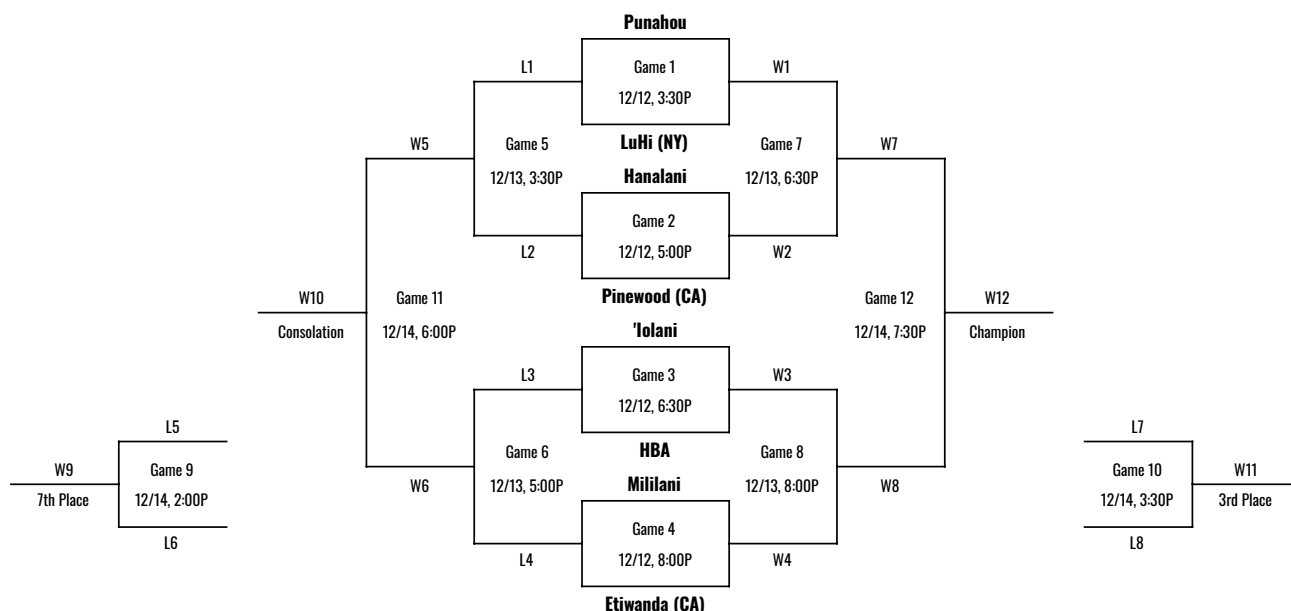

GIRLS: TOURNAMENT SCHEDULE

THURSDAY, DECEMBER 12, 2024

GAME	TIME	TEAM-HOME	SCORE	TEAM-VISITORS	SCORE	
1	3:30P	Punahou School	_____	vs	Long Island Lutheran (NY)	_____
2	5:00P	Hanalani Schools	_____	vs	Pinewood School (CA)	_____
3	6:30P	'Iolani School	_____	vs	Hawai'i Baptist Academy	_____
4	8:00P	Mililani High School	_____	vs	Etiwanda High School (CA)	_____

FRIDAY, DECEMBER 13, 2024

GAME	TIME	TEAM-HOME	SCORE	TEAM-VISITORS	SCORE	
5	3:30P	Loser Game 1	_____	vs	Loser Game 2	_____
6	5:00P	Loser Game 3	_____	vs	Loser Game 4	_____
7	6:30P	Winner Game 1	_____	Semifinal	Winner Game 2	_____
8	8:00P	Winner Game 3	_____	Semifinal	Winner Game 4	_____

SATURDAY, DECEMBER 14, 2024

GAME	TIME	TEAM-HOME	SCORE	TEAM-VISITORS	SCORE	
9	2:00P	Loser Game 5	_____	7th Place	Loser Game 6	_____
10	3:30P	Loser Game 7	_____	3rd Place	Loser Game 8	_____
	5:15P	GIRLS 3PT CONTEST				
11	6:00P	Winner Game 5	_____	Consolation	Winner Game 6	_____
12	7:30P	Winner Game 7	_____	Championship	Winner Game 8	_____