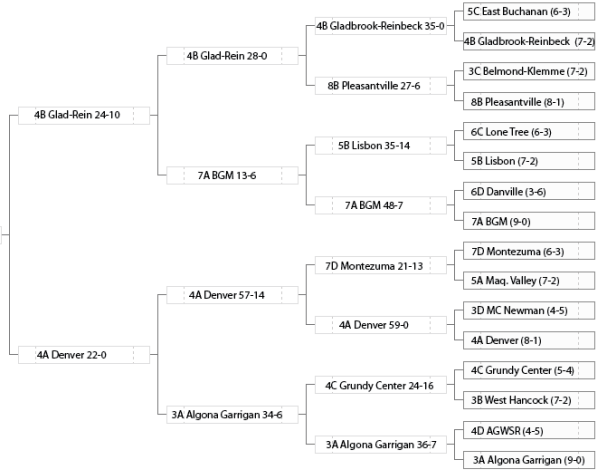

Class A 2015