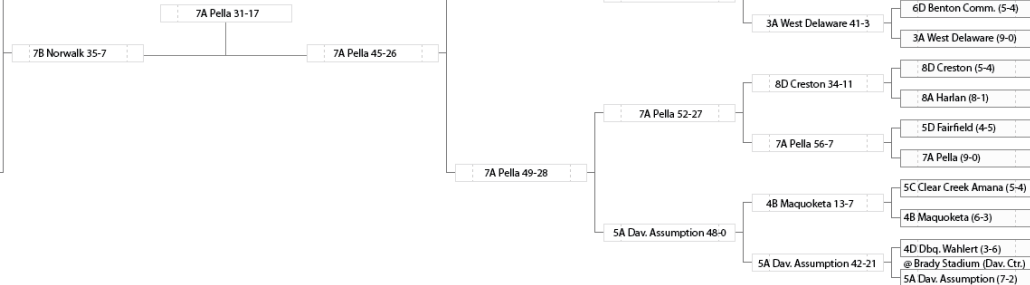

Class 3A 2015