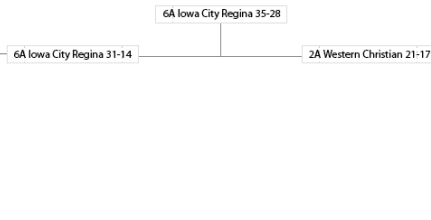

Class 1A 2015