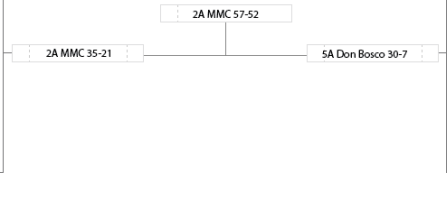

8-player 2015