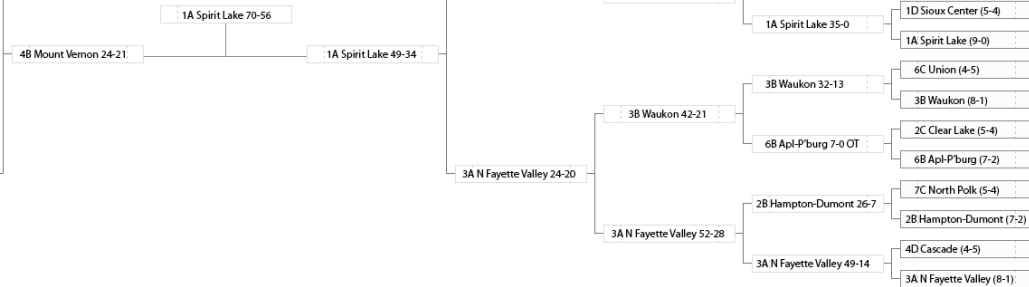

Class 2A 2015