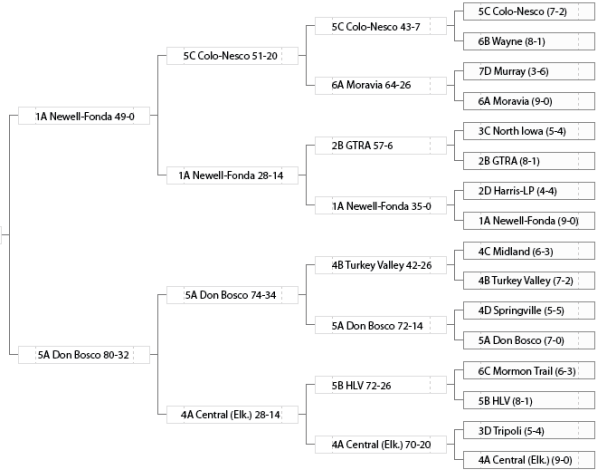

Bracket design from <http://betterbracketmaker.com/>
<http://www.iah.saa.org/secure/fbpostseason.php?year=2015&sport=fb&week=43>
 Number of district, letter of finish, in order from IHSAA website
 HOME TEAM ON BOTTOM
 Created by Jeff Morrison, iowahighwayends.net

8-player 2015

Bracket design from <http://betterbracketmaker.com/>
<http://www.iahsaa.org/secure/fbpostseason.php?year=2015&sport=fb&week=43>
 Number of district, letter of finish, in order from IHSAA website
 HOMETEAM ON BOTTOM
 Created by Jeff Morrison, iowahighwaysnds.net