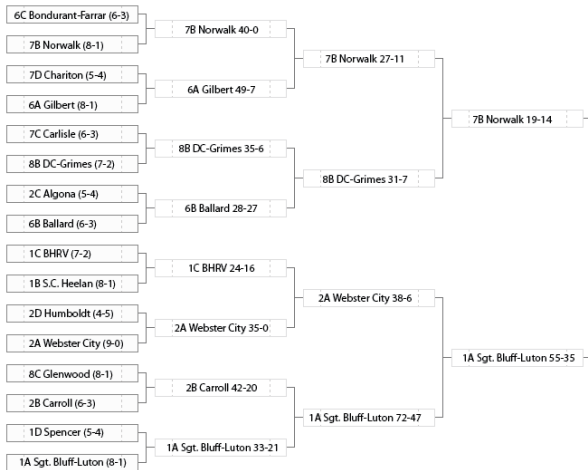

Class A 2015

Bracket design from <http://betterbracketmaker.com/>
<http://www.iahsaa.org/secure/fbpostseason.php?year=2015&sport=fb&week=43>
 Number of district, letter of finish, in order from IHSA website
 HOMETEAM ON BOTTOM
 Created by Jeff Morrison, iowahighwayends.net

Class 1A 2015

Bracket design from <http://betterbracketmaker.com/>
<http://www.iahsaa.org/secure/fbpostseason.php?year=2015&sport=fb&week=43>
 Number of district, letter of finish, in order from IHSAA website
 HOME TEAM ON BOTTOM
 Created by Jeff Morrison, iowahighwayends.net

Class 2A 2015

Bracket design from <http://betterbracketmaker.com/>
<http://www.iahsaa.org/secure/fbpostseason.php?year=2015&sport=fb&week=43>
 Number of district, letter of finish, in order from IHSAA website
 HOMETEAM ON BOTTOM
 Created by Jeff Morrison, iowahighwayends.net