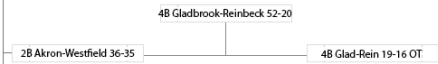

Class A 2015