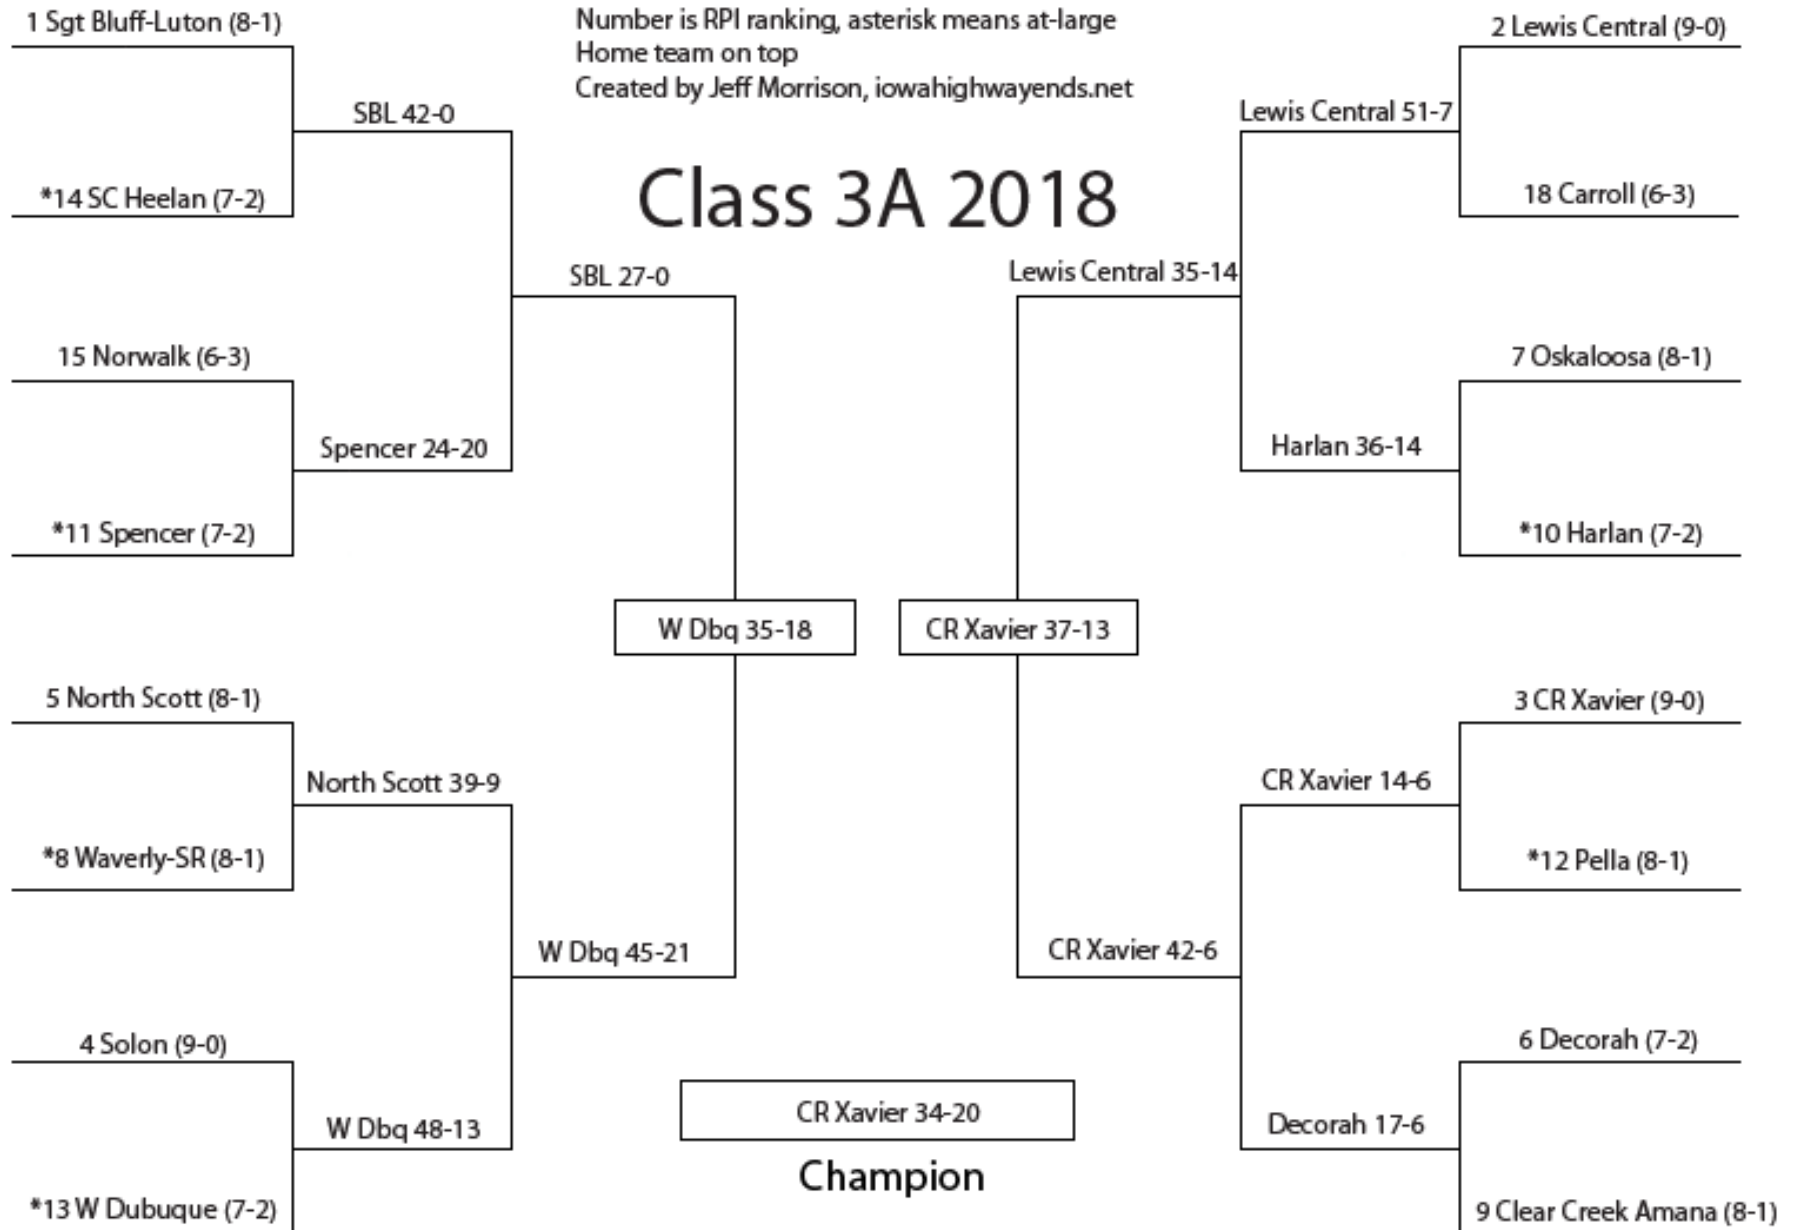

Bracket design from <http://printyourbracket.com>
<http://www.iahsaa.org/football/2018-state-football-central/>
Number is RPI ranking, asterisk means at-large
Home team on top
Created by Jeff Morrison, iowahighwayends.net

Class 3A 2018