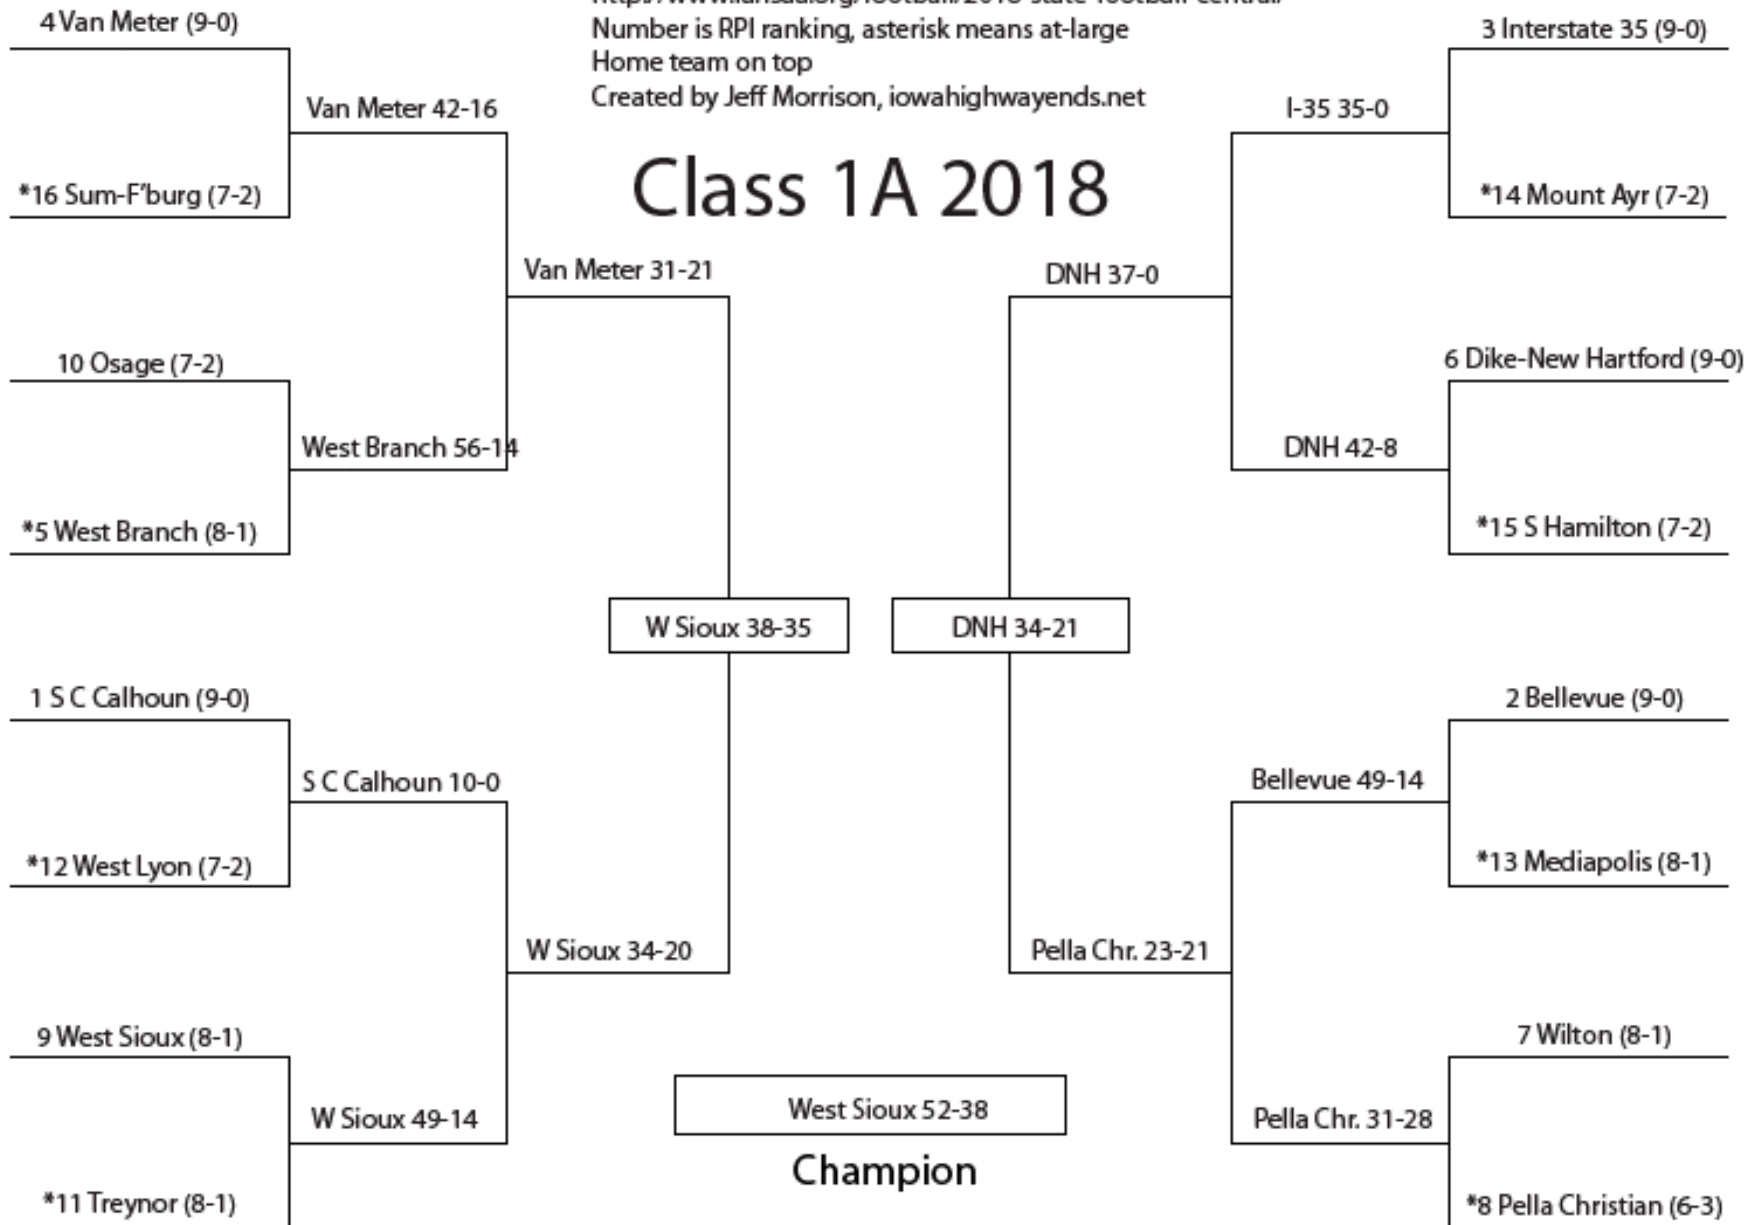

Bracket design from <http://printyourbracket.com>
<http://www.iahsaa.org/football/2018-state-football-central/>
Number is RPI ranking, asterisk means at-large
Home team on top
Created by Jeff Morrison, iowahighwayends.net

Class 1A 2018