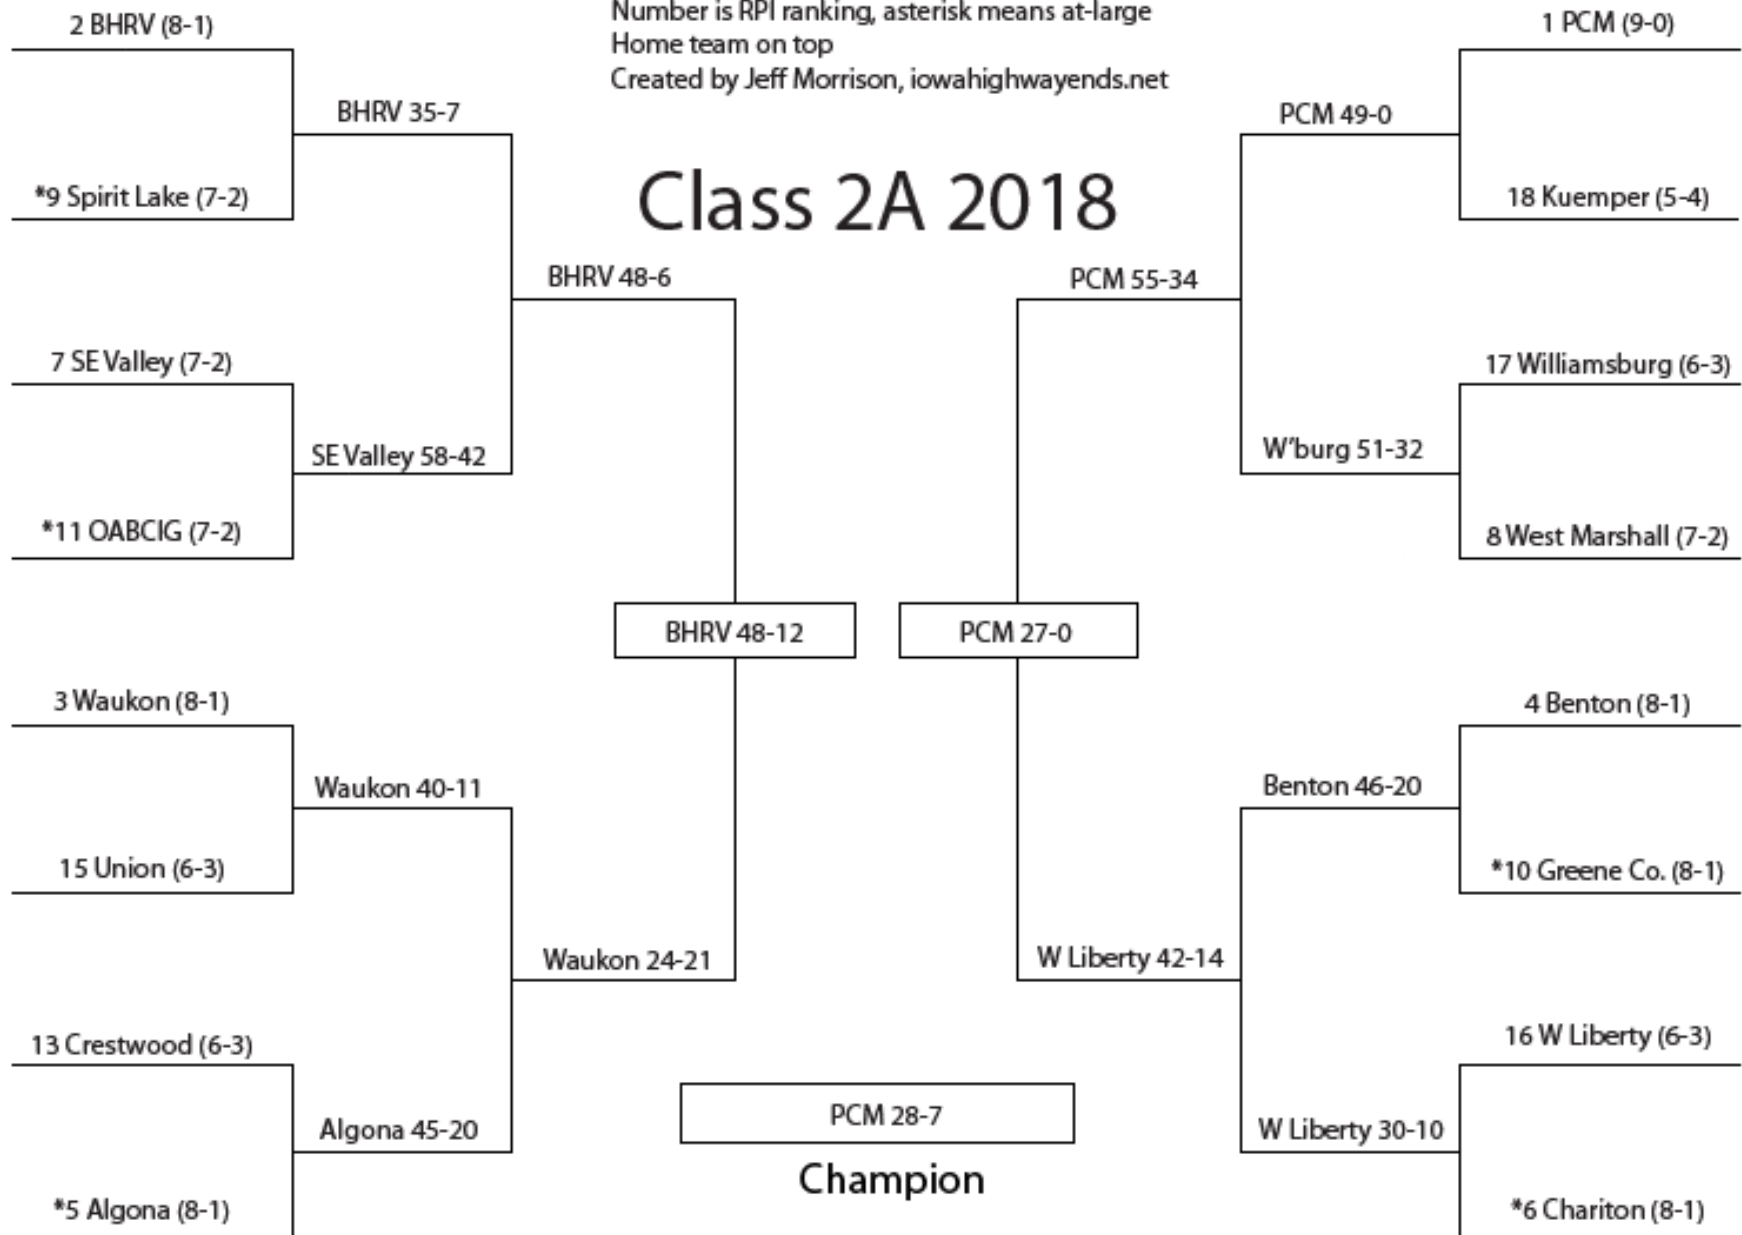

Bracket design from <http://printyourbracket.com>
<http://www.iahsaa.org/football/2018-state-football-central/>
 Number is RPI ranking, asterisk means at-large
 Home team on top
 Created by Jeff Morrison, iowahighwayends.net

Class A 2018

Bracket design from <http://printyourbracket.com>
<http://www.iahsaa.org/football/2018-state-football-central/>
 Number is RPI ranking, asterisk means at-large
 Home team on top
 Created by Jeff Morrison, iowahighwayends.net

Class 1A 2018

Bracket design from <http://printyourbracket.com>
<http://www.iahsaa.org/football/2018-state-football-central/>
 Number is RPI ranking, asterisk means at-large
 Home team on top
 Created by Jeff Morrison, iowahighwayends.net