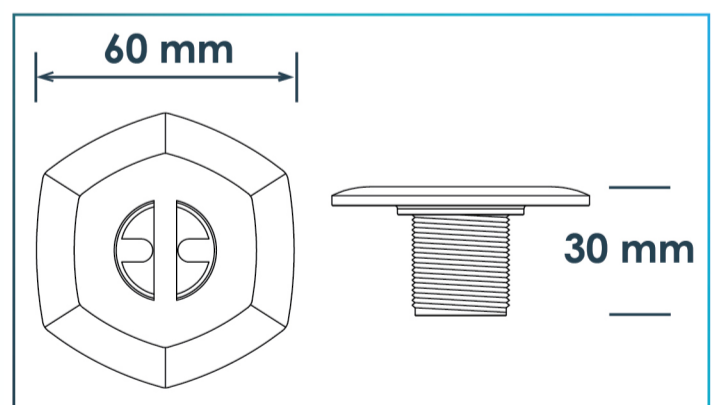

• Jet Spa SET 3

Jet Air 10 mm & Water 15 mm

Nozzle Jet Spa 2 - 1/2" (Rotating Swirl Jet)

JT - PK2201

JT - PK2205

DIMENSIONS

PK2205

PK2201

• Jet Spa SET 4

Jet Air 10 mm & Water 15 mm

Nozzle Jet Spa 1 - 1/2" (Rotating Swirl Jet)

JT - PK2201

JT - PK2206

DIMENSIONS

PK2206

PK2201

JET AND FITTINGS

- Air Bubble Nozzle

Nine Hole Jet
şu 2211A

DIMENSIONS

2211A

Single Hole Jet
şu 2212

2212

- Air Push Button