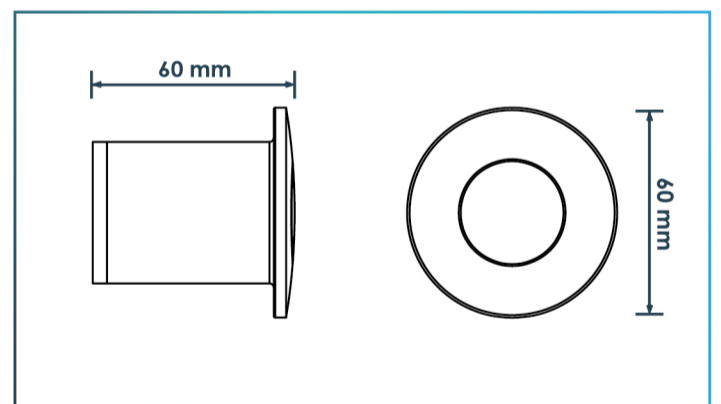

JET AND FITTINGS

- Air Bubble Nozzle

Nine Hole Jet
şu 2211A

DIMENSIONS

2211A

Single Hole Jet
şu 2212

2212

- Air Push Button

Ari Switch for Jet Spa (ABS)
şu PK1844

PK1844

- Venturi Tee Jet

อุปกรณ์เสริมที่ประกอบด้วยกระบอกเจ็ทแบบยาว
ที่ผลิตจากวัสดุ ABS พร้อมด้วยหัวฉีดแบบปรับทิศทาง WFH

ASL02