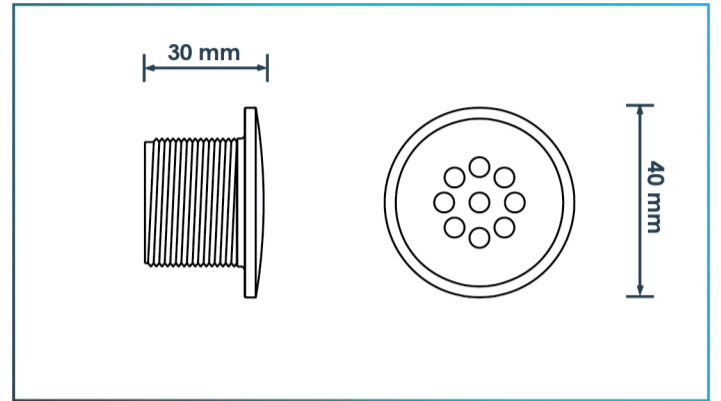

• Jet Spa SET 3

Jet Air 10 mm & Water 15 mm

Nozzle Jet Spa 2 - 1/2" (Rotating Swirl Jet)

JT - PK2201

JT - PK2205

DIMENSIONS

PK2205

PK2201

• Jet Spa SET 4

Jet Air 10 mm & Water 15 mm

Nozzle Jet Spa 1 - 1/2" (Rotating Swirl Jet)

JT - PK2201

JT - PK2206

DIMENSIONS

PK2206

PK2201

JET AND FITTINGS

- Air Bubble Nozzle

Nine Hole Jet
şu 2211A

DIMENSIONS

2211A

Single Hole Jet
şu 2212

2212

- Air Push Button