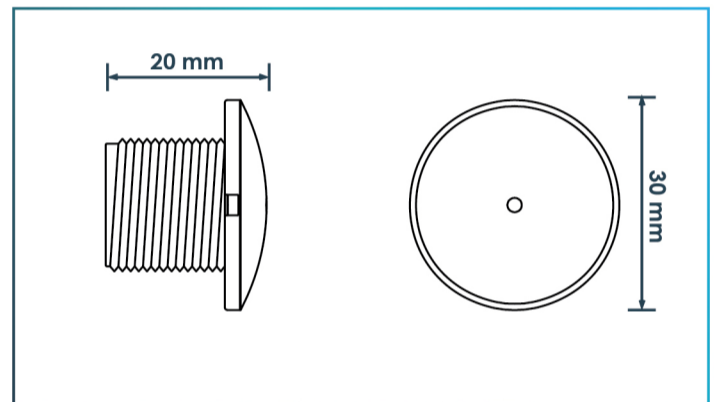

• Jet Spa SET 3

Jet Air 10 mm & Water 15 mm

Nozzle Jet Spa 2 - 1/2" (Rotating Swirl Jet)

JT - PK2201

JT - PK2205

DIMENSIONS

PK2205

PK2201

• Jet Spa SET 4

Jet Air 10 mm & Water 15 mm

Nozzle Jet Spa 1 - 1/2" (Rotating Swirl Jet)

JT - PK2201

JT - PK2206

DIMENSIONS

PK2206

PK2201

JET AND FITTINGS

- Air Bubble Nozzle

Nine Hole Jet
şu 2211A

DIMENSIONS

2211A

Single Hole Jet
şu 2212

2212

- Air Push Button