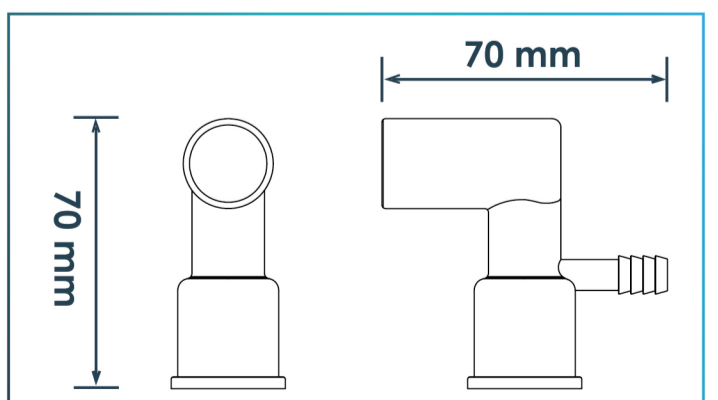

• Jet Spa SET 3

Jet Air 10 mm & Water 15 mm

Nozzle Jet Spa 2 - 1/2" (Rotating Swirl Jet)

JT - PK2201

JT - PK2205

DIMENSIONS

PK2205

PK2201

• Jet Spa SET 4

Jet Air 10 mm & Water 15 mm

Nozzle Jet Spa 1 - 1/2" (Rotating Swirl Jet)

JT - PK2201

JT - PK2206

DIMENSIONS

PK2206

PK2201

JET AND FITTINGS

- Air Bubble Nozzle

Nine Hole Jet
şu 2211A

DIMENSIONS

2211A

Single Hole Jet
şu 2212

2212

- Air Push Button