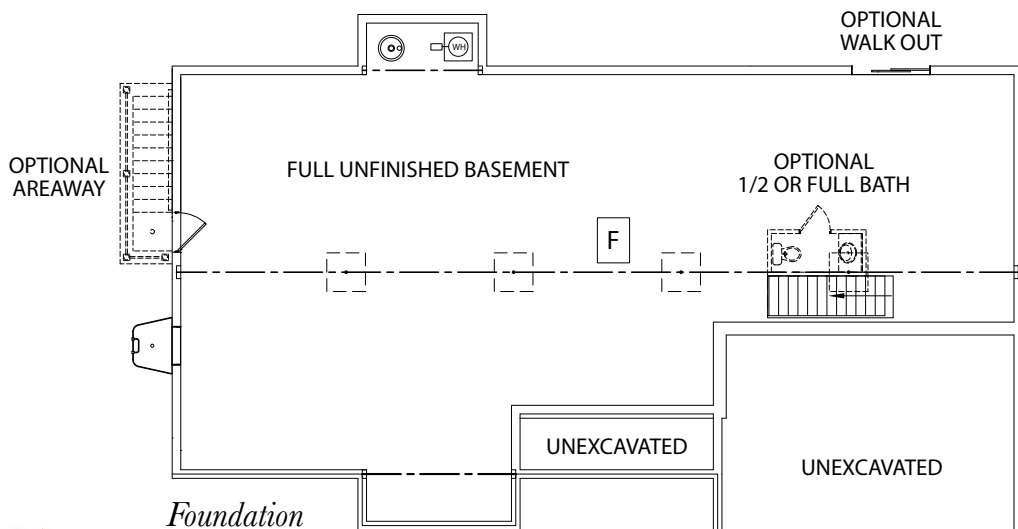

OPTIONAL BED #2 & BREAKFAST LAYOUT

www.jamyershomes.com

160 Ram Drive, Hanover, PA, 17331 | 717.632.9406 | 1.800.368.9990

Details and dimensions on floor plans are approximate and subject to change. Appearance of actual house may vary from model photographs shown.