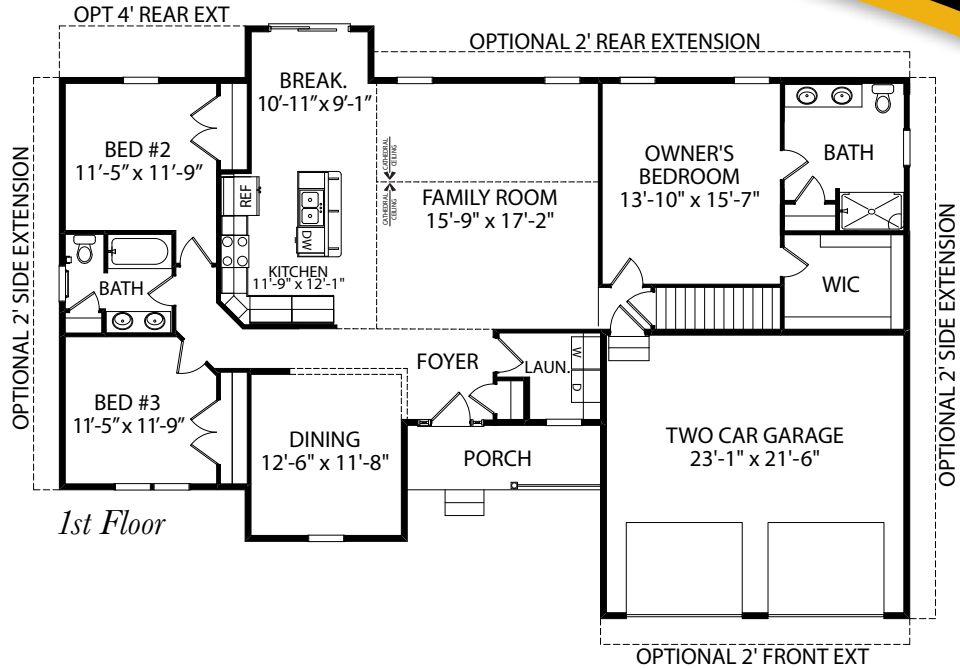

The Bartlett

One Story Home

Standard Elevation

Optional Elevations

www.jamyershomes.com

The Builder Of *Choices*

The Bartlett

1,838 Sq. Ft. Living Space

OPTIONAL BED #2 & BREAKFAST LAYOUT

www.jamyershomes.com

160 Ram Drive, Hanover, PA, 17331 | 717.632.9406 | 1.800.368.9990

Details and dimensions on floor plans are approximate and subject to change. Appearance of actual house may vary from model photographs shown.