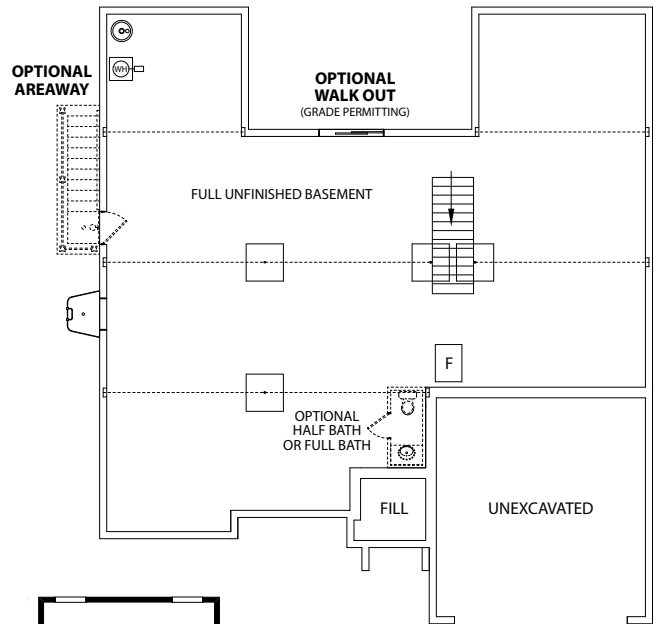

The Olivia

One Story Home

Standard Elevation

Optional Elevations

www.jamyershomes.com

The Builder Of *Choices*

The Olivia

2,013 Sq. Ft. Living Space

1st Floor

Foundation

Optional 2nd Floor

www.jamyershomes.com

160 Ram Drive, Hanover, PA, 17331 | 717.632.9406 | 1.800.368.9990

Details and dimensions on floor plans are approximate and subject to change. Appearance of actual house may vary from model photographs shown.