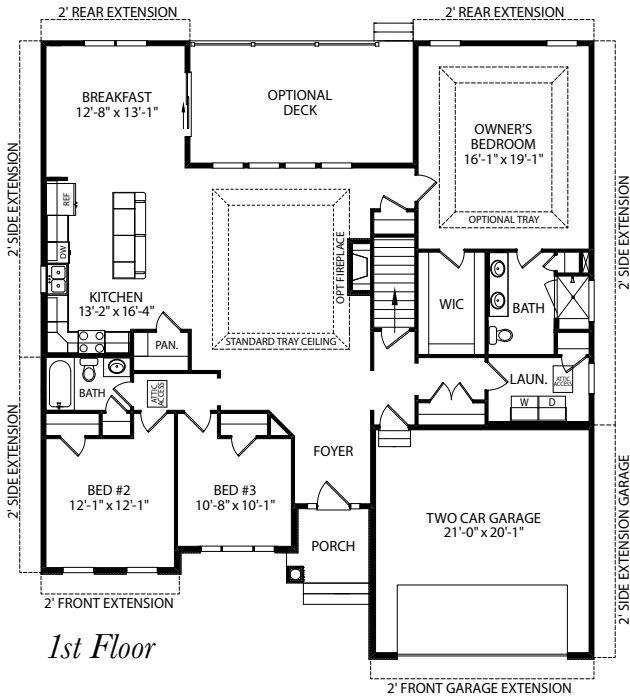

The Olivia

One Story Home

Standard Elevation

Optional Elevations

www.jamyershomes.com

The Builder Of *Choices*

The Olivia

2,013 Sq. Ft. Living Space

1st Floor

Foundation

Optional 2nd Floor

www.jamyershomes.com

160 Ram Drive, Hanover, PA, 17331 | 717.632.9406 | 1.800.368.9990

Details and dimensions on floor plans are approximate and subject to change. Appearance of actual house may vary from model photographs shown.