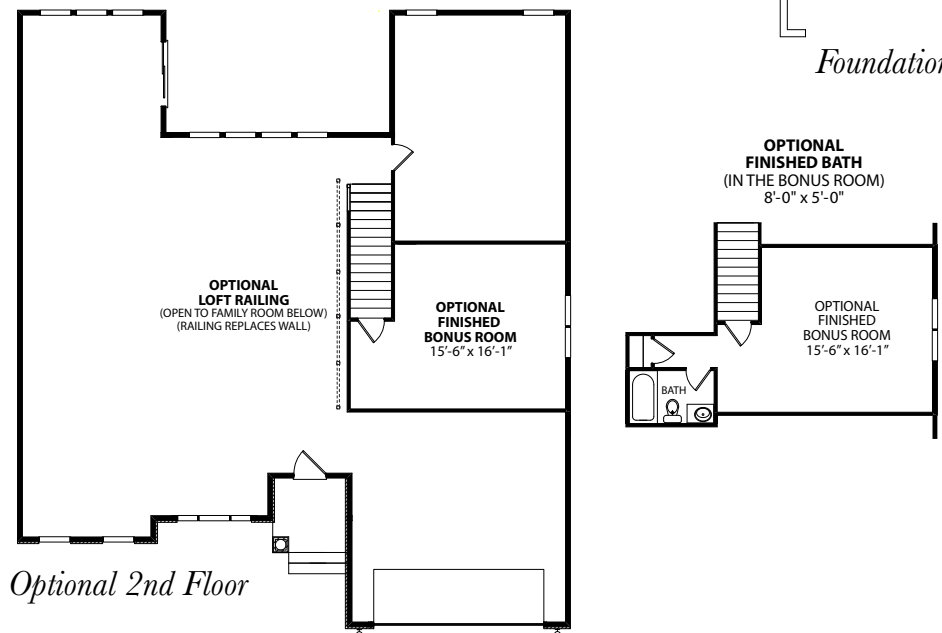

The Olivia

One Story Home

Standard Elevation

Optional Elevations

www.jamyershomes.com

The Builder Of *Choices*

The Olivia

2,013 Sq. Ft. Living Space

1st Floor

Foundation

Optional 2nd Floor

www.jamyershomes.com

160 Ram Drive, Hanover, PA, 17331 | 717.632.9406 | 1.800.368.9990

Details and dimensions on floor plans are approximate and subject to change. Appearance of actual house may vary from model photographs shown.