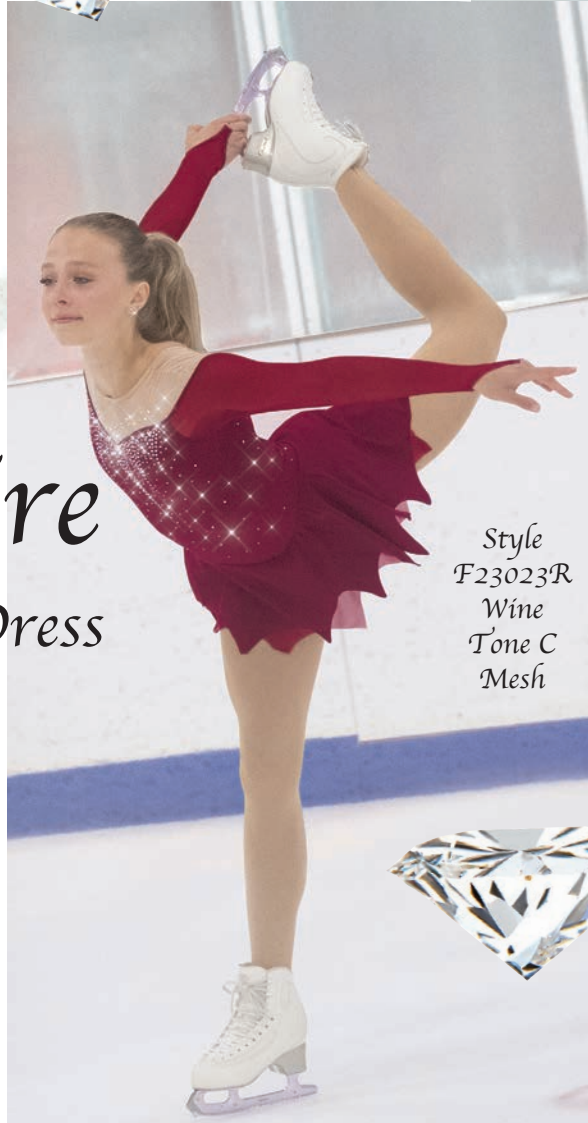

Style
F23023P
Navy
Tone C
Mesh

Solitaire

Icicle Hem Dress

Crystal Options:
* F23023P - Plain
* F23023R - Crystalled

Colour Options:
* White, Wine, Navy,
Silver

Sizes:
* Girls 12-14
* Ladies S, M, L

Style
F23023R
Wine
Tone C
Mesh