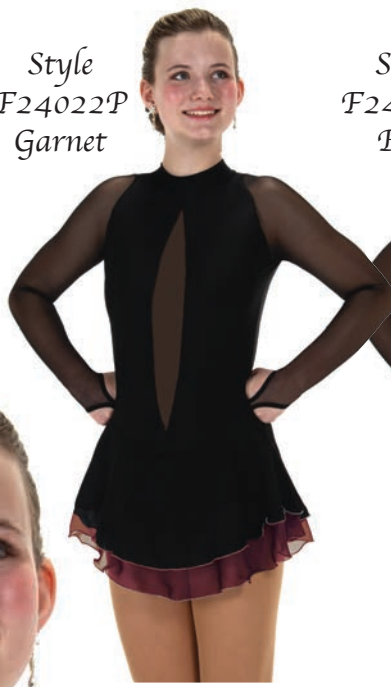

Style
F23021P
Ember
Tone B
Mesh

Style
F23021R
Ember
Tone C Mesh

Crystal Options:

F24022P - Plain

*F24022R - Crystalled with
Clear & Coloured
Crystals*

*Style
F24022P
Garnet*

*Style
F24022P
Blue*

*Style
F24022P
Emerald*