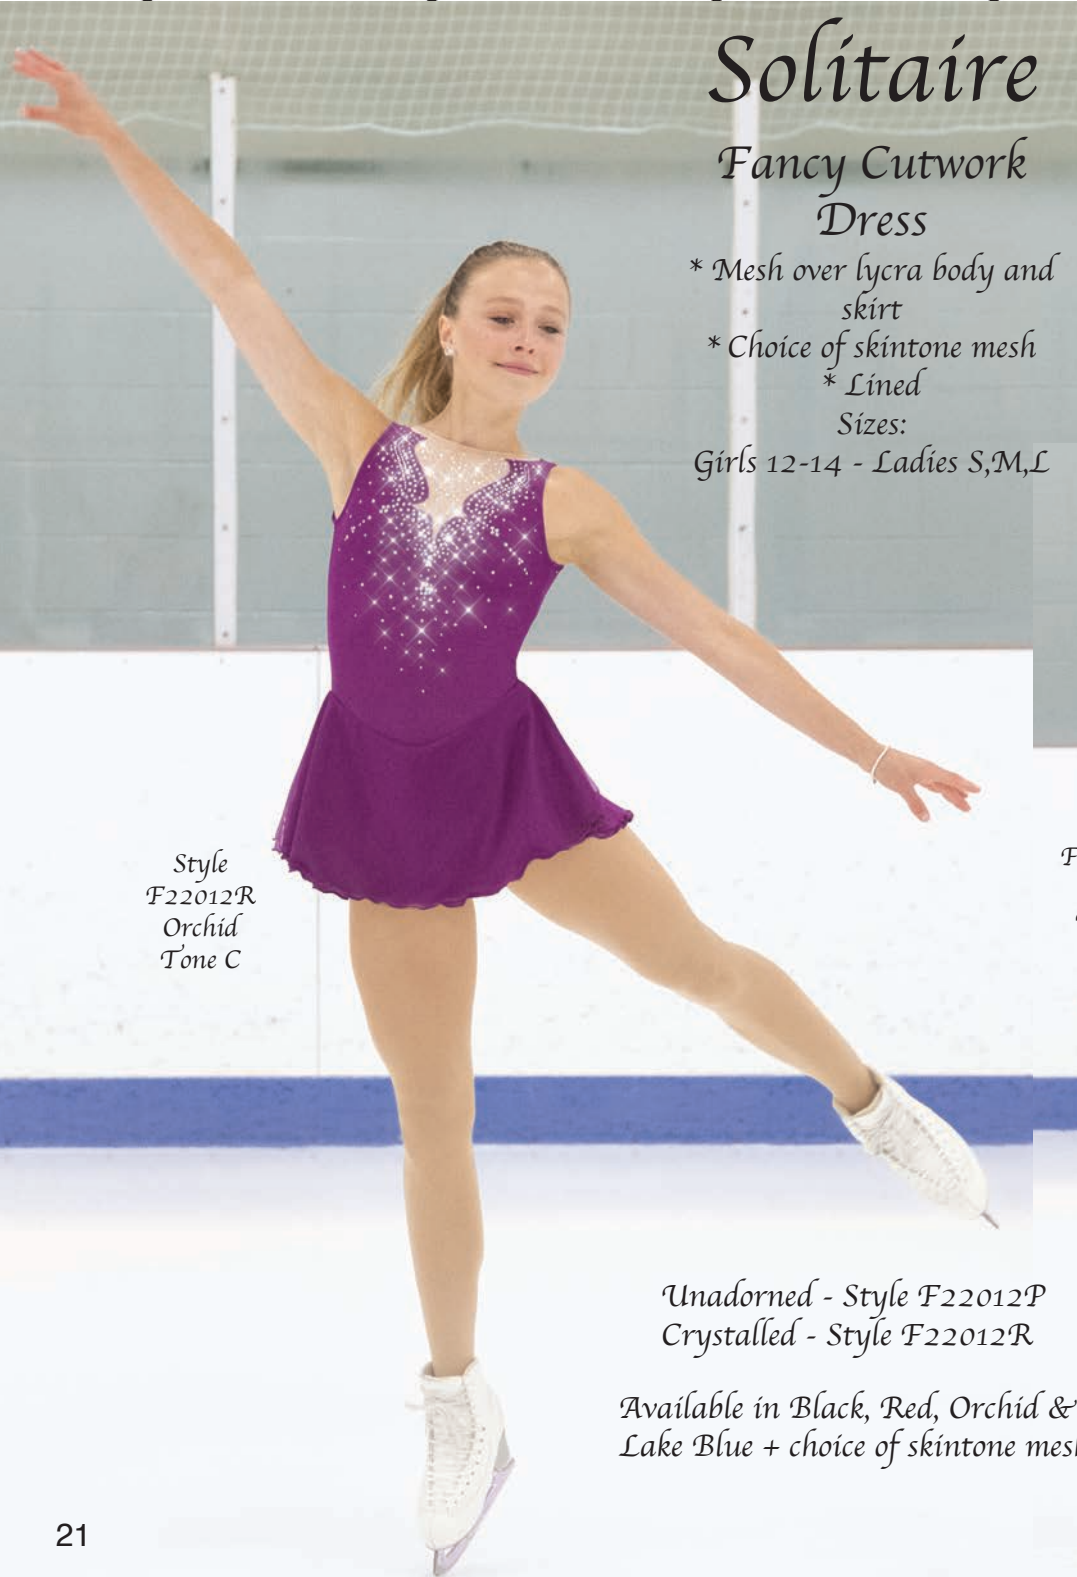

Style
F22012R
Orchid
Tone C

Style
F22012R
Orchid
Tone C

Solitaire

Fancy Cutwork Dress

- Mesh over lycra body and skirt
- Choice of skintone mesh
- Lined
- Sizes:
  Girls 12-14 - Ladies S,M,L