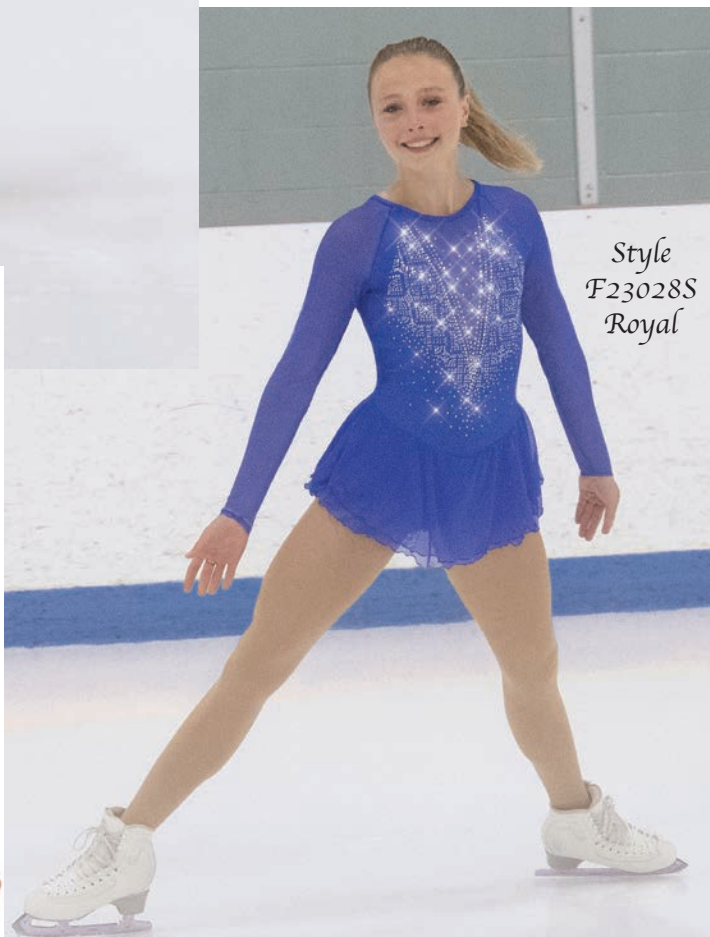

Style
F23028S
Royal

Style
F23028S
Royal

Style
F23028R
Red

Solitaire

Sweetheart Dance Dress

- * Lycra Bodice with sweetheart front and keyhole back
- * Long mesh sleeves with fingerpoints
- * Lined
- * Choose from Black, Purple Mist or Red