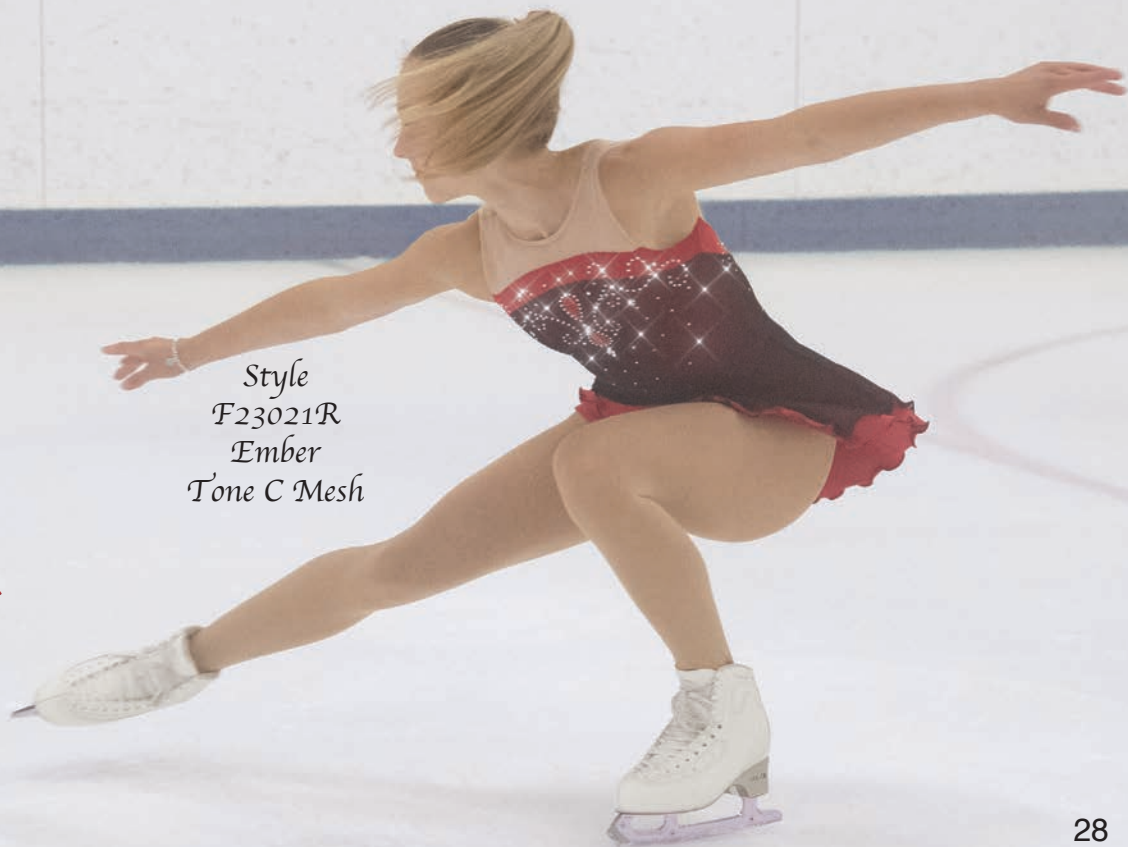

Style
F23021R
Ember
Tone C Mesh