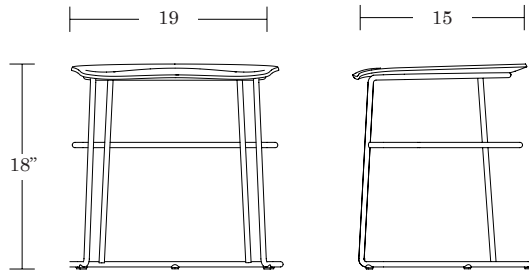

Glide Options

Standard (poly)
Felt

Features

500+lbs Tested
Stool Weight: 14 lbs

SPECIFICATIONS

Low Stool/ BARS

Veneer Options

[View here](#)