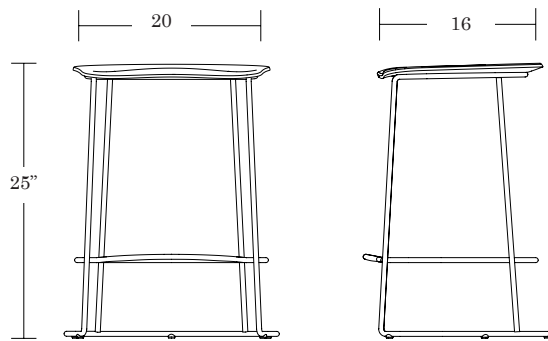

Counter Stool/ BARC

SPECIFICATIONS

Veneer Options

[View here](#)

Natural Oak
Natural Walnut
4 Stains on Oak

Felt Options

[View here](#)

Standard Felt Finishes
Custom Felt Finish* (additional custom match fee)

Glide Options

Standard (poly)
Felt

Features

500+lbs Tested
Stool Weight: 14 lbs