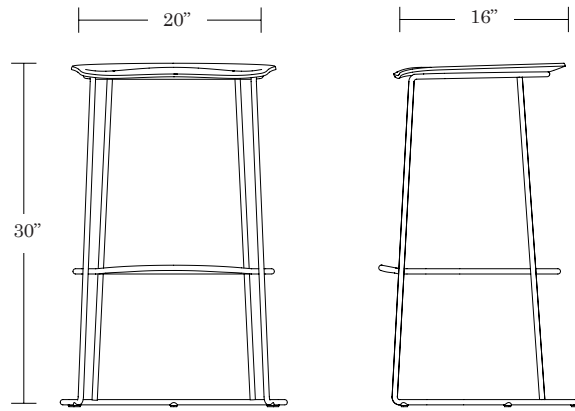

Bar Stool/BARB

SPECIFICATIONS

Veneer Options

[View here](#)

Natural Oak
Natural Walnut
4 Stains on Oak

Felt Options

[View here](#)

Standard Felt Finishes
Custom Felt Finish* (additional custom match fee)

Glide Options

Standard (poly)
Felt

Features

500+lbs Tested
Stool Weight: 15 lbs