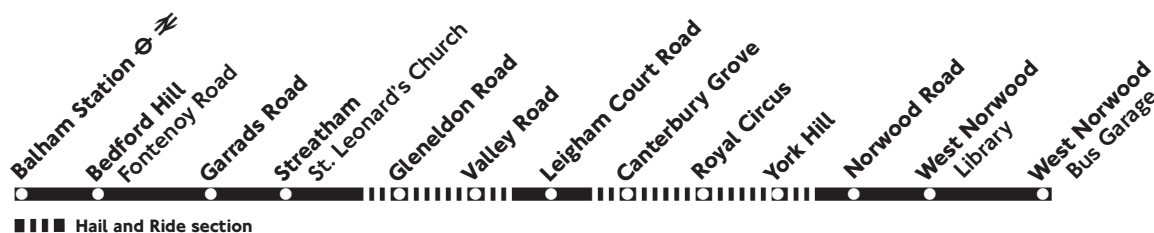

315

Balham - Streatham - West Norwood

Daily

Monday - Friday

Balham Station	0605	0625	0644	0704	0720	0740	0800	0820	0840	0900	0920	0940	Then every	00	20	40	1400	
Bedford Hill Fontenoy Road	0608	0628	0647	0707	0726	0746	0806	0826	0846	0905	0925	0945	20 mins,	05	25	45	1405	
Streatham St. Leonard's Church	0612	0632	0652	0712	0732	0752	0812	0832	0852	0912	0930	0950	at these	10	30	50	until 1410	
Valley Road Leigham Court Road	0617	0638	0700	0720	0740	0800	0820	0840	0900	0920	0937	0957	mins past	17	37	57	1417	
West Norwood Bus Garage	0623	0646	0708	0728	0748	0808	0828	0848	0908	0928	0944	1004	the hour	24	44	04	1424	
Balham Station	1420	1440	1456	1513	1533	1553	Then every	13	33	53		1813	1833	1853	1908	1928	1945	2002
Bedford Hill Fontenoy Road	1425	1445	1502	1520	1540	1600	20 mins,	20	40	00		1820	1840	1900	1915	1935	1951	2005
Streatham St. Leonard's Church	1430	1450	1508	1526	1546	1606	at these	26	46	06	until	1826	1846	1906	1921	1941	1956	2009
Valley Road Leigham Court Road	1437	1457	1516	1535	1555	1615	mins past	35	55	15		1835	1855	1915	1930	1948	2003	2014
West Norwood Bus Garage	1444	1504	1524	1544	1604	1624	the hour	44	04	24		1844	1904	1924	1939	1955	2008	2020
Balham Station	2030	Then every	00	30														2400
Bedford Hill Fontenoy Road	2033	30 minutes,	03	33														0003
Streatham St. Leonard's Church	2037	at these	07	37	until													0007
Valley Road Leigham Court Road	2042	minutes past	12	42														0012
West Norwood Bus Garage	2048	the hour	18	48														0018

Saturday (also Good Friday)

Balham Station	0605	0635	0705	0735	0805	0823	0840	Then every	00	20	40		1800	1820	1840	1900	1930	2000
Bedford Hill Fontenoy Road	0608	0638	0708	0738	0808	0827	0845	20 mins,	05	25	45		1805	1825	1845	1903	1933	2003
Streatham St. Leonard's Church	0612	0642	0712	0742	0812	0831	0850	at these	10	30	50	until	1810	1830	1850	1907	1937	2007
Valley Road Leigham Court Road	0617	0647	0717	0747	0817	0837	0857	mins past	17	37	57		1817	1837	1856	1912	1942	2012
West Norwood Bus Garage	0623	0653	0723	0753	0823	0844	0904	the hour	24	44	04		1824	1844	1902	1918	1948	2018
Balham Station	2030	Then every	00	30														2400
Bedford Hill Fontenoy Road	2033	30 minutes,	03	33														0003
Streatham St. Leonard's Church	2037	at these	07	37	until													0007
Valley Road Leigham Court Road	2042	minutes past	12	42														0012
West Norwood Bus Garage	2048	the hour	18	48														0018

Sunday and other Public Holidays