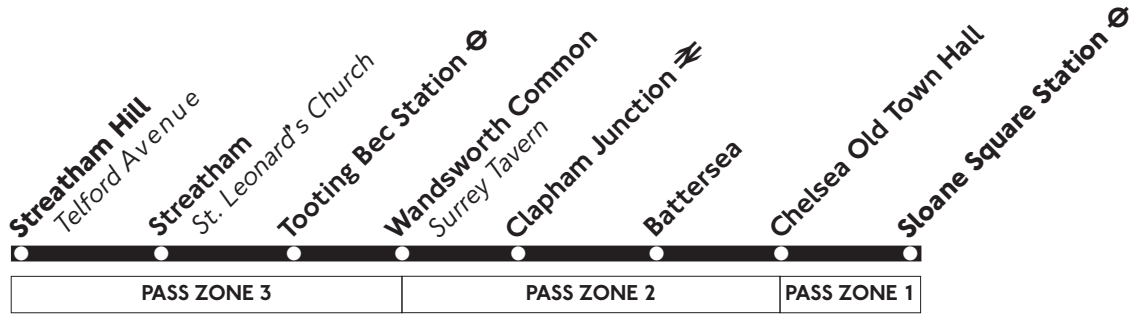

## Streatham Hill - Clapham Junction - Sloane Square

Daily

### Mondays to Fridays

Streatham Hill Telford Avenue	0442	0457	0512	0527	0542	0557	0609	0621		1840		2000	2400	
Streatham St. Leonard's Church	0448	0503	0518	0533	0548	0603	0615	0627	Then about	1847	Then about	2007	Then about	0006
Tooting Bec Station Ⓞ	0454	0509	0524	0539	0554	0609	0621	0633	every	1854	every	2013	every	0012
Wandsworth Common Surrey Tavern	0459	0514	0529	0544	0559	0614	0626	0638	8 minutes	1900	10 minutes	2018	12 minutes	0017
Clapham Junction Station Ⓞ	0507	0522	0537	0552	0607	0622	0634	0646	until	1910	until	2027	until	0025
Battersea Howie Street	0515	0530	0545	0600	0615	0630	0642	0654		1920		2036		0033
Sloane Square Ⓞ	0524	0539	0554	0609	0624	0639	0651	0703		1932		2046		0042

### Saturdays

Streatham Hill Telford Avenue	0442	0457	0512	0527	0542	0557		0841		1730		1900	2400	
Streatham St. Leonard's Church	0448	0503	0518	0533	0548	0603	Then about	0848	Then about	1738	Then about	1907	Then about	0006
Tooting Bec Station Ⓞ	0454	0509	0524	0539	0554	0609	every	0854	every	1745	every	1913	every	0012
Wandsworth Common Surrey Tavern	0459	0514	0529	0544	0559	0614	12 minutes	0859	8 minutes	1751	10 minutes	1918	12 minutes	0017
Clapham Junction Station Ⓞ	0507	0522	0537	0552	0607	0622	until	0908	until	1802	until	1927	until	0025
Battersea Howie Street	0515	0530	0545	0600	0615	0630		0917		1812		1936		0033
Sloane Square Ⓞ	0524	0539	0554	0609	0624	0639		0927		1823		1946		0042