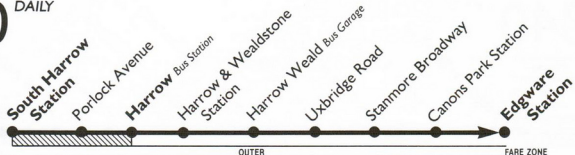

340 DAILY

Please have your fare ready to **PAY THE DRIVER**

Monday to Friday peak hours
Including Route 209 School journeys between South Harrow, Harrow Weald and Stanmore Station

Mondays to Fridays

Saturdays

Harrow Bus Station	0631	0651	0711	0731	0751	0811	0831	0851	0906	0921	Then at	36	51	06	21	1736	
Harrow & Wealdstone Station	0637	0657	0717	0737	0757	0817	0837	0857	0915	0930	these	45	00	15	30	1745	
Harrow Weald Red Lion	G 0640	0700	0720	0740	0800	0820	0840	0900	0920	0935	minutes	50	05	20	35	UNTIL	1750
Stanmore Broadway	0628	0648	0708	0728	0748	0808	0828	0848	0908	0928	past	59	14	29	44	1759	
Canons Park Station	0633	0653	0713	0733	0753	0813	0833	0853	0913	0933	each	05	20	35	50	1805	
Edgware Station	0638	0658	0718	0738	0758	0818	0838	0858	0918	0938	hour	11	26	41	56	1811	
South Harrow Station	1751	1808	1826	Then at	46	06	26	0026	0026	0026	these	52	12	32	0032	0032	
Harrow Bus Station	1800	1817	1832	these	52	12	32	0032	0032	0032	minutes	34	54	14	UNTIL	0035	
Harrow & Wealdstone Station	1805	1820	1835	minutes	03	23	43	0043	0043	0043	past	03	23	43	0043	0043	
Harrow Weald Red Lion	1813	1828	1843	past	08	28	48	0048	0048	0048	each	08	28	48	0048	0048	
Stanmore Broadway	1818	1833	1848	each	13	33	53	0053	0053	0053	hour	13	33	53	0053	0053	
Canons Park Station	1818	1833	1848	hour	13	33	53	0053	0053	0053	.....	.....	.....	.....	.....	.....	
Edgware Station	1823	1838	1853	hour	13	33	53	0053	0053	0053	.....	.....	.....	.....	.....	.....	

Sundays and Public Holidays

Harrow Bus Station	0655	0725	0755	0825	0855	0925	.....	0955	Then at	25	45	05	1725	1745	1805	1825	
Harrow & Wealdstone Station	0701	0731	0801	0831	0901	0931	G 1001	1001	these	31	51	11	1731	1751	1811	1831	
Harrow Weald Red Lion	0704	0734	0804	0834	0904	0934	G 1004	1004	minutes	34	54	14	UNTIL	1734	1754	1814	1834
Stanmore Broadway	0610	0710	0740	0810	0840	0910	0940	0955	1012	past	42	02	22	1742	1802	1822	1842
Canons Park Station	0614	0714	0744	0814	0844	0914	0944	0959	1016	each	46	06	26	1746	1806	1826	1846
Edgware Station	0619	0719	0749	0819	0849	0919	0949	1005	1022	hour	52	12	32	1752	1811	1831	1851
South Harrow Station	1845	Then at	05	25	45	2345	0002	0002	0002	these	11	31	51	1731	1751	1811	1831
Harrow Bus Station	1851	these	11	31	51	2351	0008	0008	0008	minutes	14	34	54	UNTIL	2354	0011	0011
Harrow & Wealdstone Station	1854	minutes	14	34	54	UNTIL	2354	0011	0011	past	22	42	02	0002	0019	0019	
Harrow Weald Red Lion	1902	past	22	42	02	0002	0019	0019	0019	each	26	46	06	0006	0023	0023	
Stanmore Broadway	1906	each	26	46	06	0006	0023	0023	0023	hour	31	51	11	0011	0028	0028	
Canons Park Station	1906	hour	31	51	11	0011	0028	0028	0028	.....	.....	.....	.....	.....	.....	.....	
Edgware Station	1911	hour	31	51	11	0011	0028	0028	0028	.....	.....	.....	.....	.....	.....	.....	

A - Continues to Stanmore Station.
G - Starts from Harrow Weald Bus Garage.
SD - Schoolholidays only.
V - Runs via Pinner and Hatch End.

A London Transport service – operated by Harrow Buses.
If you have any comments regarding this service, please contact: The Press and Public Relations Officer, London Regional Transport, 55 Broadway, London SW1H 0BD. Telephone 01-222 5600.