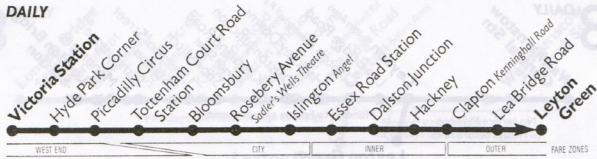

Mondays to Fridays

NOTE: Between Islington Angel and Dalston Junction buses run every 2-6 minutes during peak hours.

Islington Angel	0614	0627	0640	0654	0704	0713	0723	0727	0732	0737	0741	Then	1204	1210	1216	1222	1228
Dalston Junction	0623	0636	0649	0703	0713	0722	0732	0737	0742	0747	0751	every	1215	1221	1227	1233	1239
Hackney Central Station	0627	0640	0653	0707	0717	0726	0736	0741	0746	0751	0755	6-7	1221	1227	1233	1239	1245
Clapton Kenninghall Road	0633	0646	0659	0713	0723	0732	0742	D	0752	D	0801	minutes	1228	1235	1240	1247	1252
Leyton Bakers Arms	0641	0654	0707	0721	0731	0741	0751	—	0801	—	0810	until	1237	—	1249	—	1301
Leyton Green	0643	0656	0709	0723	0733	0743	0753	—	0803	—	0812	1240	1252	—	1304	—	1304
Islington Angel	1234	1240	1246	1252	Then	every	1504	1510	1516	1522	1528	1534	1540	Then	1924	Then	2124
Dalston Junction	1245	1251	1257	1303	1313	1316	1326	1331	1337	1343	1349	1355	1357	every	1934	every	2134
Hackney Central Station	1251	1257	1303	1309	6-7	minutes	1521	1527	1533	1539	1545	1551	1551	6-7	1938	10	2138
Clapton Kenninghall Road	1259	1304	1311	1316	minutes	until	1528	1535	1540	1547	1552	1559	1604	minutes	1944	mins.	2144
Leyton Bakers Arms	—	1313	—	1325	until	1537	—	1549	—	1601	—	1613	minutes	1952	until	2152	—
Leyton Green	—	1316	—	1328	1336	1343	1354	1400	1407	1414	1421	1428	1435	1442	1450	1457	1504
Islington Angel	2134	2144	2154	2204	2214	2224	2234	2244	2254	2304	Then	every	0044	—	—	—	—
Dalston Junction	2144	2154	2204	2214	2224	2234	2244	2254	2304	2314	Then	every	0054	—	—	—	—
Hackney Central Station	2148	2158	2208	2218	2228	2238	2248	2258	2308	2318	10	0058	—	—	—	—	—
Clapton Kenninghall Road	2155	2204	2215	2224	2235	2244	2255	2304	2315	2324	minutes	0104	—	—	—	—	—
Leyton Bakers Arms	—	2212	—	2232	—	2252	—	2312	—	2332	minutes	0112	—	—	—	—	—
Leyton Green	—	2214	—	2234	—	2254	—	2314	—	2334	until	0114	—	—	—	—	—

Saturdays

NOTE: Between Islington Angel and Clapton Kenninghall Road buses run every 5-8 minutes from 1000 to 1700.