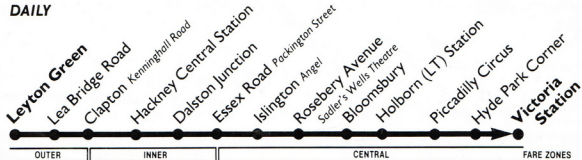

On Sundays
please
have your
fare
ready to

PAY THE DRIVER

Mondays to Fridays

Leyton Green	0525	0534	0543	0550	0554	0600	0829	0841	0852	0903	0917	0931	1045	1245
Leyton Bakers Arms	0526	0535	0544	0551	0555	0601	0830	0842	0853	0904	0918	0932	1046	1246
Clapton Kenninghall Road	0535	0544	0553	0600	0604	0610	Then every	0849	0901	0912	0923	0937	0949	Then every
Hackney Central Station	0540	0549	0558	0605	0609	0615	0855	0907	0918	0929	0943	0955	about 1101	Then every
Dalston Junction	0546	0555	0604	0611	0615	0621	6-8	0902	0914	0925	0936	0950	1002	6-8
Islington Angel	0553	0607	0613	0620	0624	0630	0914	0916	0927	0948	1000	1012	12	11-18
Holborn (LT) Station	0603	0612	0621	0628	0632	0638	until	0928	0940	0949	1000	1012	1024	mins. 1108
Piccadilly Circus		B	0634	0637	0644		0937	0950	0959	1010	1022	1034	until	1140
Hyde Park Corner			0639		0649		0943	0956	1005	1016	1028	1040	1146	1346
Victoria Station			0642		0652		0947	1000	1009	1020	1032	1044	1150	1350

Leyton Green		1257		1702		1801	1822	1842	1903	1915		2125		2145	
Leyton Bakers Arms		1258		1703		1802	1823	1843	1904	1916		2126		2146	
Clapton Kenninghall Road	1301	1307		Then every	1712	Then about every	1811	1822	1852	1913	1925	Then every	2135	2145	2155
Hackney Central Station	1307	1313		1717		1816	1837	1857	1918	1930		2140	2150	2200	2210
Dalston Junction	1314	1320		6-8	1723	1822	1843	1903	1924	1935		2145	2155	2205	2215
Islington Angel	1324	1330		minutes until	1733	1832	1852	1912	1933	1943		2153	2203	2213	2223
Holborn (LT) Station	1336	1342		1744		1842	1902	1922	1942	1952		2202	2212	2222	2232
Piccadilly Circus	1346			1754		1851	1911	1931	1951	2001		2211	2221	2231	2241
Hyde Park Corner	1352	1358		1800		1856	1916	1936	1956	2006		2216	2226	2236	2246
Victoria Station	1356	1402		1805		1900	1920	1940	2000	2010		2220	2230	2240	2250

Leyton Green	2205		2225	2243	2301	2320									
Leyton Bakers Arms	2206		2226	2244	2302	2320									
Clapton Kenninghall Road	2215	2225	2235	2253	2311	2330									
Hackney Central Station	2220	2230	2240	2258	2316	2335									
Dalston Junction	2225	2235	2245	2303	2321	2340									
Islington Angel	2233	2243	2253	2311	2329	2348									
Holborn (LT) Station	2242	2252	2302	2320	2338	2357									
Piccadilly Circus	2251	2301	2311	2329	2347	2366									
Hyde Park Corner	2256	2306	2316	2334	2351	0011									
Victoria Station	2300	2310	2320	2338	2356	0015									

Saturdays