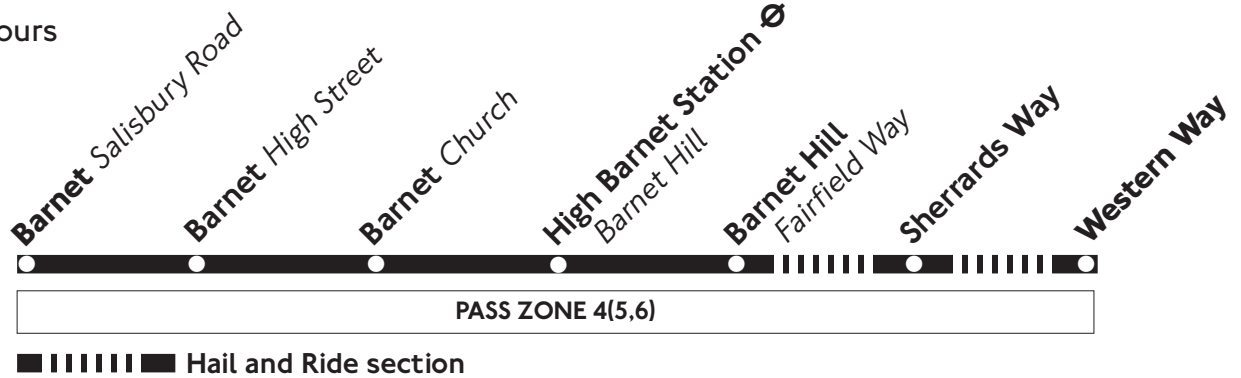

389

Barnet - Barnet Hill - Western Way

Monday to
Saturday
Shopping hours

Mondays to Saturdays

Barnet <i>Salisbury Road</i>	1018	1118	1218	1318	1418
Western Way	1025	1125	1225	1325	1425

No service on Sundays or Public Holidays

We do all we can to run the services shown but circumstances beyond our control mean that we may not always succeed. Special services run during the Christmas and New Year Holiday, with no buses on Christmas Day.