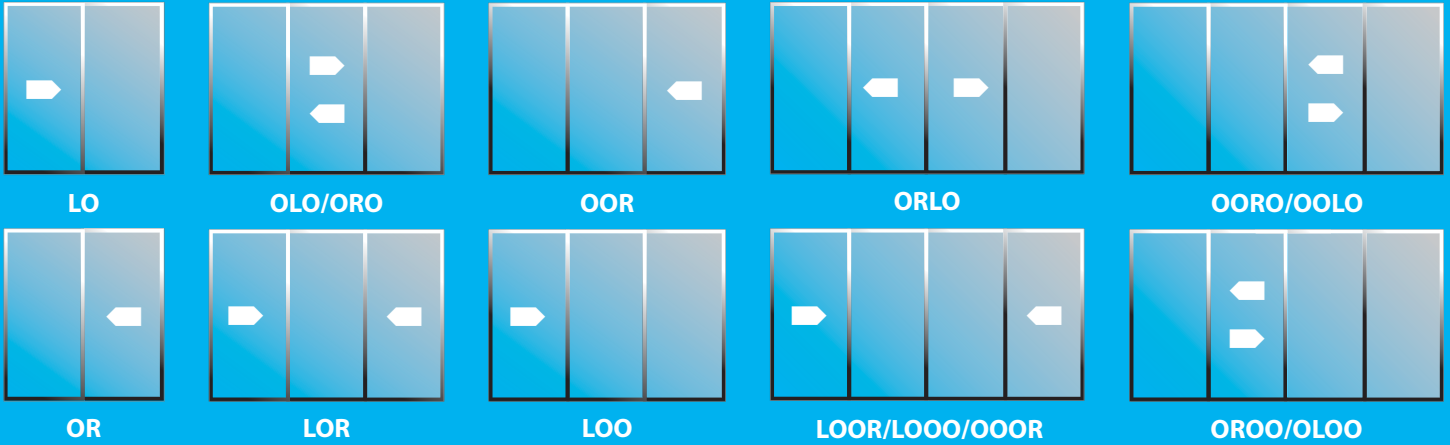

Colors

White

Sand

Tan

Silver Moon

Slate Grey

Espresso

Sidelites and Transoms

Our Transoms and Sidelites fit seamlessly with **CAPRI 3.0** and are made with the same glass package as your patio door. Shapes are also available.

Consult your dealer.

Mini Blinds are also available in Sidelites in all colors as part of the custom program.

All The Upgrades In One Package

The Da Vinci Package

"CAPRI 3.0 just got better"

CAPRI 3.0 plus

San Remo Slim or San Remo D

plus "Robusto" Screen

Is "Da Vinci"

A specially priced upgrade package.
Luxury and quality need not be expensive.

Sizes and Configuration

WIDTH	SLIDE	HEIGHTS			WIDTH	SLIDE	HEIGHTS			WIDTH	SLIDE	HEIGHTS		
		79 1/4	81 1/4	95 1/4			79 1/4	81 1/4	95 1/4			79 1/4	81 1/4	95 1/4
58 3/4	OR/LO	V ^b	V	V	89 7/16	OLO/ORO	V ^b	V	V	116 3/8	ORLO	V ^b	V	V
59 1/2	OR/LO	V ^b	V	V	89 1/4	LOO/ORO	V ^b	V	V	116 1/4	OROR/LOLO	V ^b	V	V
70 3/4	OR/LO	V ^b	V	V	107 7/16	OLO/ORO	V ^b	V	V	119 1/8	OOOR/LOOO	V ^b	V	V
71 1/2	OR/LO	V ^b	V	V	107 1/4	LOO/ORO	V ^b	V	V	119 1/4	OOOR/OLOO	V ^b	V	V
94 3/4	OR/LO	V	SO	V	143 7/16	OLO/ORO	V	SO	V	140 3/8	ORLO	V ^b	V	V
95 1/2	OR/LO	V	SO	V	143 1/4	LOO/ORO	V	SO	V	140 1/4	OROR/LOLO	V ^b	V	V
V → Standard Size V^b → Mini Blinds Available in these sizes only SO → Special Order R → Panel Slides Left L → Panel Slides Right O → Fixed Panel <i>Custom Sizes are available in all configurations. Some options not available in custom sizes</i>										143 1/8	OOOR/LOOO	V ^b	V	V
										143 1/4	OOOR/OLOO	V ^b	V	V
										188 3/8	ORLO	V	SO	V
										188 1/4	OROR/LOLO	V	SO	V
										191 1/8	OOOR/LOOO	V	SO	V
										191 1/4	OOOR/OLOO	V	SO	V