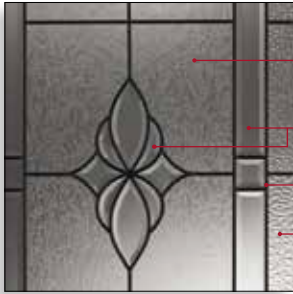

NIAGARA DECORATIVE SERIES

Glue Chip
Clear Bevels
3/16" Caming
Mica

Shown in Brass

PRIVACY

4