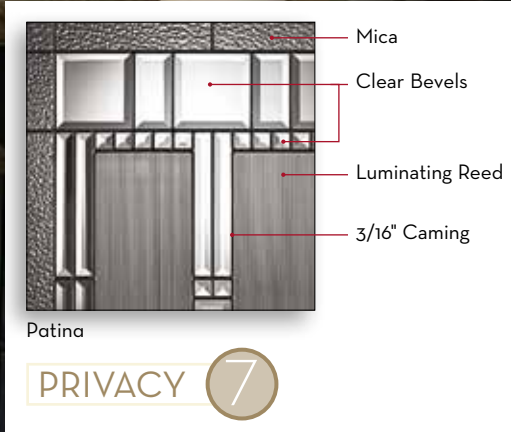

ARTISAN DECORATIVE SERIES

 6/8 & 7/0 DRS63* 2L0836ARTEWPP 6-8 (28 210 30)	 6/8 & 7/0 DRS63* 1L2236ARTEWPP 6-8 (28 210 30) 7-0 (28 30) SF Only	 6/8 DRS2B* 1L2236ARTEWPP (28 210 30)	 6/8 DRS2K 1L2236ARTEWZT (28 210 30)	 6/8 DRS2G 1L2236ARTEWPP (28 210 30)	 6/8 DRS49 1L2248ARTEWPP (28 210 30)	 6/8 DRS29 1L2248ARTEWPP (28 210 30)	 6/8 & 7/0 DRS00 1L2264ARTEWPP 6-8 (28 210 30) 7-0 (28 210 30) SF Only	 6/8 DRS6C 1L2515ARTEWVI (210 30) (30 WG Only)	 6/8 DRS3F 1L2215ARTEWZT (28 210 30)	 6/8 & 7/0 SLS60* 1L0836ARTEWPP 6-8 (12" & 14") 7-0 (12" & 14") SF Only
 6/8 SLS49 1L0848ARTEWPP (12" & 14")	 6/8 & 7/0 SLS00 1L0764ARTEWPP 6-8 (12" & 14") 7-0 (12" & 14")	 8/0 DRS63 2L0848ARTEWPP (SF - 28 30) (WG - 30)	 8/0 DRS63 1L2248ARTEWPP (SF - 28 30) (WG - 30)	 8/0 DRS2B 1L2248ARTEWPP (28 30)	 8/0 DRS29 1L2264ARTEWPP (30)	 8/0 DRS00 1L2280ARTEWPP 28 30 36	 8/0 DRS3F 1L2515ARTEWVI (30)	 8/0 SLS60 1L0848ARTEWPP (12" & 14")	 8/0 SLS49 1L0764ARTEWPP (12" & 14")	 8/0 SLS00 1L0880ARTEWPP (12" & 14")

[SF] Smooth Fiberglass [WG] Wood Grain Textured Fiberglass [FG] Fir Grain Textured Fiberglass ■ Extended Leadtime Required *Available in Solution Series Frame