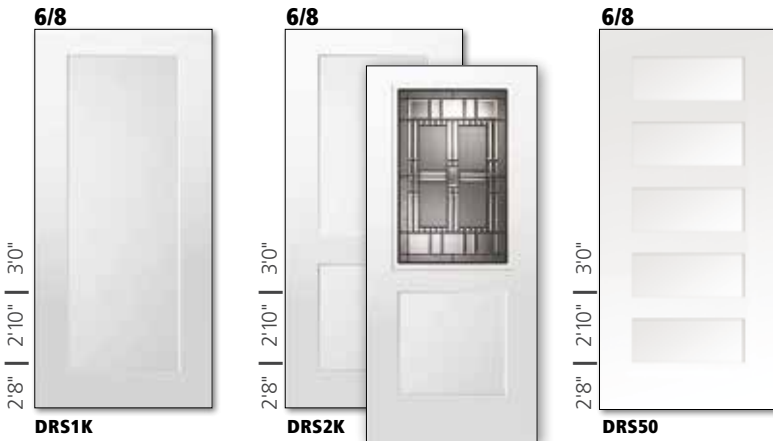

Available with any Decorative 1/2 Lite.

Available with any Decorative 1/2 Lite.

Clear and Decorative glass options available in any of the 5 panels of the DRS50 or DRF50. Photo above shown with Rooftop glass.