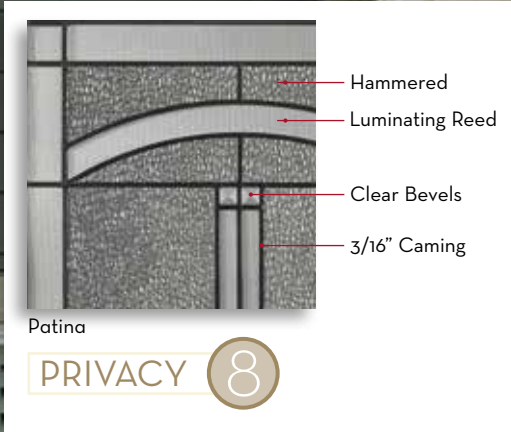

NARROWS DECORATIVE SERIES

Patina

PRIVACY 8