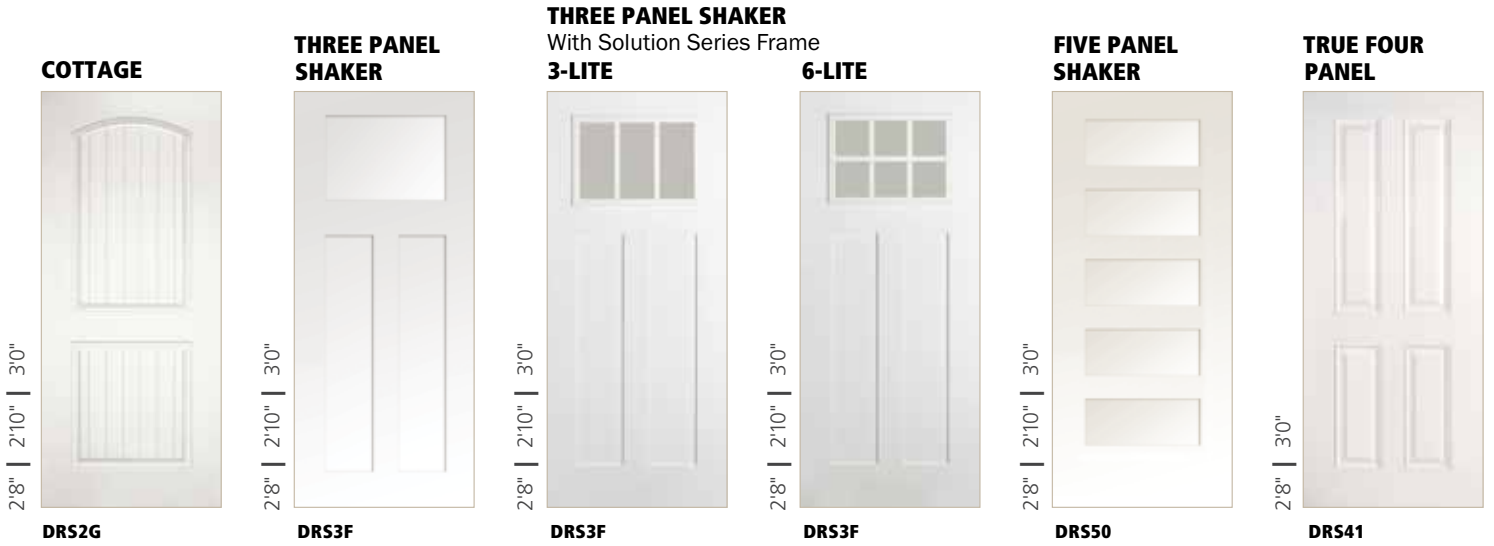

SMOOTH SKIN SERIES: 6/8