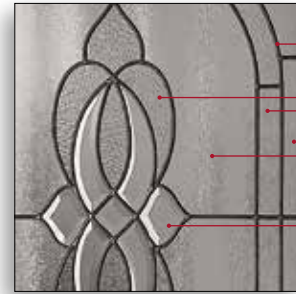

EVERTON DECORATIVE SERIES

- 3/16" Caming
- Granite
- Sable
- Clear Bevels

Shown in Patina

PRIVACY

7

[SF] Smooth Fiberglass [WG] Wood Grain Textured Fiberglass [FG] Fir Grain Textured Fiberglass ■ Extended Leadtime Required *Available in Solution Series Frame