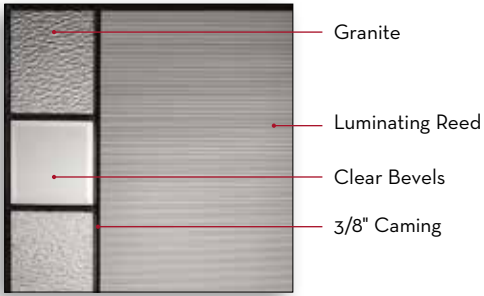

MODENA DECORATIVE SERIES

Shown in Patina

PRIVACY

7