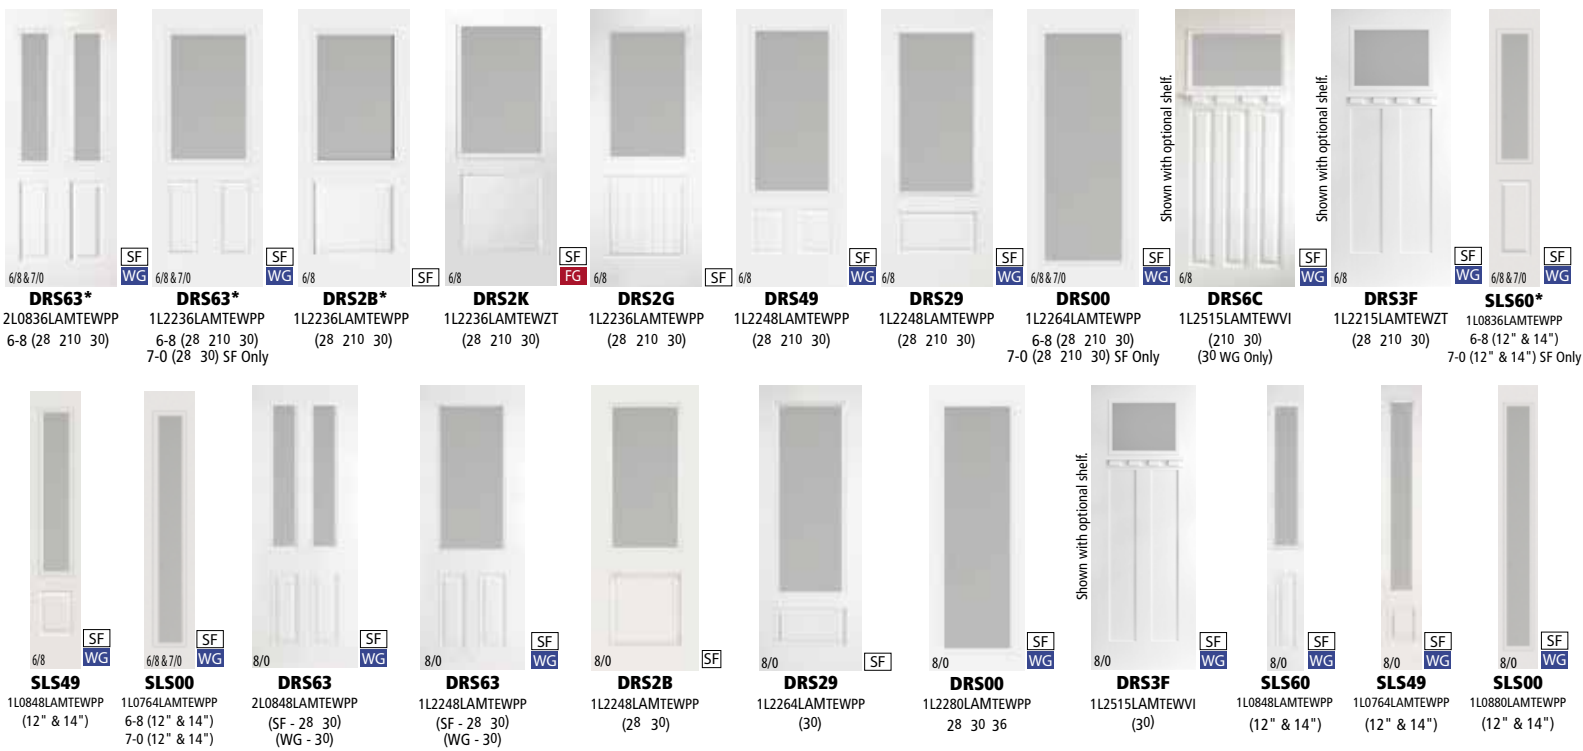

DIFFUSED WHITE LAMINATE RETRO SERIES

[SF] Smooth Fiberglass [WG] Wood Grain Textured Fiberglass [FG] Fir Grain Textured Fiberglass ■ Extended Leadtime Required *Available in Solution Series Frame