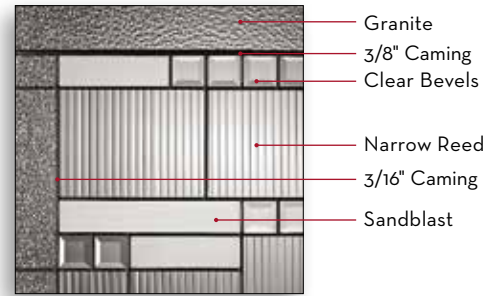

HARLOW DECORATIVE SERIES

Patina

PRIVACY

8

 6/8 & 7/0 DRS63* 2L0836HARTEWPP 6-8 (28 210 30)	 6/8 & 7/0 DRS63* 1L2236HARTEWPP 6-8 (28 210 30) 7-0 (28 30) SF Only	 6/8 DRS2B* 1L2236HARTEWPP (28 210 30)	 6/8 DRS2K 1L2236HARTEWZT (28 210 30)	 6/8 DRS2G 1L2236HARTEWPP (28 210 30)	 6/8 DRS49 1L2248HARTEWPP (28 210 30)	 6/8 DRS29 1L2248HARTEWPP (28 210 30)	 6/8 & 7/0 DRS00 1L2264HARTEWPP 6-8 (28 210 30) 7-0 (28 210 30) SF Only	 6/8 DRS6C 1L2515HARTEWVI (210 30) (30 WG Only)	 6/8 DRS3F 1L2215HARTEWZT (28 210 30)	 6/8 & 7/0 SLS60* 1L0836HARTEWPP 6-8 (12" & 14") 7-0 (12" & 14") SF Only
 6/8 SLS49 1L0848HARTEWPP (12" & 14")	 6/8 & 7/0 SLS00 1L0764HARTEWPP 6-8 (12" & 14") 7-0 (12" & 14")	 8/0 DRS63 2L0848HARTEWPP (SF - 28 30) (WG - 30)	 8/0 DRS63 1L2248HARTEWPP (SF - 28 30) (WG - 30)	 8/0 DRS2B 1L2248HARTEWPP (28 30)	 8/0 DRS29 1L2264HARTEWPP (30)	 8/0 DRS00 1L2280HARTEWPP 28 30 36	 8/0 DRS3F 1L2515HARTEWVI (30)	 8/0 SLS60 1L0848HARTEWPP (12" & 14")	 8/0 SLS49 1L0764HARTEWPP (12" & 14")	 8/0 SLS00 1L0880HARTEWPP (12" & 14")

[SF] Smooth Fiberglass [WG] Wood Grain Textured Fiberglass [FG] Fir Grain Textured Fiberglass ■ Extended Leadtime Required *Available in Solution Series Frame