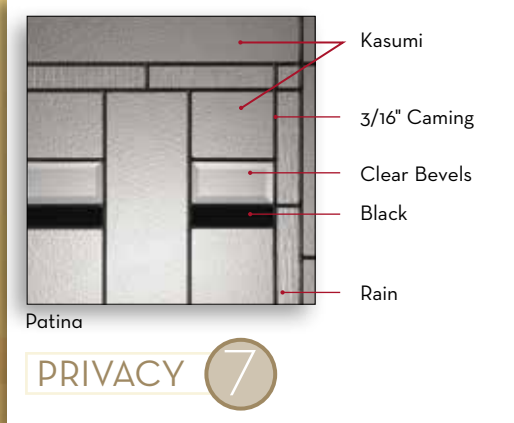

HOLLISTER DECORATIVE SERIES

Patina

PRIVACY 7

6/8 & 7/0 DRS63* 2L0836HOLTEWPP 6-8 (28 210 30)	6/8 & 7/0 DRS63* 1L2236HOLTEWPP 6-8 (28 210 30) 7-0 (28 30) SF Only	6/8 DRS2B* 1L2236HOLTEWPP (28 210 30)	6/8 DRS2K 1L2236HOLTEWZT (28 210 30)	6/8 DRS2G 1L2236HOLTEWPP (28 210 30)	6/8 DRS49 1L2248HOLTEWPP (28 210 30)	6/8 DRS29 1L2248HOLTEWPP (28 210 30)	6/8 & 7/0 DRS00 1L2264HOLTEWPP 6-8 (28 210 30) 7-0 (28 210 30) SF Only	6/8 & 7/0 SLS60* 1L0836HOLTEWPP 6-8 (12" & 14") 7-0 (12" & 14") SF Only
6/8 & 7/0 SLS60* 1L0836HOLTEWPP 6-8 (12" & 14") 7-0 (12" & 14") SF Only	6/8 SLS49 1L0848HOLTEWPP (12" & 14")	6/8 & 7/0 SLS00 1L0764HOLTEWPP 6-8 (12" & 14") 7-0 (12" & 14")	8/0 DRS63 2L0848HOLTEWPP (SF - 28 30) (WG - 30)	8/0 DRS63 1L2248HOLTEWPP (SF - 28 30) (WG - 30)	8/0 DRS2B 1L2248HOLTEWPP (28 30)	8/0 DRS29 1L2264NHOLEWPP (30)	8/0 SLS60 1L0848NHOLEWPP (12" & 14")	8/0 SLS49 1L0848HOLTEWPP (12" & 14")

[SF] Smooth Fiberglass [WG] Wood Grain Textured Fiberglass [FG] Fir Grain Textured Fiberglass ■ Extended Leadtime Required *Available in Solution Series Frame