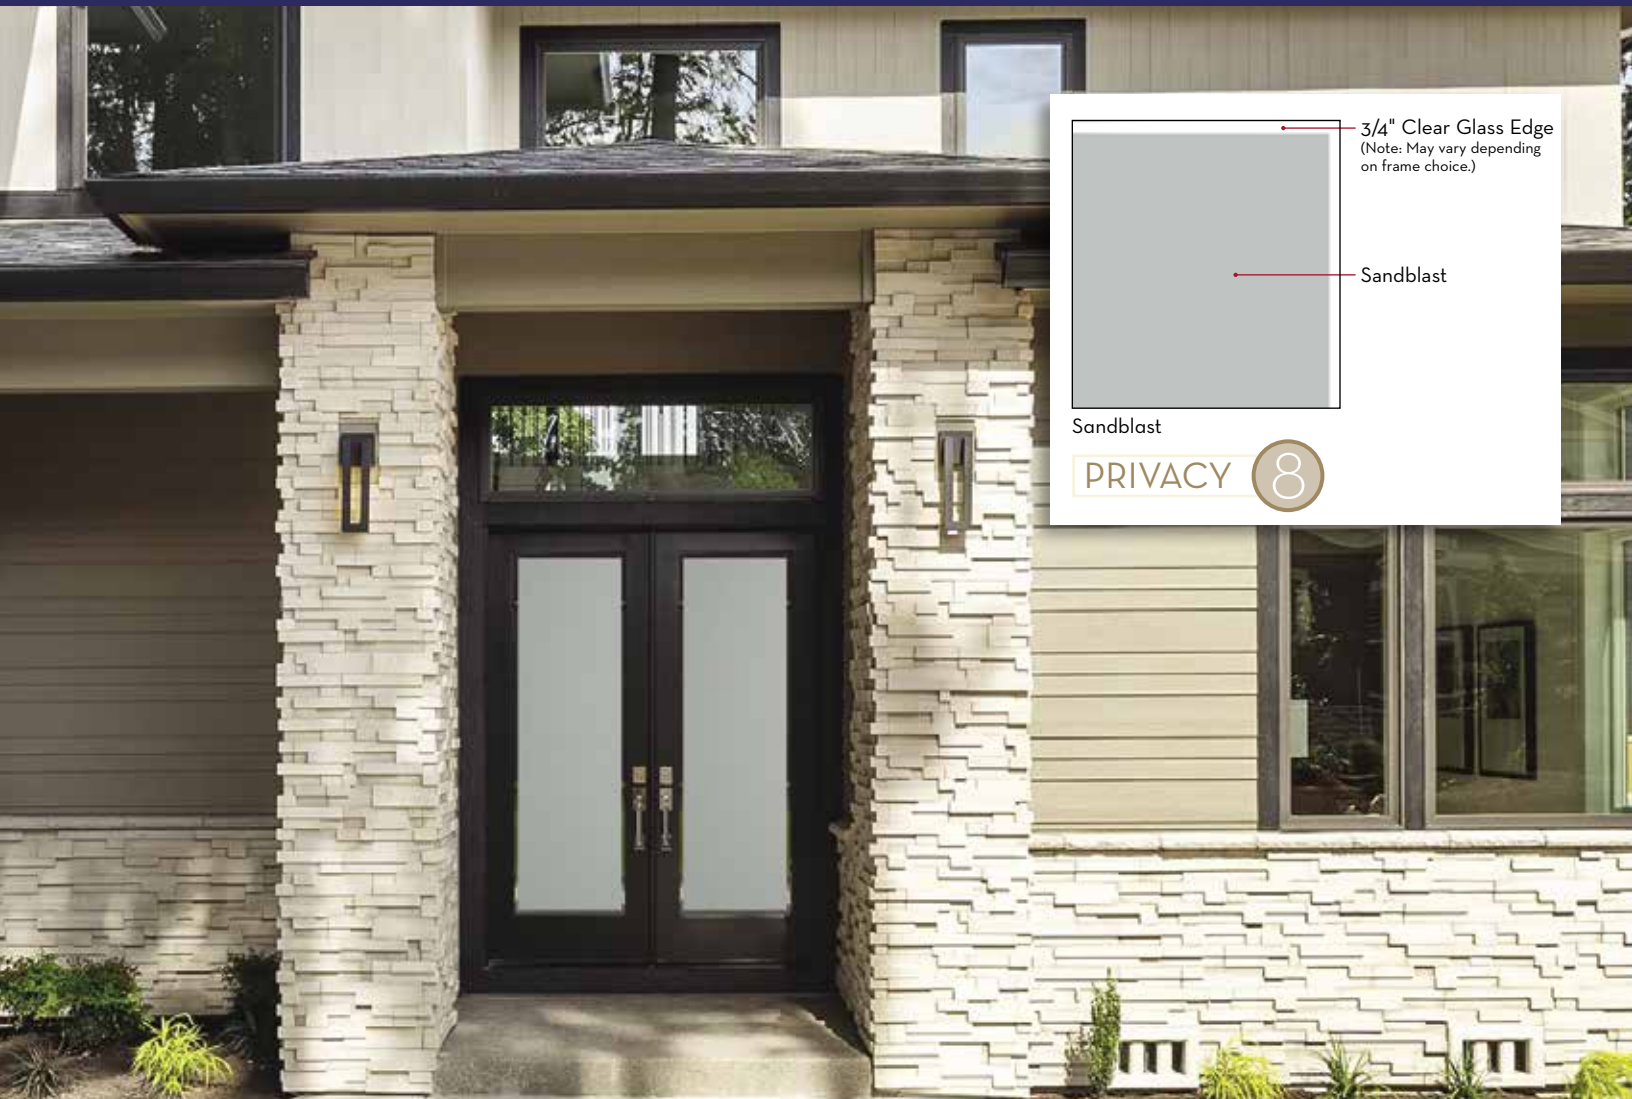

PERIMETER DECORATIVE SERIES

3/4" Clear Glass Edge
(Note: May vary depending on frame choice.)

Sandblast

Sandblast

PRIVACY 8

 6/8 & 7/0 [SF] [WG]	 6/8 & 7/0 [SF] [WG]	 6/8 [SF]	 6/8 [SF] [FG]	 6/8 [SF]	 6/8 [SF] [WG]	 6/8 [SF] [WG]	 6/8 & 7/0 [SF] [WG]	 6/8 [SF] [WG] Shown with optional shelf.	 6/8 [SF] [WG] Shown with optional shelf.	
DRS63* 2L0836PERTEWPP 6-8 (28 210 30)	DRS63* 1L2236PERTEWPP 6-8 (28 210 30) 7-0 (28 30) SF Only	DRS2B* 1L2236PERTEWPP (28 210 30)	DRS2K 1L2236PERTEWZT (28 210 30)	DRS2G 1L2236PERTEWPP (28 210 30)	DRS49 1L2248PERTEWPP (28 210 30)	DRS29 1L2248PERTEWPP (28 210 30)	DRS00 1L2264PERTEWPP 6-8 (28 210 30) 7-0 (28 210 30) SF Only	DRS6C 1L2515PERTEWVI (210 30) (30 WG Only)	DRS3F 1L2215PERTEWZT (28 210 30)	
 6/8 & 7/0 [SF] [WG]	 6/8 [SF] [WG]	 6/8 & 7/0 [SF] [WG]	 8/0 [SF] [WG]	 8/0 [SF] [WG]	 8/0 [SF]	 8/0 [SF]	 8/0 [SF] [WG]	 8/0 [SF] [WG] Shown with optional shelf.	 8/0 [SF] [WG]	 8/0 [SF] [WG]
SLS60* 1L0836PERTEWPP 6-8 (12" & 14") 7-0 (12" & 14") SF Only	SLS49 1L0848PERTEWPP (12" & 14")	SLS00 1L0764PERTEWPP 6-8 (12" & 14") 7-0 (12" & 14")	DRS63 2L0848PERTEWPP (SF - 28 30) (WG - 30)	DRS63 1L2248PERTEWPP (SF - 28 30) (WG - 30)	DRS2B 1L2248PERTEWPP (28 30)	DRS29 1L2264PERTEWPP (30)	DRS00 1L2280PERTEWPP 28 30 36	DRS3F 1L2515PERTEWVI (30)	SLS60 1L0848PERTEWPP (12" & 14")	SLS49 1L0764PERTEWPP (12" & 14")

[SF] Smooth Fiberglass [WG] Wood Grain Textured Fiberglass [FG] Fir Grain Textured Fiberglass ■ Extended Leadtime Required *Available in Solution Series Frame