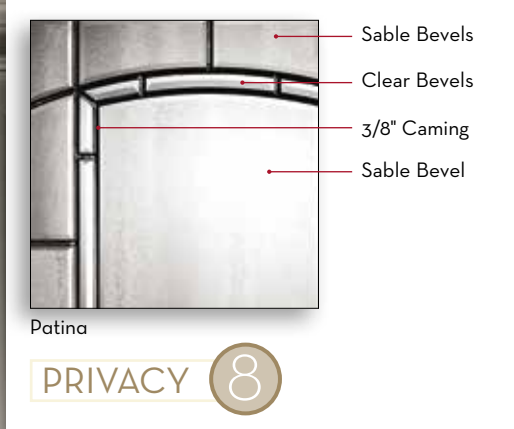

ADELAIDE DECORATIVE SERIES

Patina

PRIVACY

Clear Ripple

 6/8 & 7/0 DRS63* 2L0836ADETEWPP 6-8 (28 210 30)	 6/8 & 7/0 DRS63* 1L2236ADETEWPP 6-8 (28 210 30) 7-0 (28 30) SF Only	 6/8 DRS2B* 1L2236ADETEWPP (28 210 30)	 6/8 DRS2K 1L2236ADETEWZT (28 210 30)	 6/8 DRS2G 1L2236ADETEWPP (28 210 30)	 6/8 DRS49 1L2248ADETEWPP (28 210 30)	 6/8 DRS29 1L2248ADETEWPP (28 210 30)	 6/8 & 7/0 DRS00 1L2264ADETEWPP 6-8 (28 210 30) 7-0 (28 210 30) SF Only	 6/8 DRS6C 1L2515ADETEWVI (210 30) (30 WG Only)	 6/8 DRS3F 1L2215ADETEWZT (28 210 30)	 6/8 & 7/0 SLS60* 1L0836ADETEWPP 6-8 (12" & 14") 7-0 (12" & 14") SF Only
 6/8 SLS49 1L0848ADETEWPP (12" & 14")	 6/8 & 7/0 SLS00 1L0764ADETEWPP 6-8 (12" & 14") 7-0 (12" & 14")	 8/0 DRS63 2L0848ADETEWPP (SF - 28 30) (WG - 30)	 8/0 DRS63 1L2248ADETEWPP (SF - 28 30) (WG - 30)	 8/0 DRS2B 1L2248ADETEWPP (28 30)	 8/0 DRS29 1L2264ADETEWPP (30)	 8/0 DRS00 1L2280ADETEWPP 28 30 36	 8/0 DRS3F 1L2515ADETEWVI (30)	 8/0 SLS60 1L0848ADETEWPP (12" & 14")	 8/0 SLS49 1L0764ADETEWPP (12" & 14")	 8/0 SLS00 1L0880ADETEWPP (12" & 14")

[SF] Smooth Fiberglass [WG] Wood Grain Textured Fiberglass [FG] Fir Grain Textured Fiberglass ■ Extended Leadtime Required *Available in Solution Series Frame