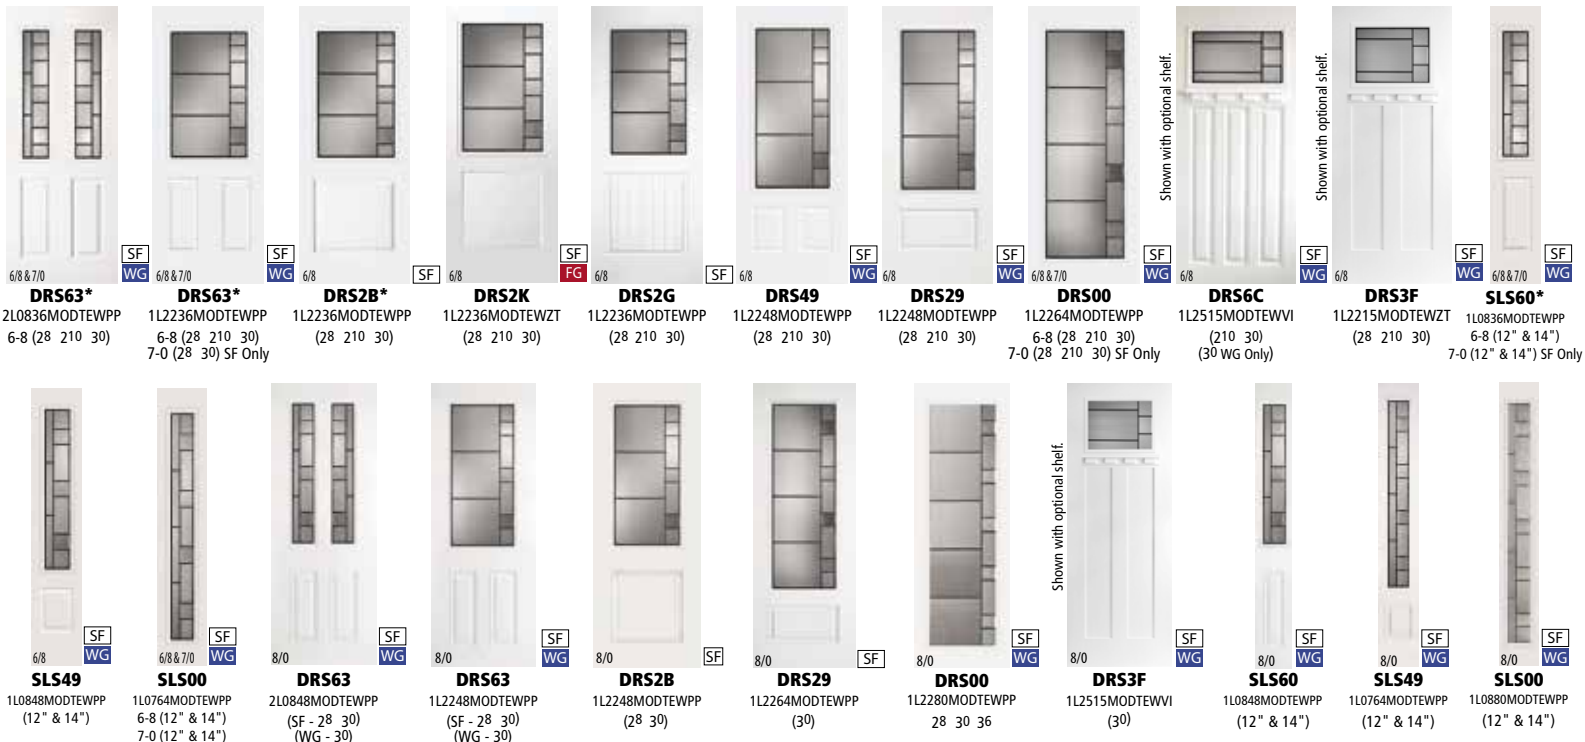

[SF] Smooth Fiberglass [WG] Wood Grain Textured Fiberglass [FG] Fir Grain Textured Fiberglass ■ Extended Leadtime Required *Available in Solution Series Frame