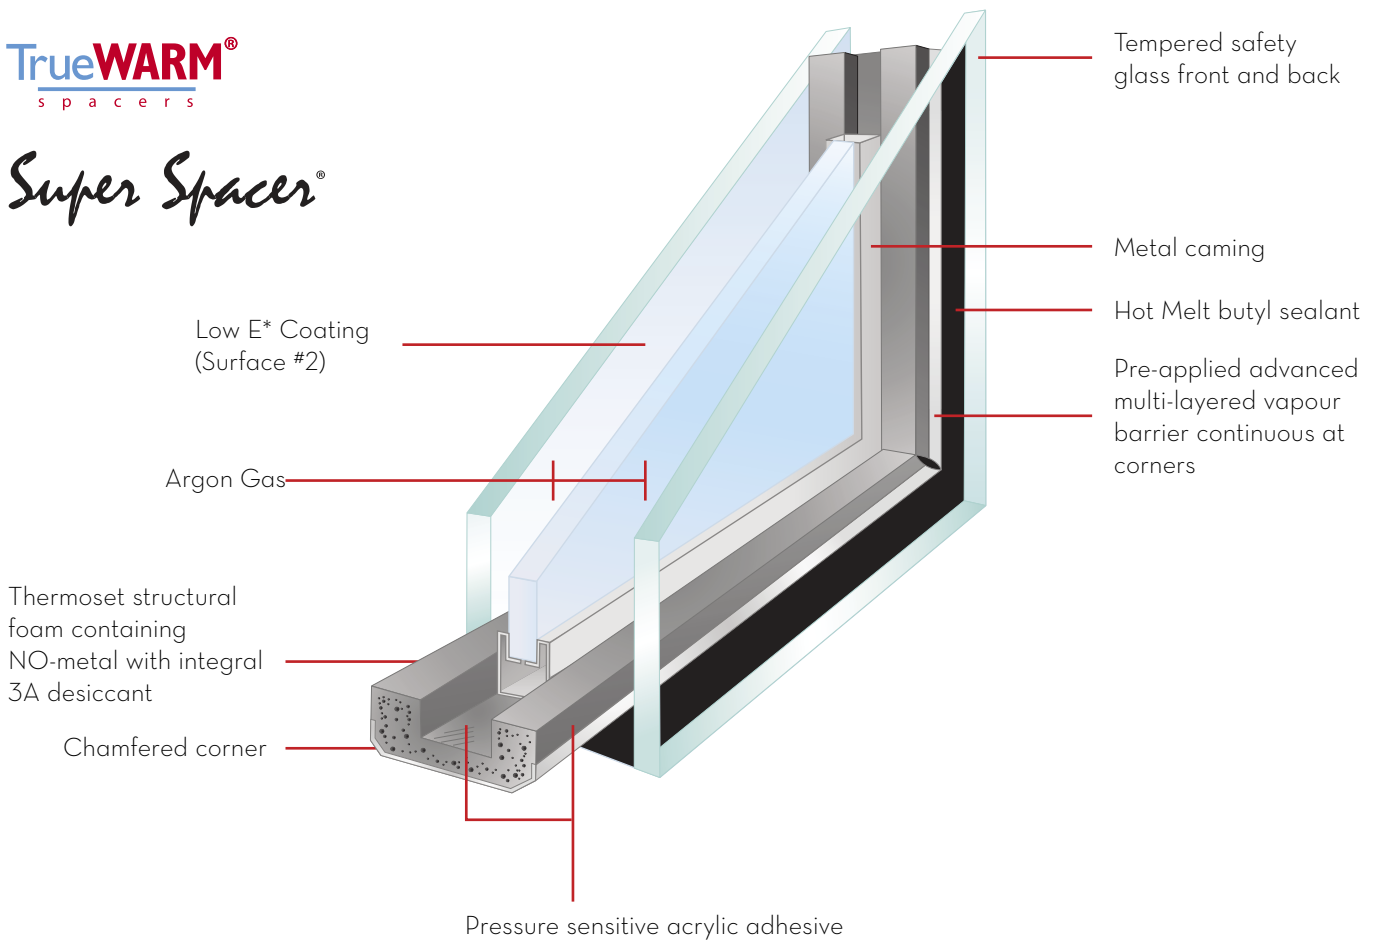

DIRECT GLAZED

INSULATING SYSTEM

All Trimlite Decorative Doorlites are made with Super Spacer® Cushion Edge™, a flexible, U-shaped, silicone foam tape product used to wrap around and cushion our center decorative panel. Featuring a vapor barrier backing, the product used in combination with Hot Melt butyl, provides a superior Warm-Edge seal.

PERFORMANCE FEATURES

- Warm-Edge Benefits: Superior silicone foam insulation, low thermal conductivity
- Silicone Foam Features: Excellent UV resistance and extreme temperature performance
- Dual-Seal Performance: Chamfered corners for increased sealant depth
- Tempered Safety Glass for your piece of mind
- Low E* with Argon Gas for your comfort

All Trimlite Doorlites are certified by the National Accreditation and Management Institute, Inc. (NAMI).

All Trimlite products are energy tested. Consult your dealer for specific energy ratings.

Warranties: Our products are covered by separate limited warranties. Please contact your dealer for more information.

SuperSpacer®, TrueWarm® and Cushion Edge™ are all registered trademarks of QUANNEX BUILDING PRODUCTS.

*Our doorlites are available with Low E and Argon. However, some exceptions may apply. Contact your dealer for more details.