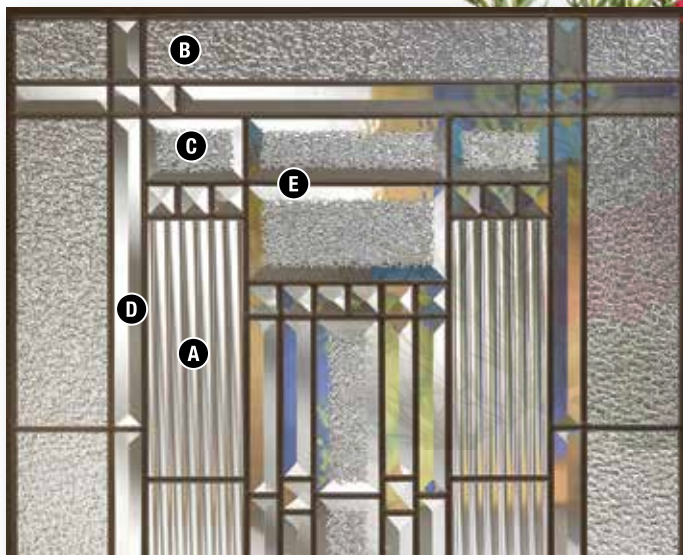

# KINGSTON

KINGSTON KI-2248 and Sidelites KI-848

KINGSTON GLASS DETAILS

A	1/2" Reeded
B	Granite
C	Sparkolite Bevel
D	Clear Bevel
E	Patina or Black Chrome Caming

Privacy Level

See opposite page for additional glass sizes for this collection.