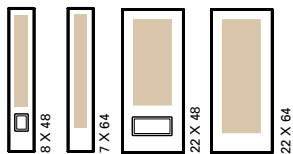

Available Transoms