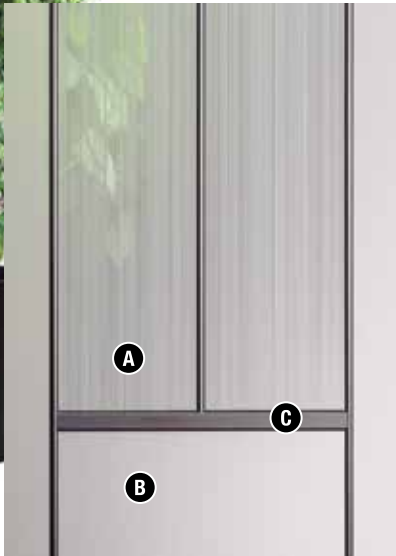

MICA

MI-764 MI-2264