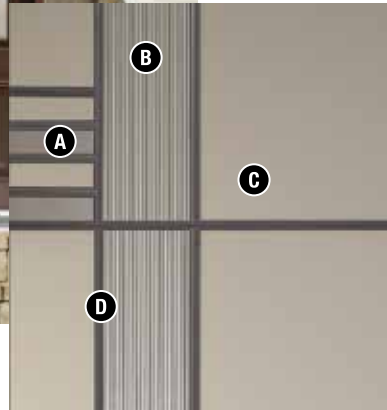

IMOLA GLASS DETAILS

- A Transparent Bronze
- B Narrow Reeded
- C Bronze Acid Etched
- D Pewter Caming

MI-848 MI-2248

Privacy Level