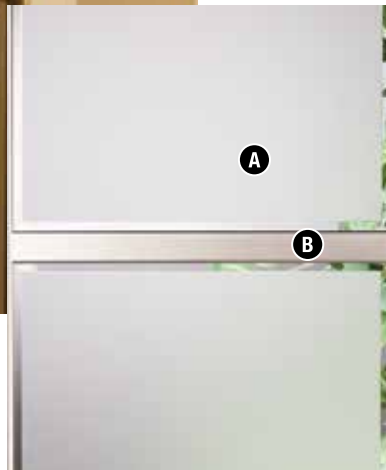

DI-764 DI-2264

Privacy Level