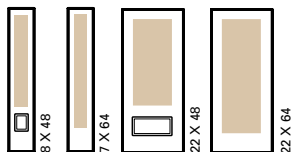

ANYA GLASS DETAILS

- A Screen
- B Linata
- C Grey Acid Etched
- D Superline
- E Pewter Caming

Available Transoms

Privacy Level