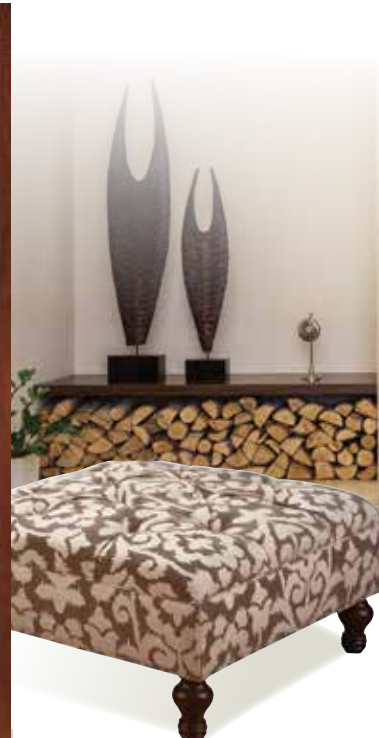

WI-LY-2248

WROUGHT IRON  
GLASS COLLECTION

Standard  
Sizes  
Available

Available Transoms

HALF MOON    ELLIPSE

SEGMENTAL    RECTANGLE