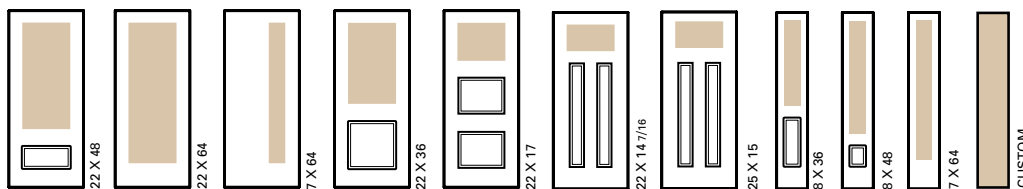

PINE VALLEY STANDARD SIZES AVAILABLE

Available Transoms