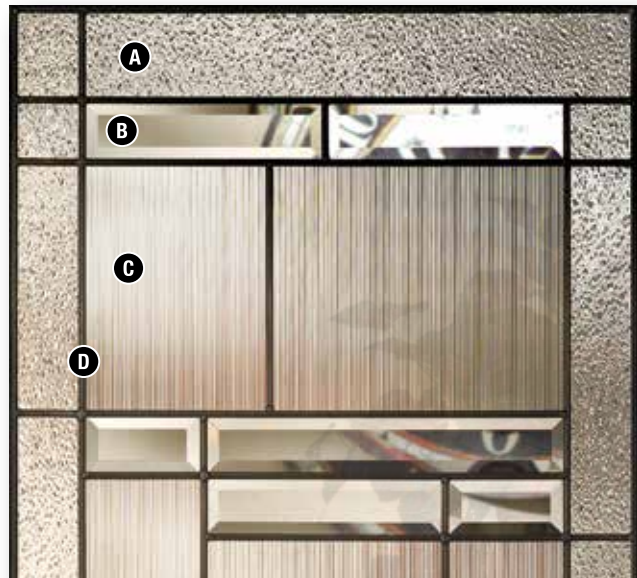

# OAKHILL

OAK HILL OH-2248 and Sidelite OH-848

OAK HILL GLASS DETAILS

A	Sparkolite
B	Clear Bevel
C	1/8" Reeded
D	Patina Caming

Privacy Level

See opposite page for additional glass sizes for this collection.