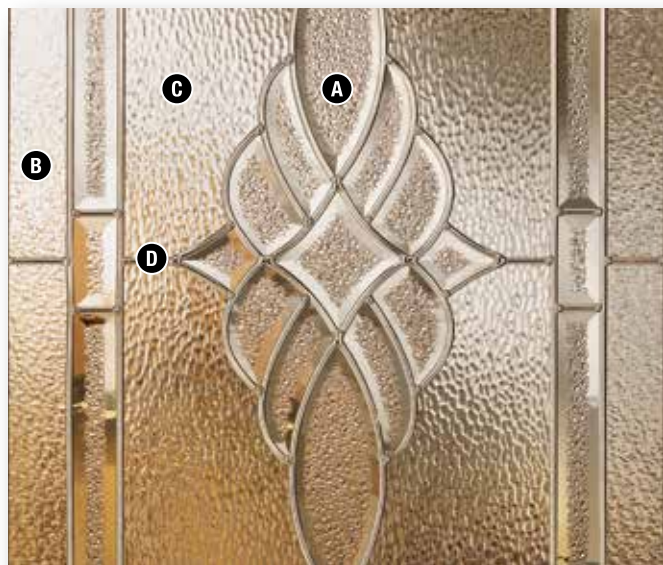

See opposite page for additional glass sizes for this collection.