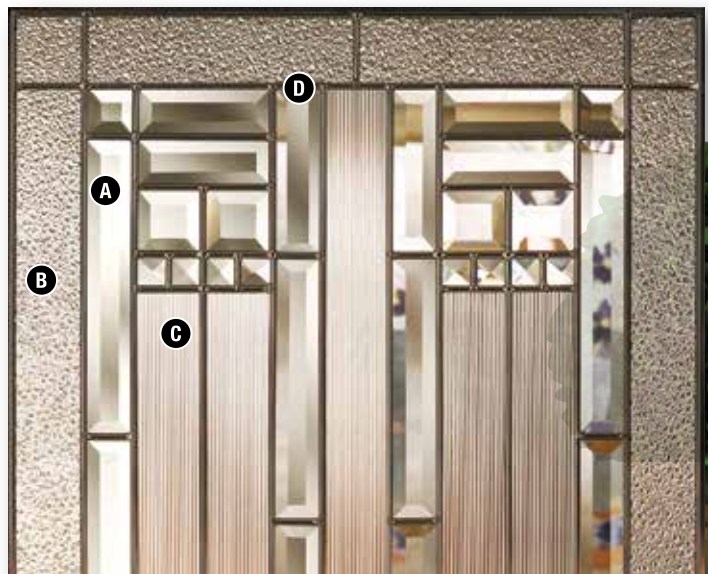

# GLACIER

GLACIER GLASS DETAILS

A Clear Bevel

B Sparkolite

C 1/8" Reed

D Patina Caming

Privacy Level

See opposite page for additional glass sizes for this collection.