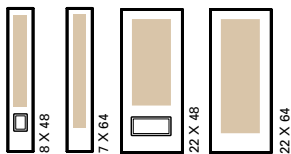

Available Transoms