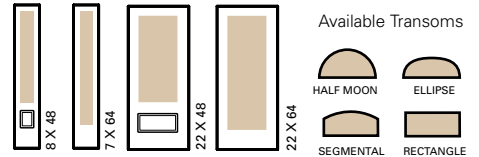

Privacy Level