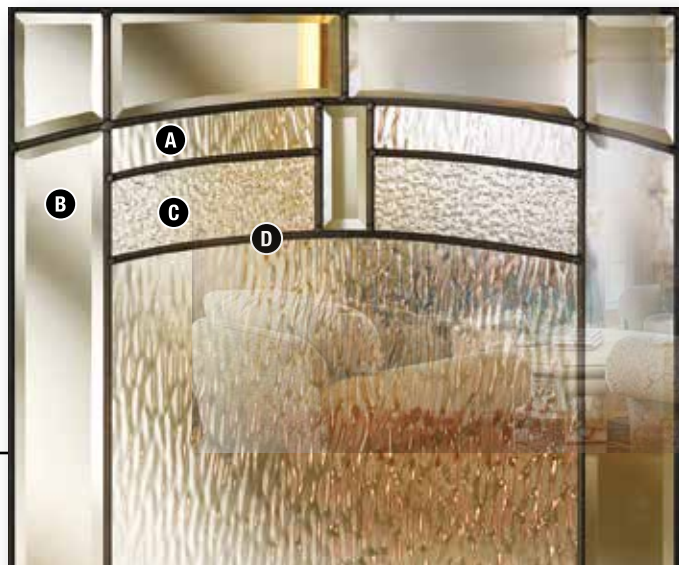

## LISBON STANDARD SIZES AVAILABLE

Available Transoms

PINEVALLEY GLASS DETAILS

- A Clear Water
- B Clear Bevel
- C Granite Glass
- D Patina Caming

Privacy Level

See opposite page for additional glass sizes for this collection.