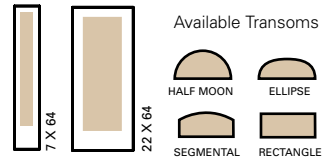

DI-764 DI-2264

Privacy Level