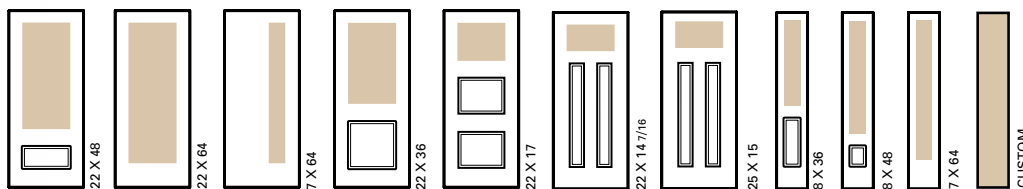

KINGSTON STANDARD SIZES AVAILABLE