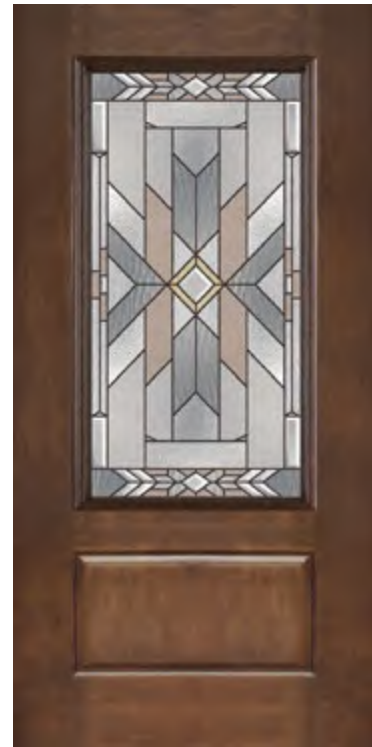

MAH-2EM
Available Widths:
32", 34", 36"
Mohave Glass by ODL