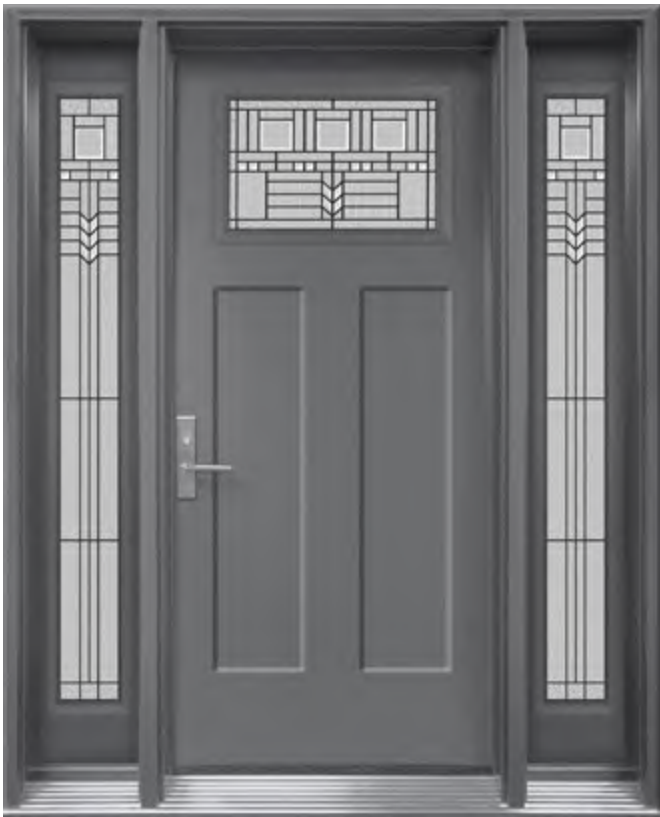

SM-2P
Available Widths: 32", 34", 36"

SM-2P
Available Widths: 32", 34", 36"
Jacinto Glass by ODL

SM-2P
Available Widths: 32", 34", 36"
Crosswalk Glass by ODL

SMOOTH - CRF

SM-CRF - Smooth Craftsman

SM-CRF
Available Widths: 32", 34", 36"
Oak Park Glass by ODL