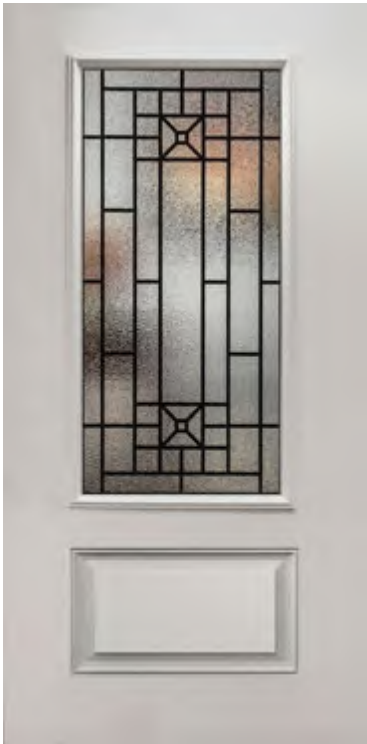

Summit Glass made by ODL

MENNIE CANADA

SM-RP
 Available Widths:
 32", 34", 36"
 Courtyard Glass by ODL

SM-RP
 Available Widths:
 32", 34", 36"
 Mohave Glass by ODL

6'8"

SMOOTH ZEM

MENNIE CANADA

SM-2EM
Available Widths:
32", 34", 36"
Monterey Glass by ODL

SM-2EM
Available Widths:
32", 34", 36"
Summit Glass by ODL

SM-2EM
Available Widths:
32", 34", 36"
Mediterranean by ODL

SM-2EM
Available Widths:
32", 34", 36"
Courtyard Glass by ODL

SM-2EM
Available Widths:
32", 34", 36"
Reflections Glass by RegaLead

SM-2EM
Available Widths:
32", 34", 36"
Madison Glass by ODL

SMOOTH 2PR

SM-2PR - Executive Raised

2 Panel

Waterside Glass made by ODL

SM-2PR
Available Widths:
32", 34", 36"
Oak Park Glass by ODL

SM-2PR
Available Widths:
32", 34", 36"
Mediterranean Glass by ODL