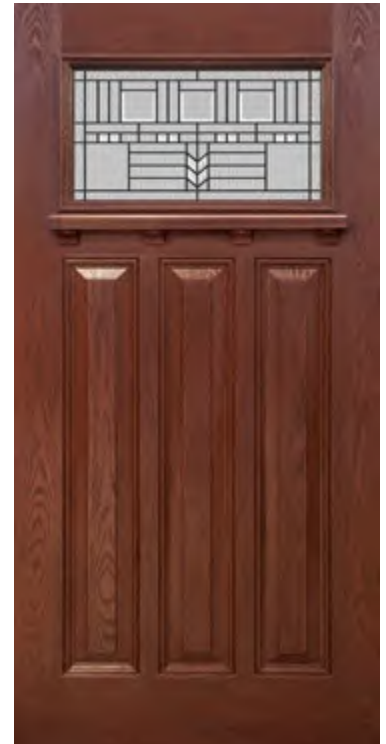

MENNIE CANADA

Glass made by RegaLead

WG-CR
 Available Widths:
 34", 36"
 Madison Glass by ODL

WG-CR
 Available Widths:
 34", 36"
 6 Lites Boroque Glass by ODL

WG-CR
 Available Widths:
 34", 36"
 Oak Park Glass by ODL