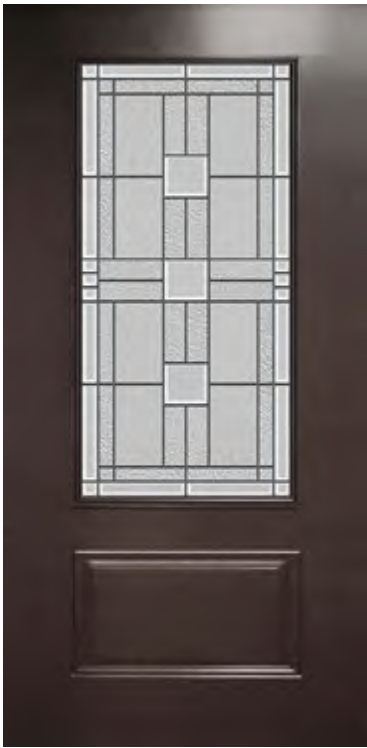

Summit Glass made by ODL

MENNIE CANADA

SM-RP
 Available Widths:
 32", 34", 36"
 Courtyard Glass by ODL

SM-RP
 Available Widths:
 32", 34", 36"
 Mohave Glass by ODL

6'8"

SMOOTH ZEM

MENNIE CANADA

SM-2EM
Available Widths:
32", 34", 36"
Monterey Glass by ODL

SM-2EM
Available Widths:
32", 34", 36"
Summit Glass by ODL

SM-2EM
Available Widths:
32", 34", 36"
Mediterranean by ODL

SM-2EM
Available Widths:
32", 34", 36"
Courtyard Glass by ODL

SM-2EM
Available Widths:
32", 34", 36"
Reflections Glass by RegaLead