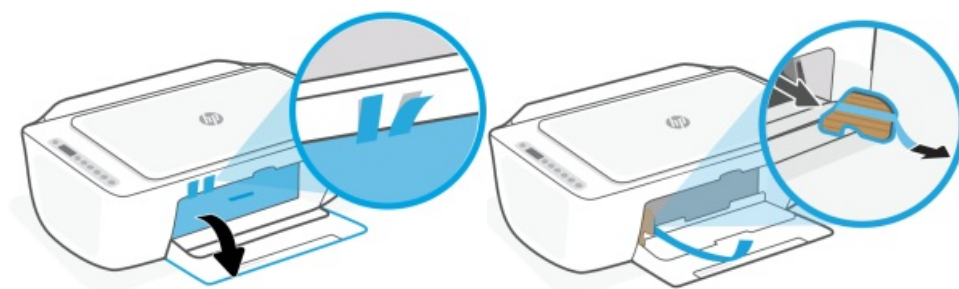

hp DeskJet 2700 All in One Printer Series User Guide

[Home](#) » [HP](#) » hp DeskJet 2700 All in One Printer Series User Guide 

Contents

- [1 HP DeskJet 2700](#)
- [2 Get Started](#)
- [3 Documents / Resources](#)
- [4 Related Posts](#)

HP DeskJet 2700

All-in-One series

Get Started

1

Remove the tape and cardboard. Plug in and turn on the printer.

2

123.hp.com

Install HP Smart software from 123.hp.com or your app store (**required**). Use a computer or mobile device.