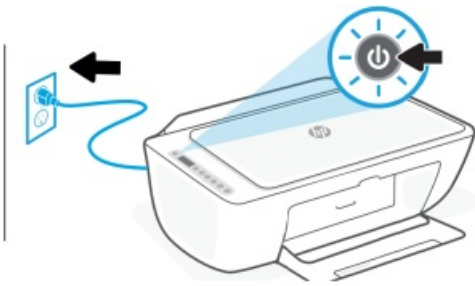

hp DeskJet 2700 All in One Printer Series User Guide

[Home](#) » [HP](#) » hp DeskJet 2700 All in One Printer Series User Guide 

Contents

- [1 HP DeskJet 2700](#)
- [2 Get Started](#)
- [3 Documents / Resources](#)
- [4 Related Posts](#)

HP DeskJet 2700

All-in-One series

Get Started

1

Remove the tape and cardboard. Plug in and turn on the printer.

2

123.hp.com

Install HP Smart software from 123.hp.com or your app store (**required**). Use a computer or mobile device.