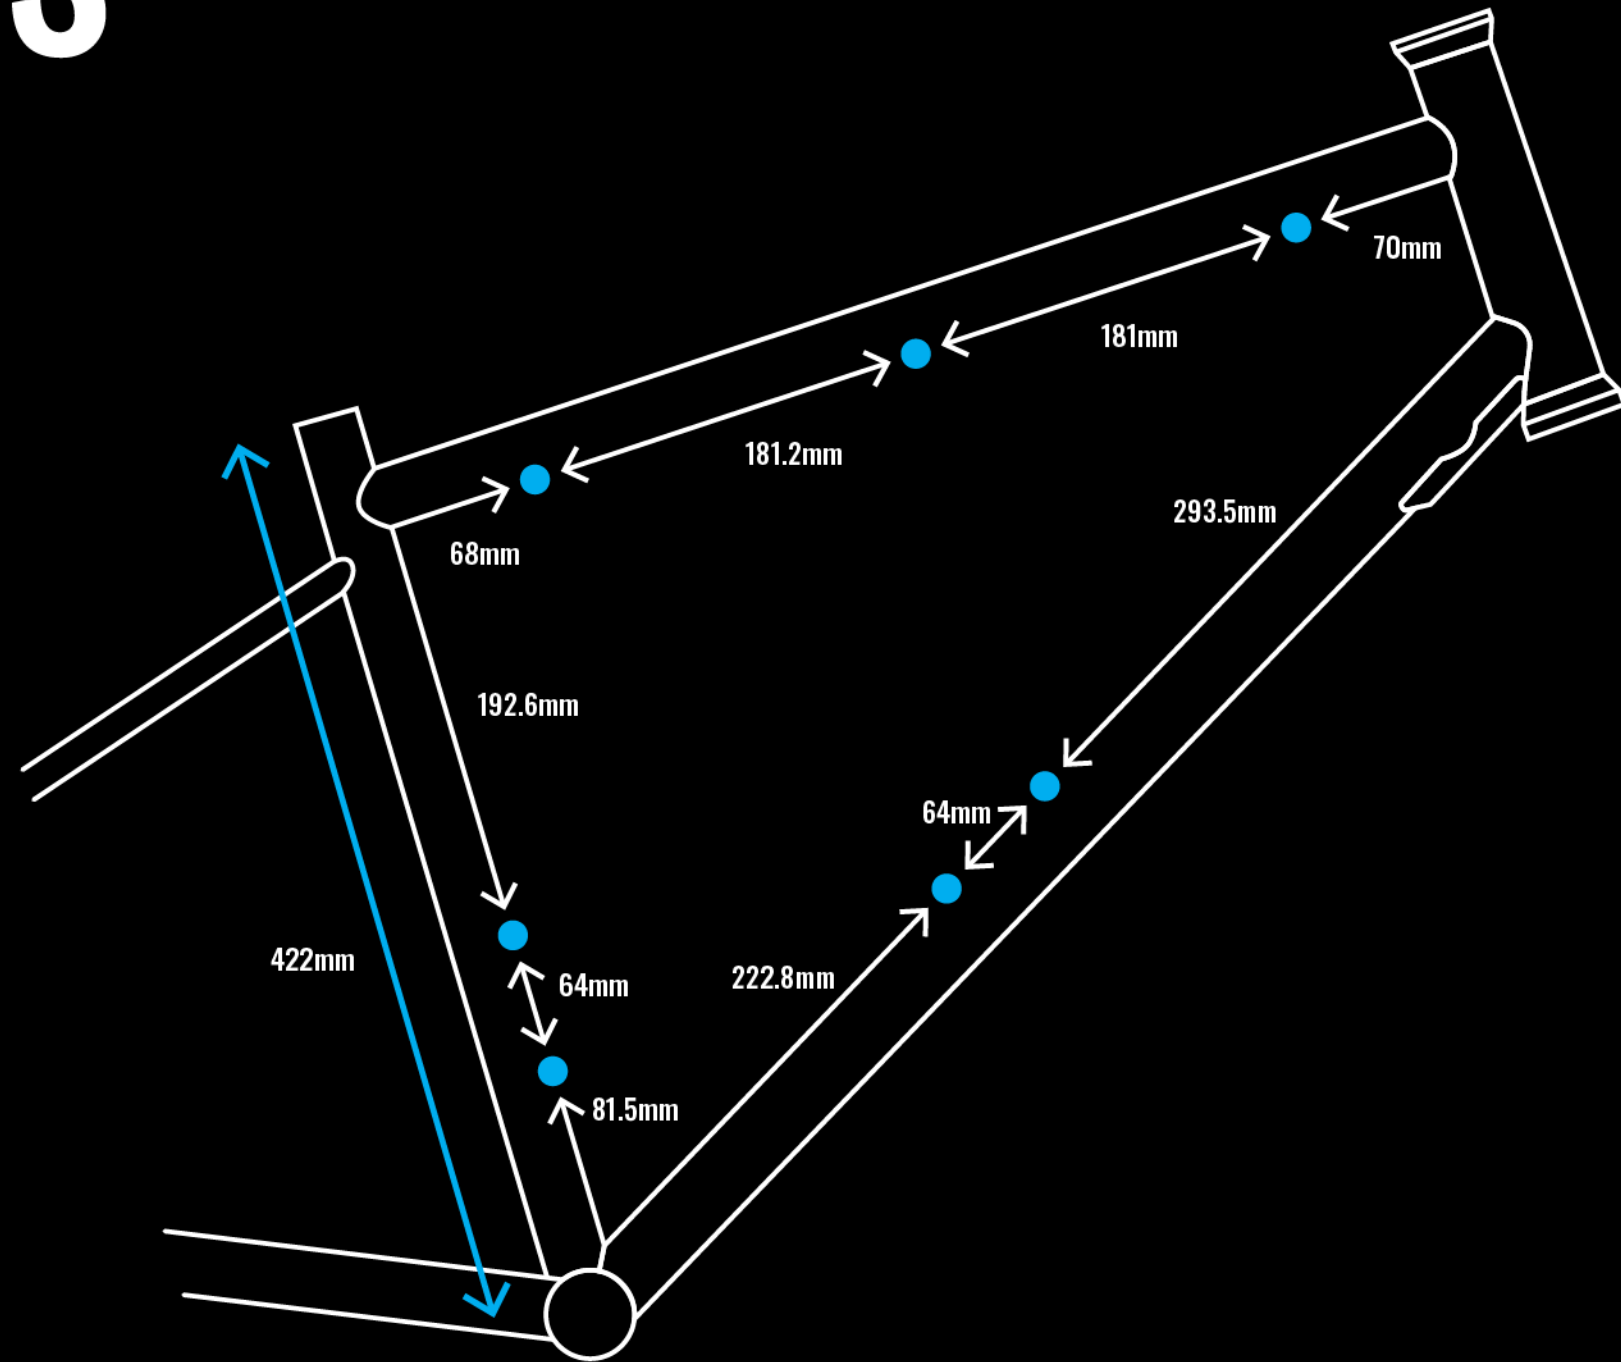

FRAME SIZE

**XS**

**FOUR CORNERS 1**

**MODEL YEARS 24-25**

FRAME SIZE

S

FOUR CORNERS 1

MODEL YEARS 24-25

FRAME SIZE

M

FOUR CORNERS 1

MODEL YEARS 24-25

FRAME SIZE

L

FOUR CORNERS 1

MODEL YEARS 24-25