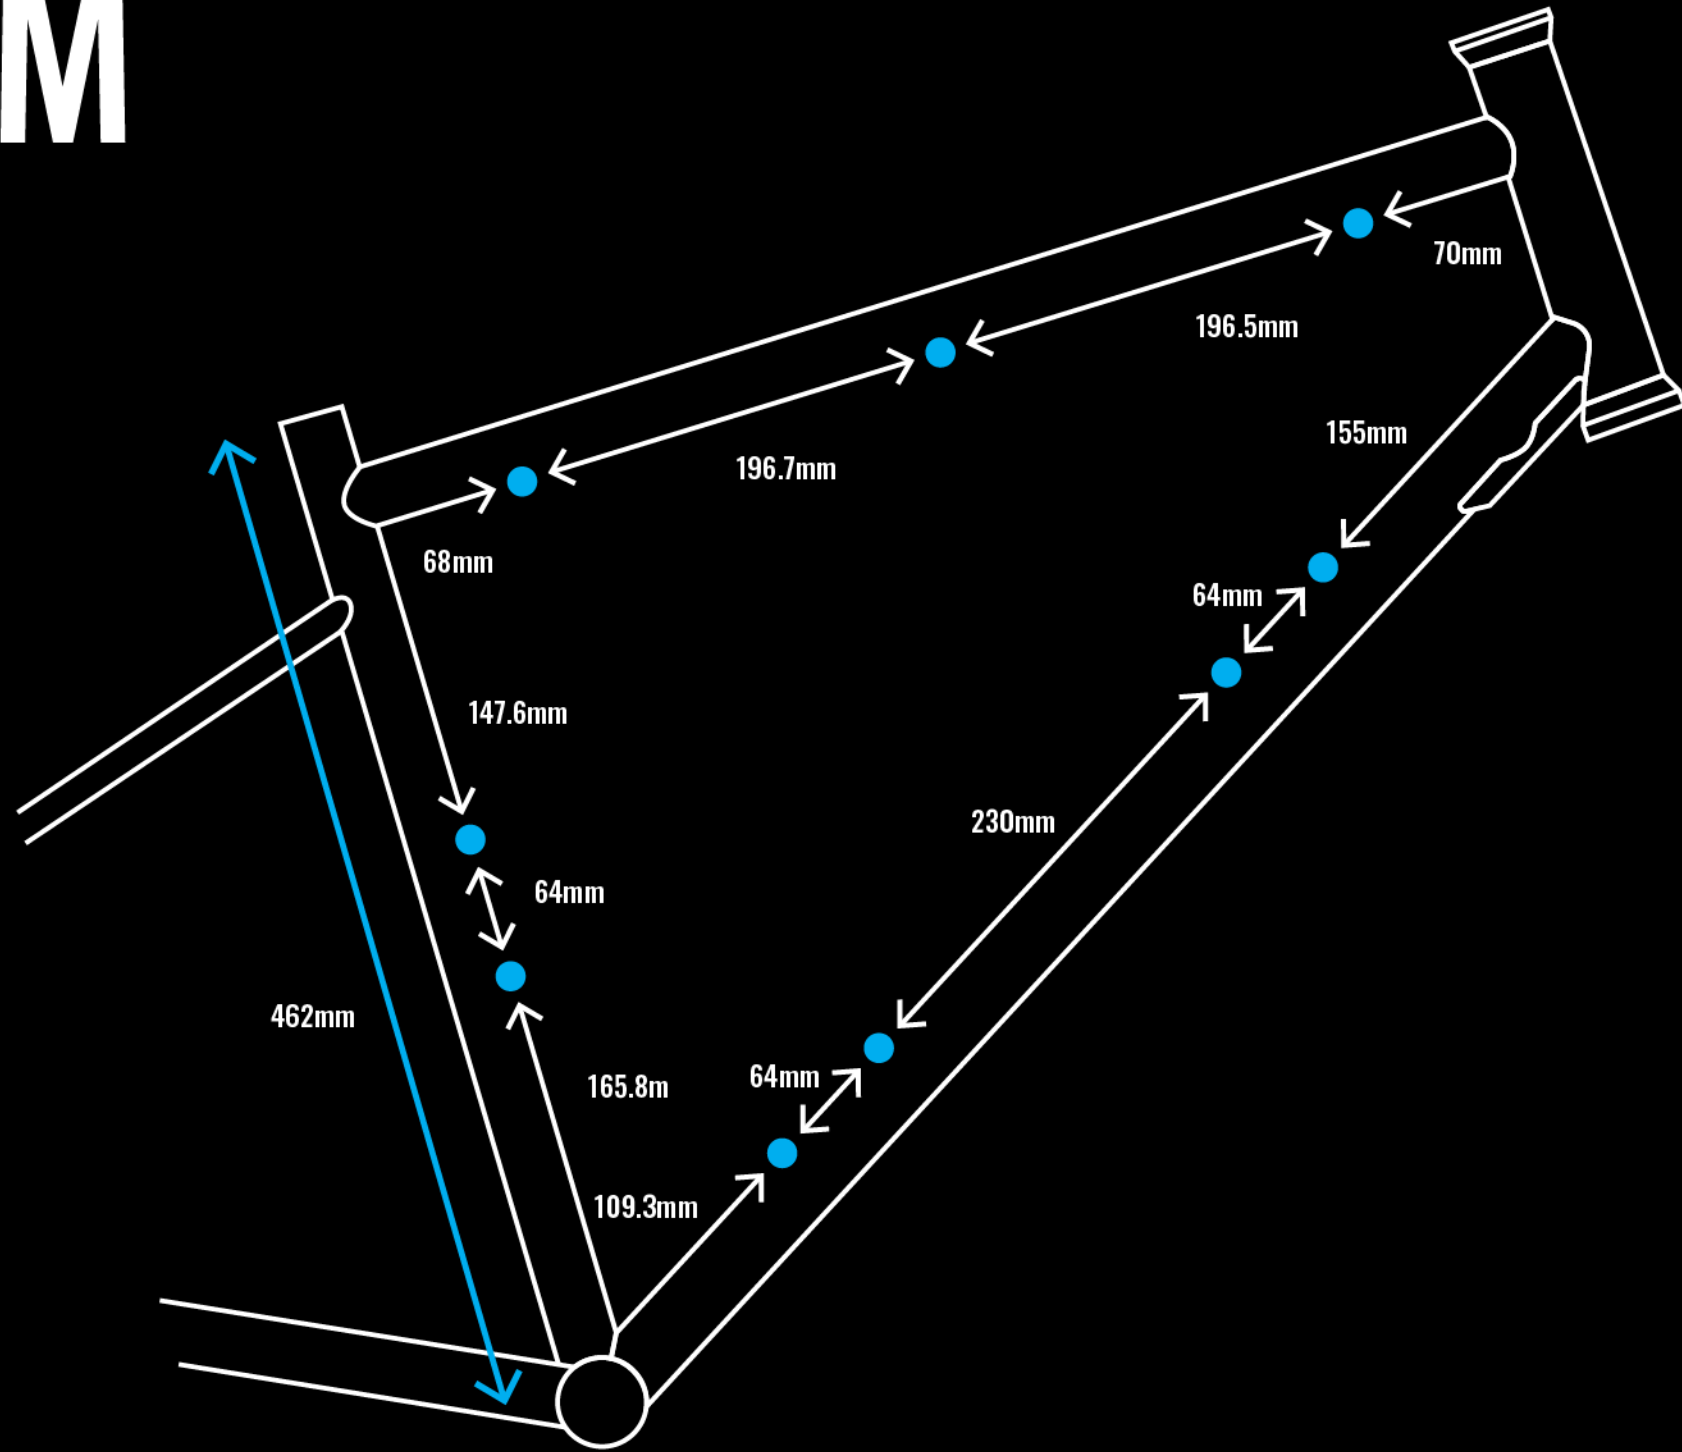

FRAME SIZE

**XS**

**FOUR CORNERS 1**

**MODEL YEARS 24-25**

FRAME SIZE

S

FOUR CORNERS 1

MODEL YEARS 24-25

FRAME SIZE

M

FOUR CORNERS 1

MODEL YEARS 24-25

FRAME SIZE

L

FOUR CORNERS 1

MODEL YEARS 24-25