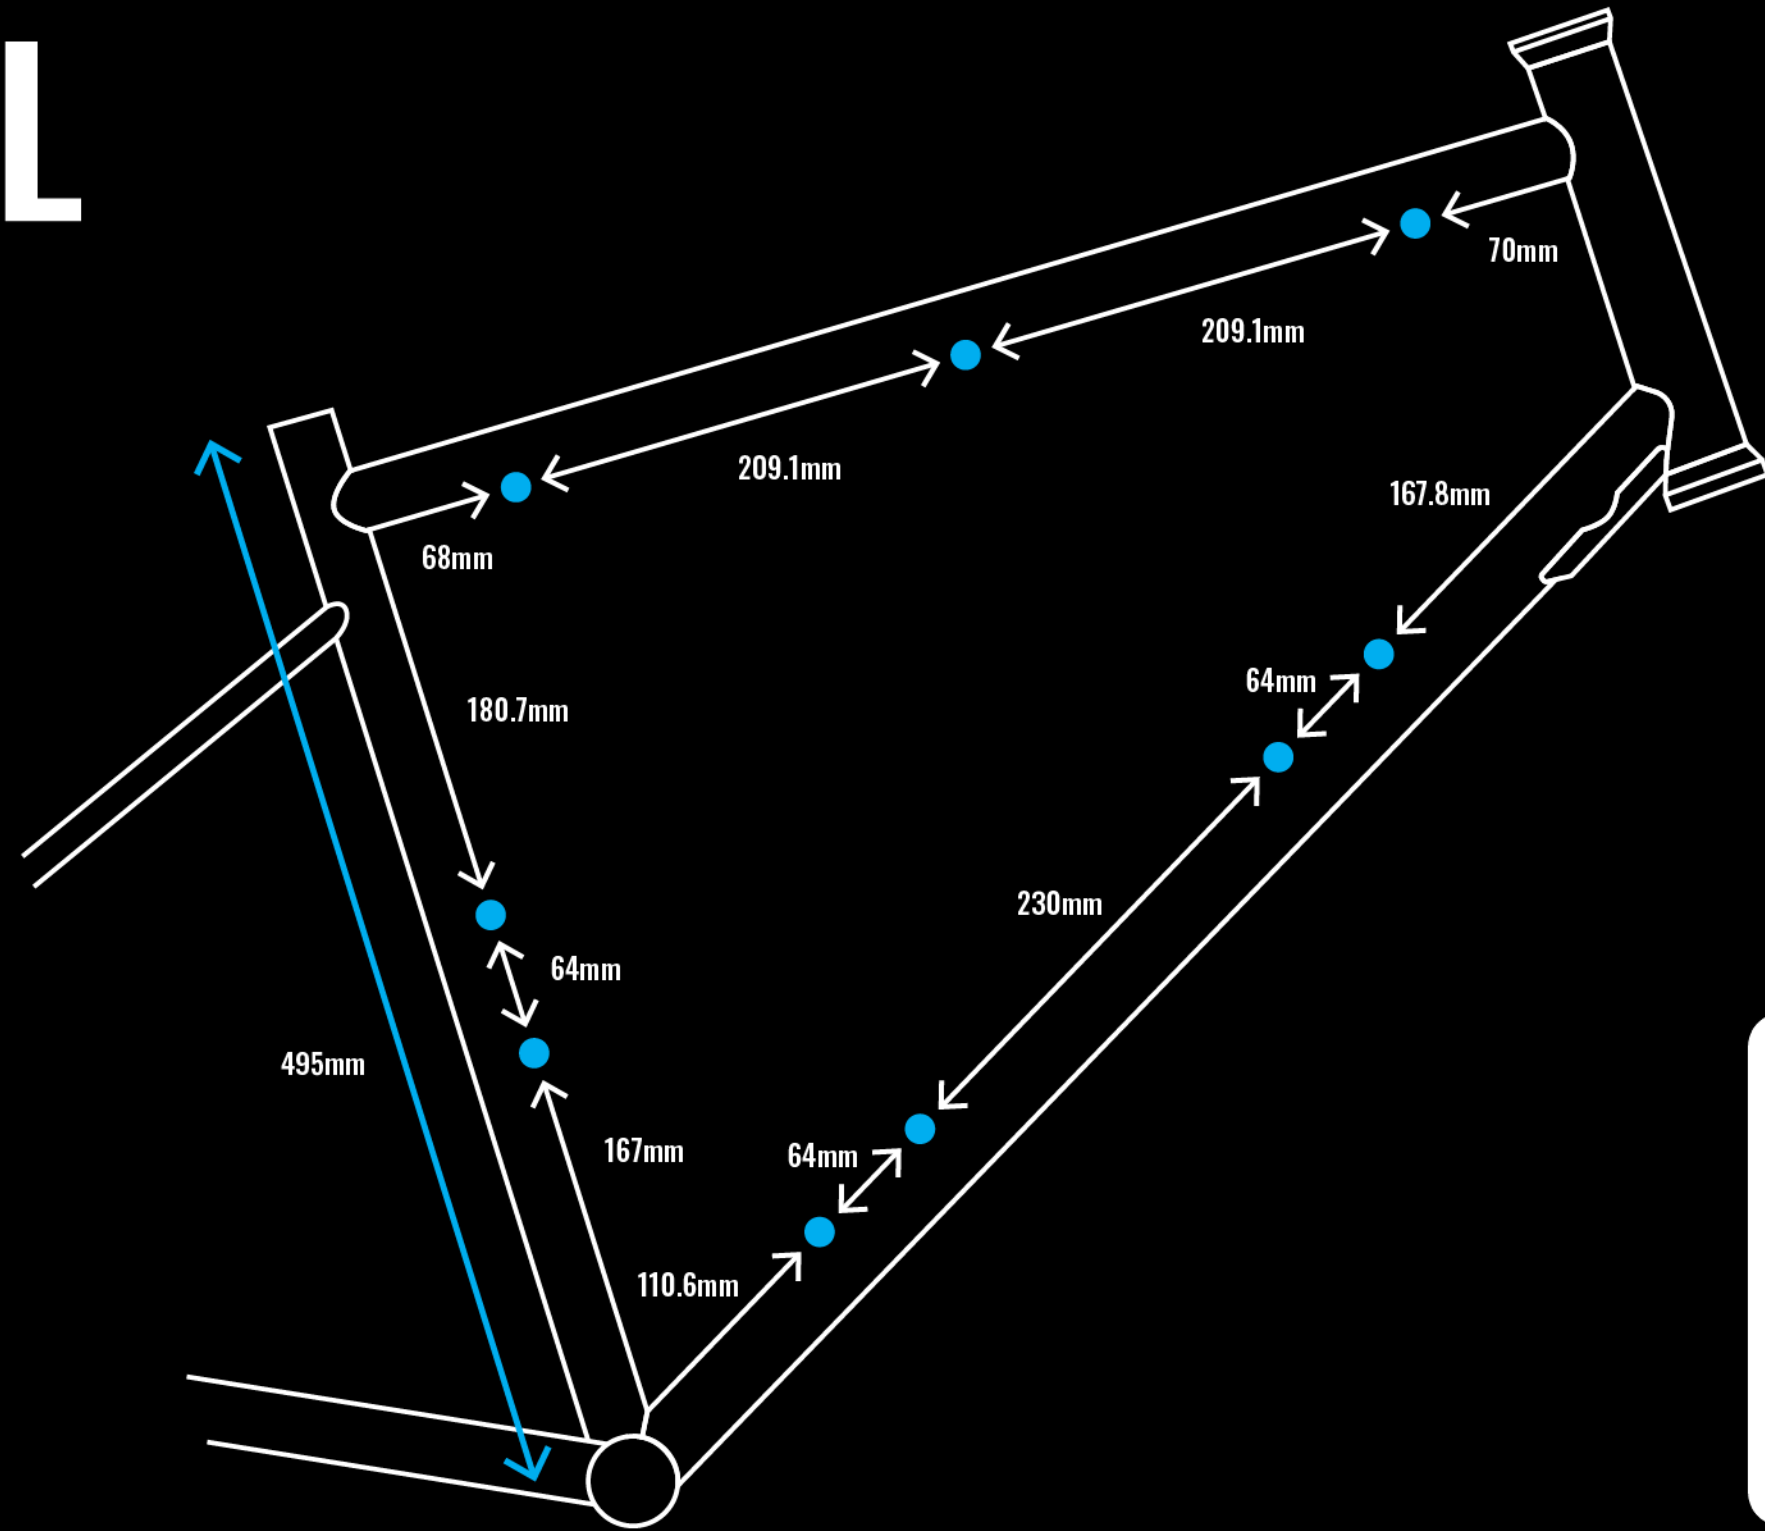

FRAME SIZE

**XS**

**FOUR CORNERS 1**

**MODEL YEARS 24-25**

FRAME SIZE

S

FOUR CORNERS 1

MODEL YEARS 24-25

FRAME SIZE

M

FOUR CORNERS 1

MODEL YEARS 24-25

FRAME SIZE

L

FOUR CORNERS 1

MODEL YEARS 24-25