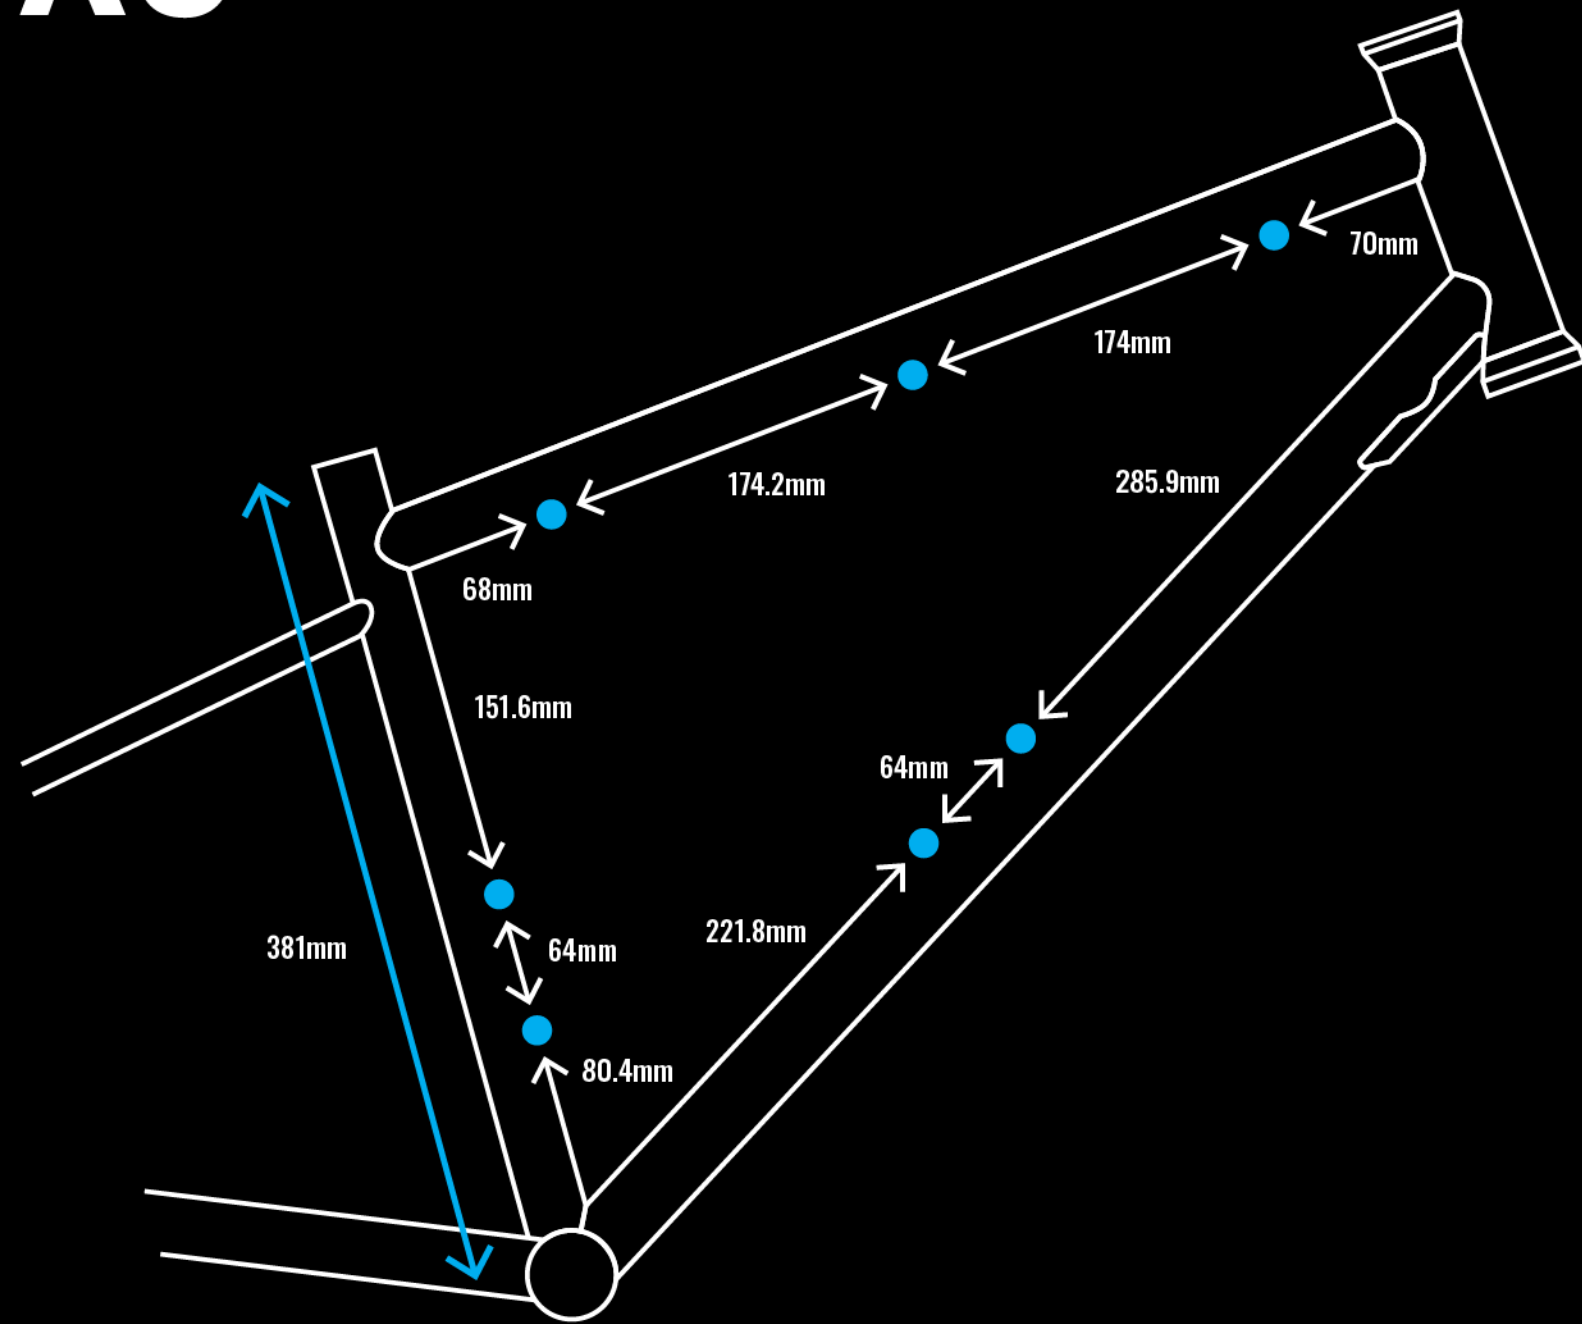

FRAME SIZE

**XS**

**FOUR CORNERS 1**

**MODEL YEARS 24-25**

FRAME SIZE

S

FOUR CORNERS 1

MODEL YEARS 24-25

FRAME SIZE

M

FOUR CORNERS 1

MODEL YEARS 24-25

FRAME SIZE

L

FOUR CORNERS 1

MODEL YEARS 24-25